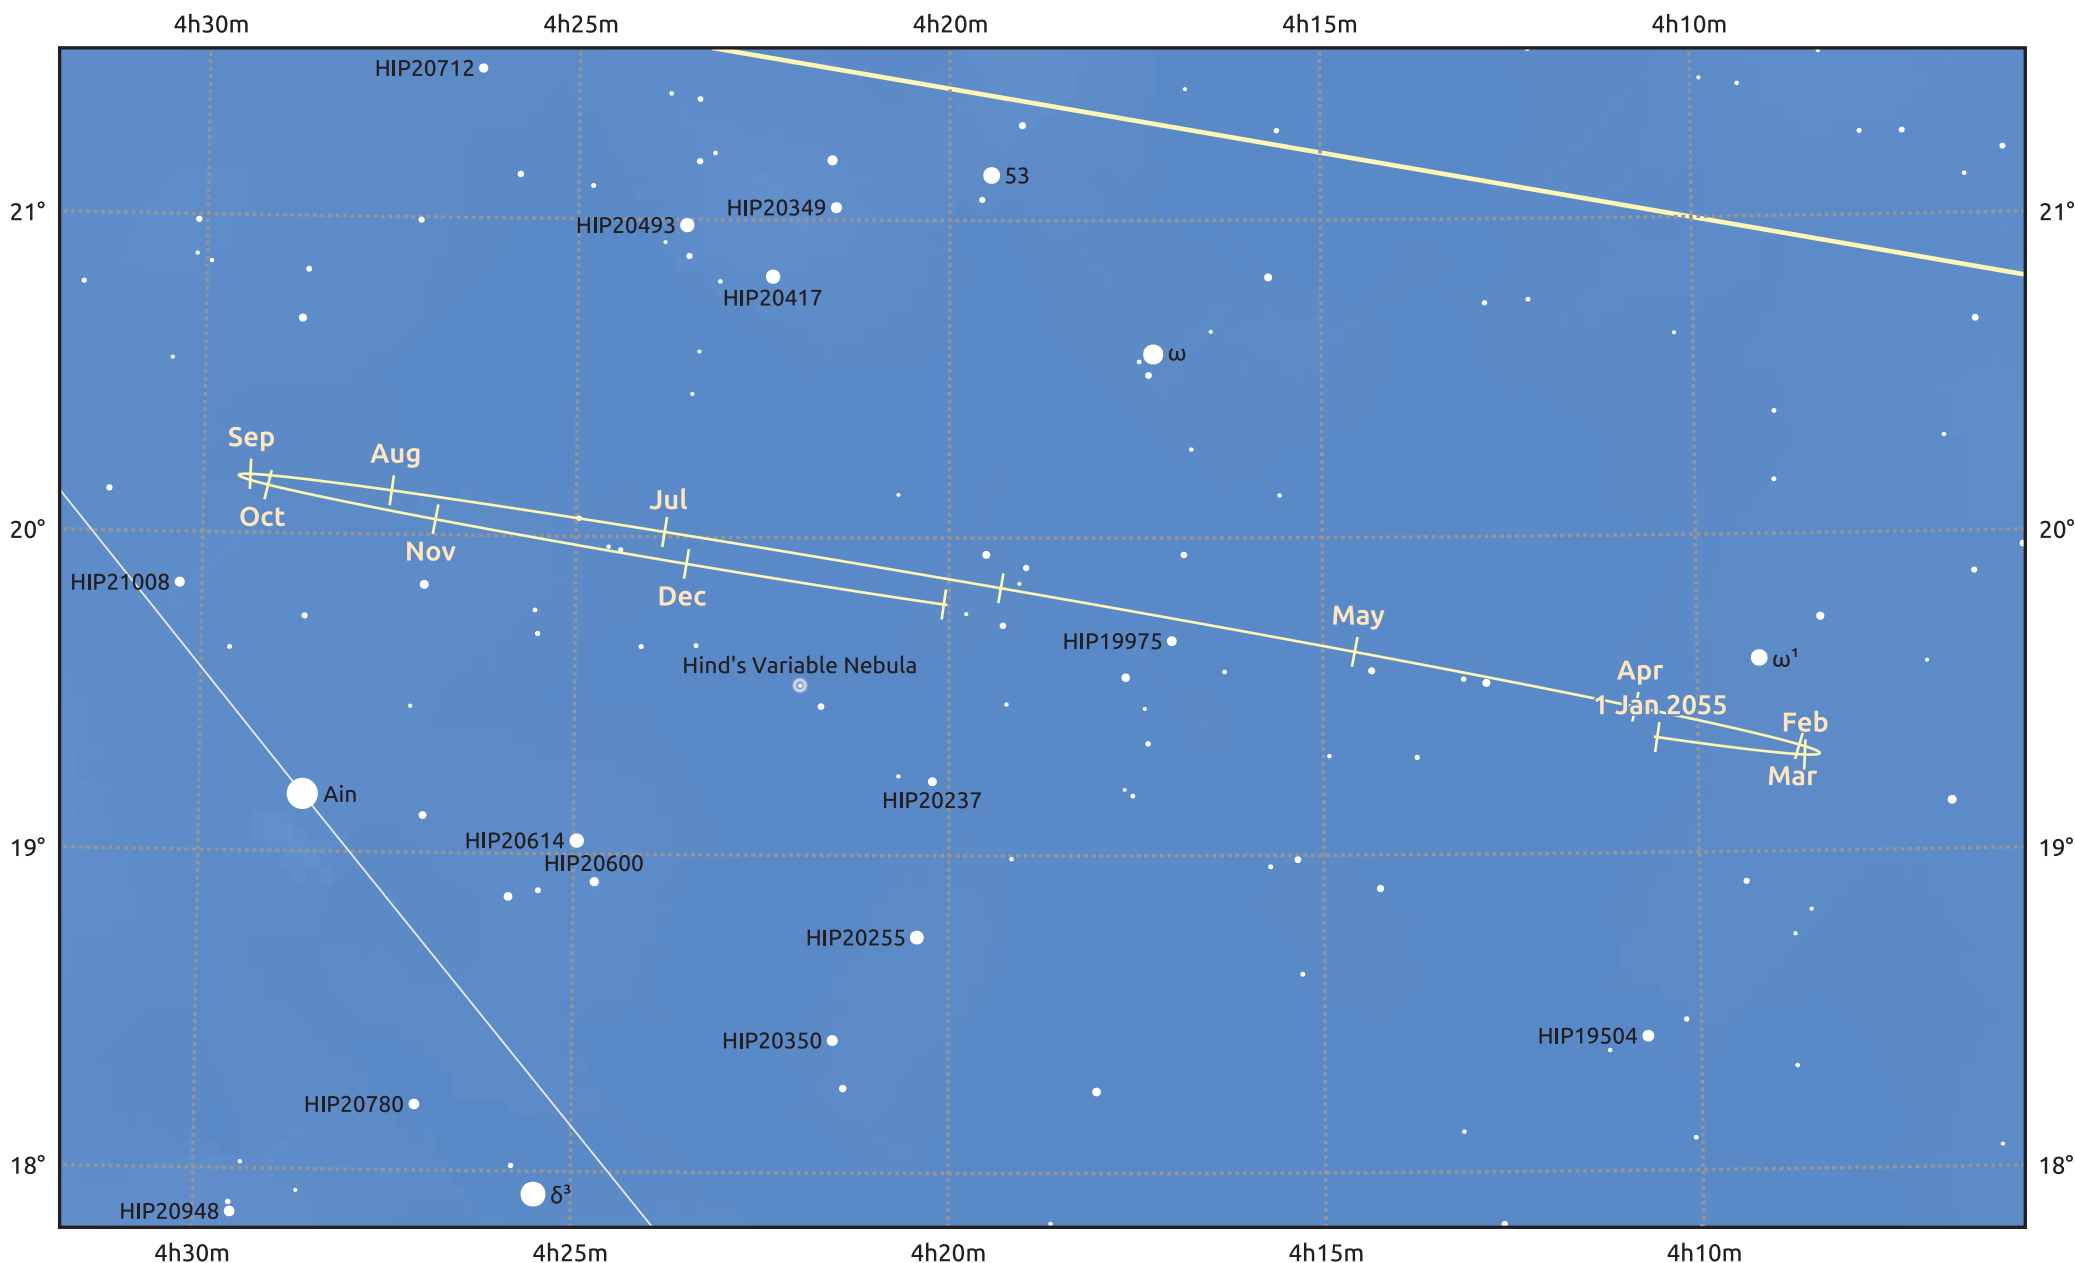

The path of Neptune in 2055

© Dominic Ford 2011–2025. Date markers placed at midnight UTC. Downloaded from <https://in-the-sky.org>

Magnitude scale: ● 10.0 ● 9.0 ● 8.0 ● 7.0 ● 6.0 ● 5.0 ● 4.0 ● 3.0

— Ecliptic Plane

Galaxy Bright nebula Open cluster Globular cluster Planetary nebula

Date	Mag	Angular size
2055 Jan 1	7.8	2.4"
2055 Apr 1	7.9	2.2"
2055 Jul 1	7.9	2.2"
2055 Oct 1	7.8	2.3"
2056 Jan 1	7.8	2.4"