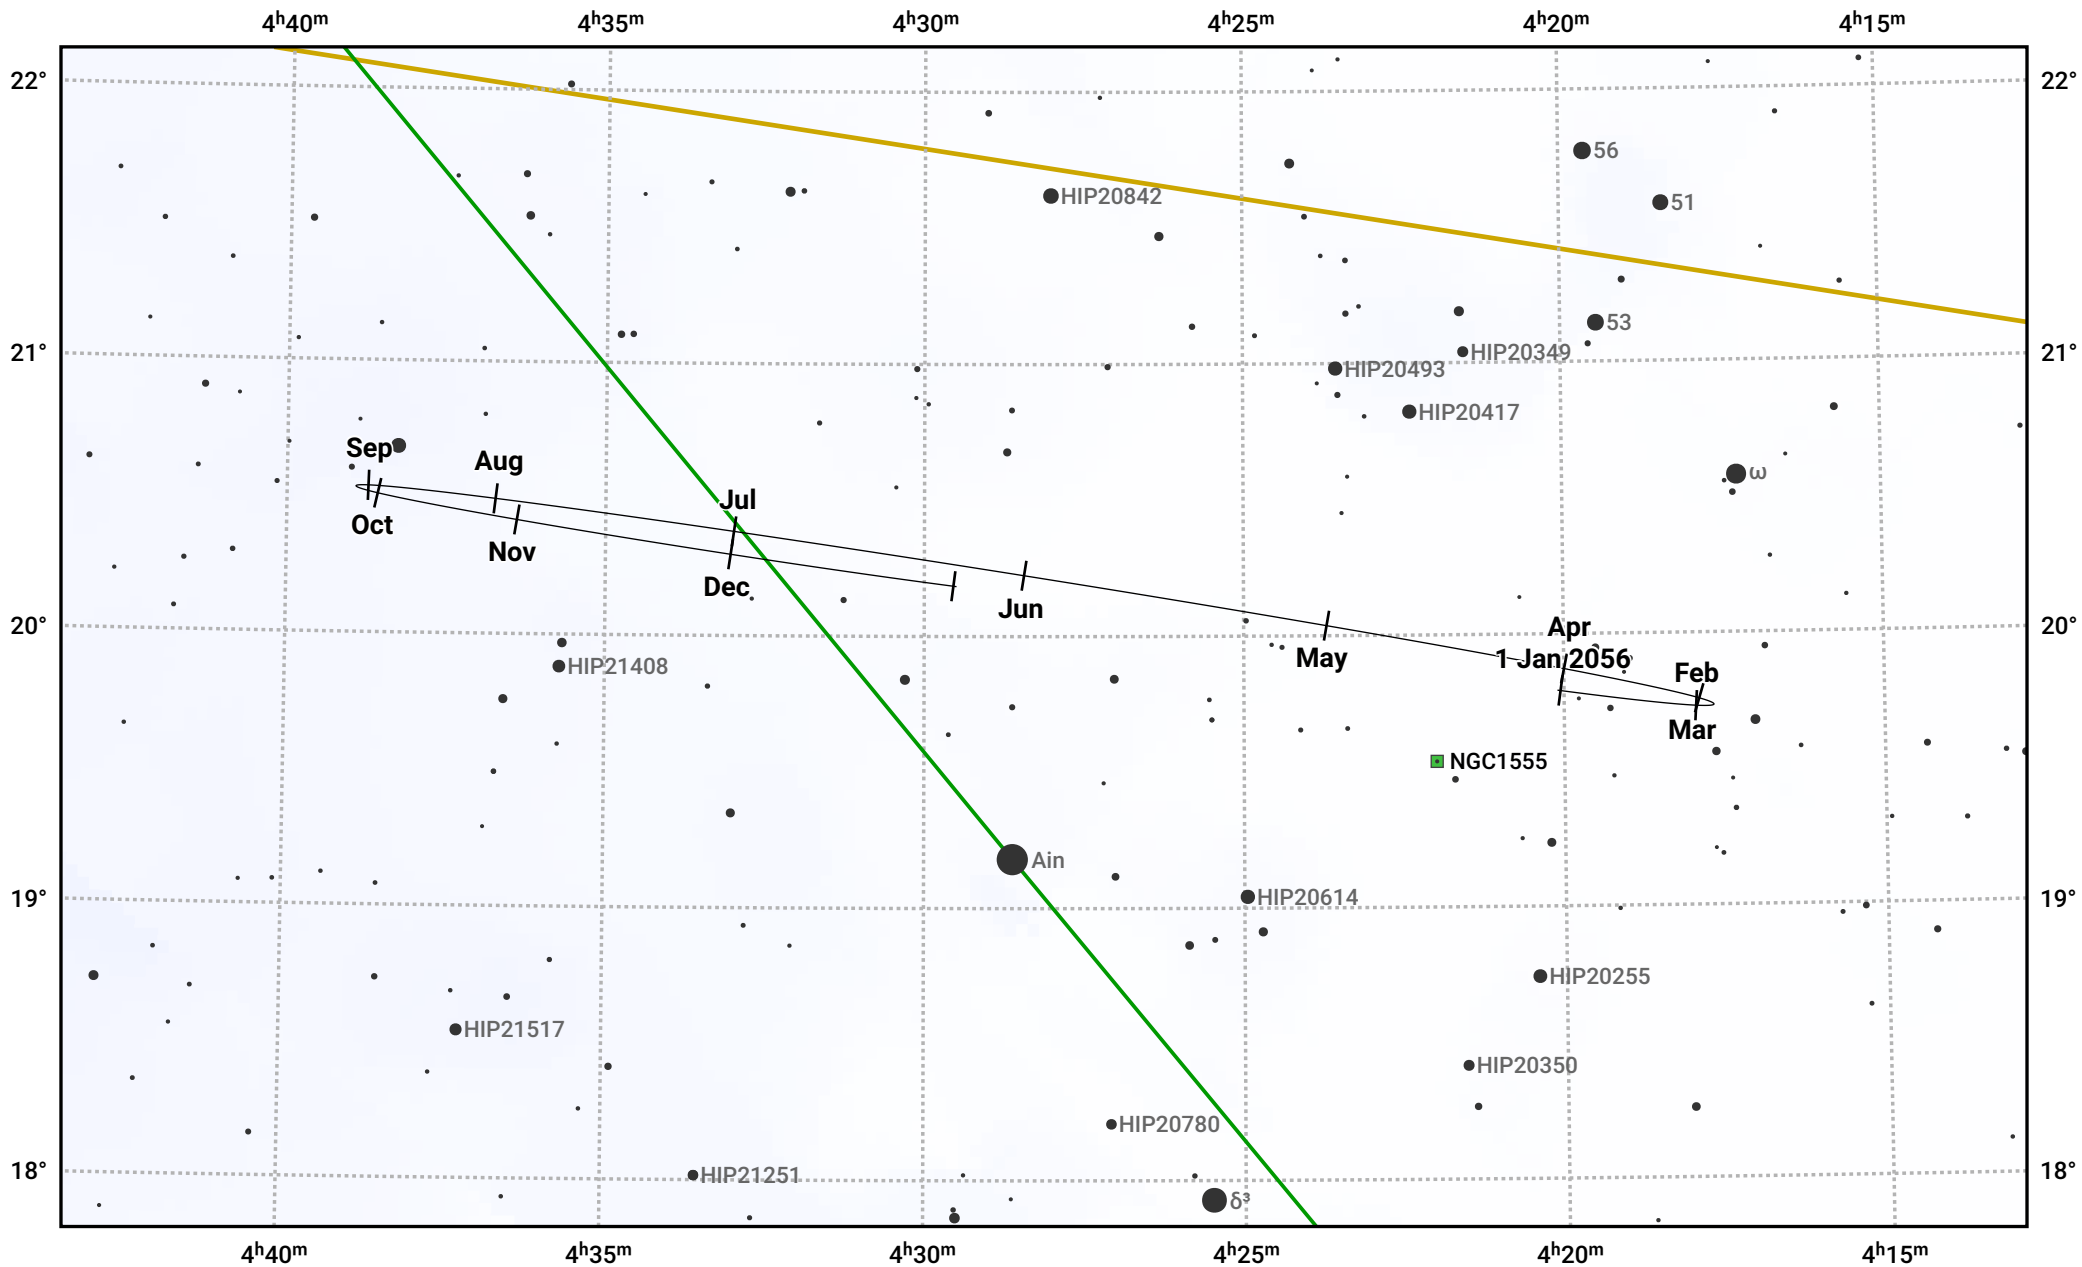

The path of Neptune in 2056

© Dominic Ford 2011–2023. Date markers placed at midnight UTC. Downloaded from <https://in-the-sky.org>

Magnitude scale: 10.0 9.0 8.0 7.0 6.0 5.0 4.0 3.0

Ecliptic Plane

Galaxy Bright nebula Open cluster + Globular cluster

Date	Mag	Angular size
2056 Jan 1	7.8	2.4"
2056 Apr 1	7.9	2.2"
2056 Jul 1	7.9	2.2"
2056 Oct 1	7.8	2.3"
2057 Jan 1	7.8	2.4"