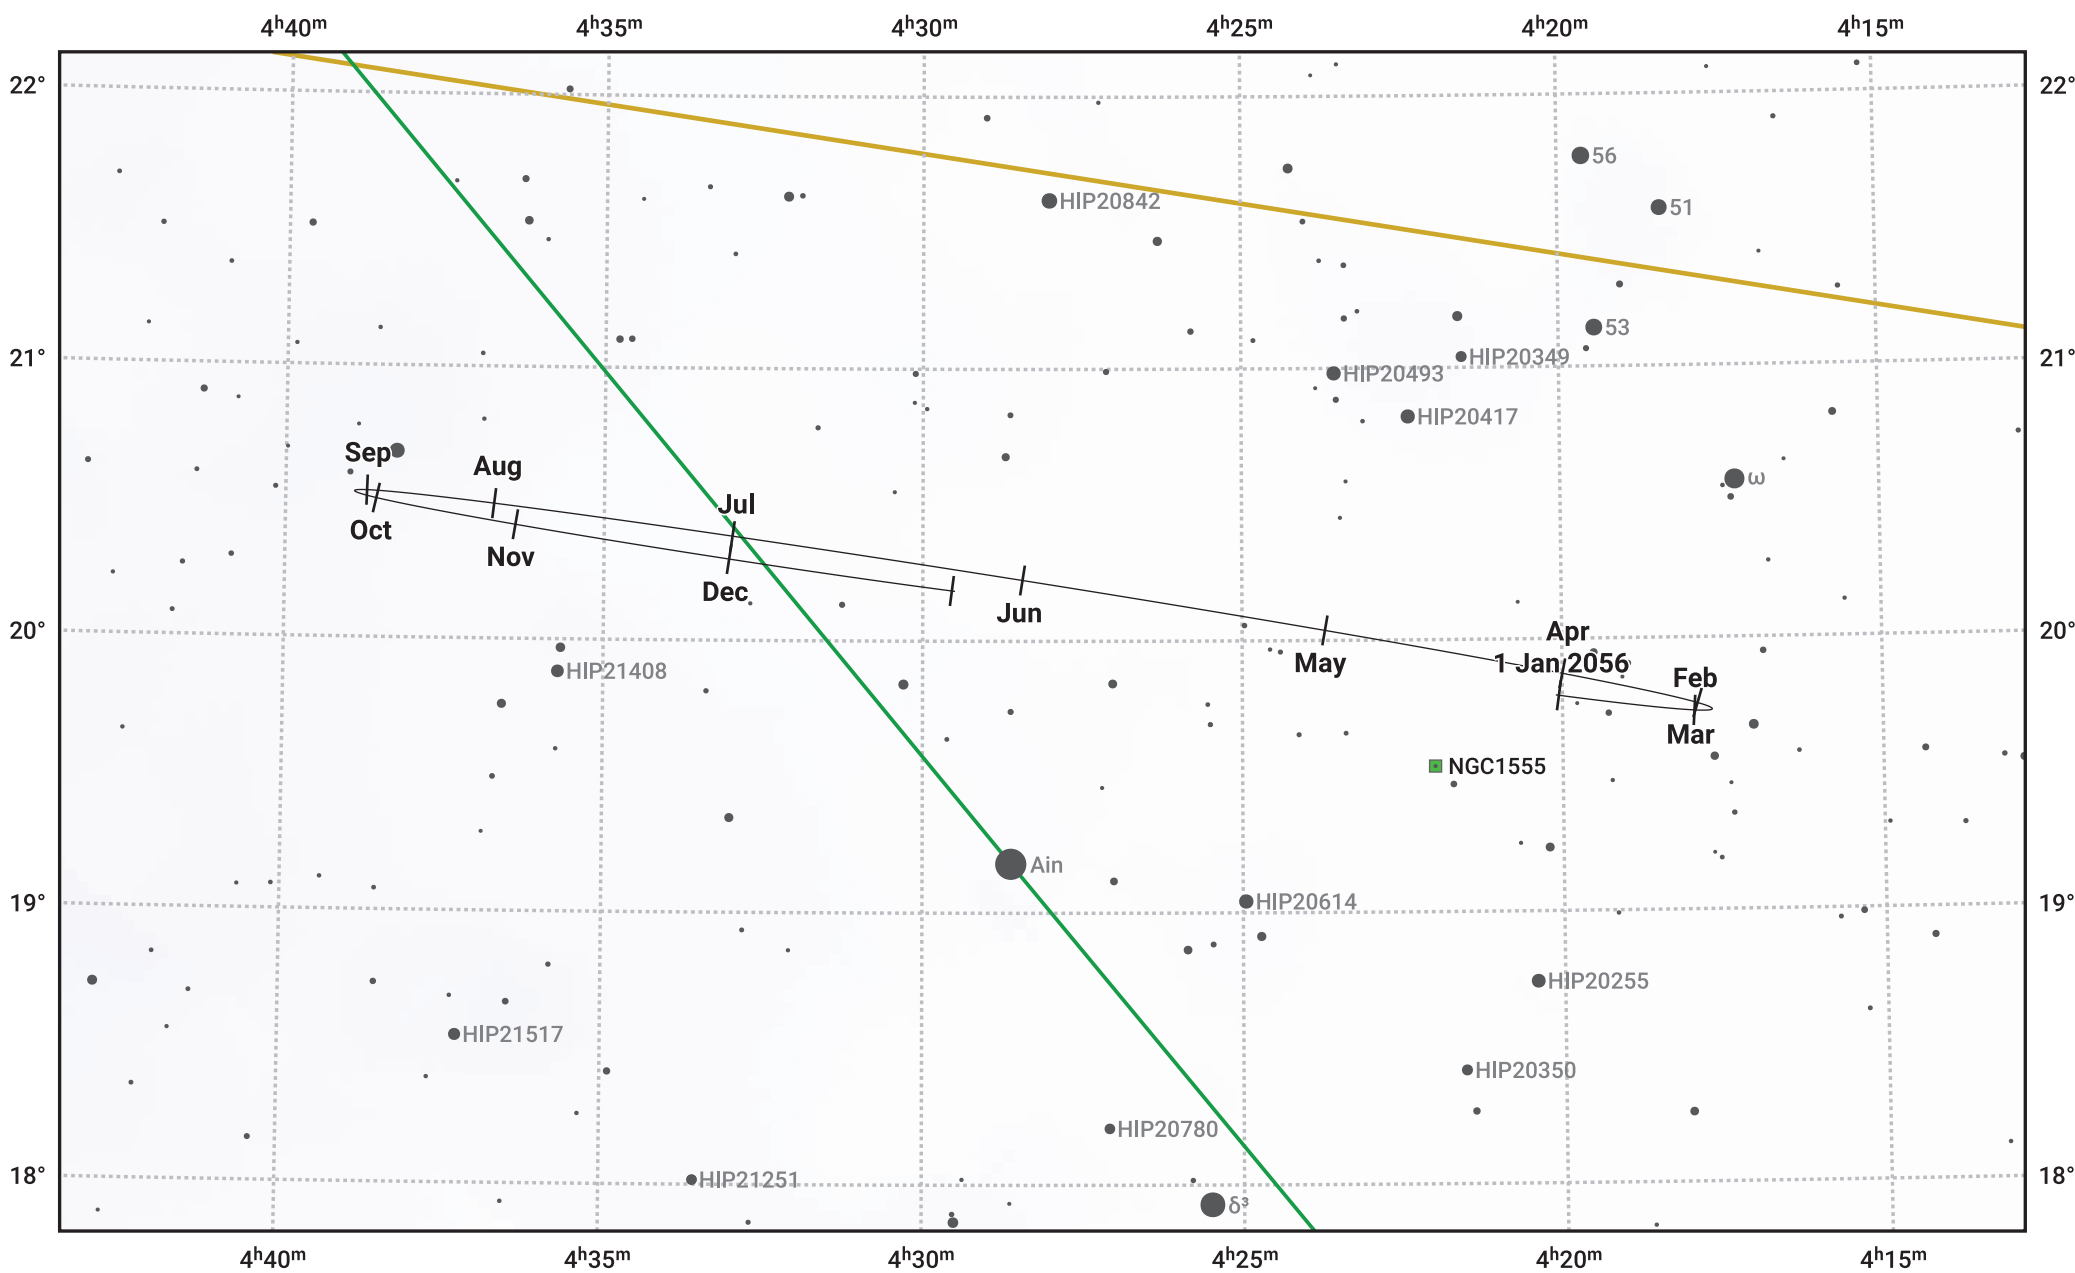

The path of Neptune in 2056

© Dominic Ford 2011–2024. Date markers placed at midnight UTC. Downloaded from <https://in-the-sky.org>

Magnitude scale: 10.0 9.0 8.0 7.0 6.0 5.0 4.0 3.0

Ecliptic Plane

Galaxy Bright nebula Open cluster Globular cluster

Date	Mag	Angular size
2056 Jan 1	7.8	2.4"
2056 Apr 1	7.9	2.2"
2056 Jul 1	7.9	2.2"
2056 Oct 1	7.8	2.3"
2057 Jan 1	7.8	2.4"