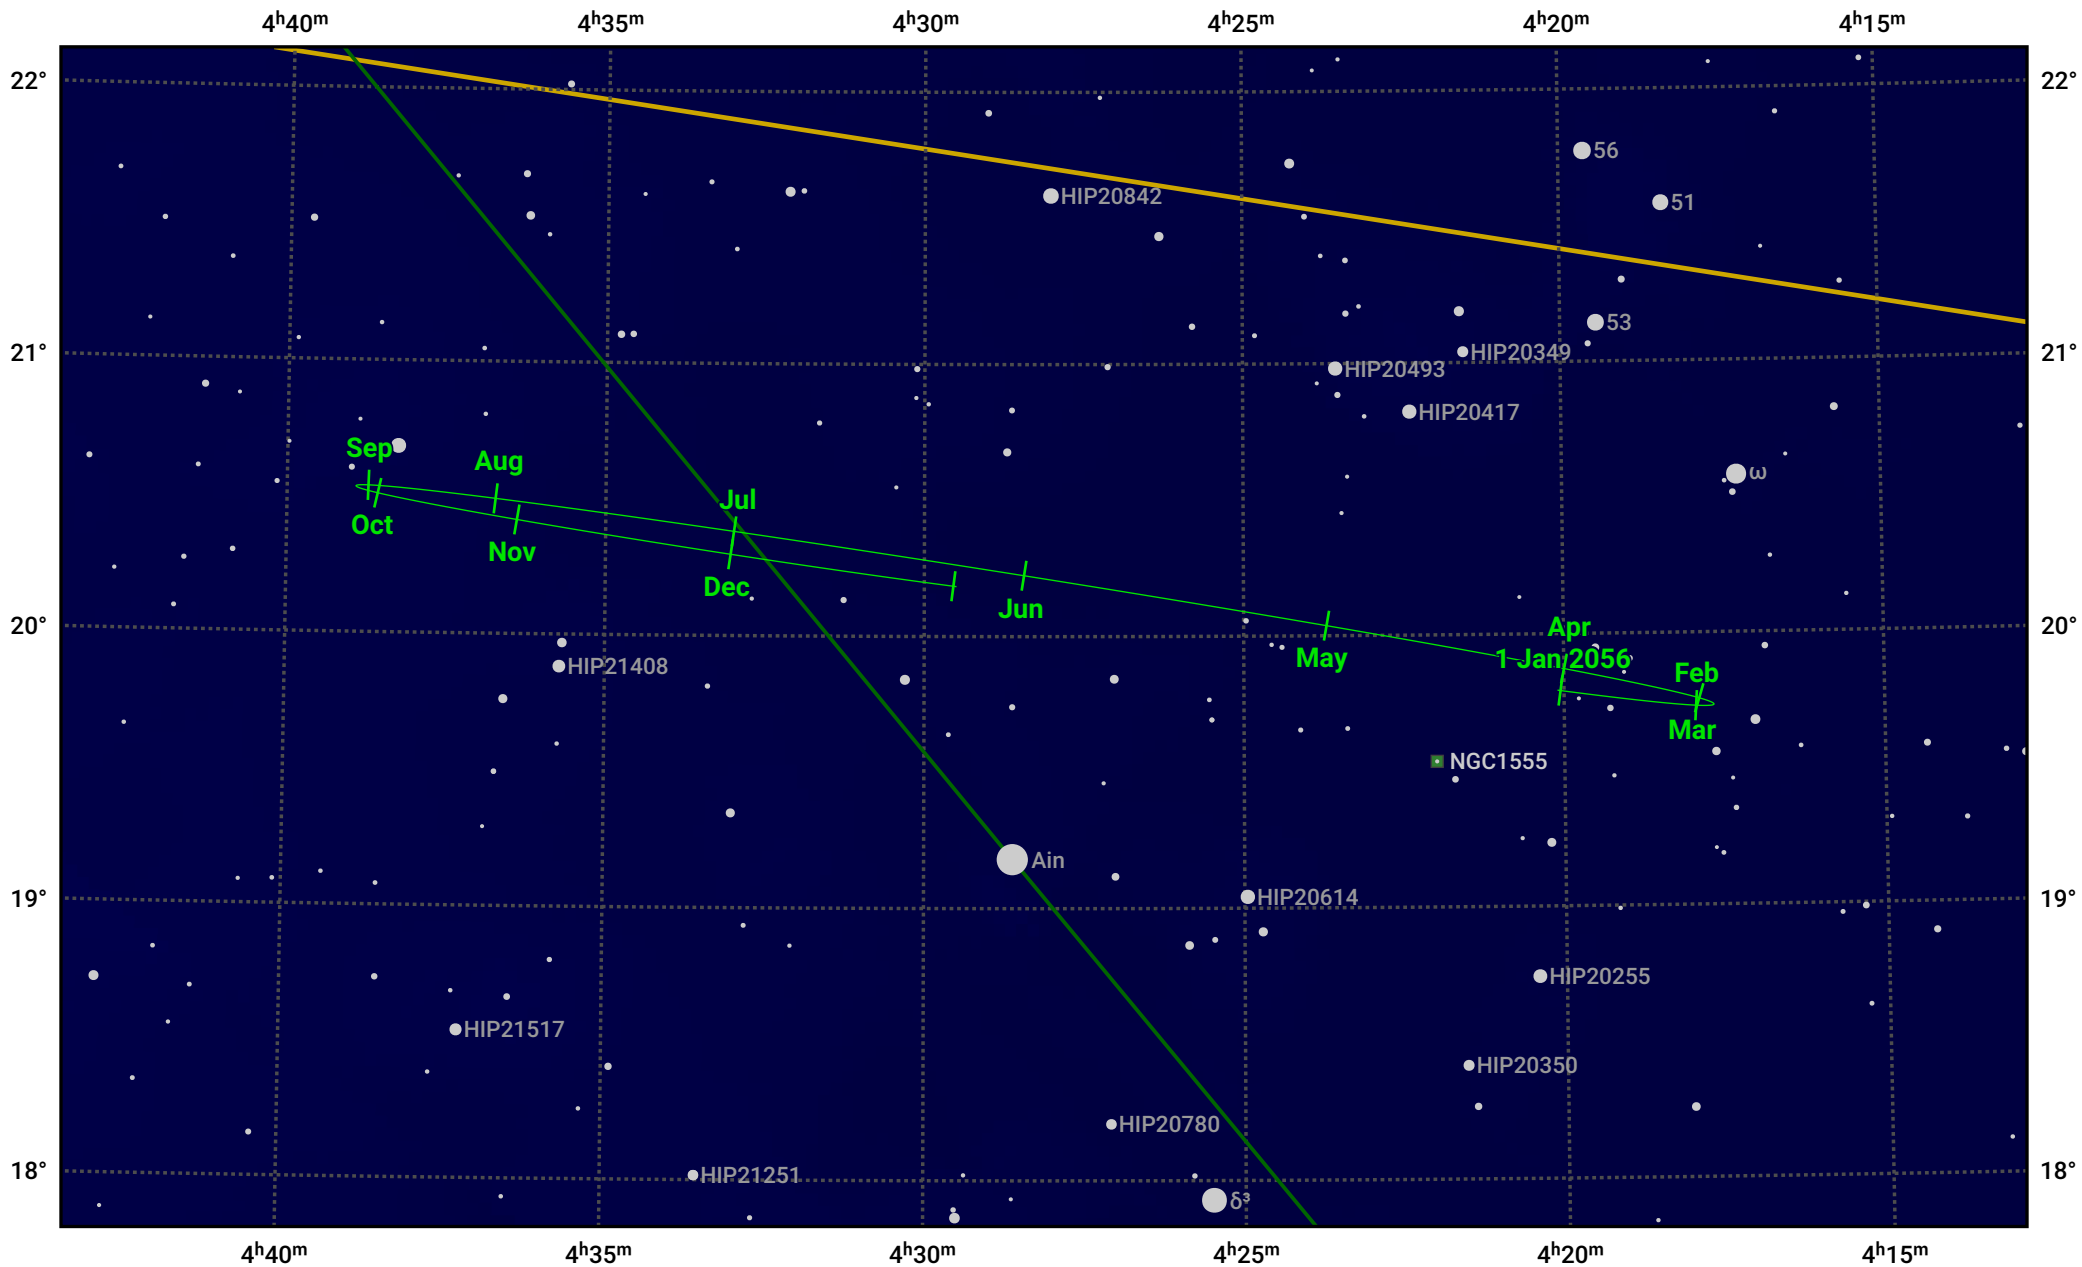

The path of Neptune in 2056

© Dominic Ford 2011–2024. Date markers placed at midnight UTC. Downloaded from <https://in-the-sky.org>

Magnitude scale: 10.0 9.0 8.0 7.0 6.0 5.0 4.0 3.0

Ecliptic Plane

Galaxy Bright nebula Open cluster Globular cluster

Date	Mag	Angular size
2056 Jan 1	7.8	2.4"
2056 Apr 1	7.9	2.2"
2056 Jul 1	7.9	2.2"
2056 Oct 1	7.8	2.3"
2057 Jan 1	7.8	2.4"