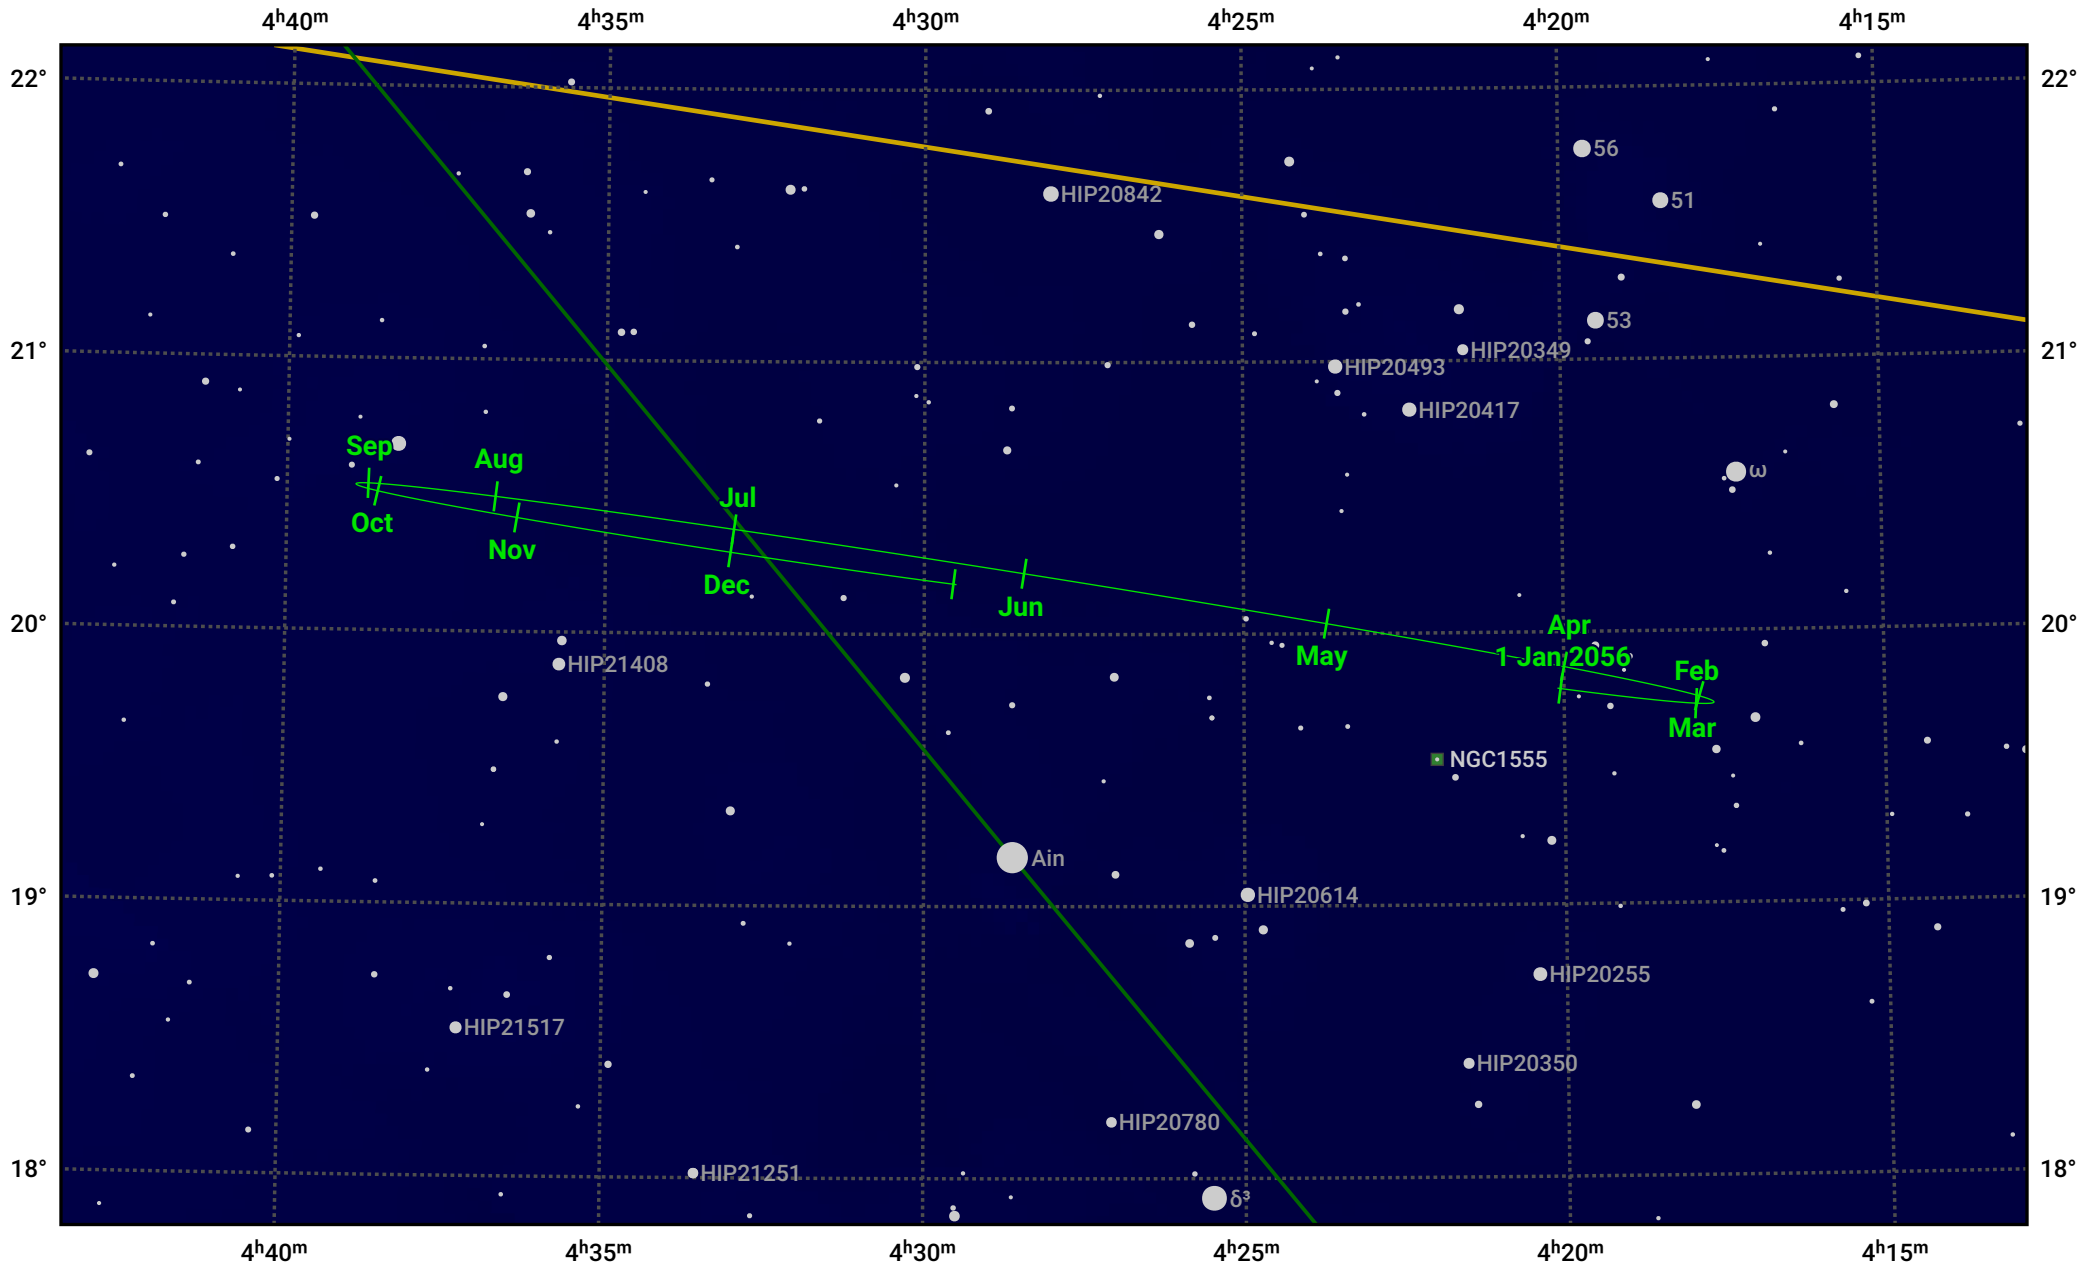

The path of Neptune in 2056

© Dominic Ford 2011–2023. Date markers placed at midnight UTC. Downloaded from <https://in-the-sky.org>

Magnitude scale: 10.0 9.0 8.0 7.0 6.0 5.0 4.0 3.0

Ecliptic Plane

Galaxy
 Bright nebula
 Open cluster
 Globular cluster

Date	Mag	Angular size
2056 Jan 1	7.8	2.4"
2056 Apr 1	7.9	2.2"
2056 Jul 1	7.9	2.2"
2056 Oct 1	7.8	2.3"
2057 Jan 1	7.8	2.4"