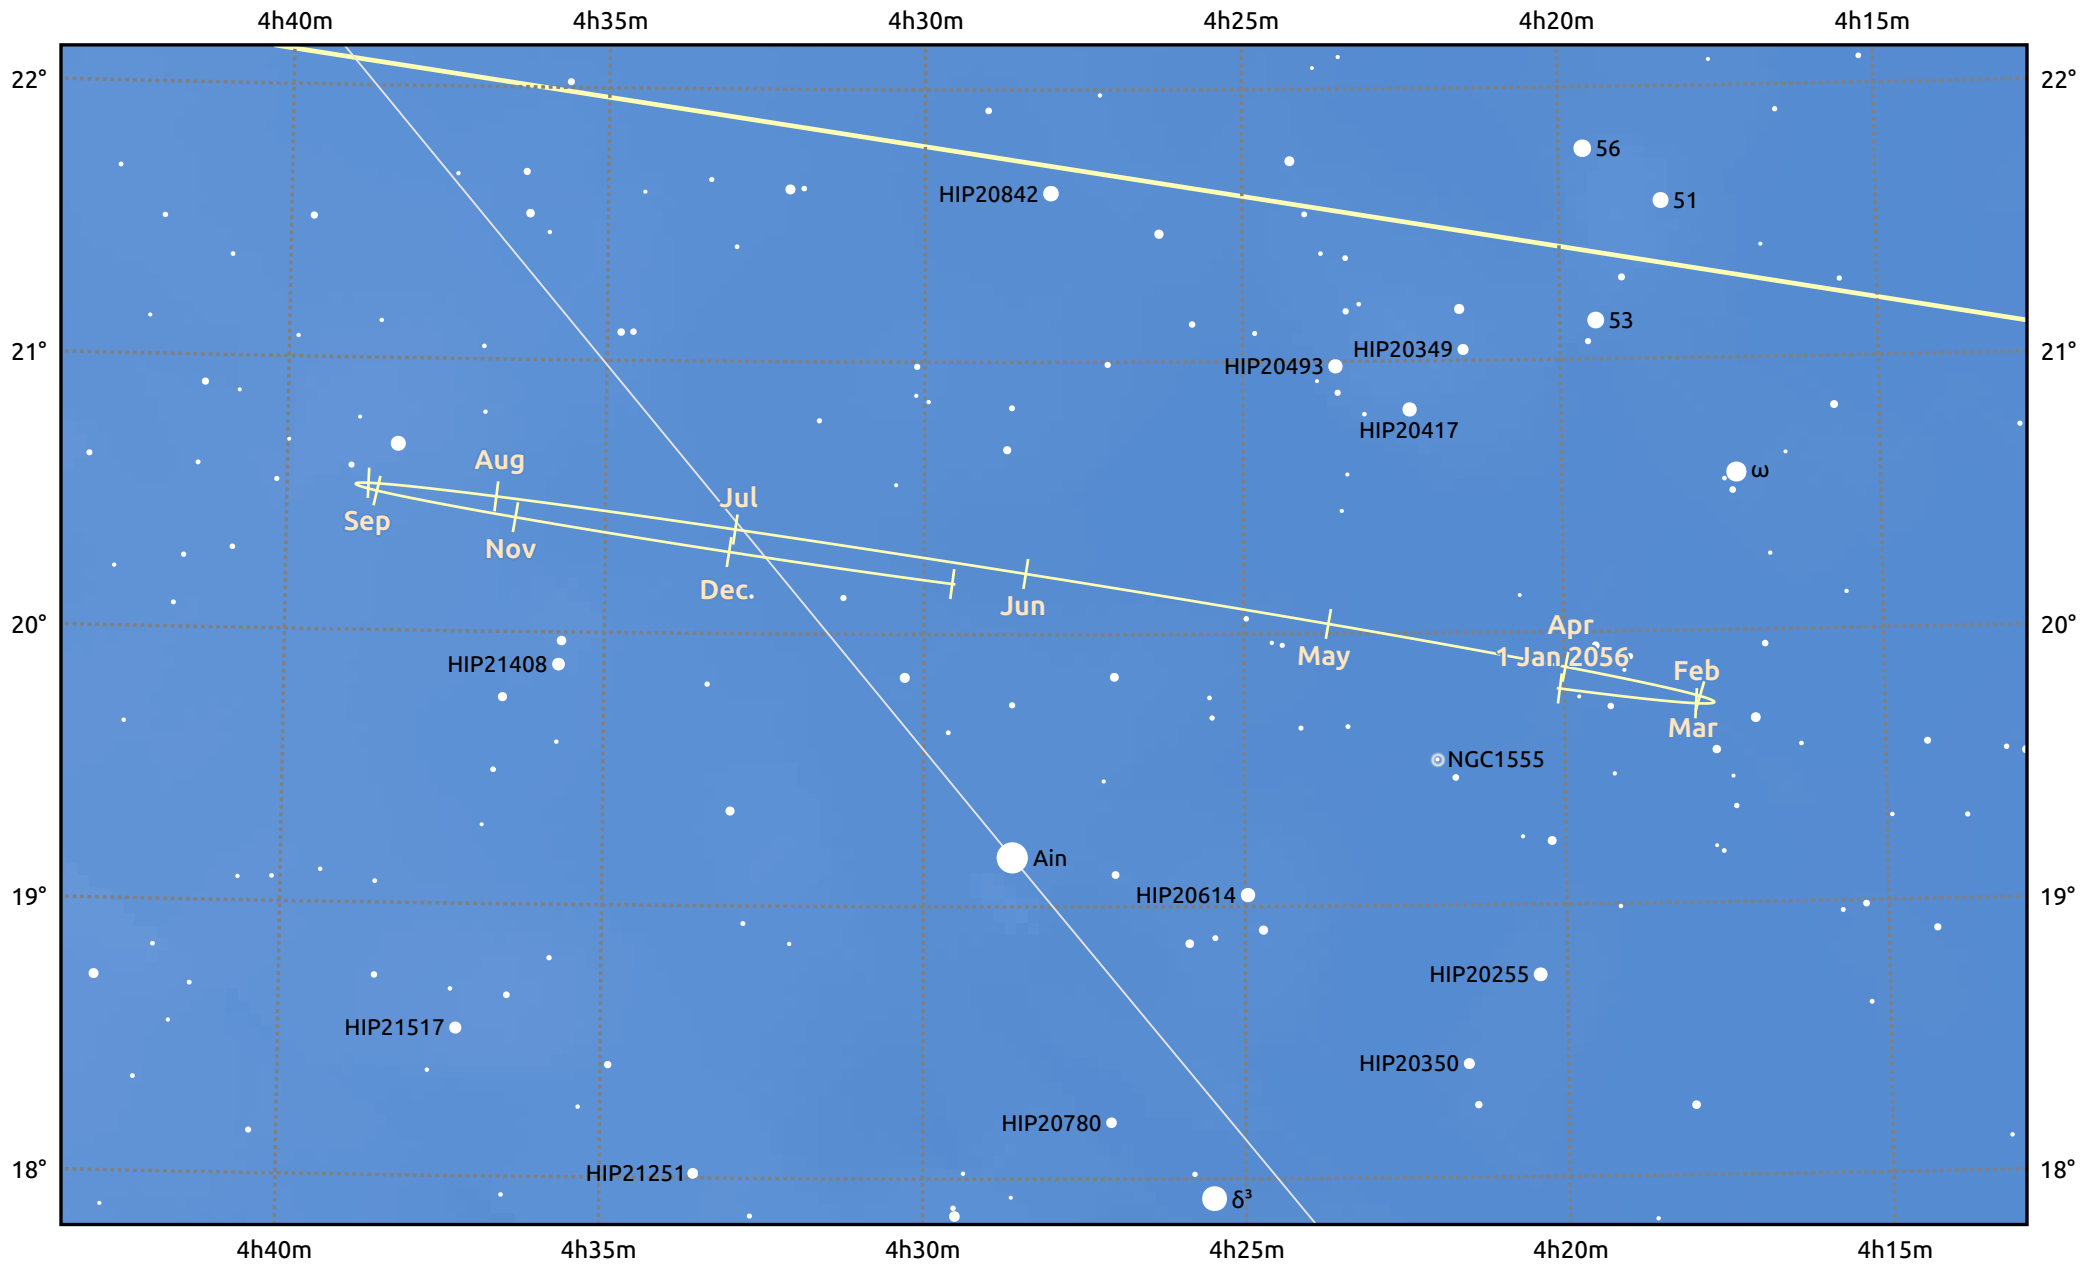

The path of Neptune in 2056

© Dominic Ford 2011–2025. Date markers placed at midnight UTC. Downloaded from <https://in-the-sky.org>

Magnitude scale: 10.0 9.0 8.0 7.0 6.0 5.0 4.0 3.0

Ecliptic Plane

Galaxy Bright nebula Open cluster Globular cluster Planetary nebula

Date	Mag	Angular size
2056 Jan 1	7.8	2.4"
2056 Apr 1	7.9	2.2"
2056 Jul 1	7.9	2.2"
2056 Oct 1	7.8	2.3"
2057 Jan 1	7.8	2.4"