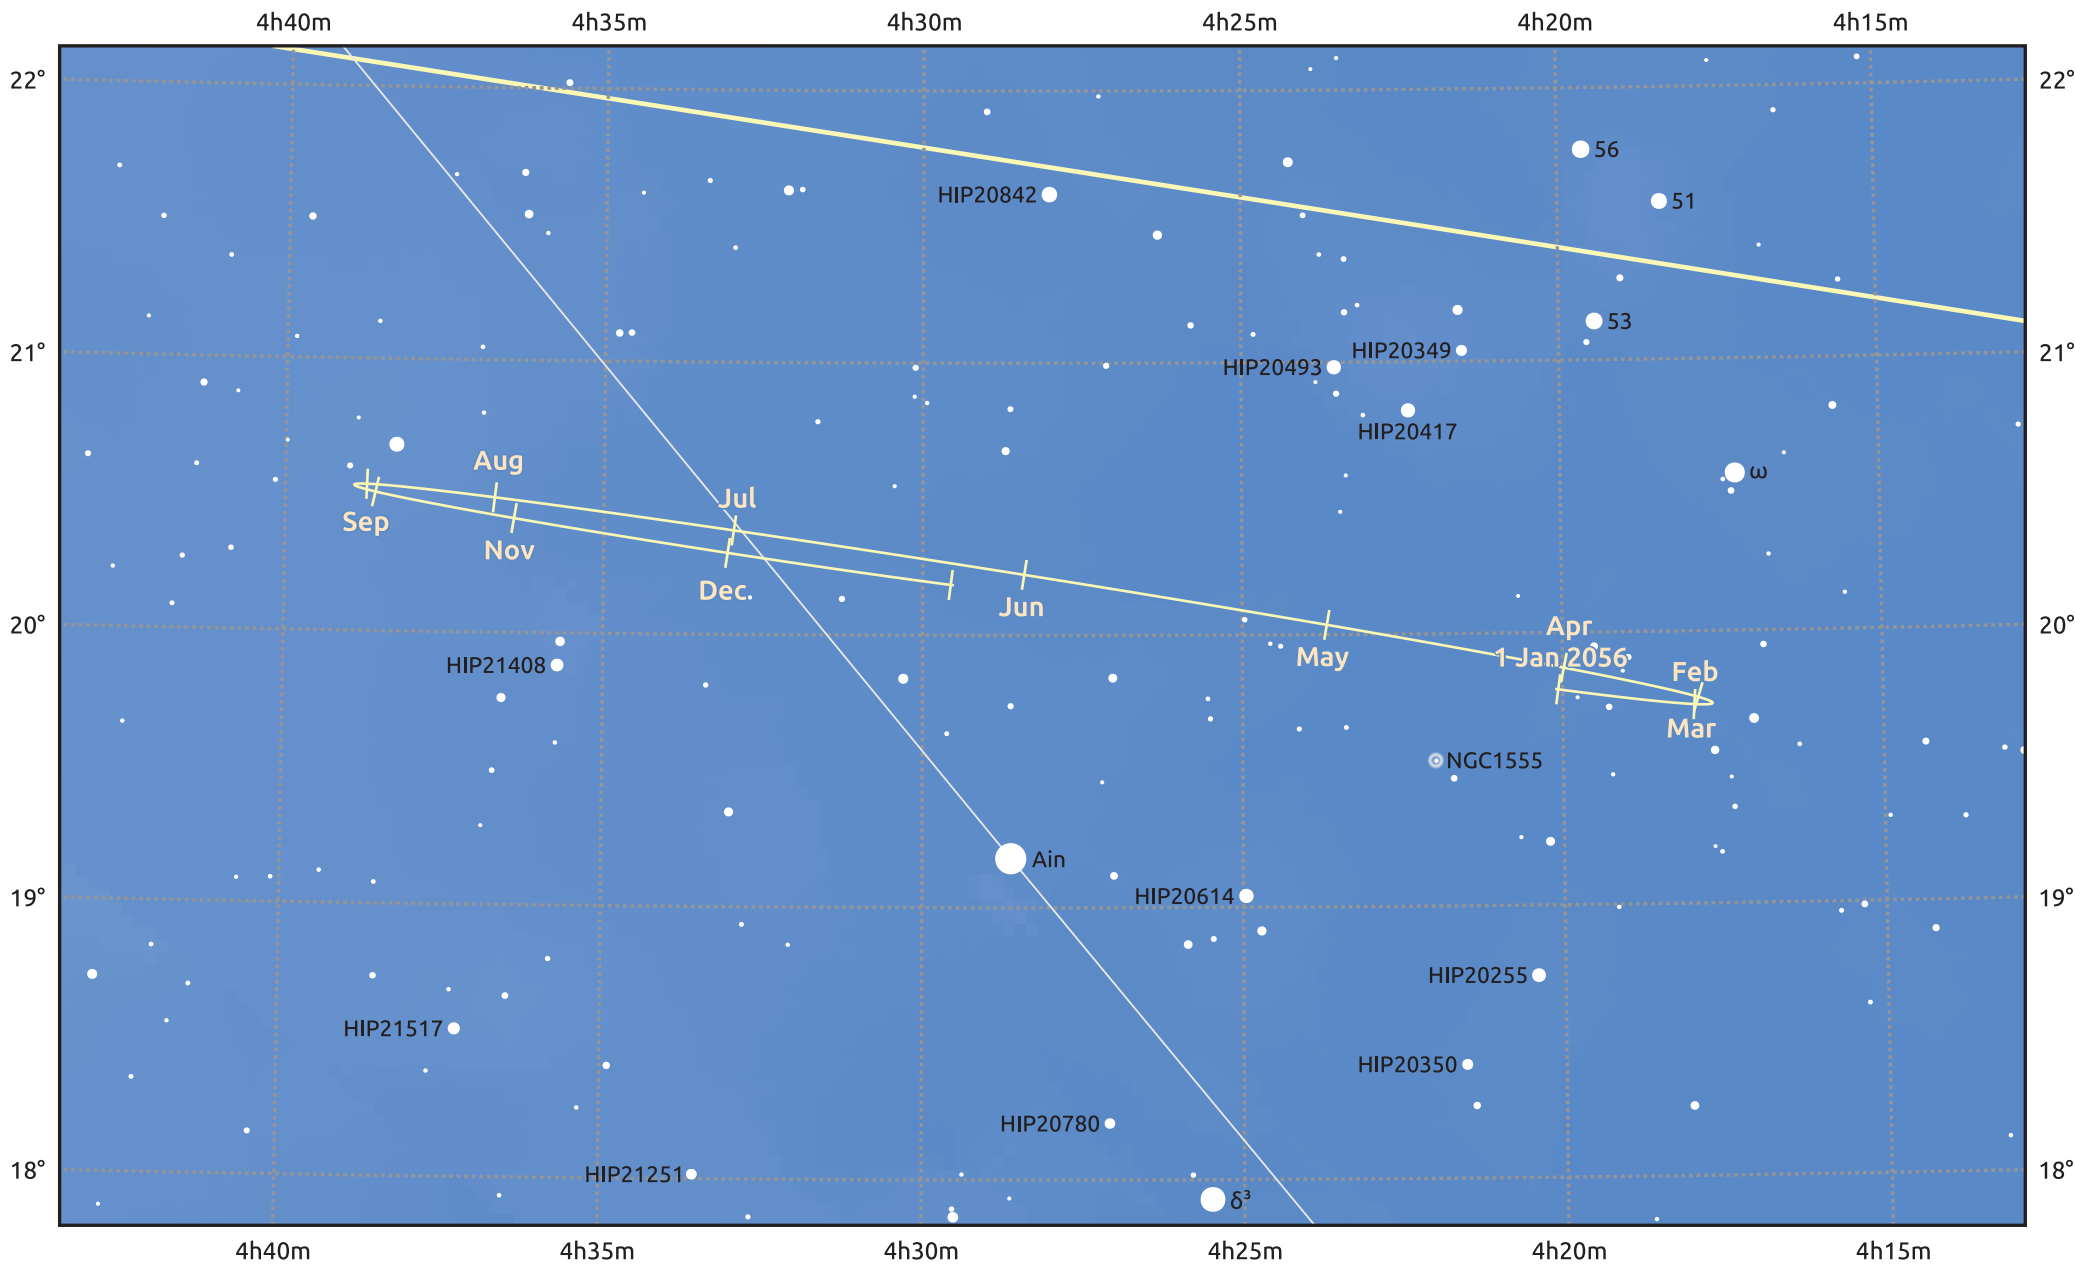

The path of Neptune in 2056

© Dominic Ford 2011–2025. Date markers placed at midnight UTC. Downloaded from <https://in-the-sky.org>

Magnitude scale: 10.0 9.0 8.0 7.0 6.0 5.0 4.0 3.0

Ecliptic Plane

Galaxy Bright nebula Open cluster Globular cluster Planetary nebula

Date	Mag	Angular size
2056 Jan 1	7.8	2.4"
2056 Apr 1	7.9	2.2"
2056 Jul 1	7.9	2.2"
2056 Oct 1	7.8	2.3"
2057 Jan 1	7.8	2.4"