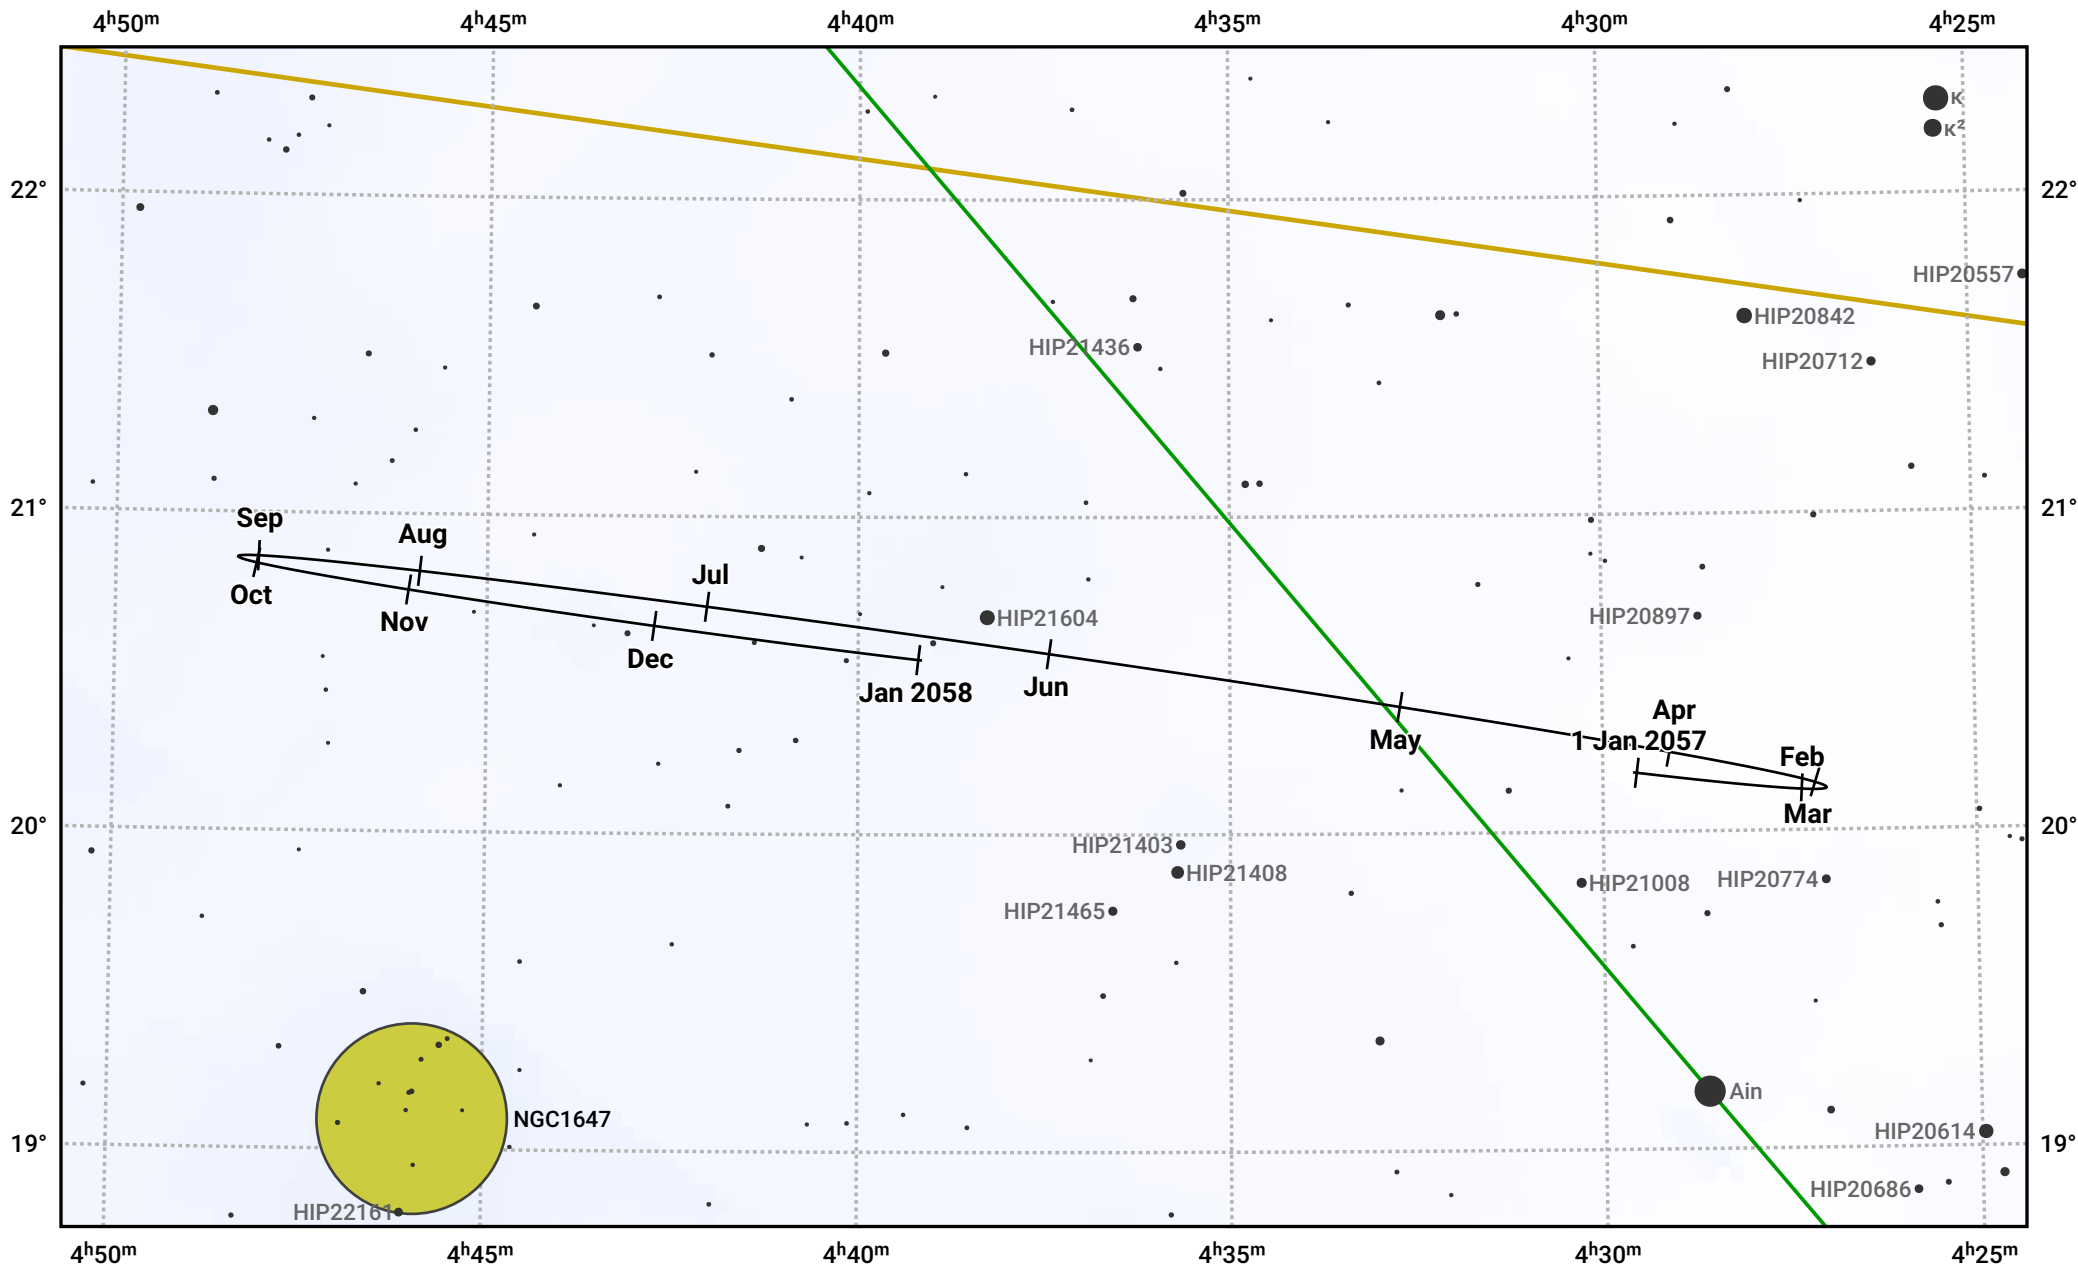

The path of Neptune in 2057

© Dominic Ford 2011–2023. Date markers placed at midnight UTC. Downloaded from <https://in-the-sky.org>

Magnitude scale: · 10.0 · 9.0 · 8.0 · 7.0 · 6.0 · 5.0 · 4.0 · 3.0

— Ecliptic Plane

● Galaxy ● Bright nebula ● Open cluster ● Globular cluster

Date	Mag	Angular size
2057 Jan 1	7.8	2.4"
2057 Apr 1	7.9	2.2"
2057 Jul 1	7.9	2.2"
2057 Oct 1	7.8	2.3"
2058 Jan 1	7.8	2.4"