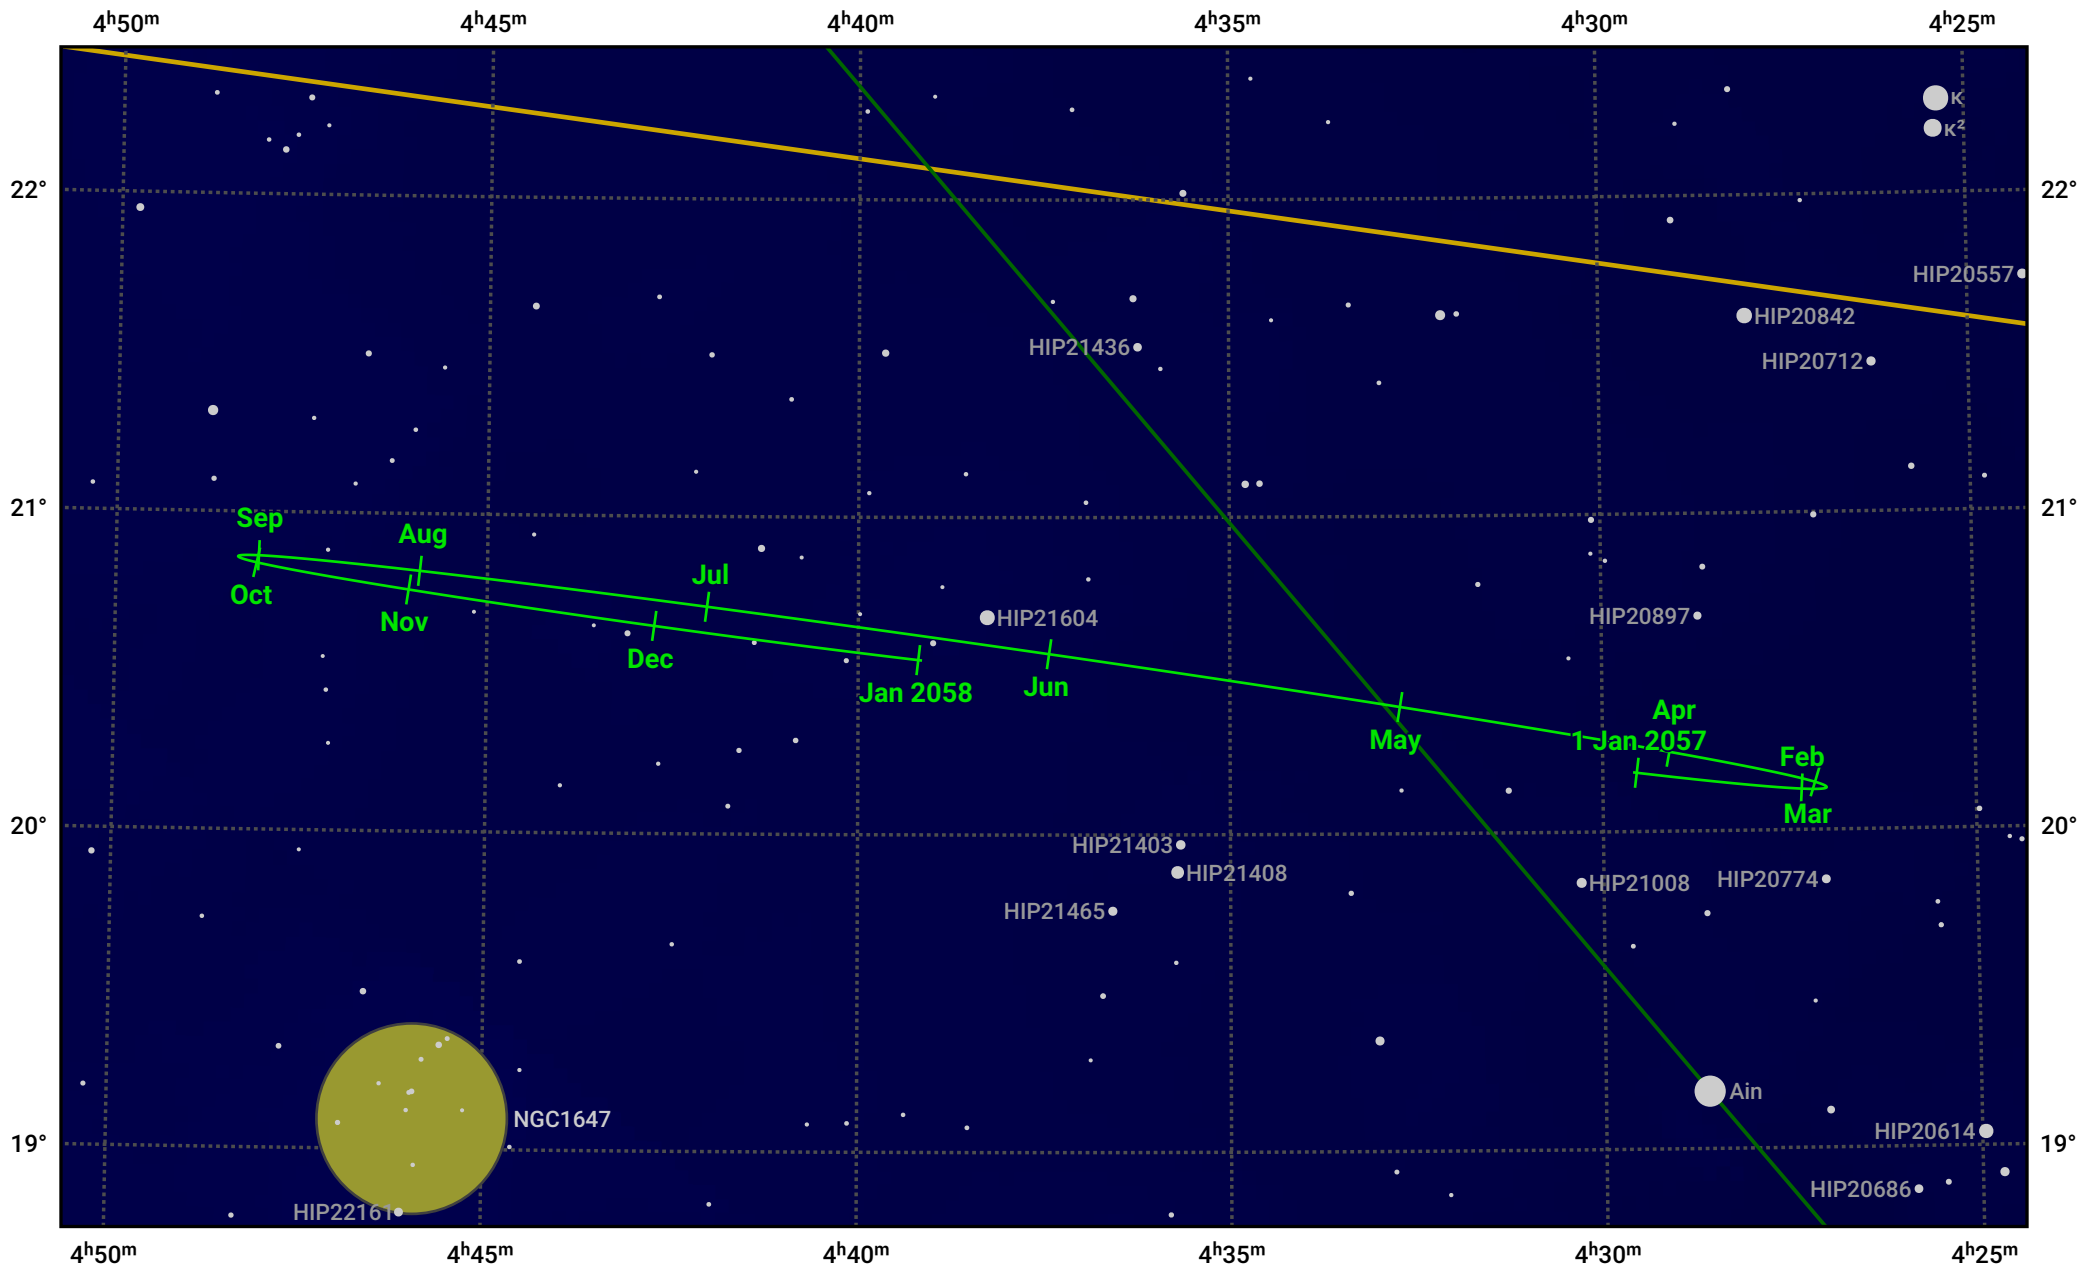

# The path of Neptune in 2057

© Dominic Ford 2011–2023. Date markers placed at midnight UTC. Downloaded from <https://in-the-sky.org>

Magnitude scale:  10.0  9.0  8.0  7.0  6.0  5.0  4.0  3.0

Ecliptic Plane

Galaxy
  Bright nebula
  Open cluster
  Globular cluster

Date	Mag	Angular size
2057 Jan 1	7.8	2.4"
2057 Apr 1	7.9	2.2"
2057 Jul 1	7.9	2.2"
2057 Oct 1	7.8	2.3"
2058 Jan 1	7.8	2.4"