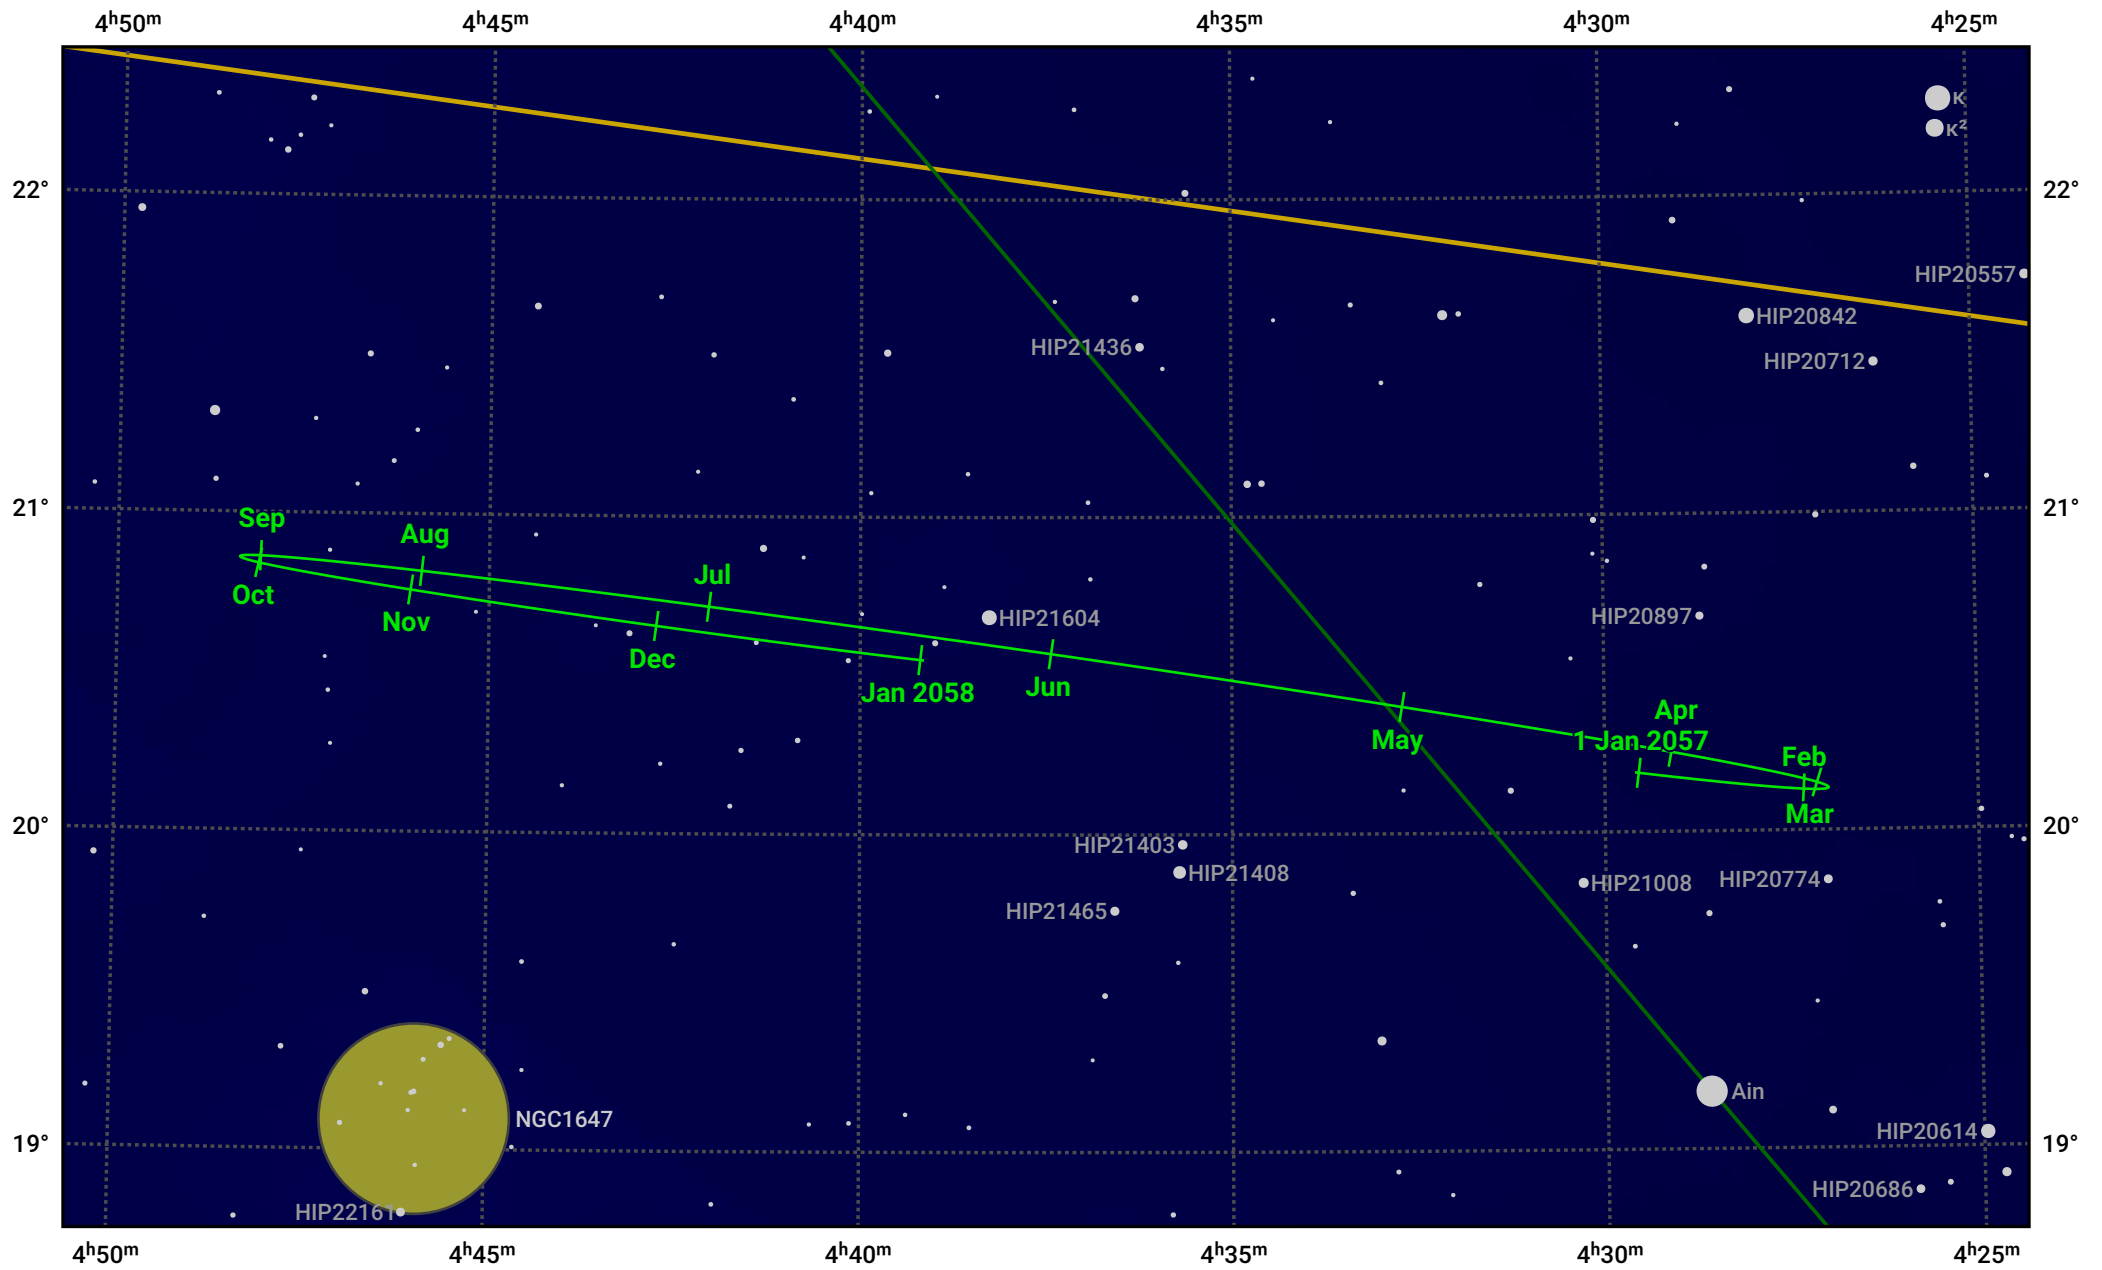

The path of Neptune in 2057

© Dominic Ford 2011–2024. Date markers placed at midnight UTC. Downloaded from <https://in-the-sky.org>

Magnitude scale: 10.0 9.0 8.0 7.0 6.0 5.0 4.0 3.0

Ecliptic Plane

Galaxy
 Bright nebula
 Open cluster
 Globular cluster

Date	Mag	Angular size
2057 Jan 1	7.8	2.4"
2057 Apr 1	7.9	2.2"
2057 Jul 1	7.9	2.2"
2057 Oct 1	7.8	2.3"
2058 Jan 1	7.8	2.4"