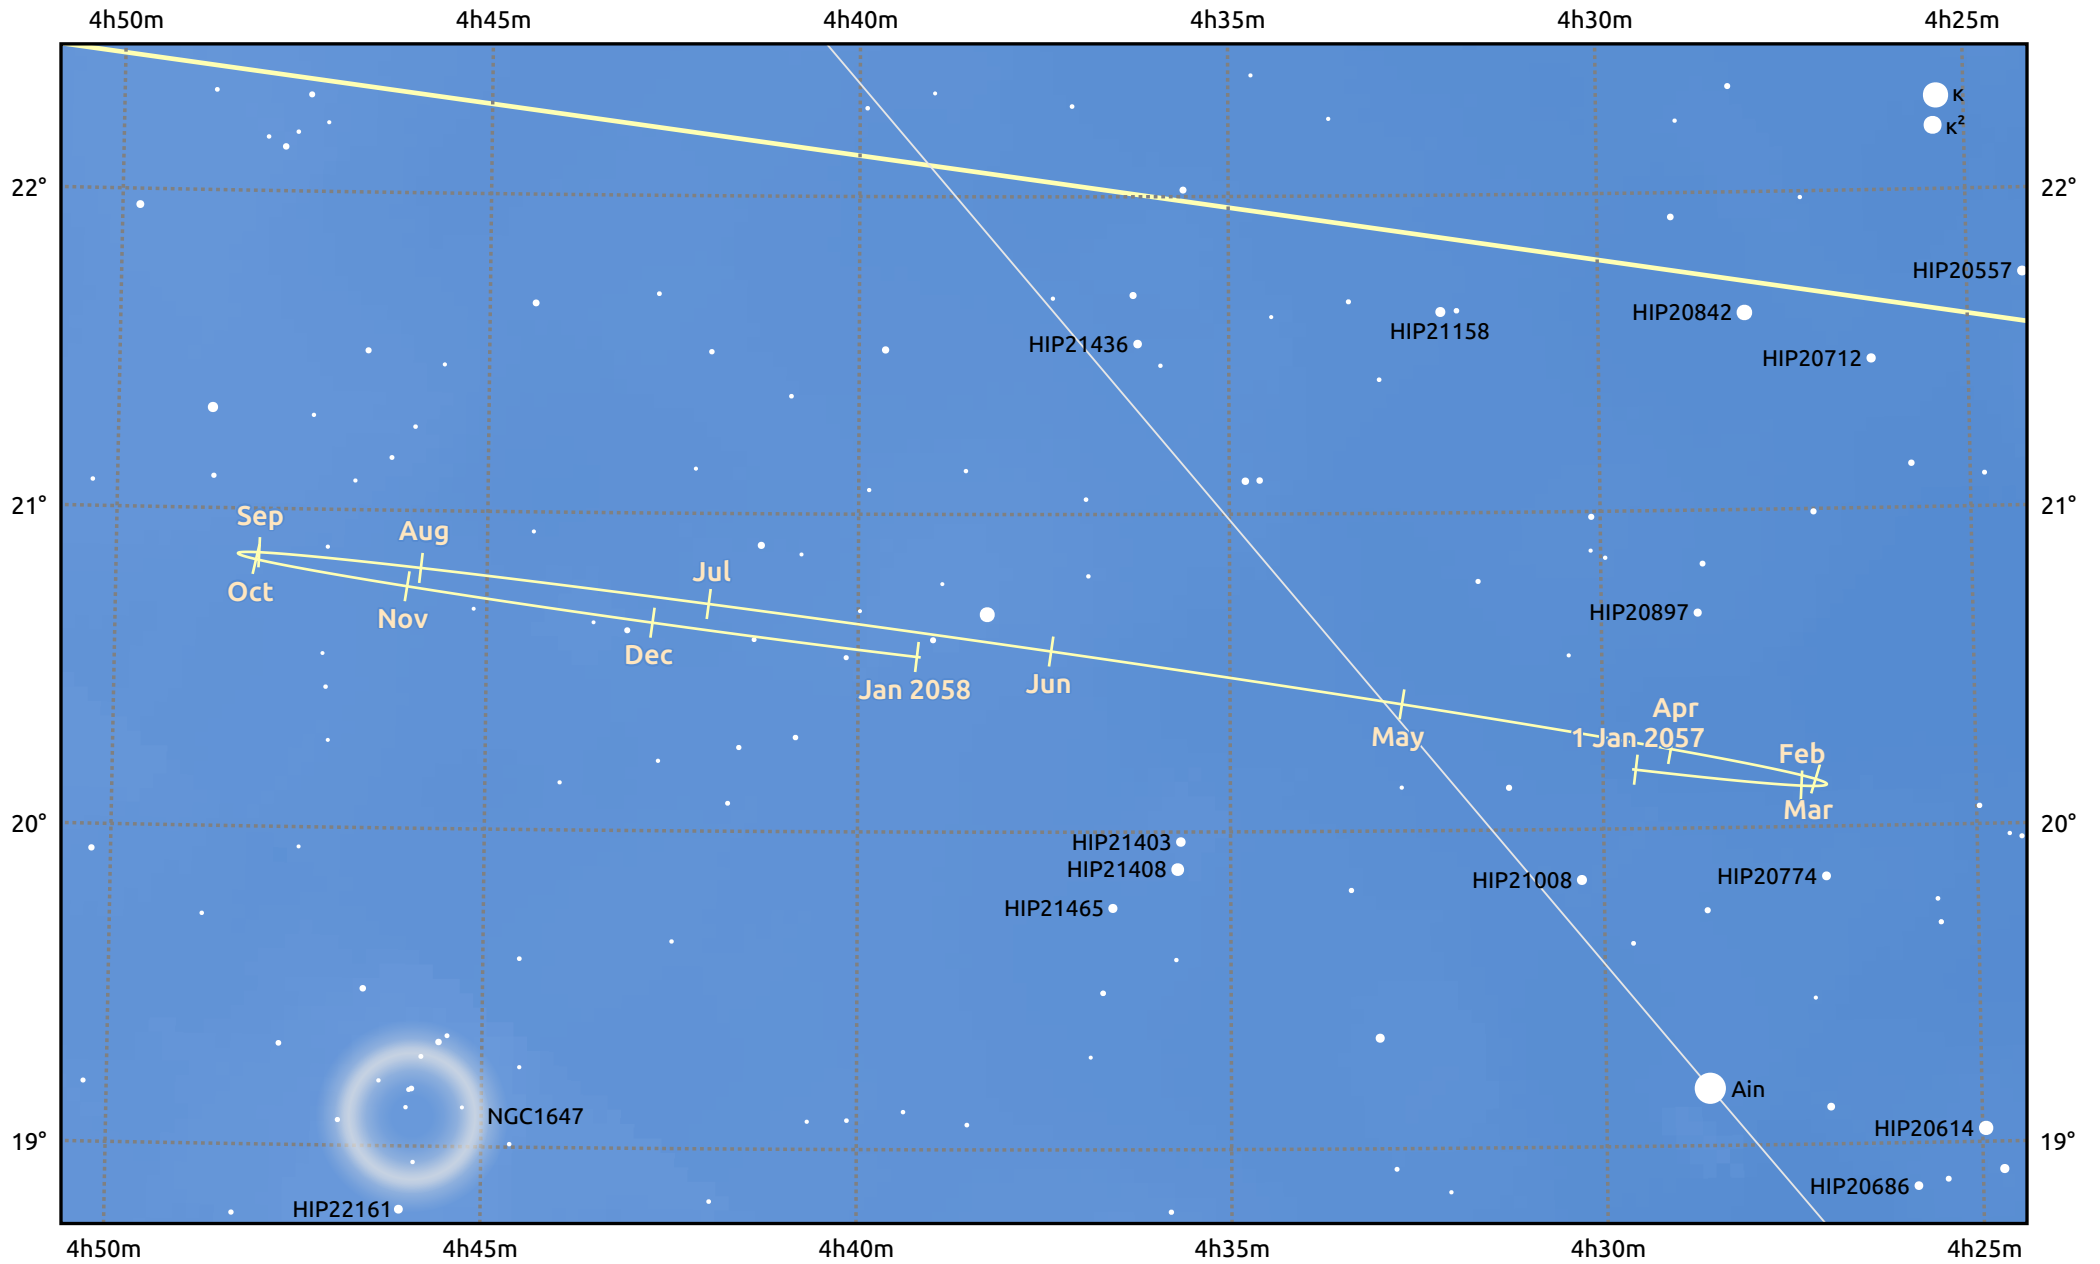

# The path of Neptune in 2057

© Dominic Ford 2011–2025. Date markers placed at midnight UTC. Downloaded from <https://in-the-sky.org>

Magnitude scale:  $\bullet$  10.0  $\bullet$  9.0  $\bullet$  8.0  $\bullet$  7.0  $\bullet$  6.0  $\bullet$  5.0  $\bullet$  4.0  $\bullet$  3.0

 Ecliptic Plane

 Galaxy  Bright nebula  Open cluster  Globular cluster  Planetary nebula

Date	Mag	Angular size
2057 Jan 1	7.8	2.4"
2057 Apr 1	7.9	2.2"
2057 Jul 1	7.9	2.2"
2057 Oct 1	7.8	2.3"
2058 Jan 1	7.8	2.4"