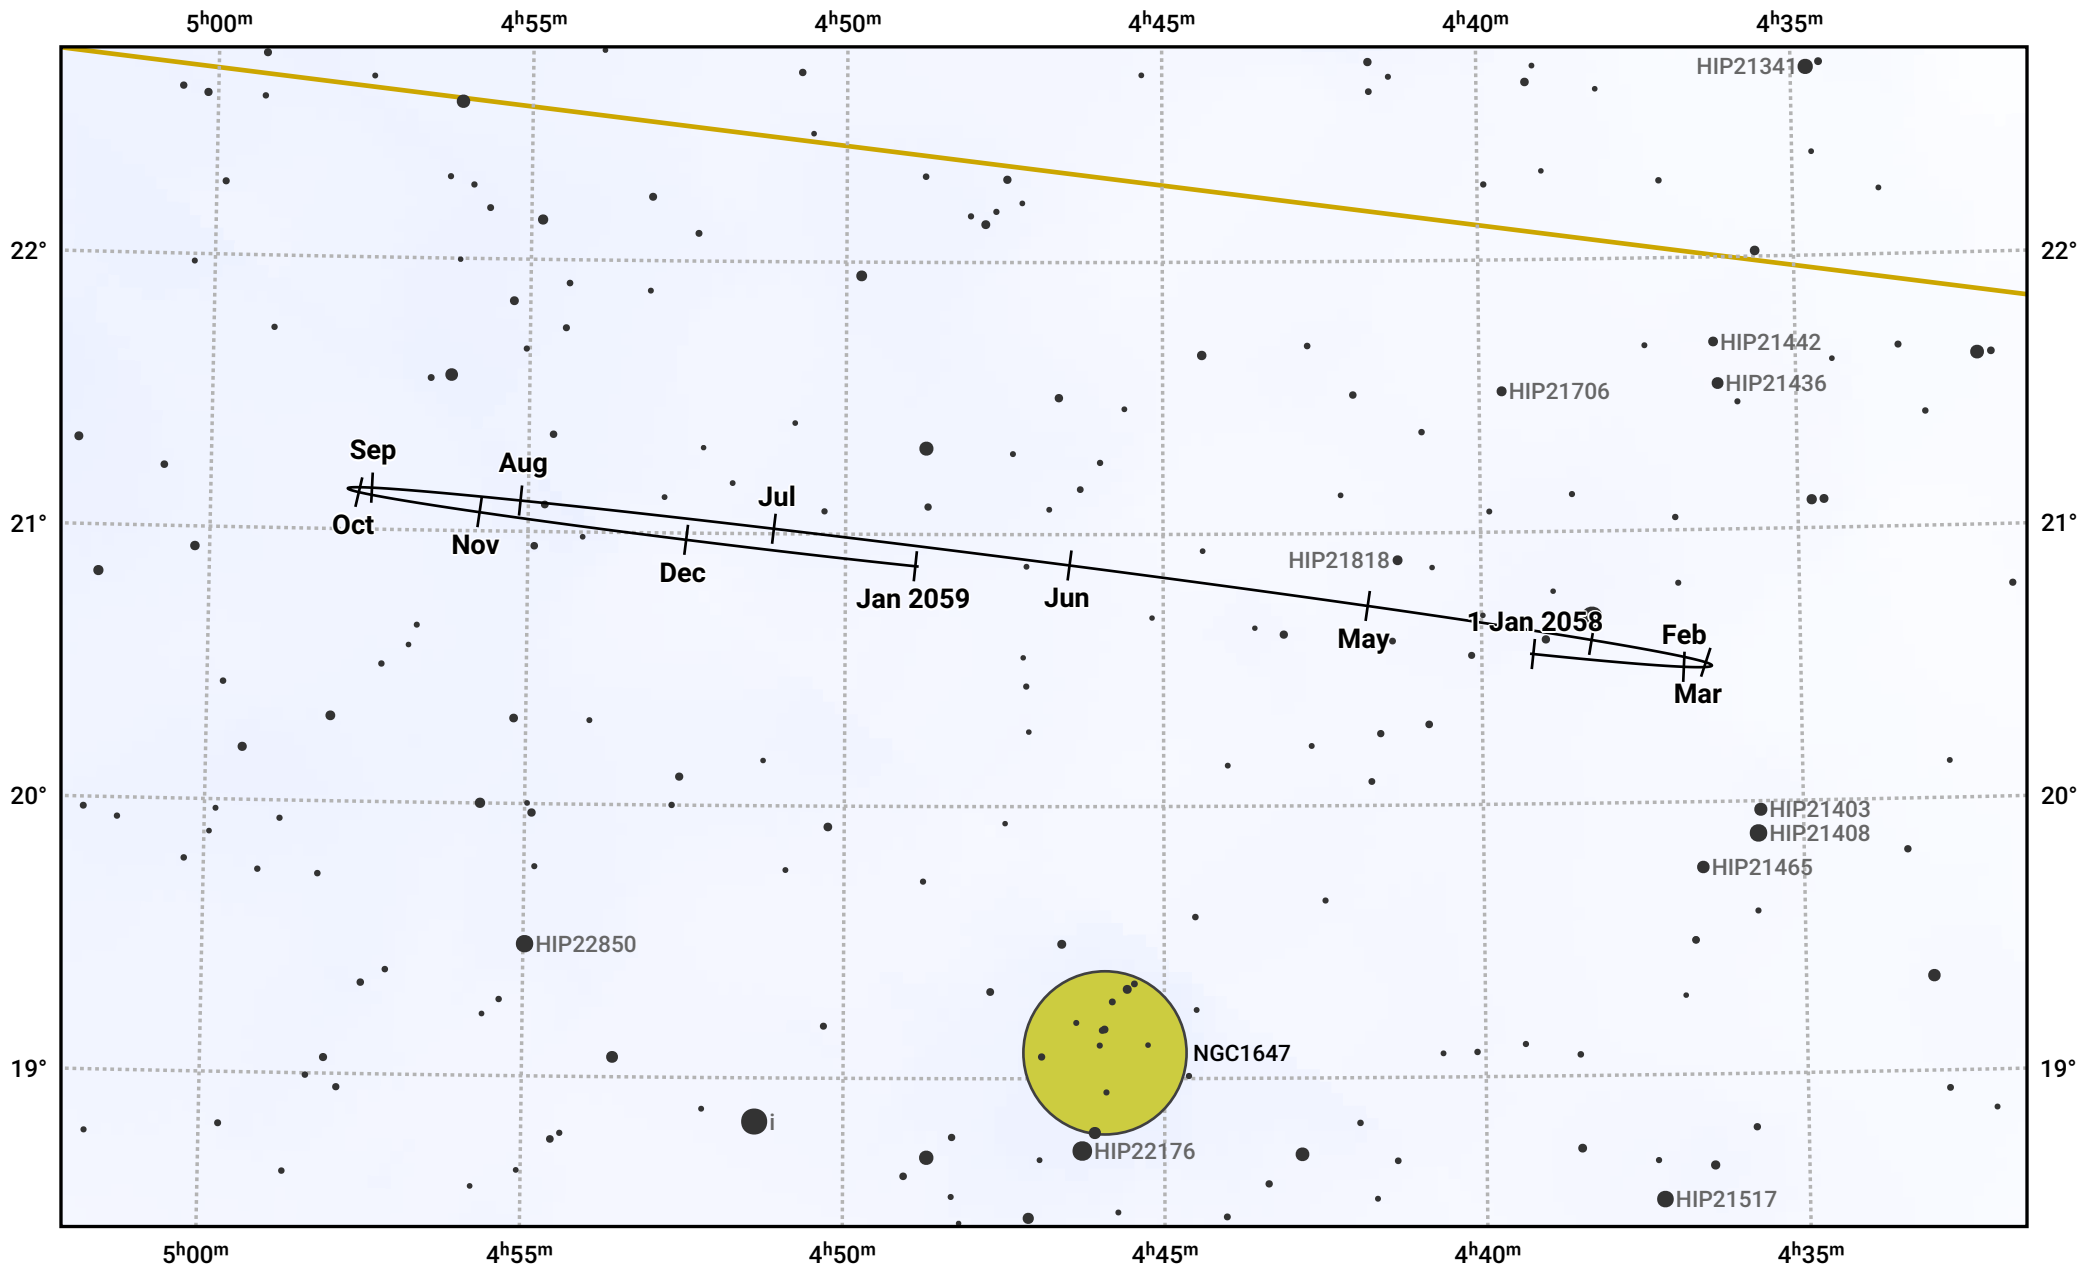

The path of Neptune in 2058

© Dominic Ford 2011–2023. Date markers placed at midnight UTC. Downloaded from <https://in-the-sky.org>

Magnitude scale: 10.0 9.0 8.0 7.0 6.0 5.0

Ecliptic Plane

Galaxy
 Bright nebula
 Open cluster
 Globular cluster

| Date | Mag | Angular size |
|------------|-----|--------------|
| 2058 Jan 1 | 7.8 | 2.4" |
| 2058 Apr 1 | 7.9 | 2.3" |
| 2058 Jul 1 | 7.9 | 2.2" |
| 2058 Oct 1 | 7.9 | 2.3" |
| 2059 Jan 1 | 7.8 | 2.4" |