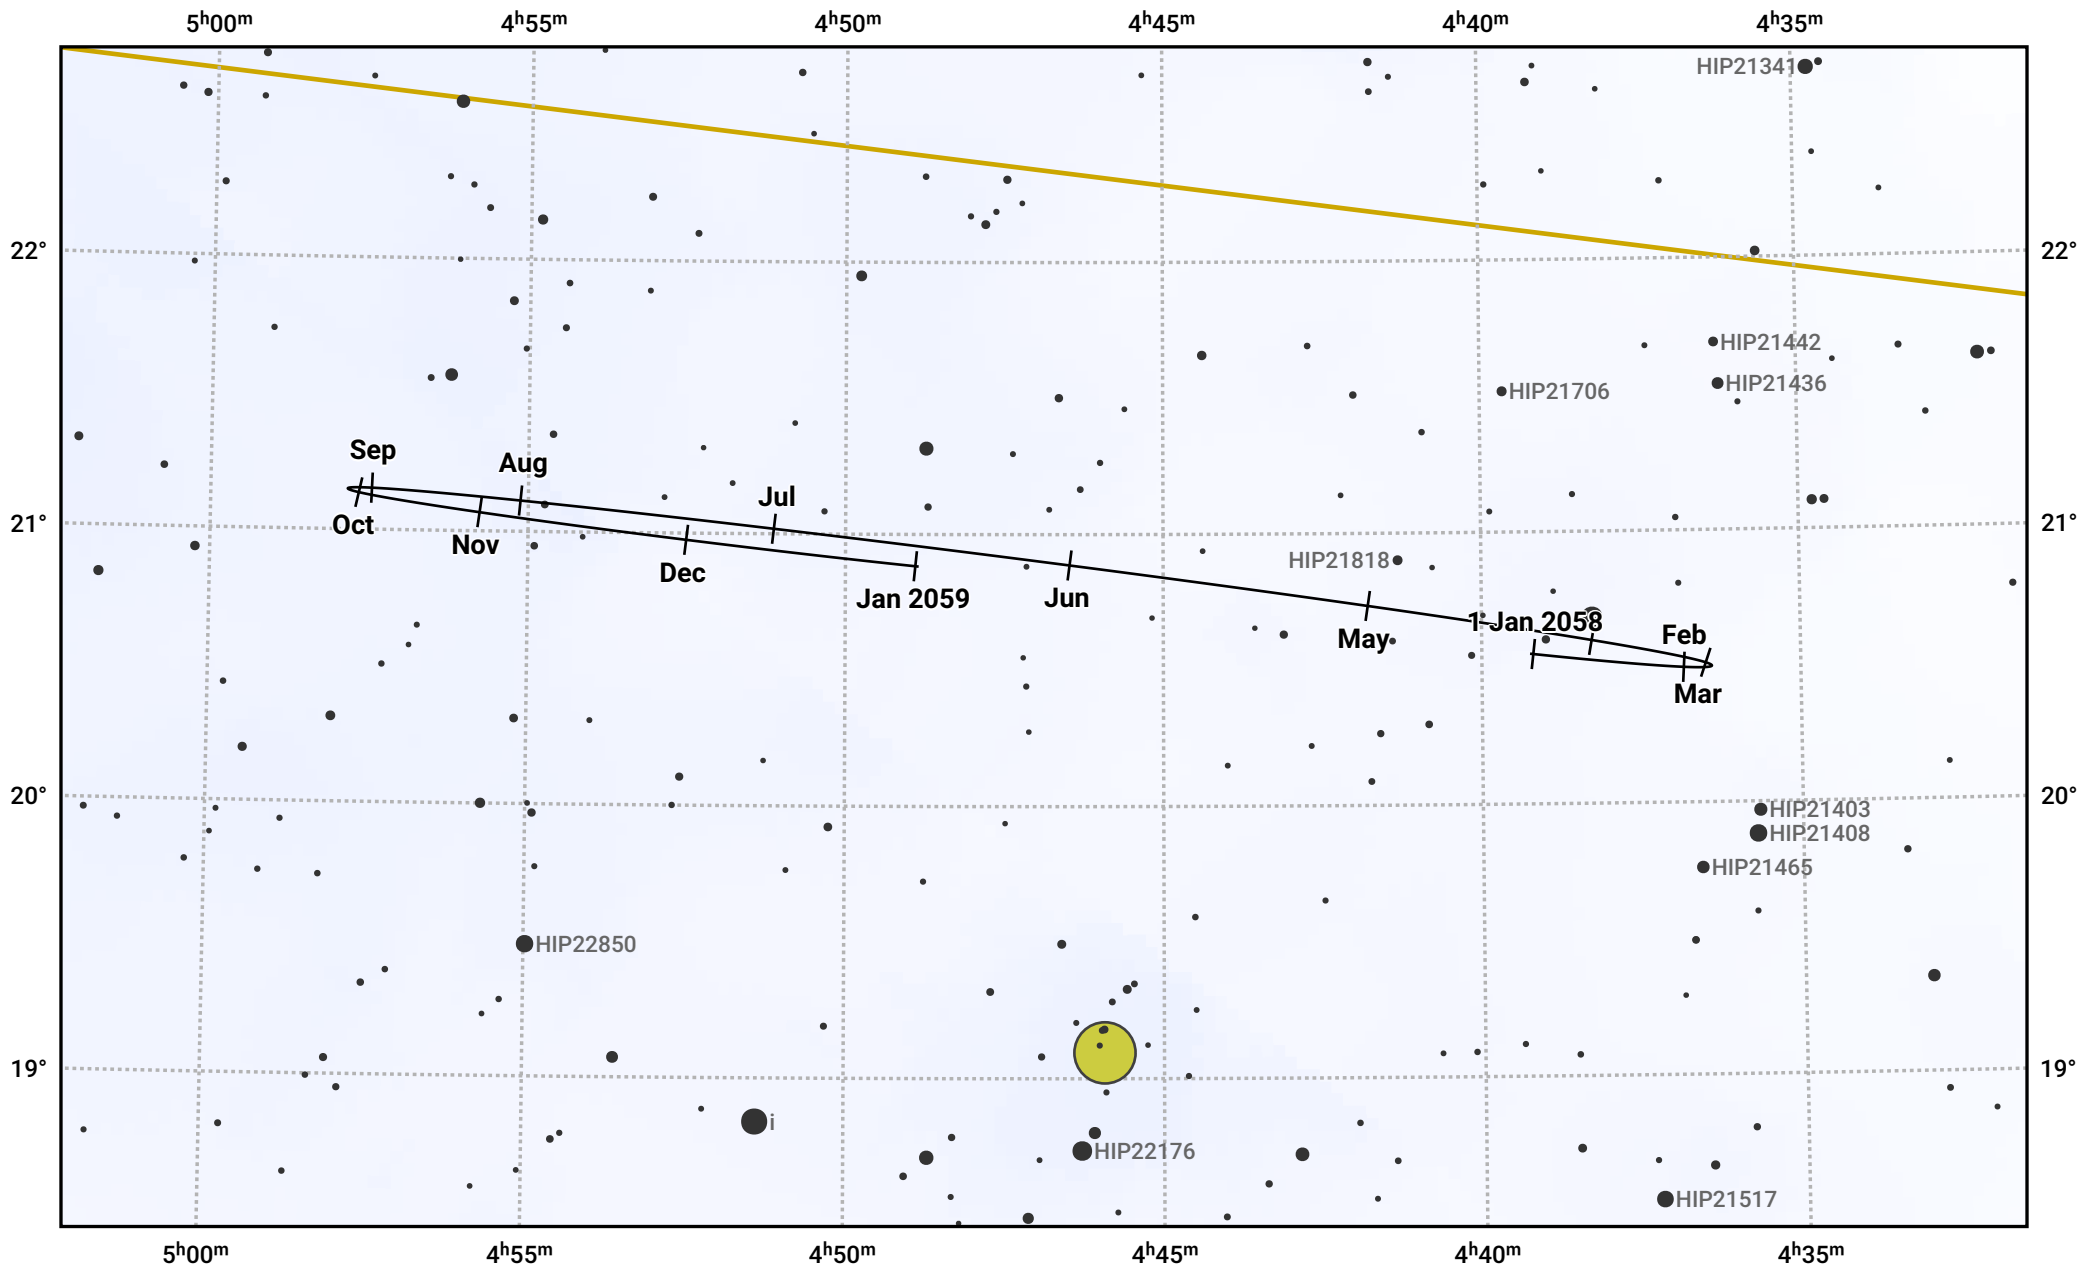

# The path of Neptune in 2058

© Dominic Ford 2011–2024. Date markers placed at midnight UTC. Downloaded from <https://in-the-sky.org>

Magnitude scale:  10.0  9.0  8.0  7.0  6.0  5.0

Ecliptic Plane

Galaxy  Bright nebula  Open cluster  Globular cluster

Date	Mag	Angular size
2058 Jan 1	7.8	2.4"
2058 Apr 1	7.9	2.3"
2058 Jul 1	7.9	2.2"
2058 Oct 1	7.9	2.3"
2059 Jan 1	7.8	2.4"