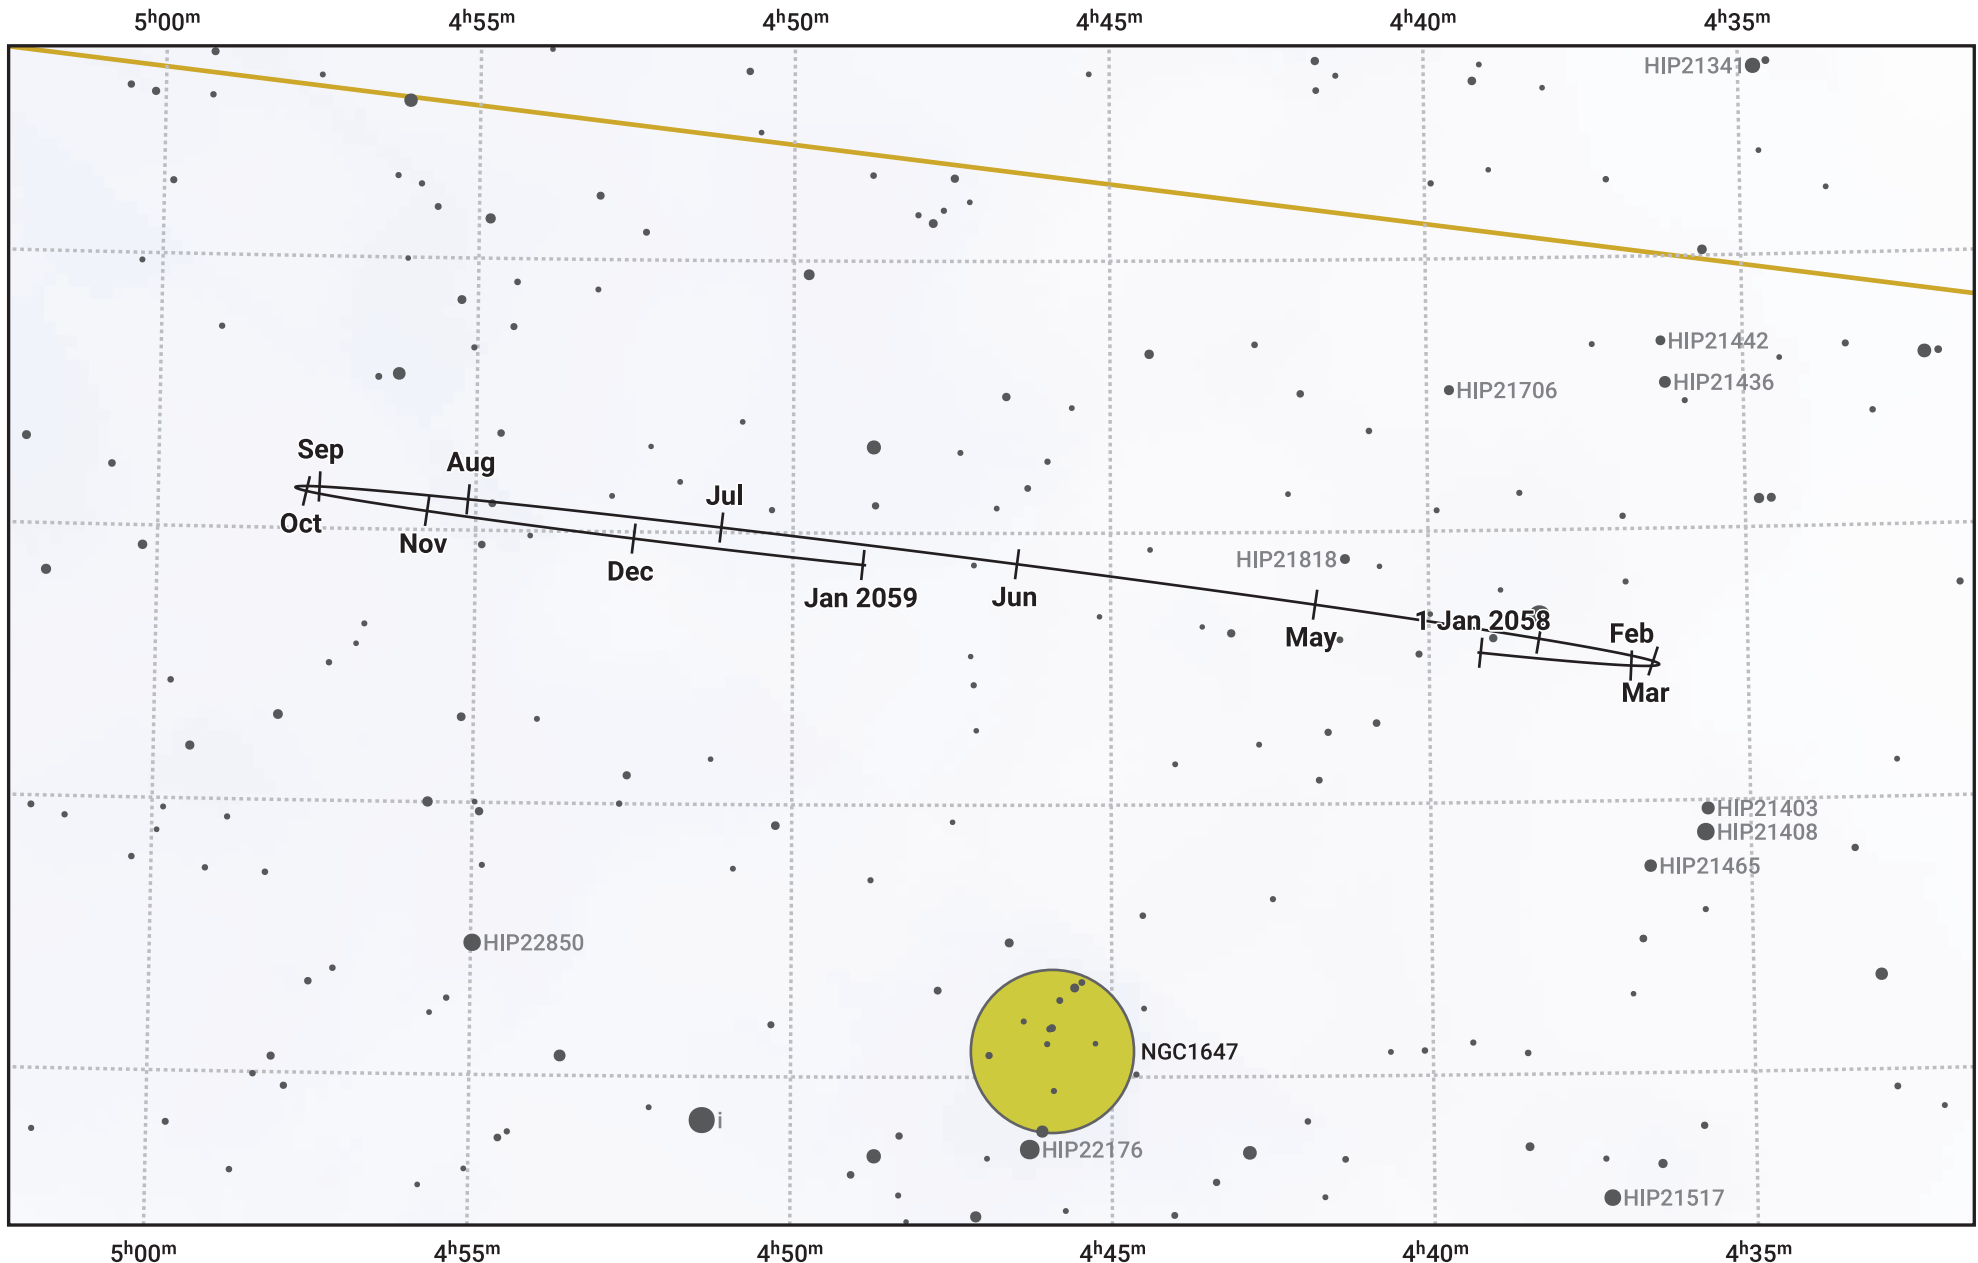

The path of Neptune in 2058

© Dominic Ford 2011–2024. Date markers placed at midnight UTC. Downloaded from <https://in-the-sky.org>

Magnitude scale: • 10.0 • 9.0 • 8.0 • 7.0 • 6.0 • 5.0

— Ecliptic Plane

- Galaxy
- Bright nebula
- Open cluster
- ⊕ Globular cluster

Date	Mag	Angular size
2058 Jan 1	7.8	2.4"
2058 Apr 1	7.9	2.3"
2058 Jul 1	7.9	2.2"
2058 Oct 1	7.9	2.3"
2059 Jan 1	7.8	2.4"