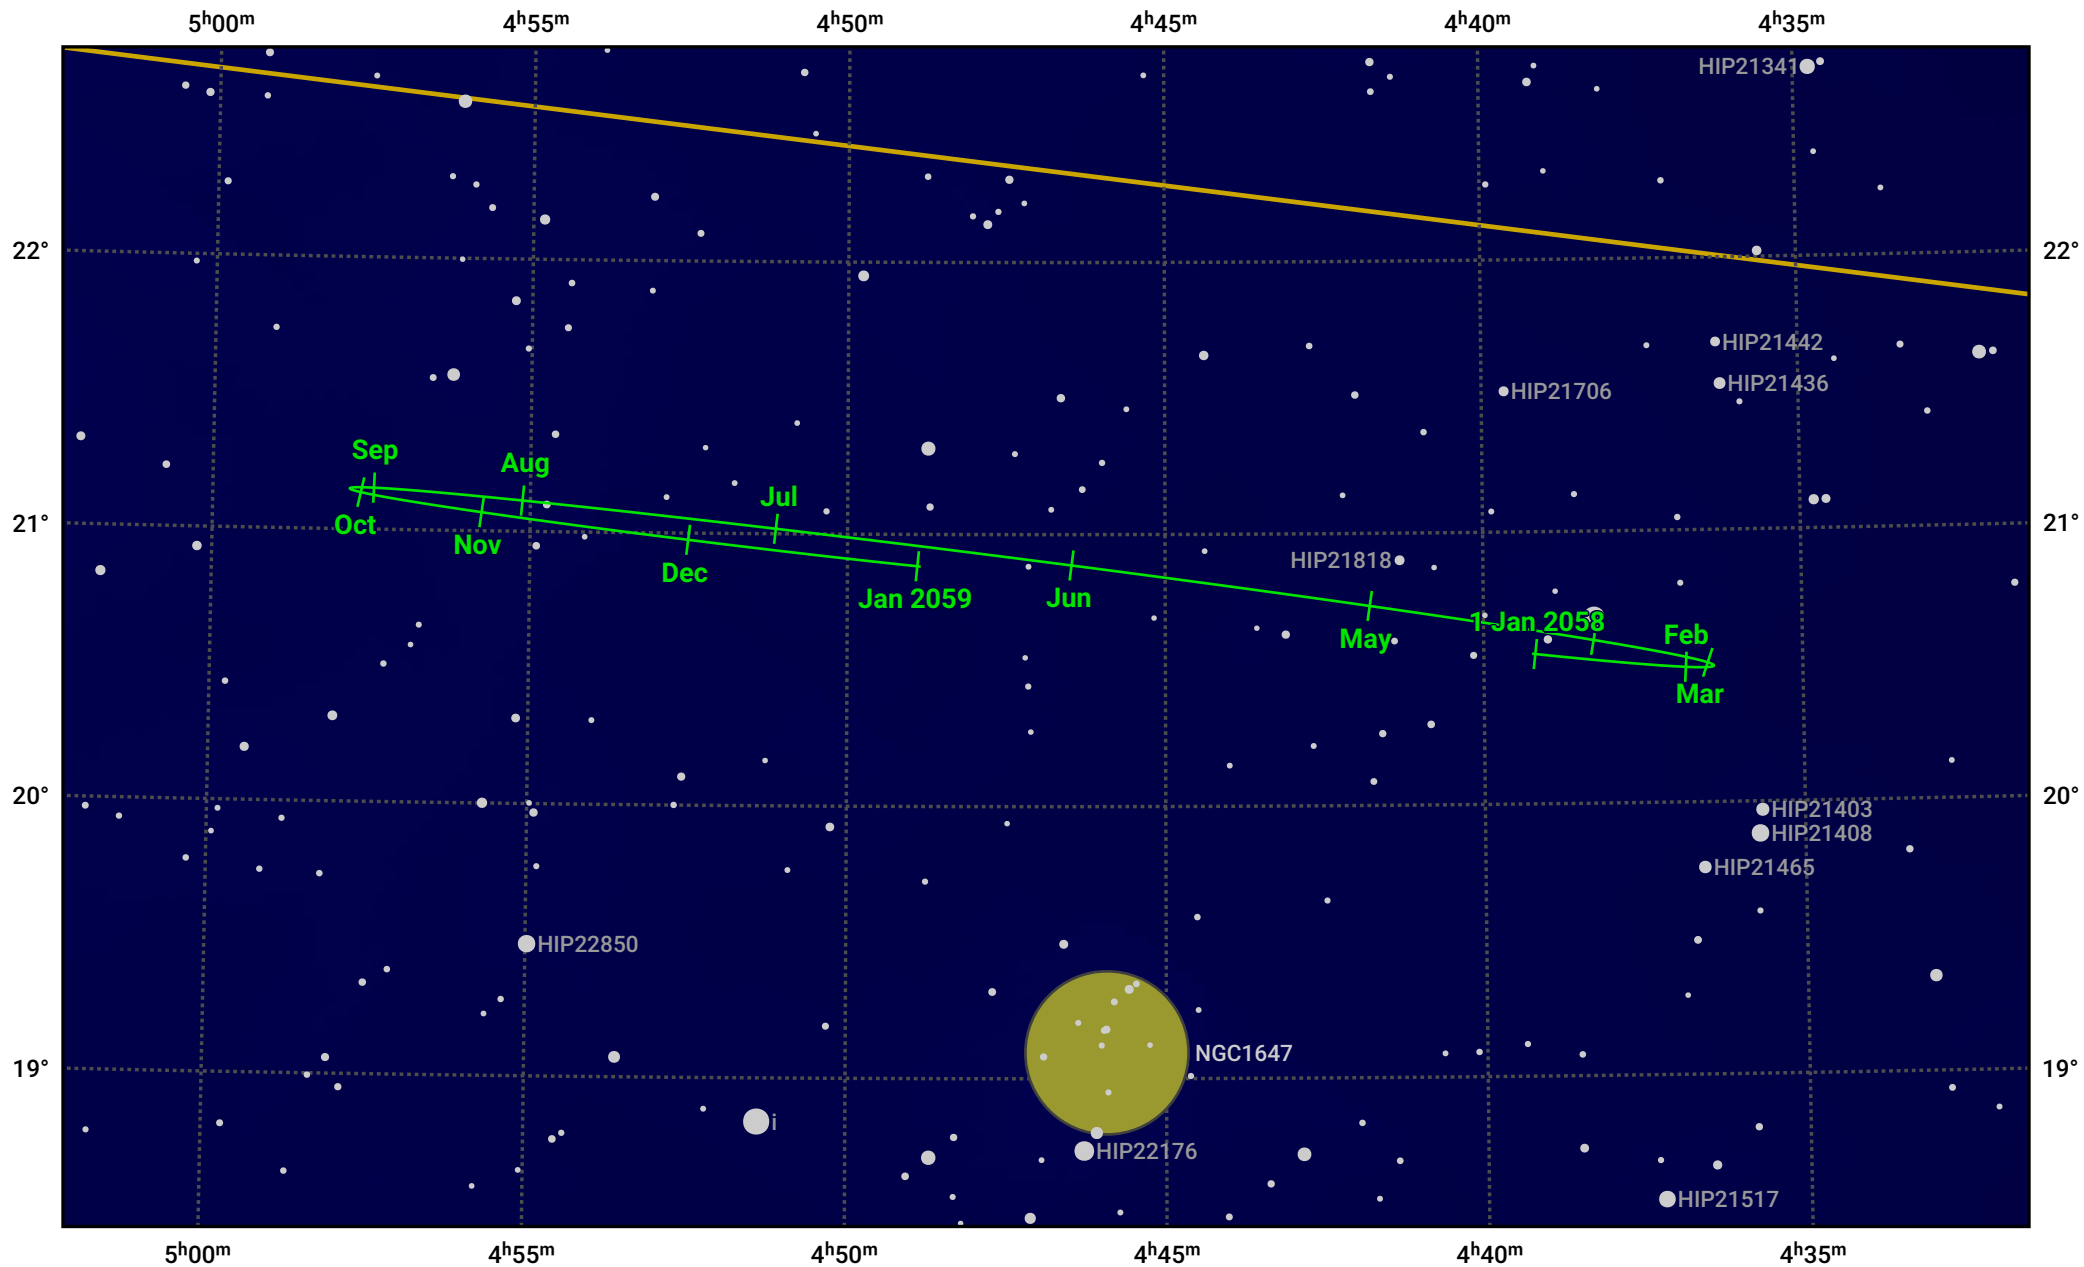

The path of Neptune in 2058

© Dominic Ford 2011–2023. Date markers placed at midnight UTC. Downloaded from <https://in-the-sky.org>

Magnitude scale: ● 10.0 ● 9.0 ● 8.0 ● 7.0 ● 6.0 ● 5.0

— Ecliptic Plane

- Galaxy
- Bright nebula
- Open cluster
- Globular cluster

Date	Mag	Angular size
2058 Jan 1	7.8	2.4"
2058 Apr 1	7.9	2.3"
2058 Jul 1	7.9	2.2"
2058 Oct 1	7.9	2.3"
2059 Jan 1	7.8	2.4"