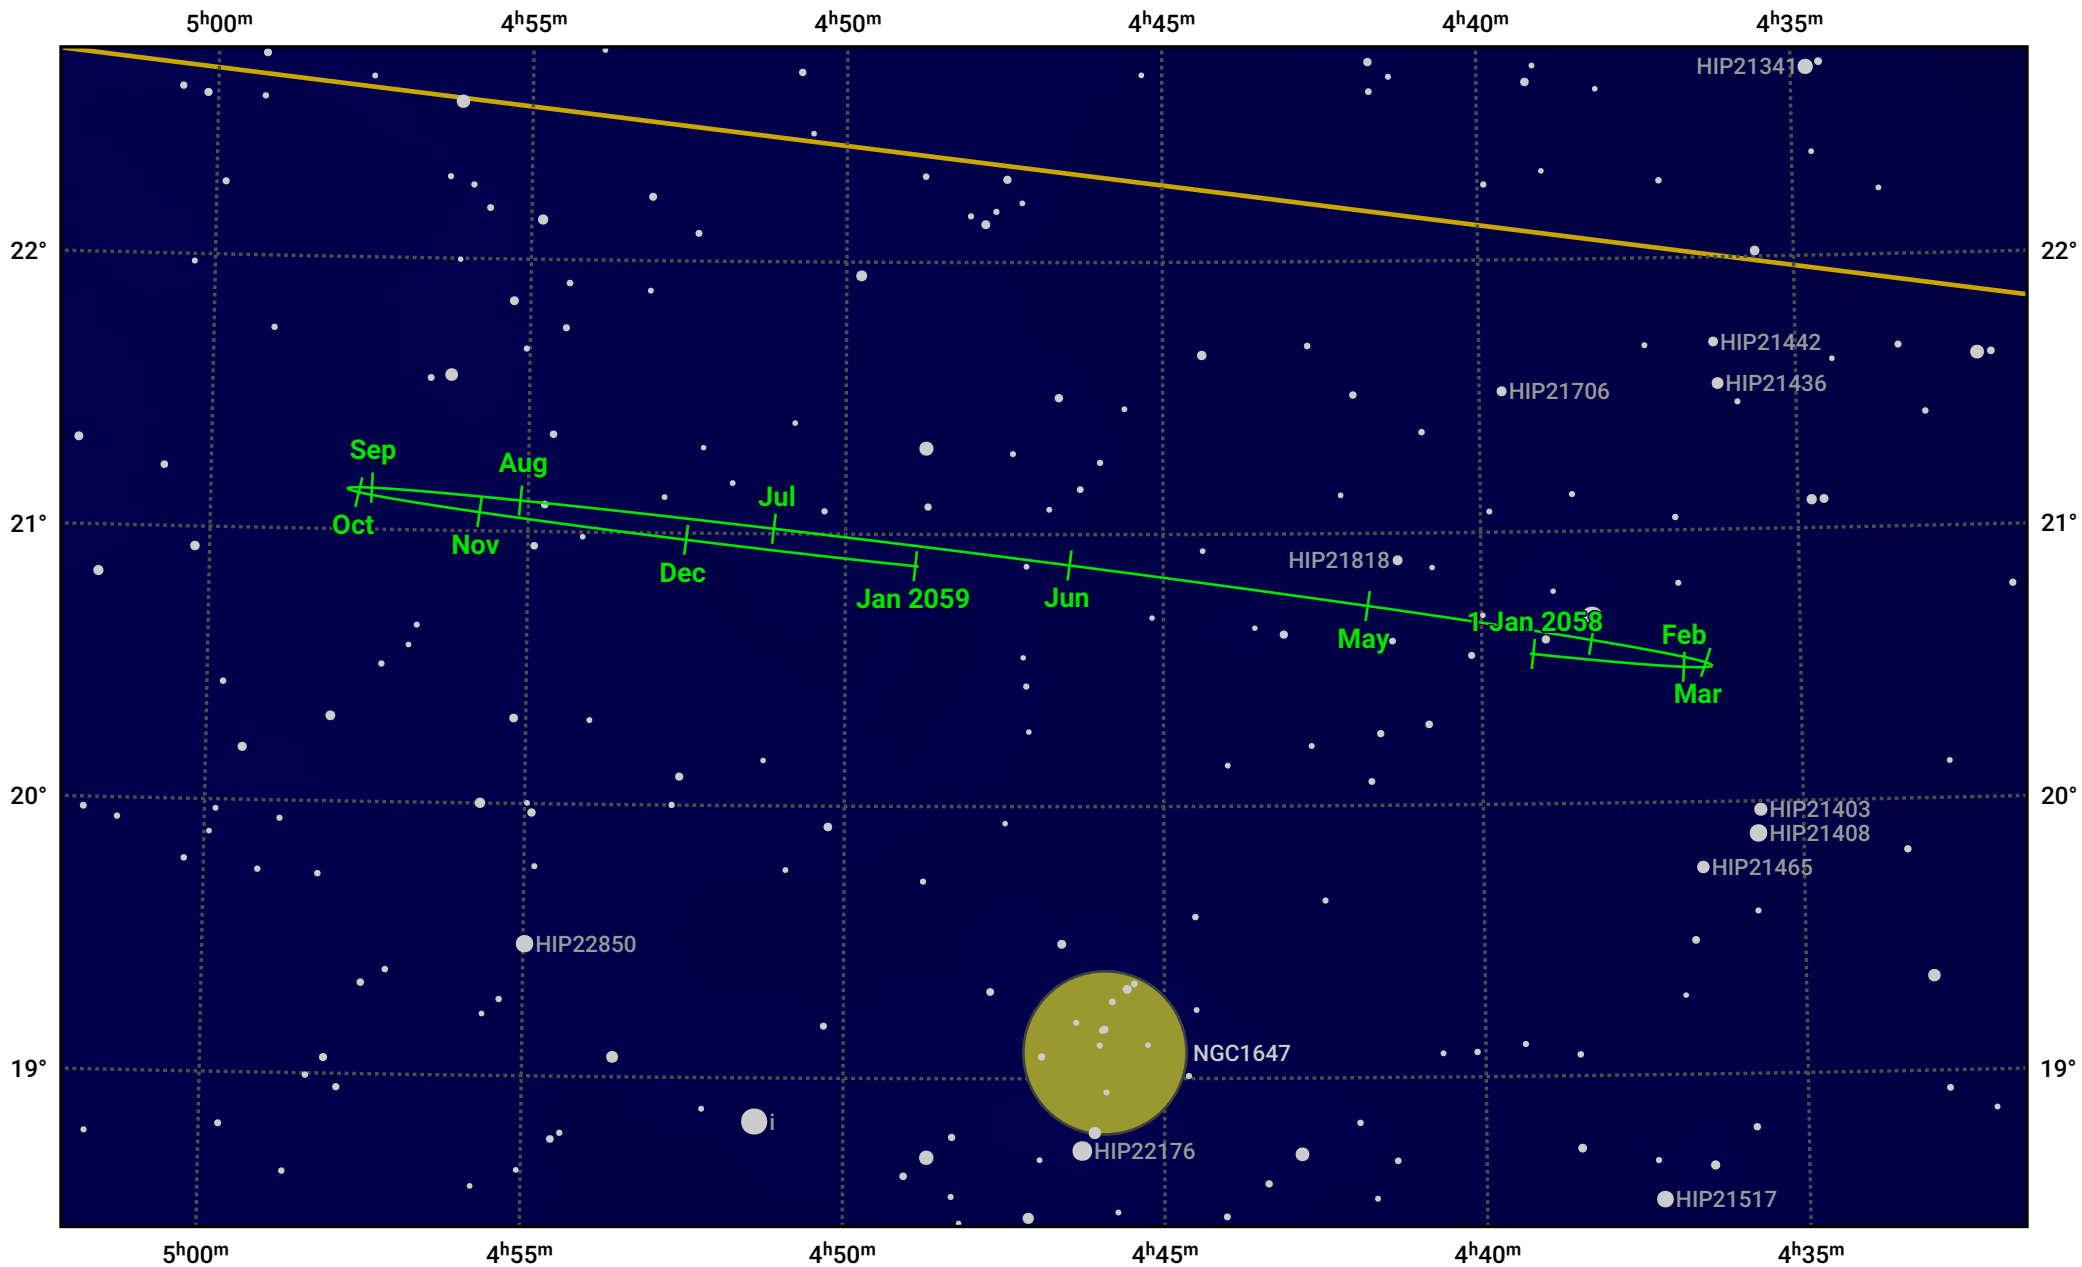

The path of Neptune in 2058

© Dominic Ford 2011–2024. Date markers placed at midnight UTC. Downloaded from <https://in-the-sky.org>

Magnitude scale: ● 10.0 ● 9.0 ● 8.0 ● 7.0 ● 6.0 ● 5.0

— Ecliptic Plane

● Galaxy ■ Bright nebula ● Open cluster ● Globular cluster

Date	Mag	Angular size
2058 Jan 1	7.8	2.4"
2058 Apr 1	7.9	2.3"
2058 Jul 1	7.9	2.2"
2058 Oct 1	7.9	2.3"
2059 Jan 1	7.8	2.4"