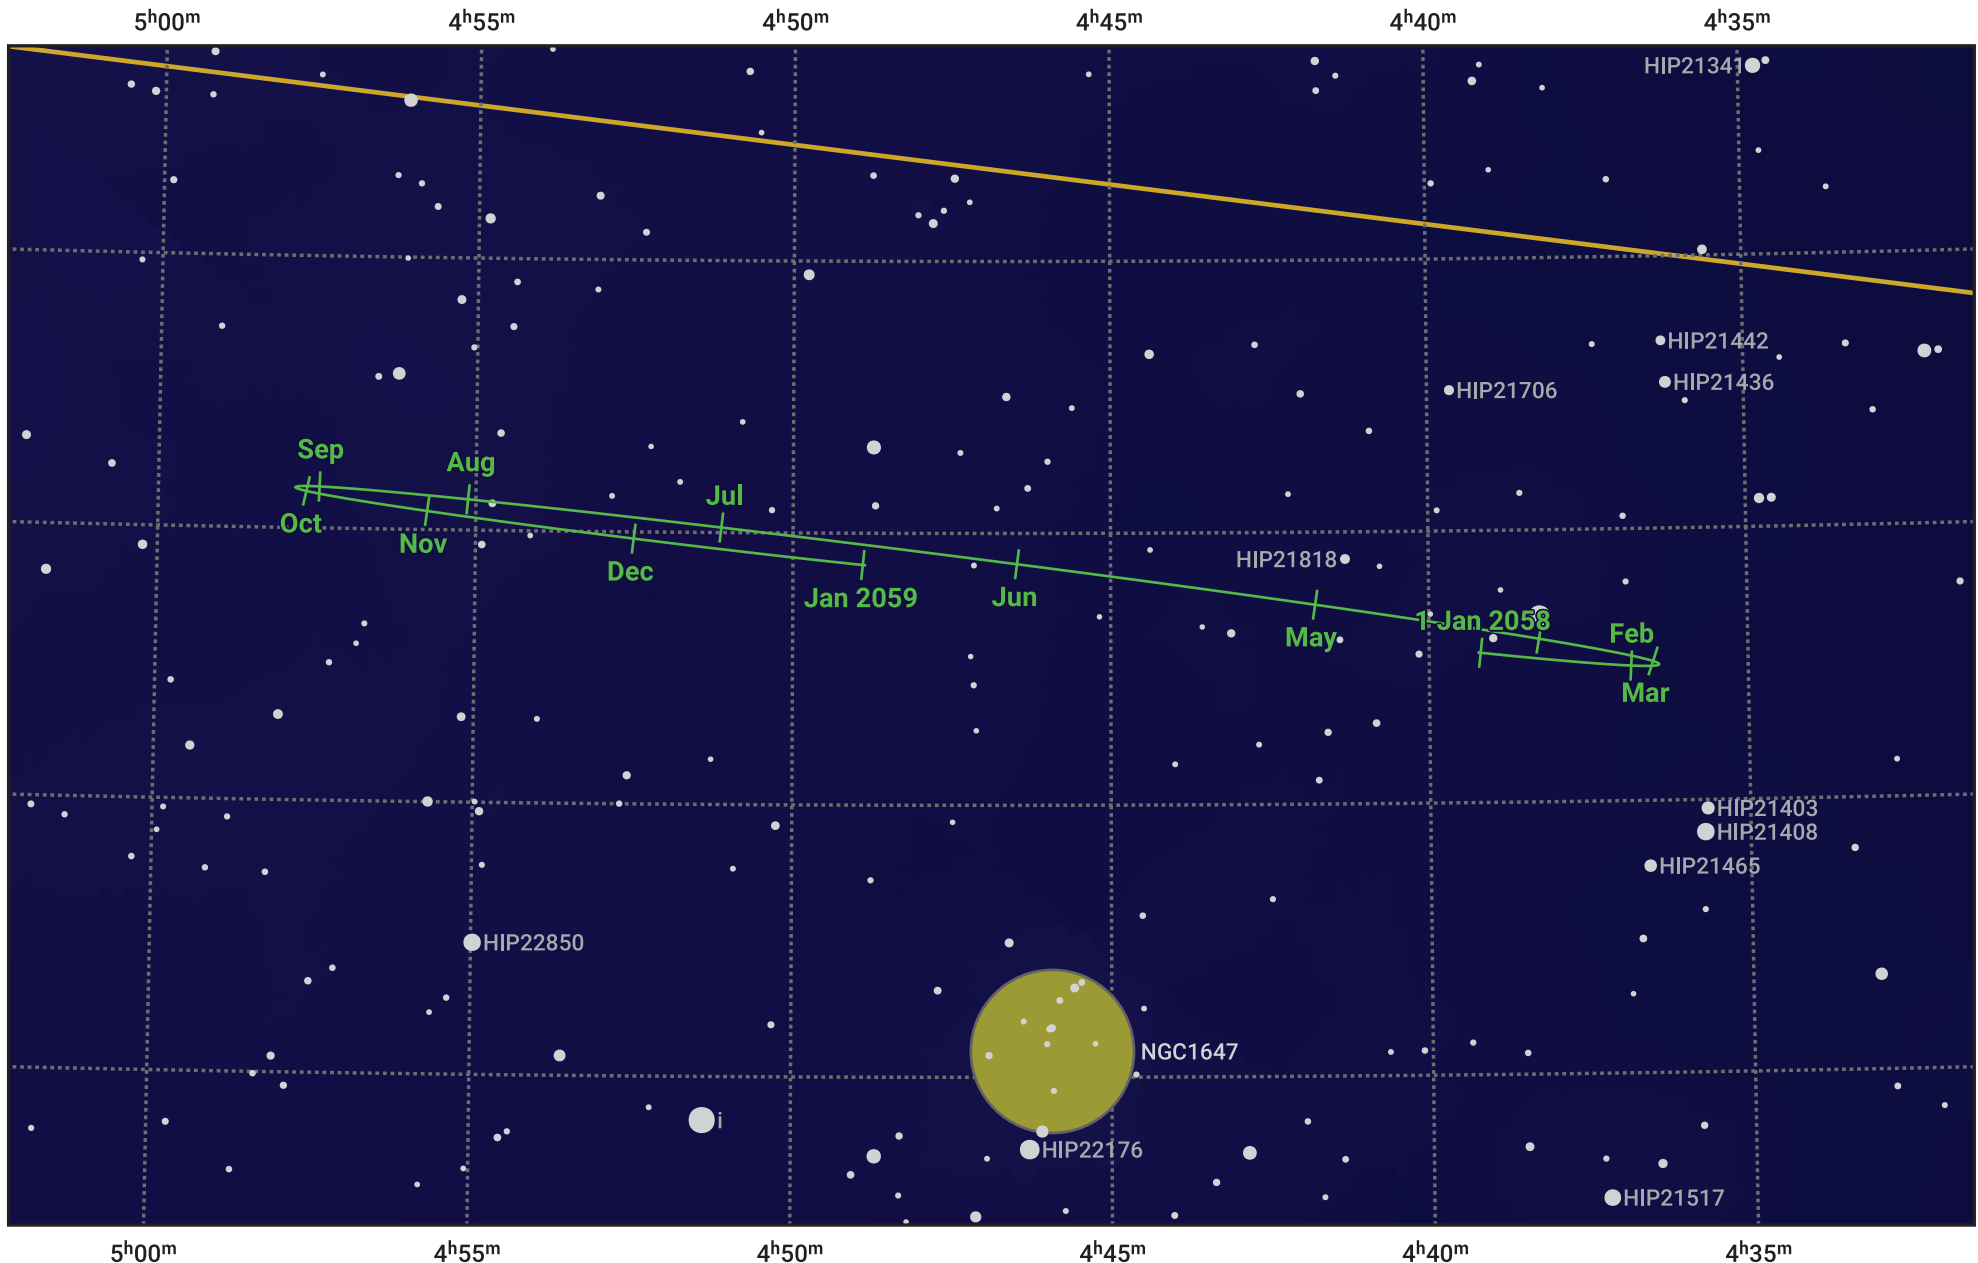

# The path of Neptune in 2058

© Dominic Ford 2011–2024. Date markers placed at midnight UTC. Downloaded from <https://in-the-sky.org>

Magnitude scale: • 10.0 • 9.0 • 8.0 • 7.0 • 6.0 • 5.0

— Ecliptic Plane

Galaxy    Bright nebula    Open cluster    Globular cluster

Date	Mag	Angular size
2058 Jan 1	7.8	2.4"
2058 Apr 1	7.9	2.3"
2058 Jul 1	7.9	2.2"
2058 Oct 1	7.9	2.3"
2059 Jan 1	7.8	2.4"