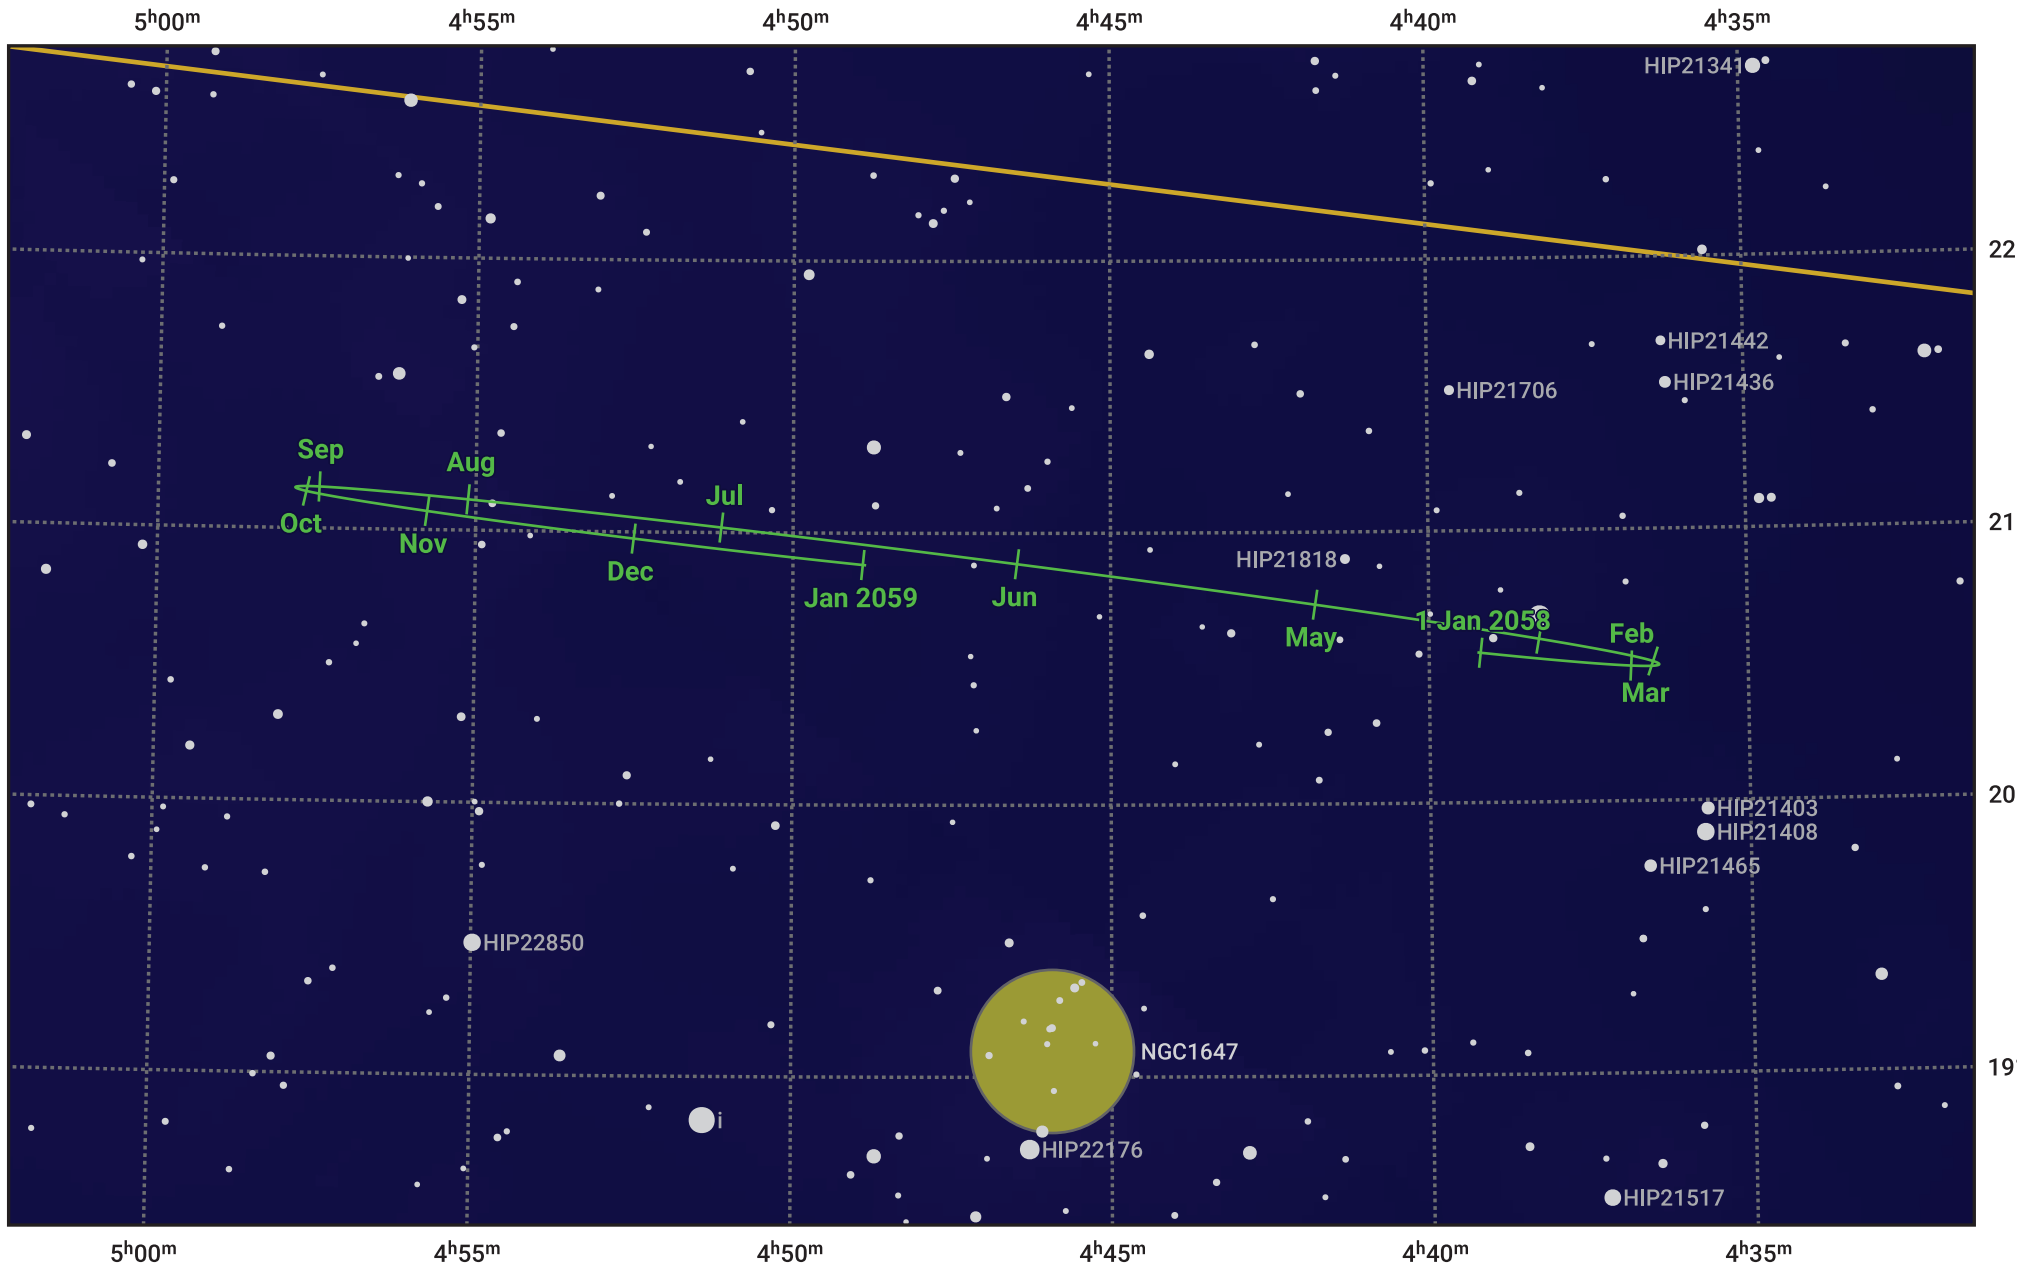

# The path of Neptune in 2058

© Dominic Ford 2011–2023. Date markers placed at midnight UTC. Downloaded from <https://in-the-sky.org>

Magnitude scale: • 10.0 • 9.0 • 8.0 • 7.0 • 6.0 • 5.0

— Ecliptic Plane

- Galaxy
- Bright nebula
- Open cluster
- ⊕ Globular cluster

Date	Mag	Angular size
2058 Jan 1	7.8	2.4"
2058 Apr 1	7.9	2.3"
2058 Jul 1	7.9	2.2"
2058 Oct 1	7.9	2.3"
2059 Jan 1	7.8	2.4"