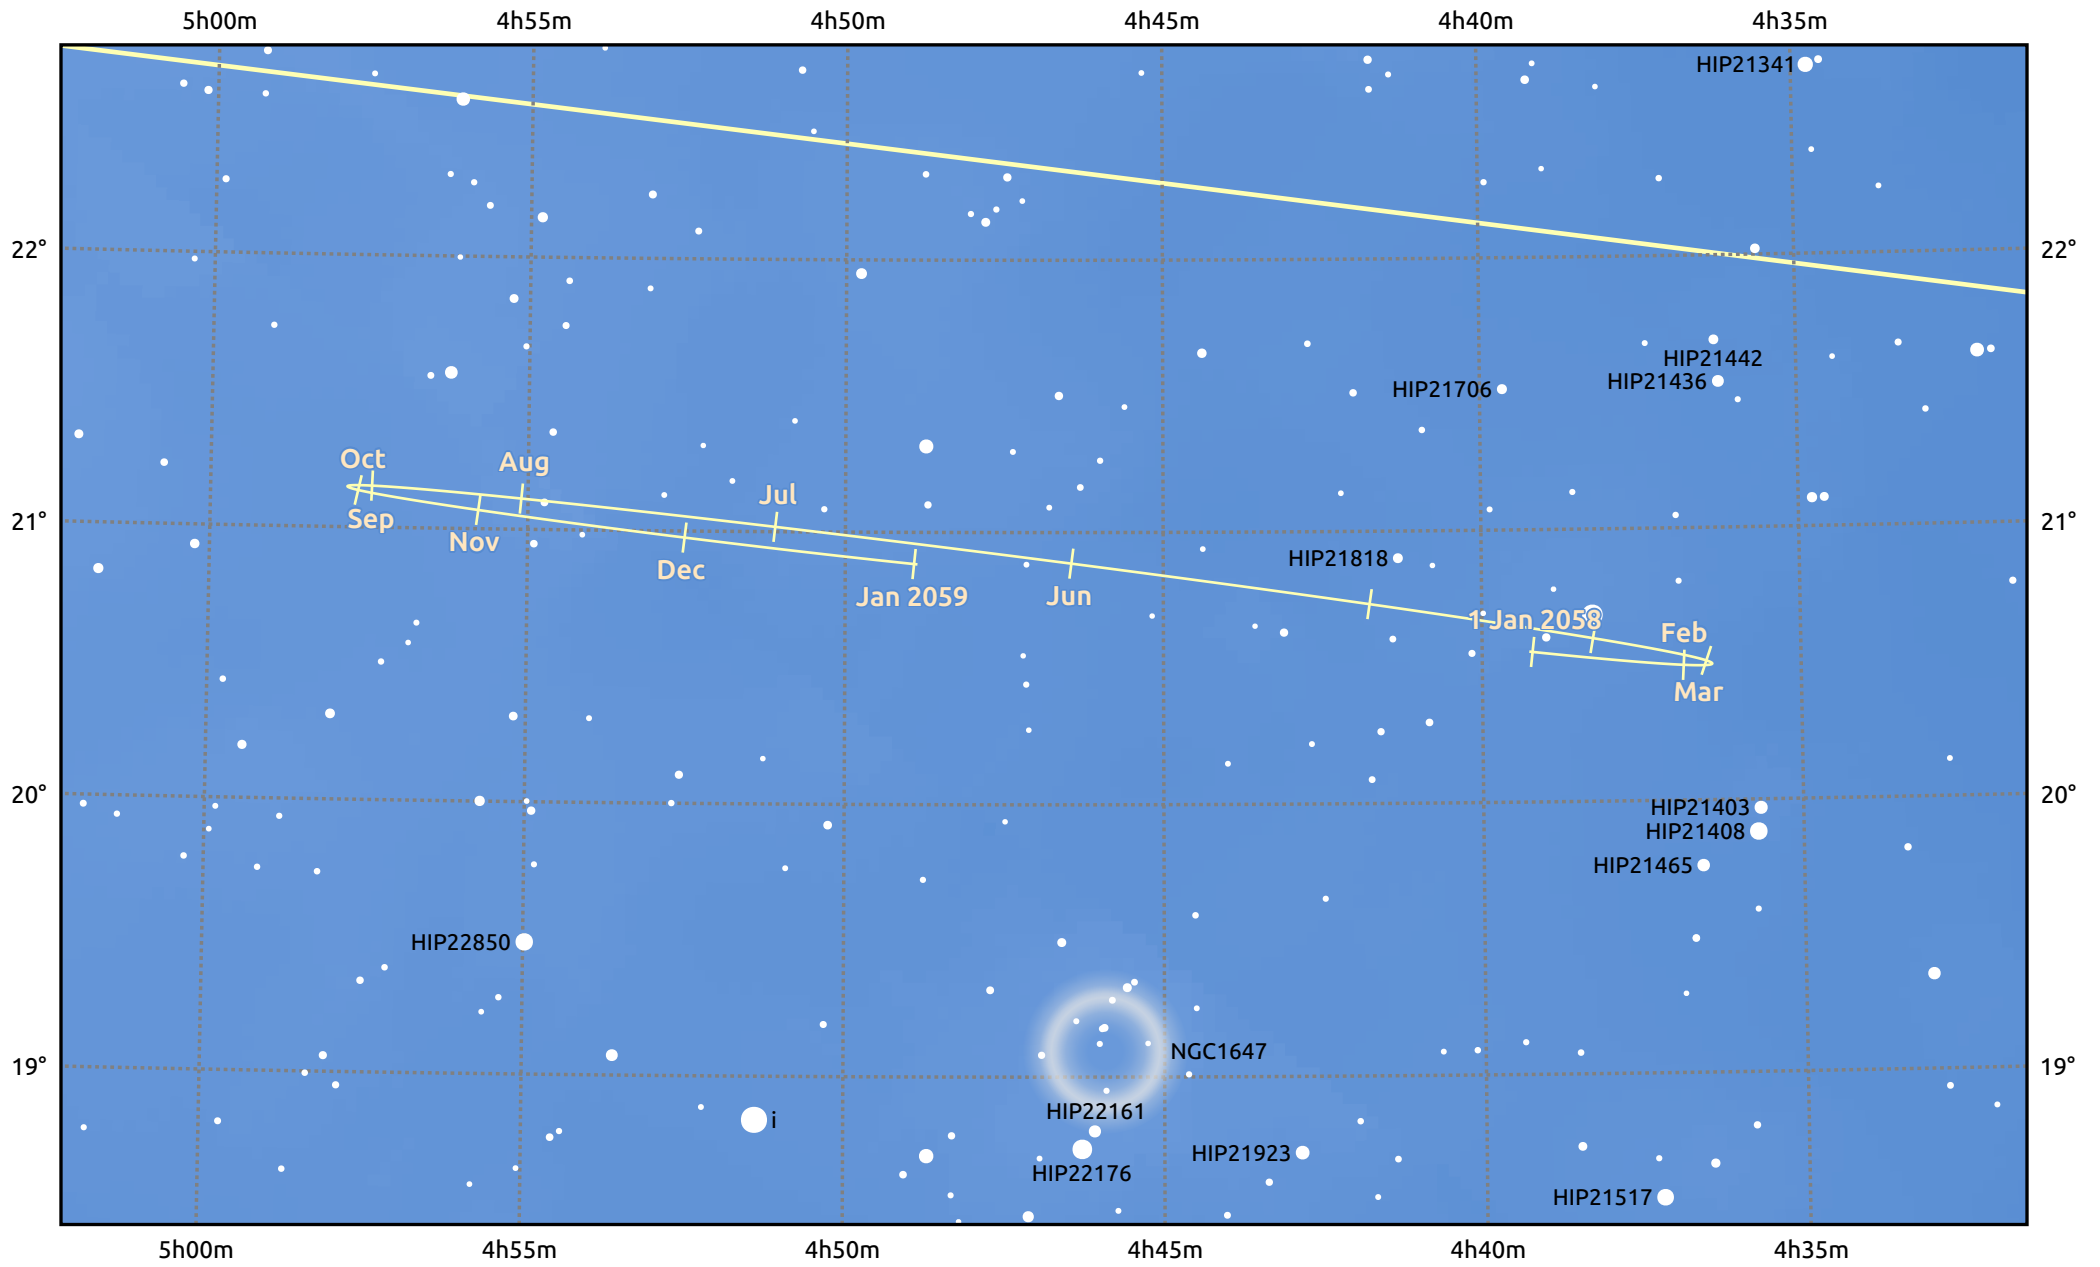

The path of Neptune in 2058

© Dominic Ford 2011–2025. Date markers placed at midnight UTC. Downloaded from <https://in-the-sky.org>

Magnitude scale: ● 10.0 ● 9.0 ● 8.0 ● 7.0 ● 6.0 ● 5.0

— Ecliptic Plane

Galaxy Bright nebula Open cluster Globular cluster Planetary nebula

Date	Mag	Angular size
2058 Jan 1	7.8	2.4"
2058 Apr 1	7.9	2.3"
2058 Jul 1	7.9	2.2"
2058 Oct 1	7.9	2.3"
2059 Jan 1	7.8	2.4"