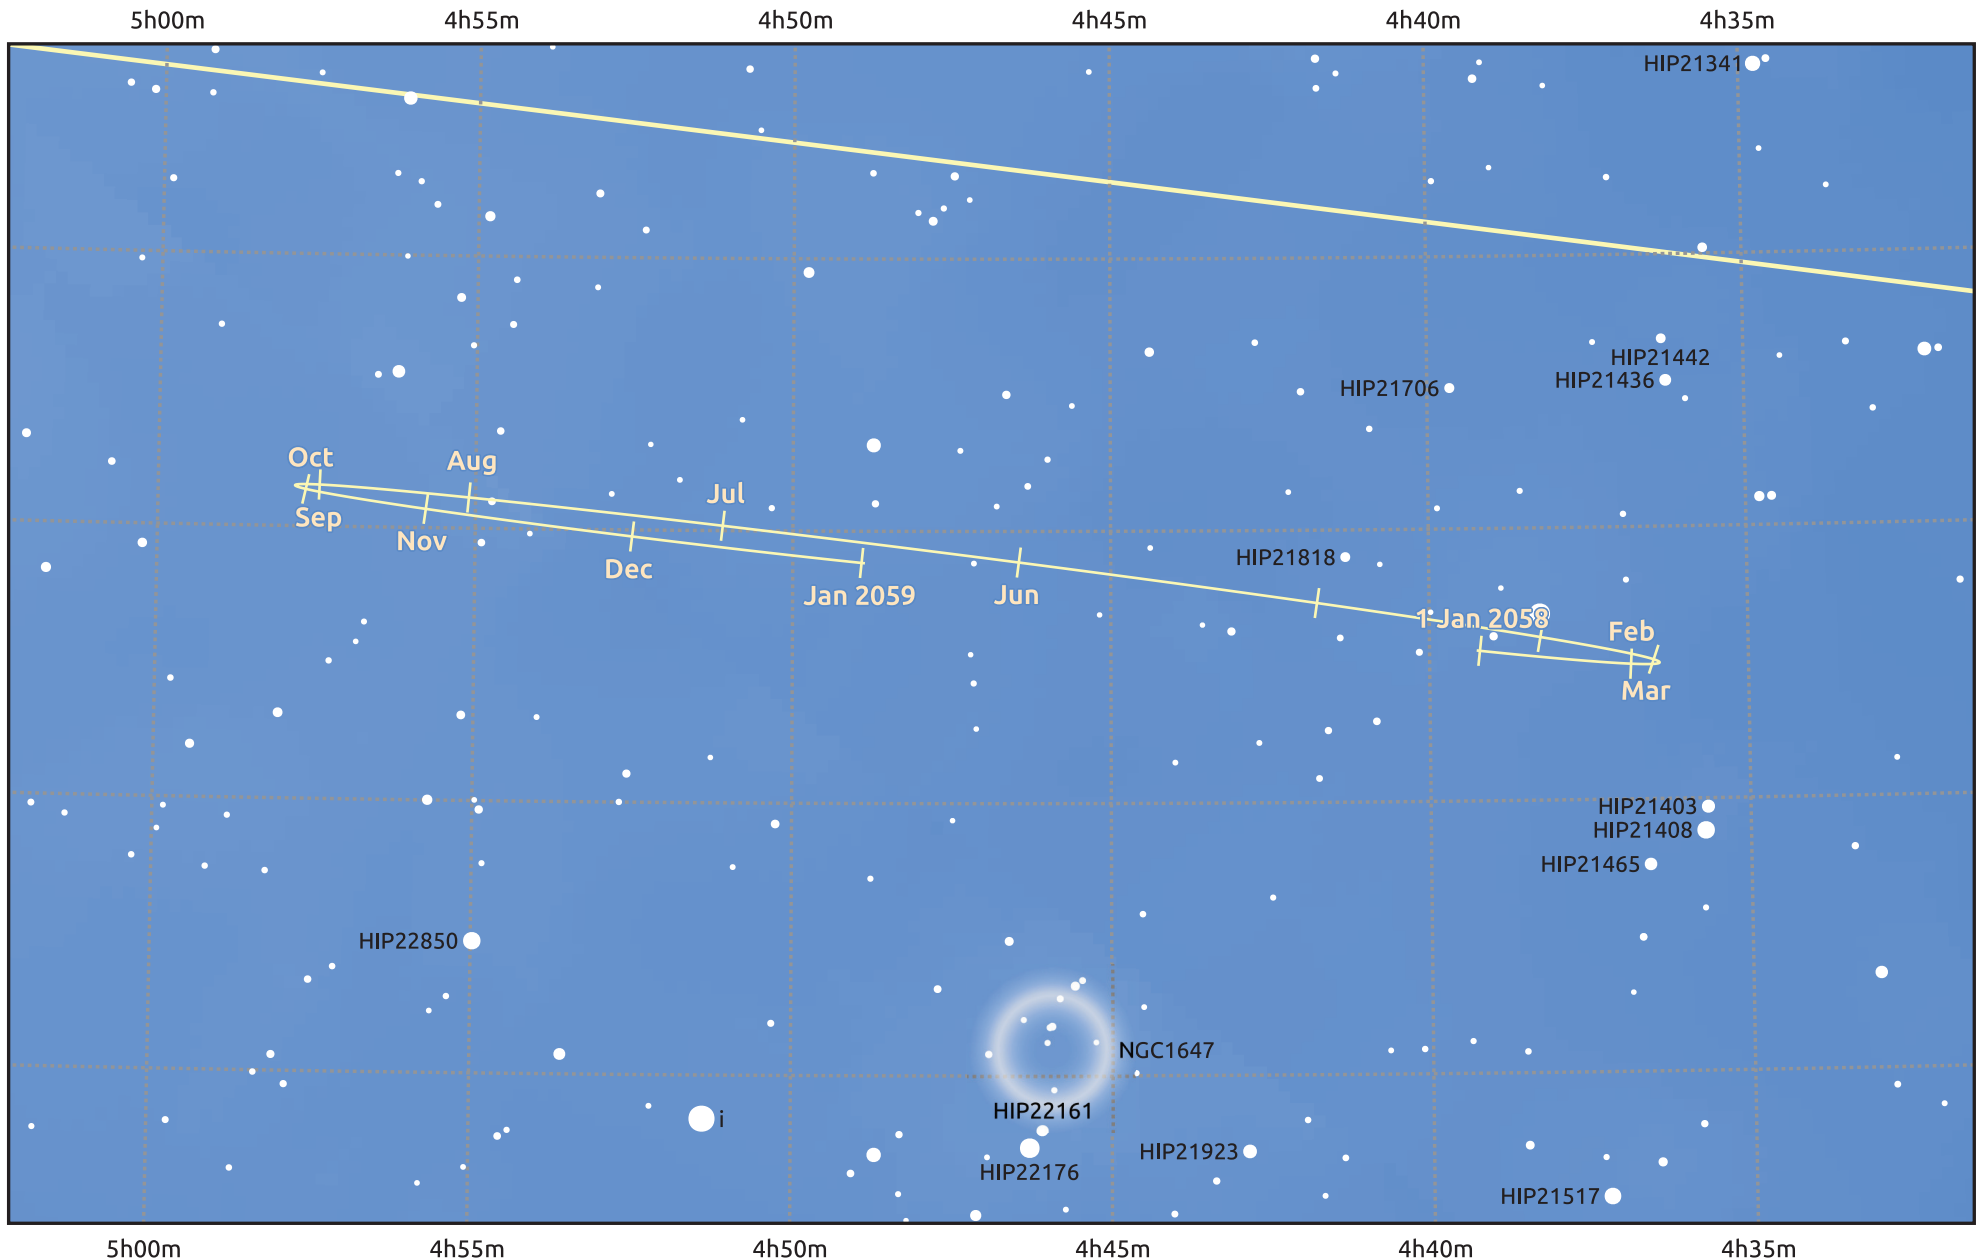

The path of Neptune in 2058

© Dominic Ford 2011–2025. Date markers placed at midnight UTC. Downloaded from <https://in-the-sky.org>

Magnitude scale: ● 10.0 ● 9.0 ● 8.0 ● 7.0 ● 6.0 ● 5.0

— Ecliptic Plane

Galaxy Bright nebula Open cluster Globular cluster Planetary nebula

Date	Mag	Angular size
2058 Jan 1	7.8	2.4"
2058 Apr 1	7.9	2.3"
2058 Jul 1	7.9	2.2"
2058 Oct 1	7.9	2.3"
2059 Jan 1	7.8	2.4"