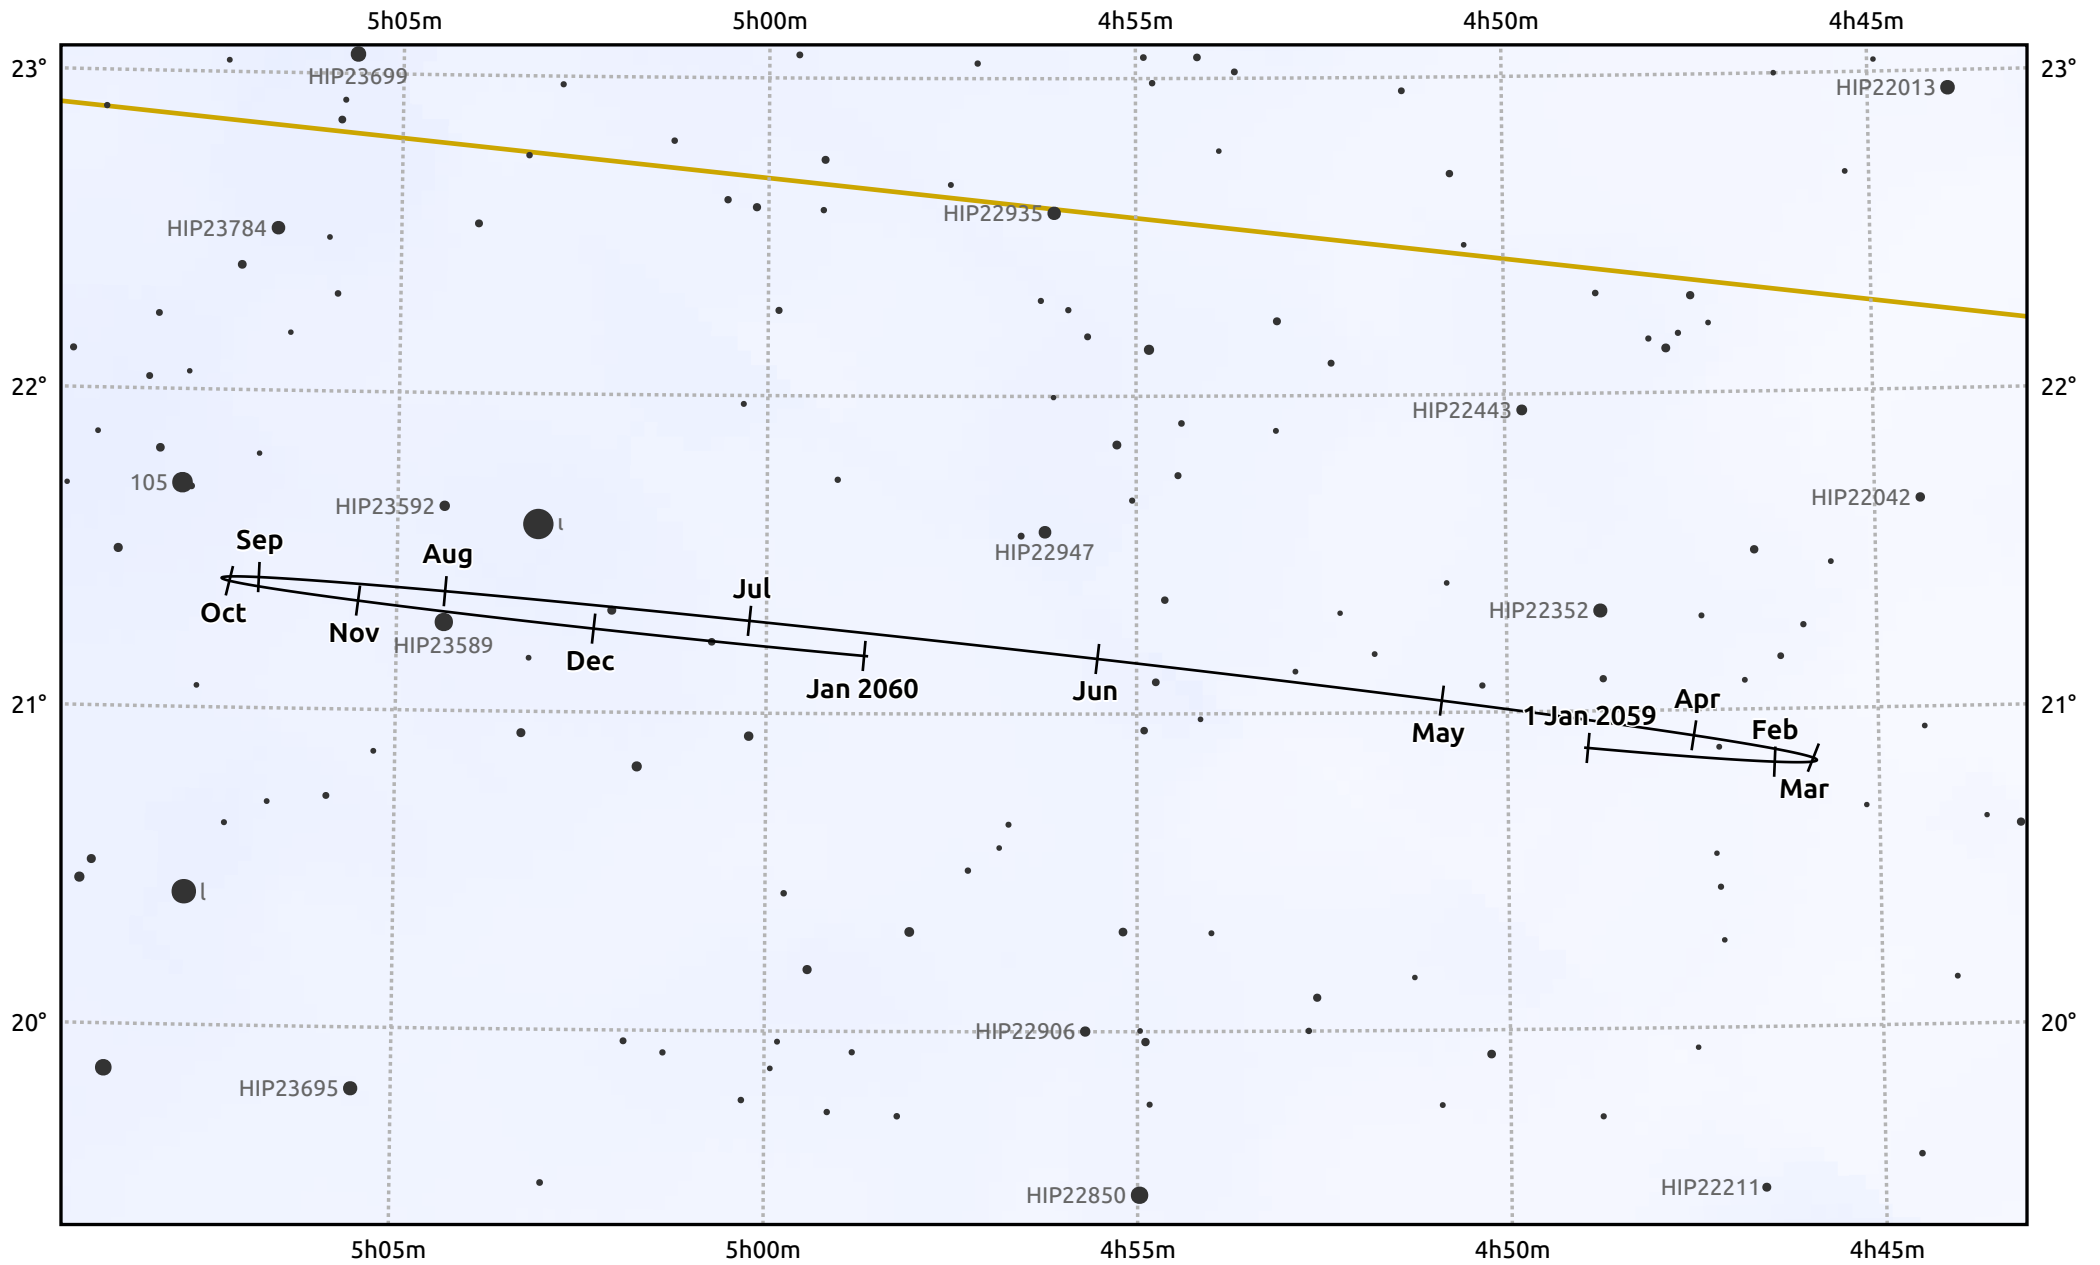

The path of Neptune in 2059

© Dominic Ford 2011–2025. Date markers placed at midnight UTC. Downloaded from <https://in-the-sky.org>

Magnitude scale: • 10.0 • 9.0 • 8.0 • 7.0 • 6.0 • 5.0 • 4.0

— Ecliptic Plane

● Galaxy
 ■ Bright nebula
 ● Open cluster
 ⊕ Globular cluster
 + Planetary nebula

Date	Mag	Angular size
2059 Jan 1	7.8	2.4"
2059 Apr 1	7.9	2.3"
2059 Jul 1	7.9	2.2"
2059 Oct 1	7.9	2.3"
2060 Jan 1	7.8	2.4"