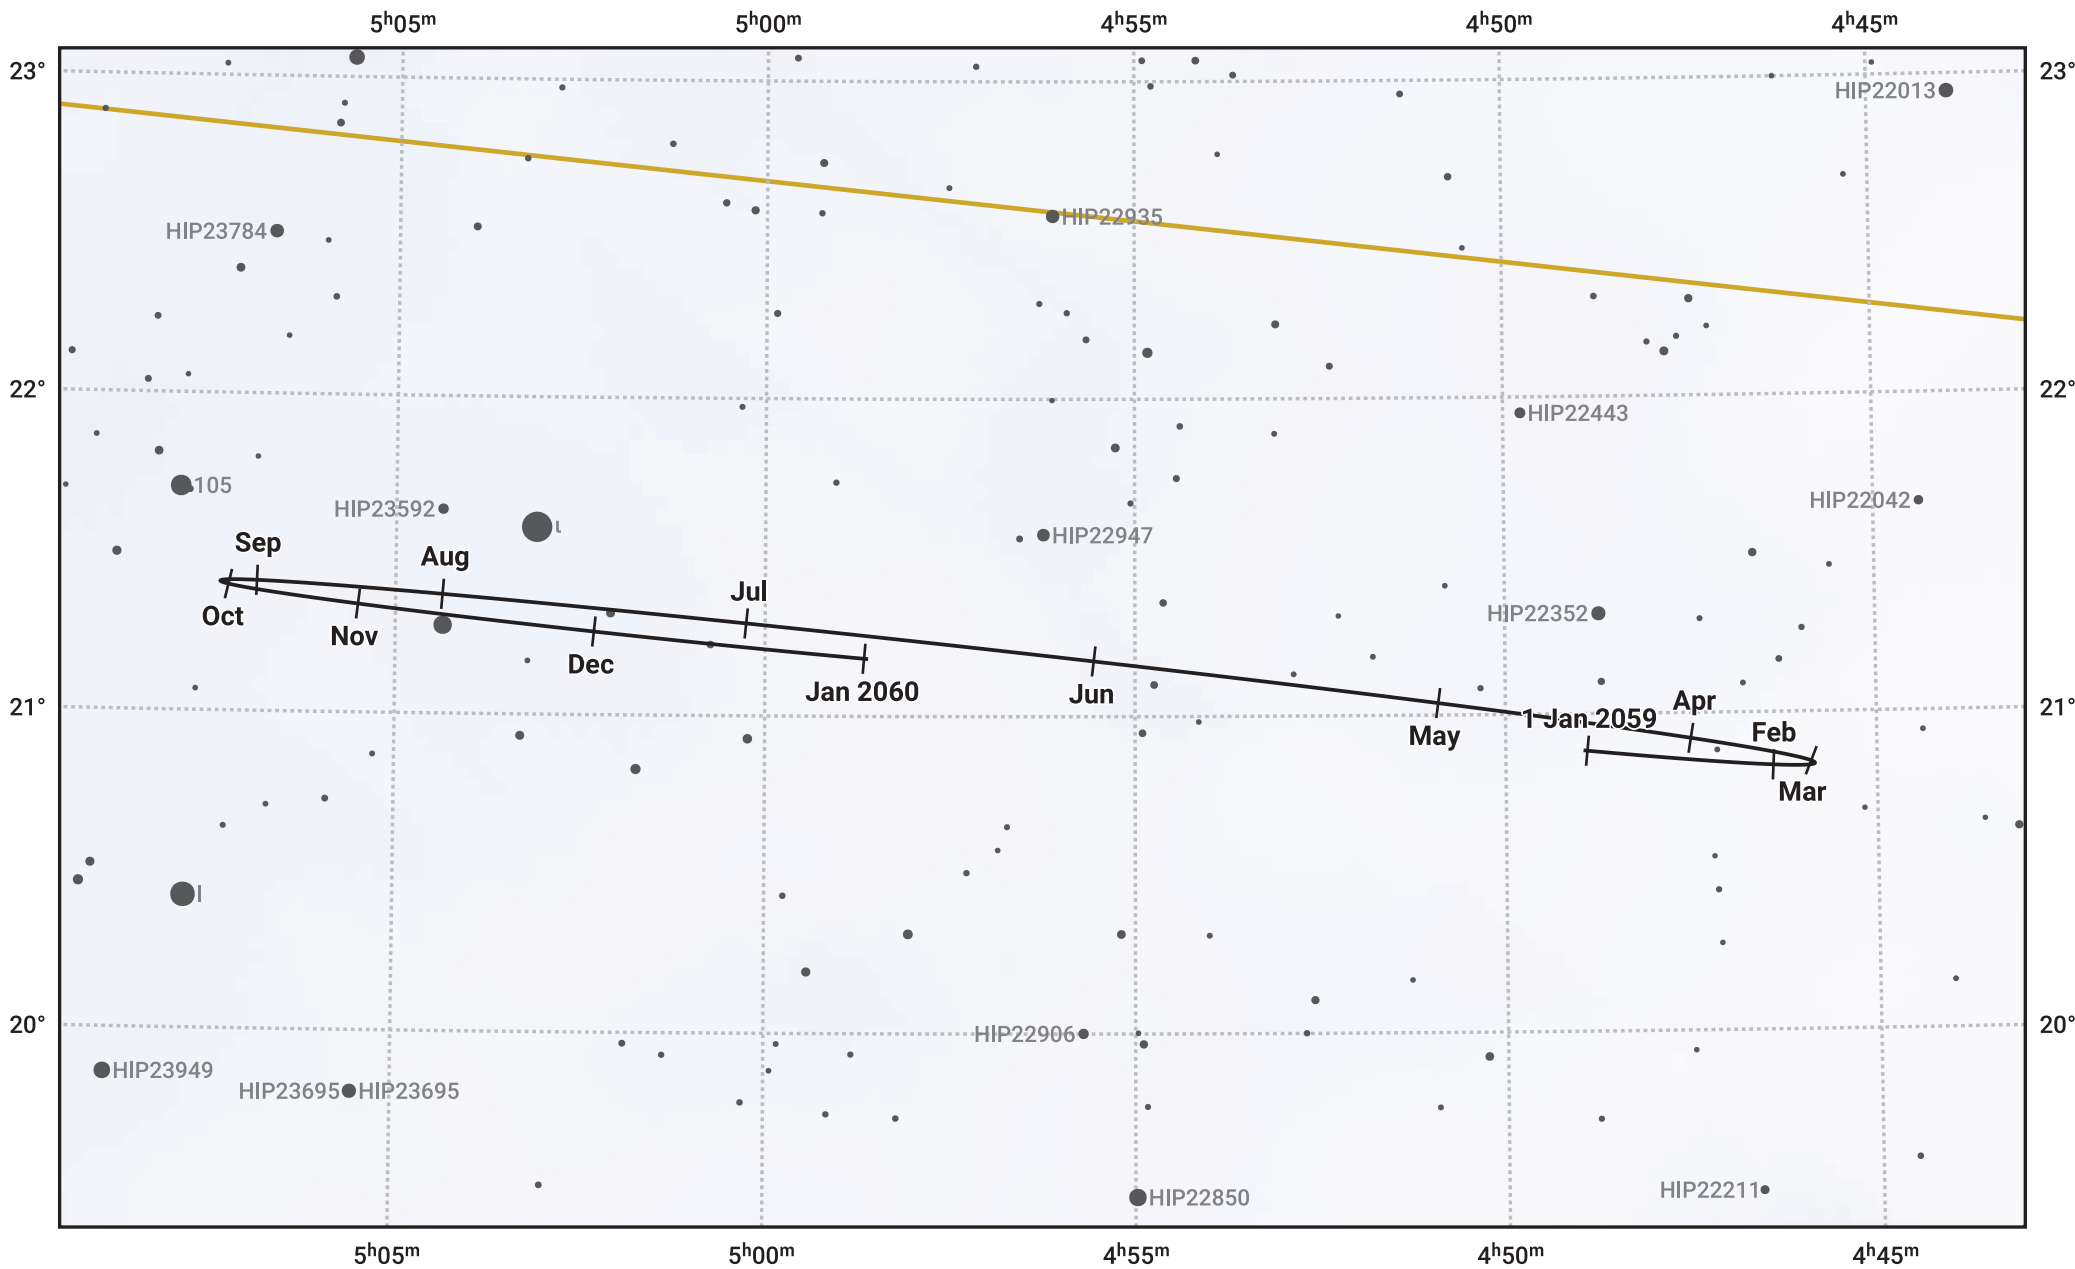

# The path of Neptune in 2059

© Dominic Ford 2011–2024. Date markers placed at midnight UTC. Downloaded from <https://in-the-sky.org>

Magnitude scale:  10.0  9.0  8.0  7.0  6.0  5.0  4.0

Ecliptic Plane

Galaxy  
  Bright nebula  
  Open cluster  
  Globular cluster

Date	Mag	Angular size
2059 Jan 1	7.8	2.4"
2059 Apr 1	7.9	2.3"
2059 Jul 1	7.9	2.2"
2059 Oct 1	7.9	2.3"
2060 Jan 1	7.8	2.4"