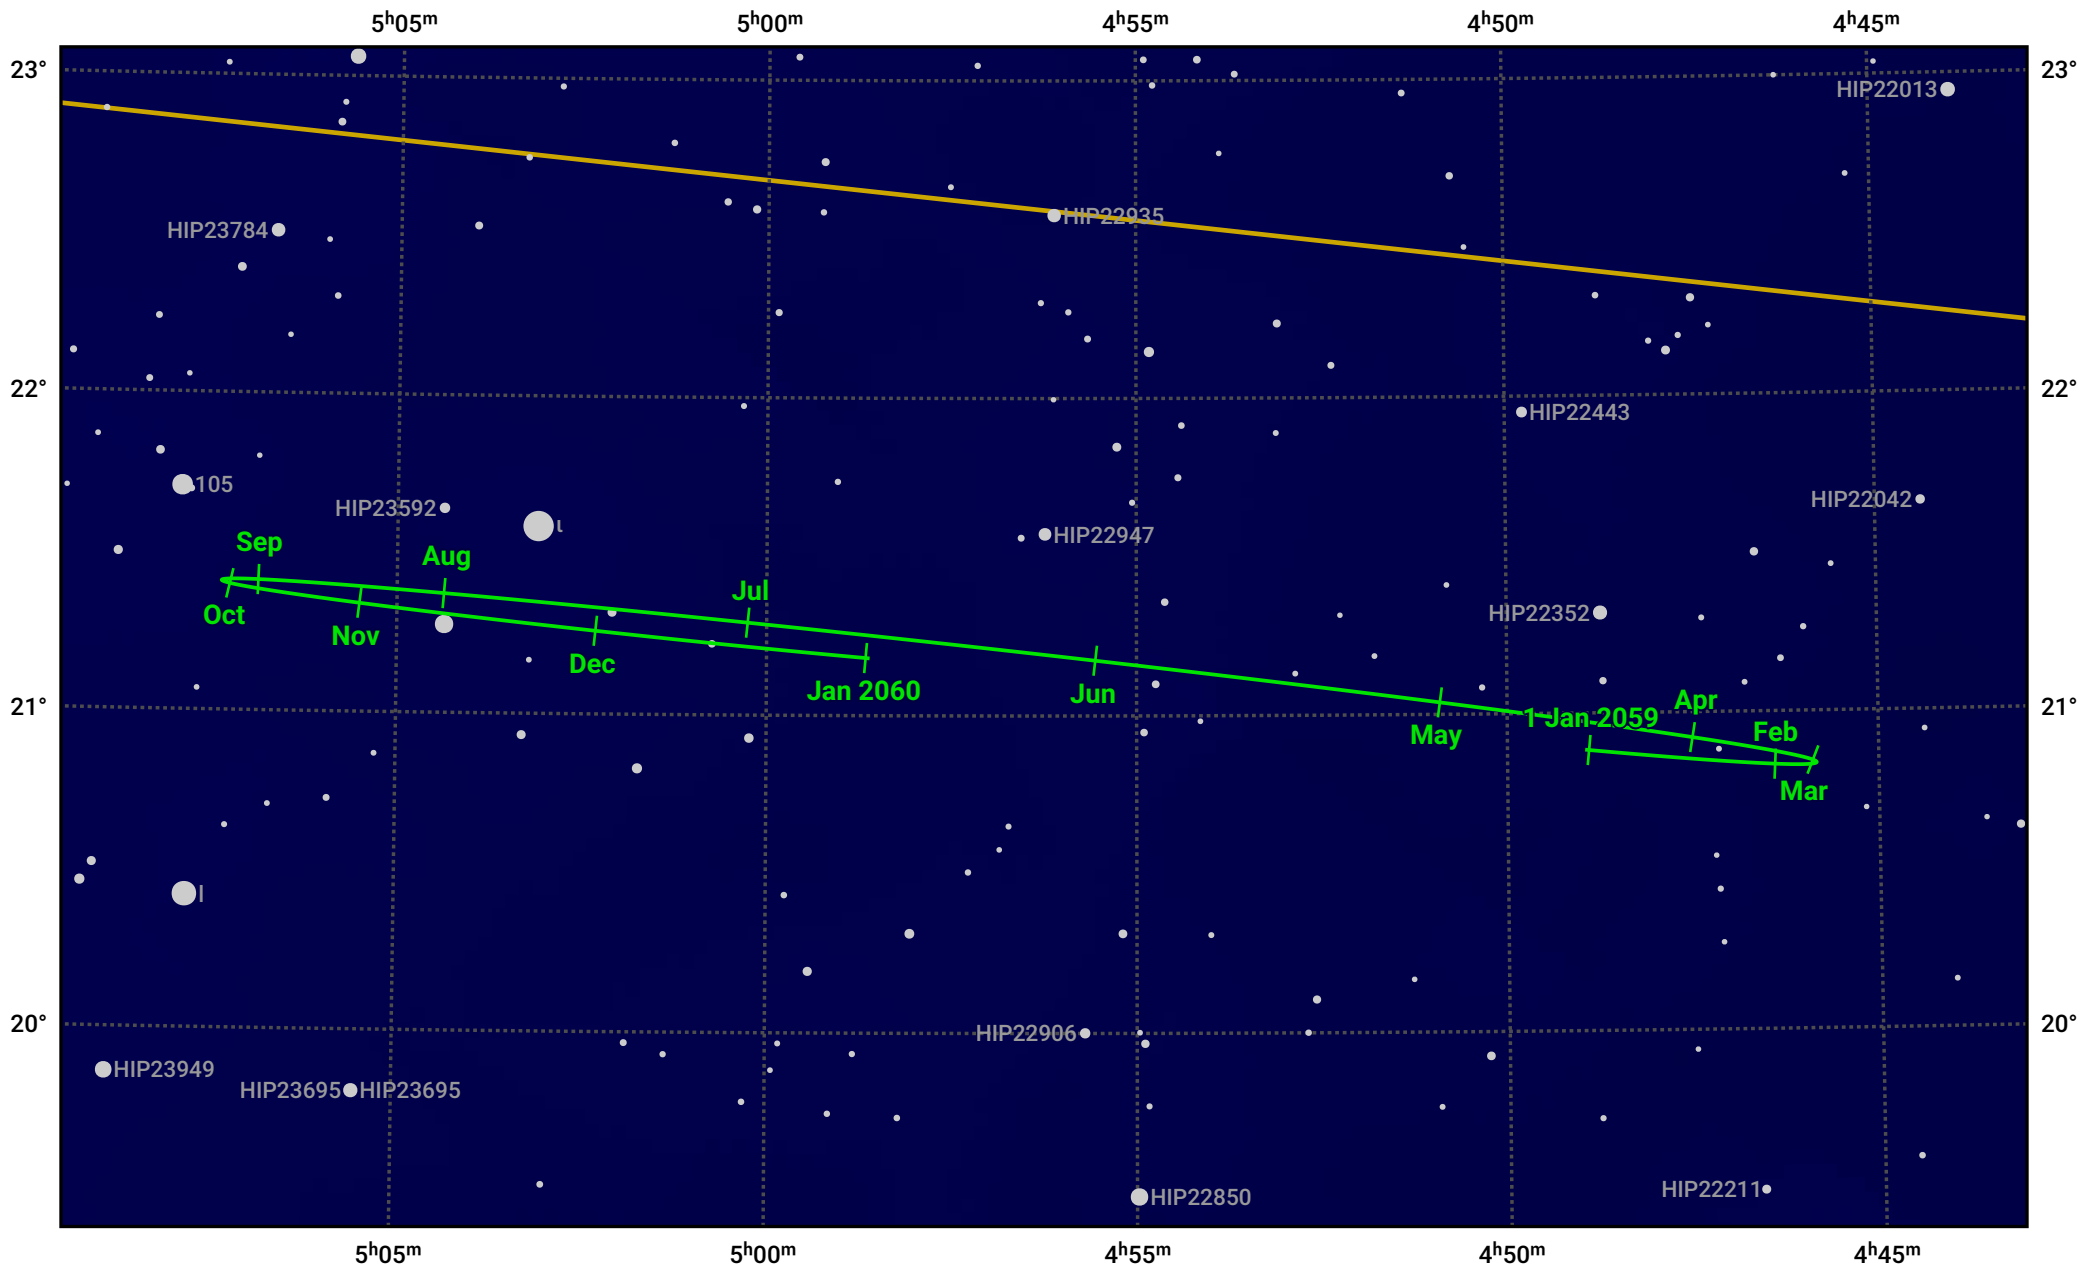

# The path of Neptune in 2059

© Dominic Ford 2011–2024. Date markers placed at midnight UTC. Downloaded from <https://in-the-sky.org>

Magnitude scale: ● 10.0 ● 9.0 ● 8.0 ● 7.0 ● 6.0 ● 5.0 ● 4.0

— Ecliptic Plane

● Galaxy ■ Bright nebula ● Open cluster ● Globular cluster

Date	Mag	Angular size
2059 Jan 1	7.8	2.4"
2059 Apr 1	7.9	2.3"
2059 Jul 1	7.9	2.2"
2059 Oct 1	7.9	2.3"
2060 Jan 1	7.8	2.4"