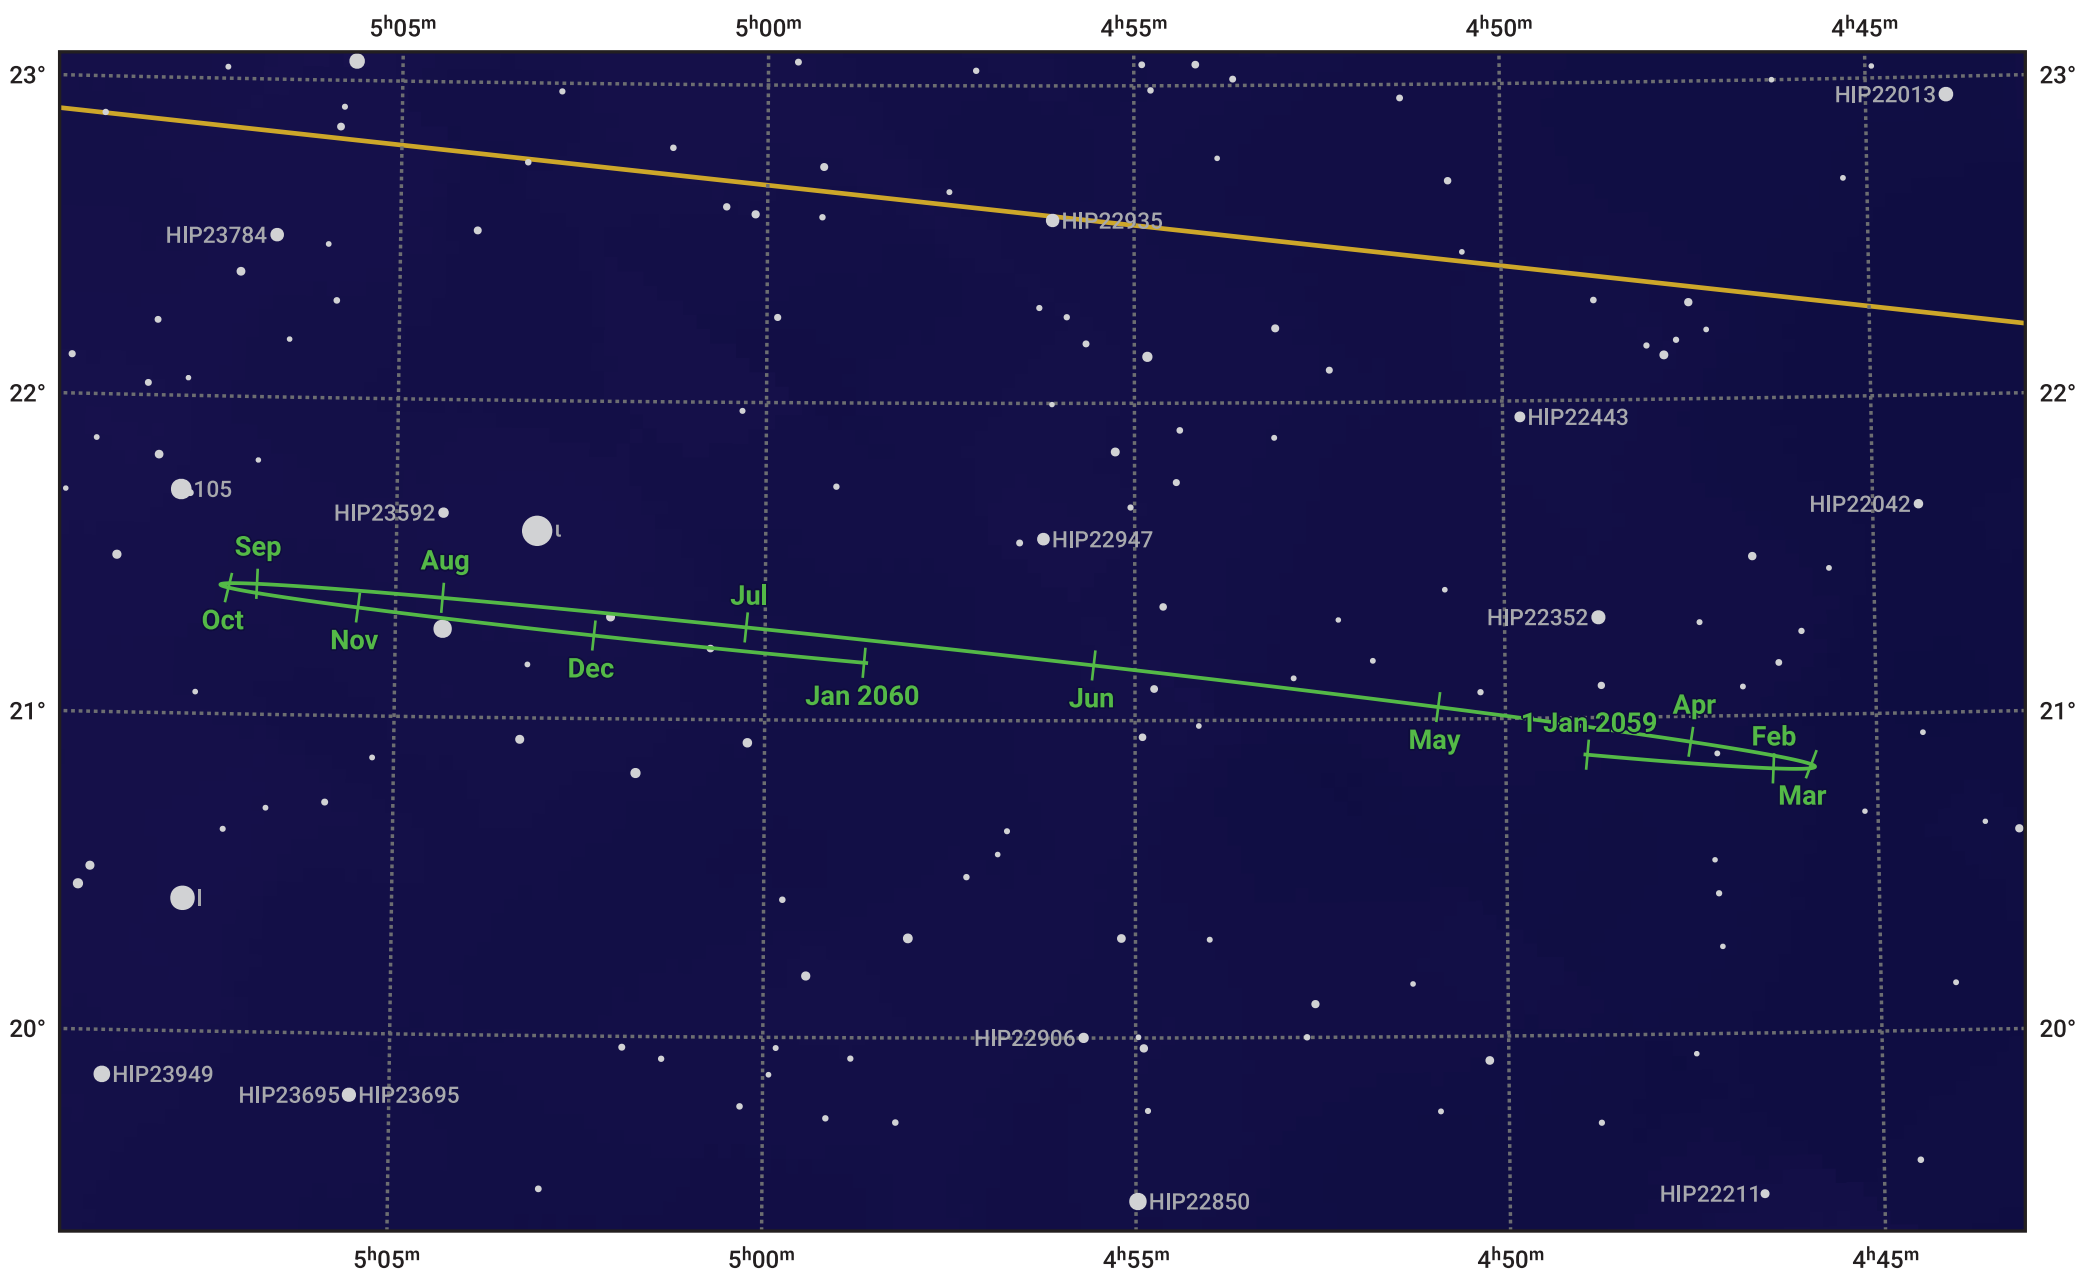

The path of Neptune in 2059

© Dominic Ford 2011–2024. Date markers placed at midnight UTC. Downloaded from <https://in-the-sky.org>

Magnitude scale: 10.0 9.0 8.0 7.0 6.0 5.0 4.0

Ecliptic Plane

Galaxy
 Bright nebula
 Open cluster
 + Globular cluster

Date	Mag	Angular size
2059 Jan 1	7.8	2.4"
2059 Apr 1	7.9	2.3"
2059 Jul 1	7.9	2.2"
2059 Oct 1	7.9	2.3"
2060 Jan 1	7.8	2.4"