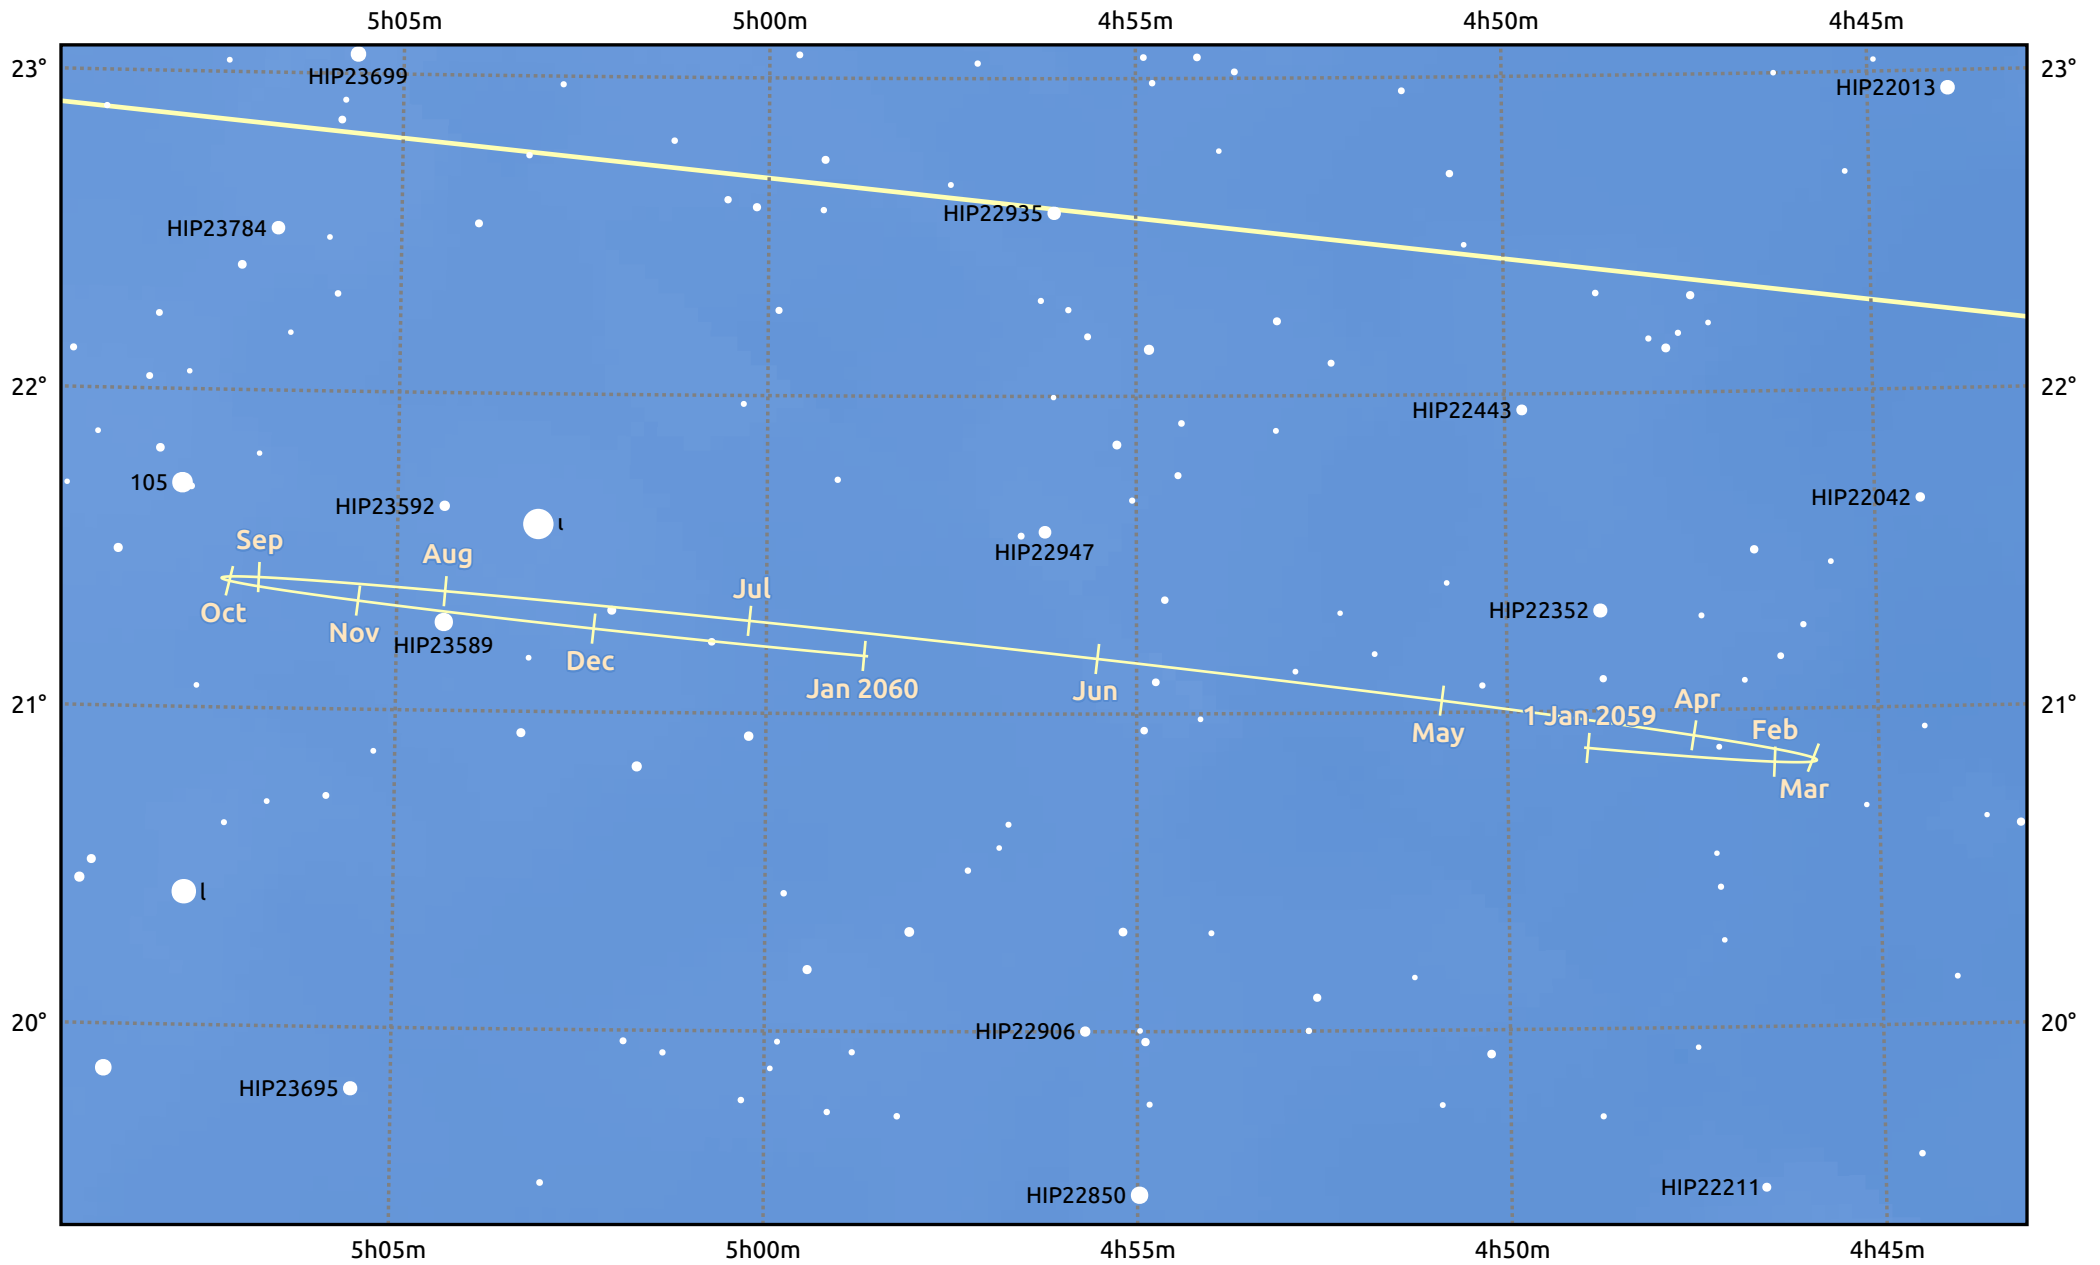

# The path of Neptune in 2059

© Dominic Ford 2011–2025. Date markers placed at midnight UTC. Downloaded from <https://in-the-sky.org>

Magnitude scale: • 10.0 • 9.0 • 8.0 • 7.0 • 6.0 • 5.0 • 4.0

— Ecliptic Plane

Galaxy Bright nebula Open cluster Globular cluster Planetary nebula

Date	Mag	Angular size
2059 Jan 1	7.8	2.4"
2059 Apr 1	7.9	2.3"
2059 Jul 1	7.9	2.2"
2059 Oct 1	7.9	2.3"
2060 Jan 1	7.8	2.4"