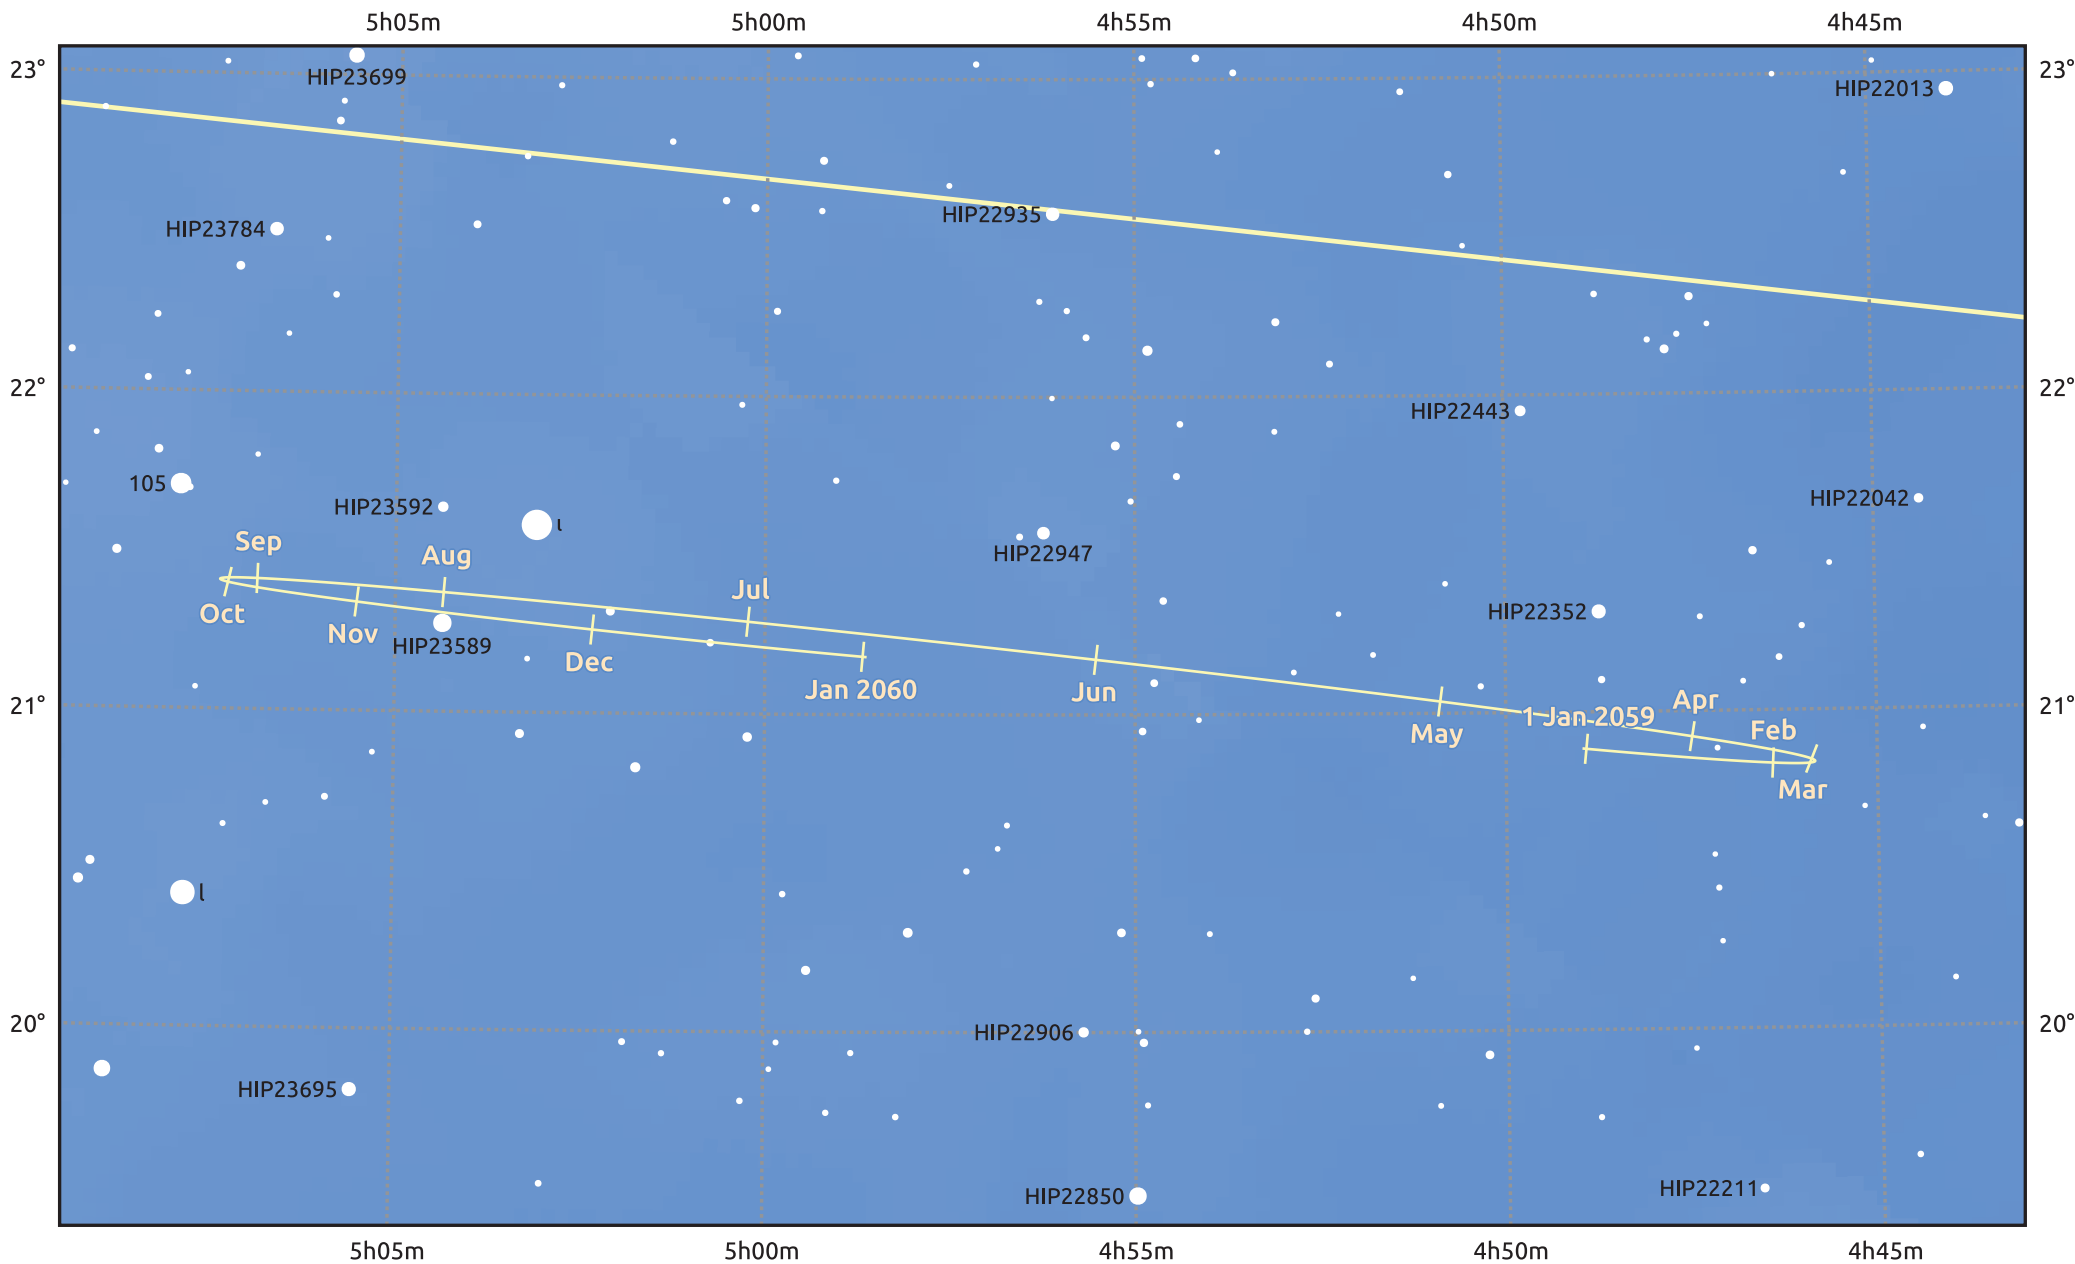

The path of Neptune in 2059

© Dominic Ford 2011–2025. Date markers placed at midnight UTC. Downloaded from <https://in-the-sky.org>

Magnitude scale: 10.0 9.0 8.0 7.0 6.0 5.0 4.0

Ecliptic Plane

Galaxy Bright nebula Open cluster Globular cluster Planetary nebula

Date	Mag	Angular size
2059 Jan 1	7.8	2.4"
2059 Apr 1	7.9	2.3"
2059 Jul 1	7.9	2.2"
2059 Oct 1	7.9	2.3"
2060 Jan 1	7.8	2.4"