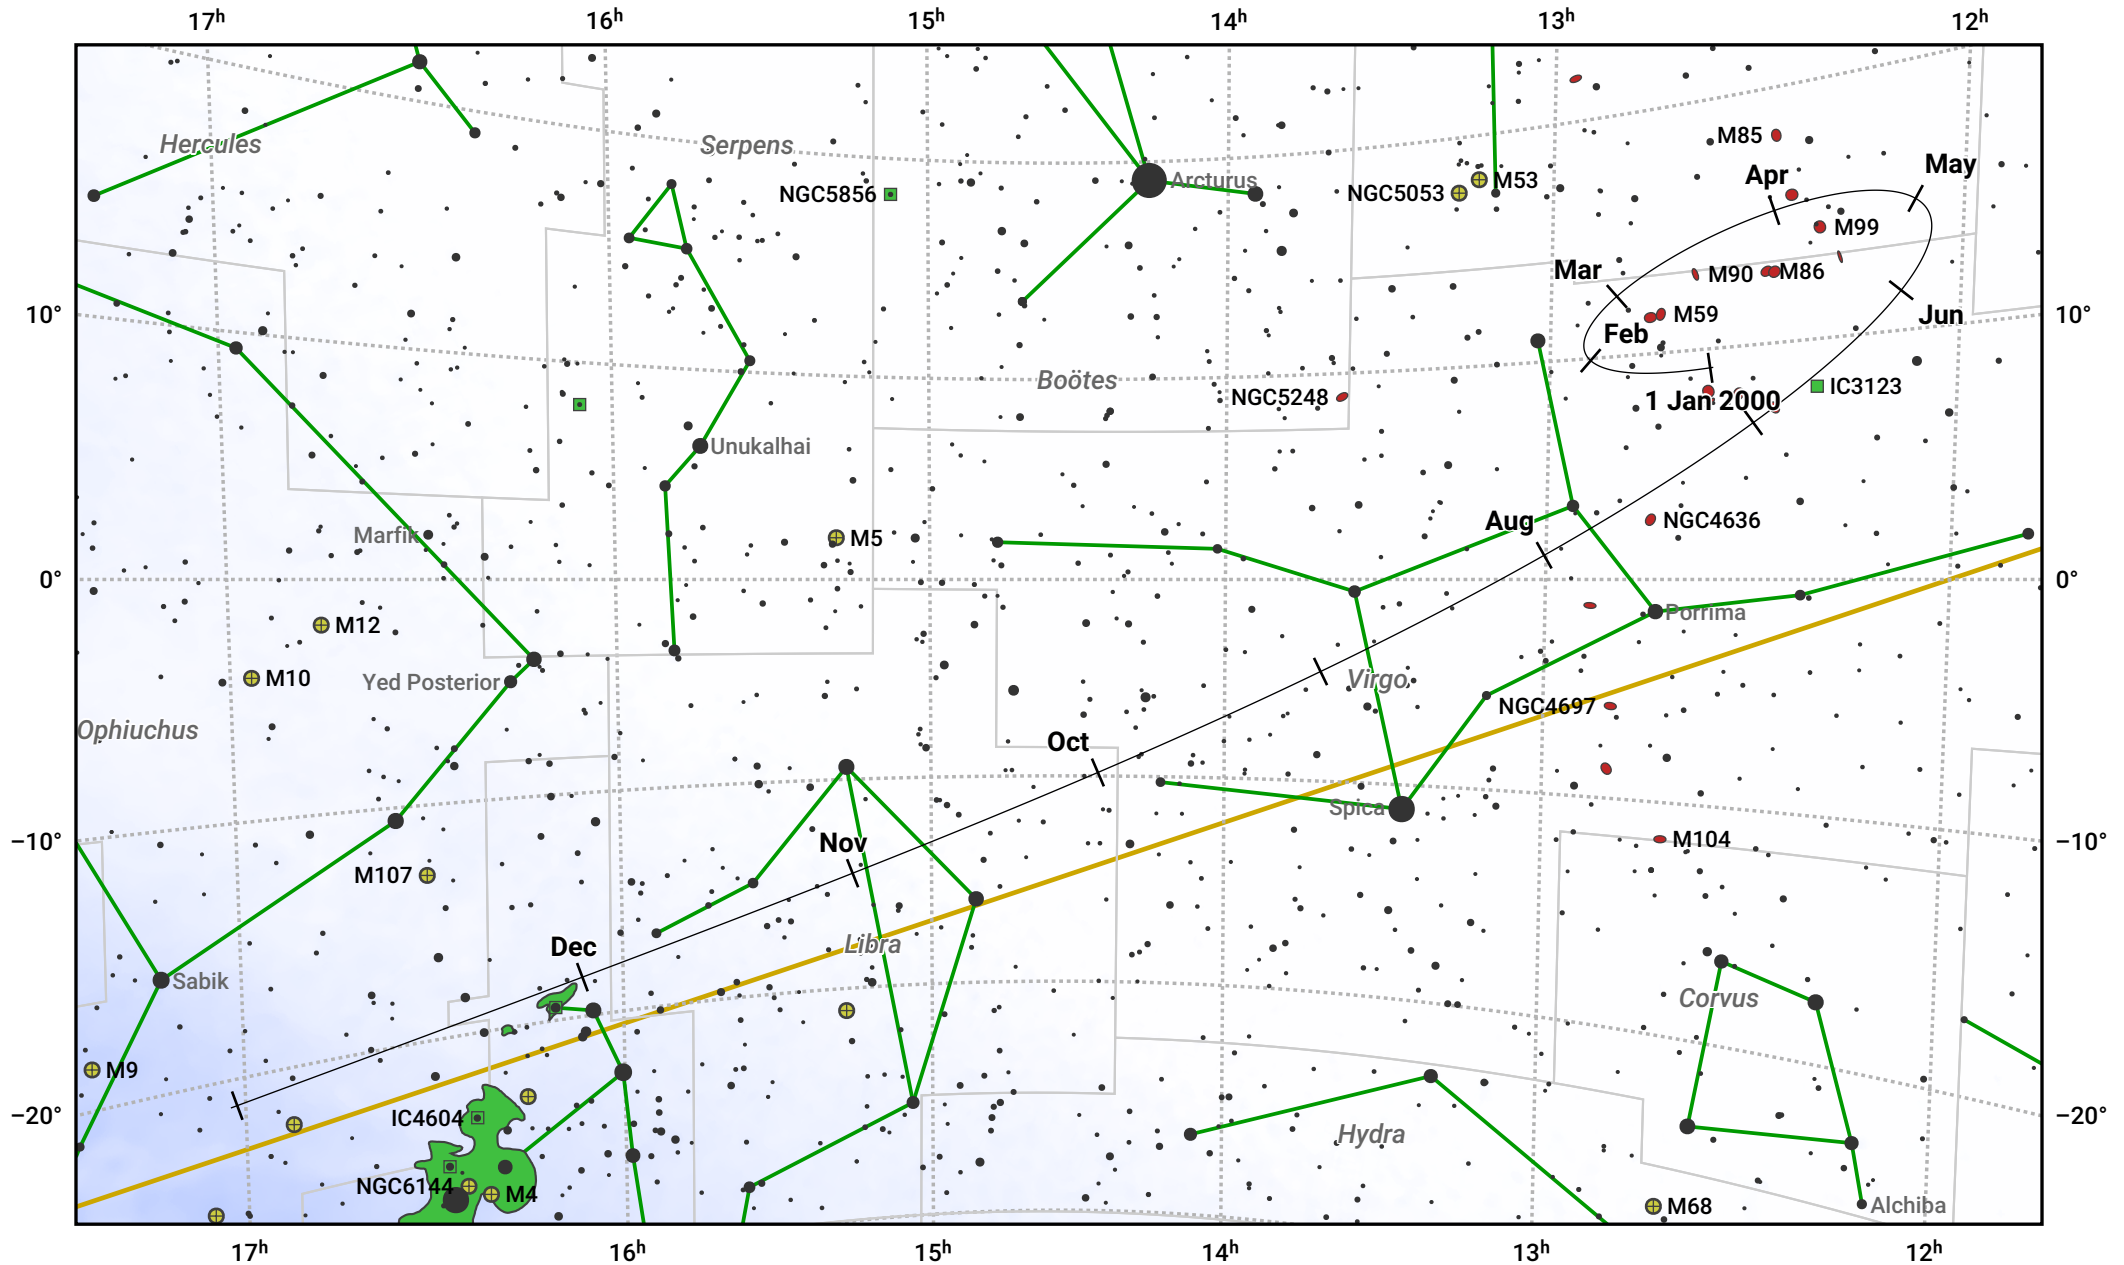

# The path of Ceres in 2000

© Dominic Ford 2011–2024. Date markers placed at midnight UTC. Downloaded from <https://in-the-sky.org>

Magnitude scale: · 7.0 · 6.0 · 5.0 · 4.0 · 3.0 · 2.0 · 1.0 · 0.0

— Ecliptic Plane

● Galaxy    ■ Bright nebula    ● Open cluster    ⊕ Globular cluster

Date	Mag
2000 Jan 1	8.2
2000 Feb 28	7.2
2000 Apr 1	7.0
2000 Jun 7	8.2
2000 Jul 1	8.5
2000 Oct 1	8.9
2001 Jan 1	8.9