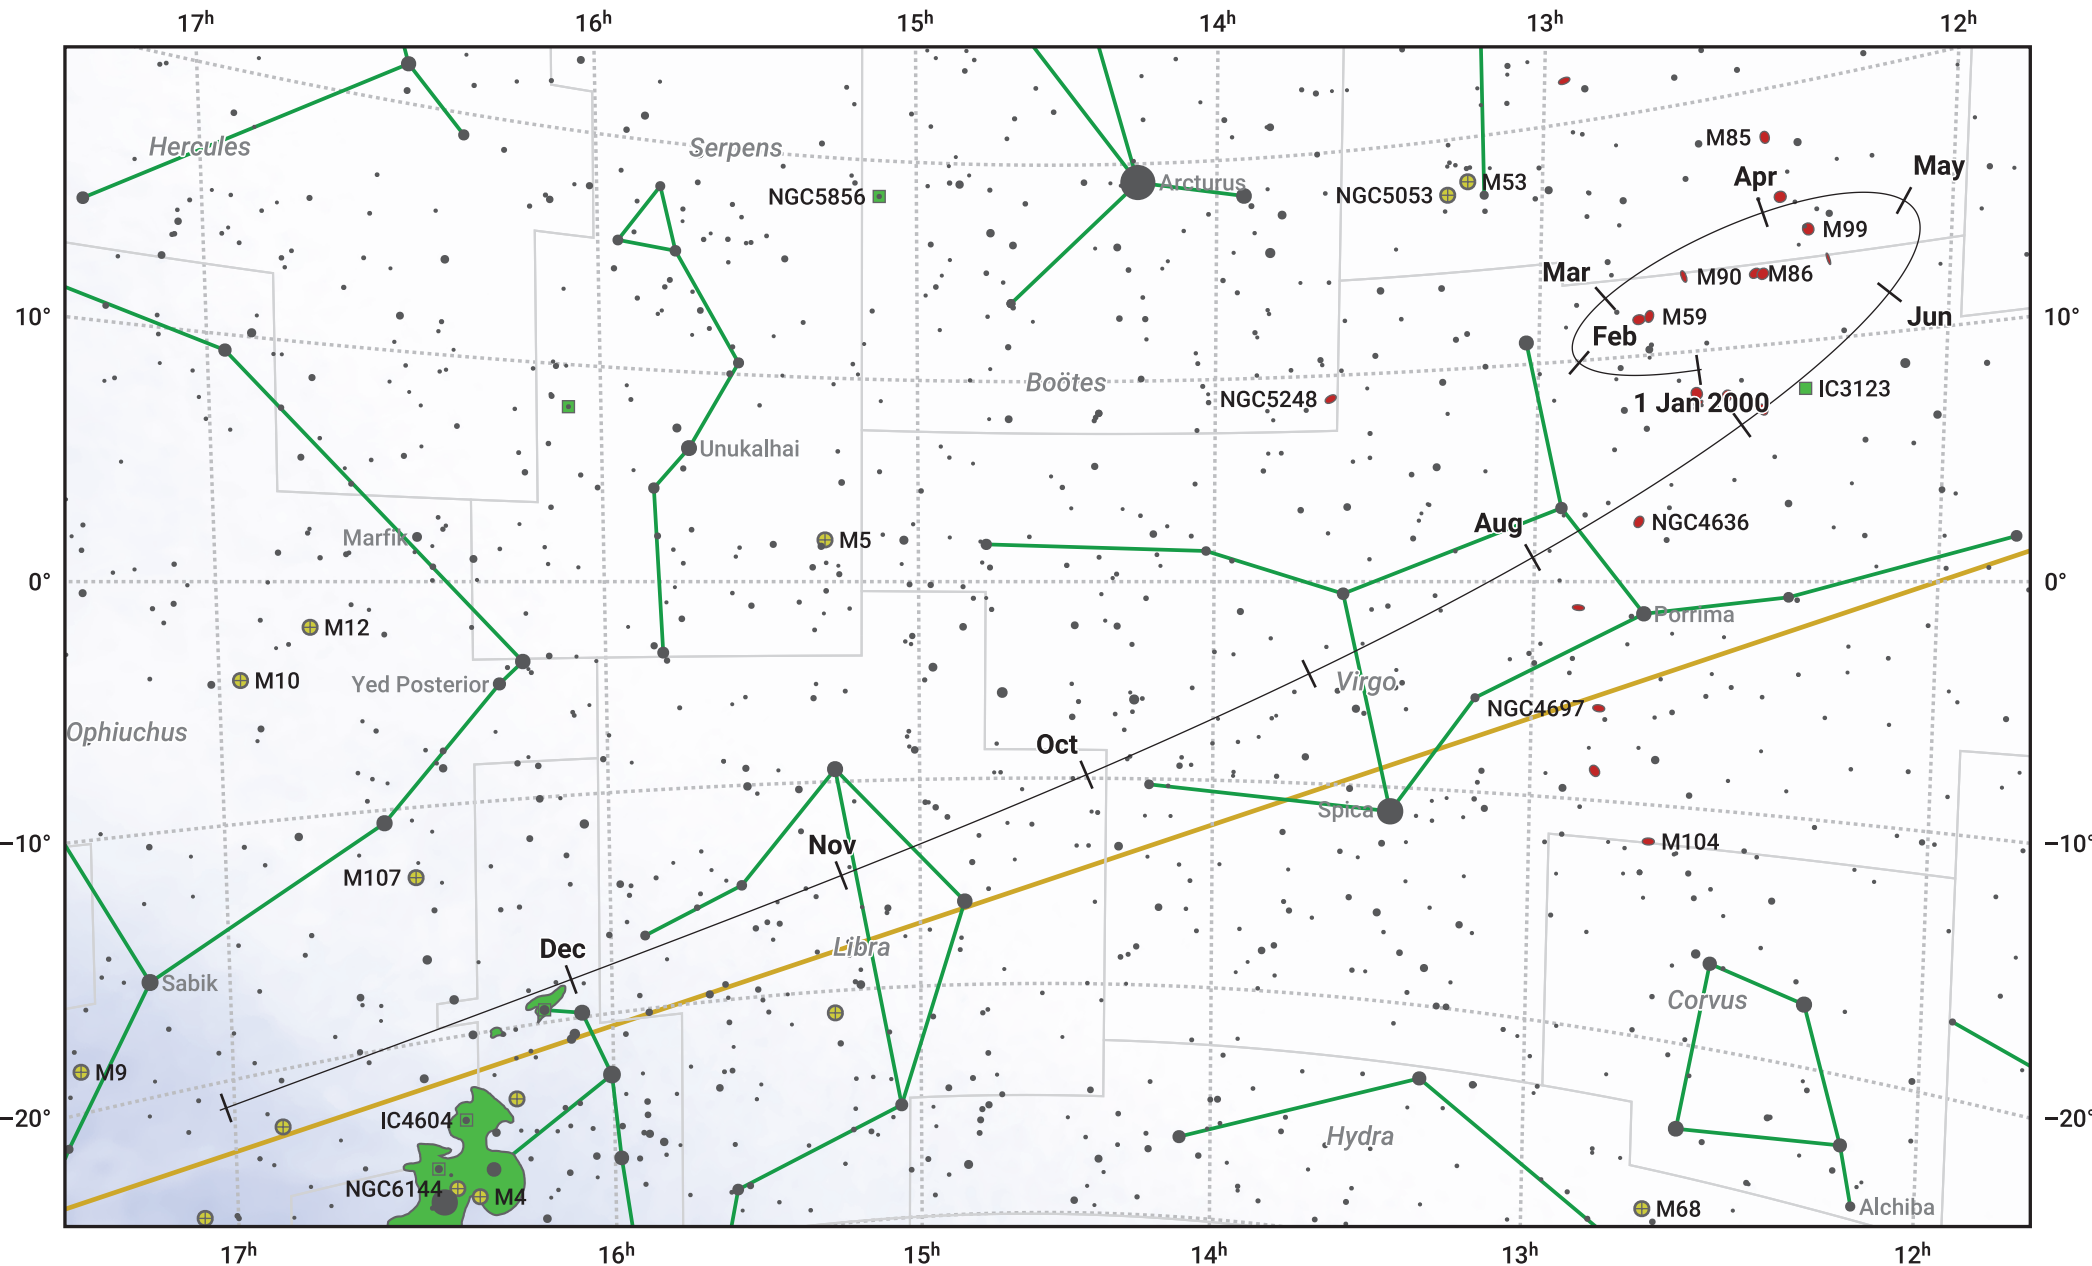

The path of Ceres in 2000

© Dominic Ford 2011–2024. Date markers placed at midnight UTC. Downloaded from <https://in-the-sky.org>

Magnitude scale: • 7.0 • 6.0 • 5.0 • 4.0 • 3.0 • 2.0 • 1.0 • 0.0

— Ecliptic Plane

● Galaxy
 ■ Bright nebula
 ● Open cluster
 ⊕ Globular cluster

Date	Mag
2000 Jan 1	8.2
2000 Feb 28	7.2
2000 Apr 1	7.0
2000 Jun 7	8.2
2000 Jul 1	8.5
2000 Oct 1	8.9
2001 Jan 1	8.9