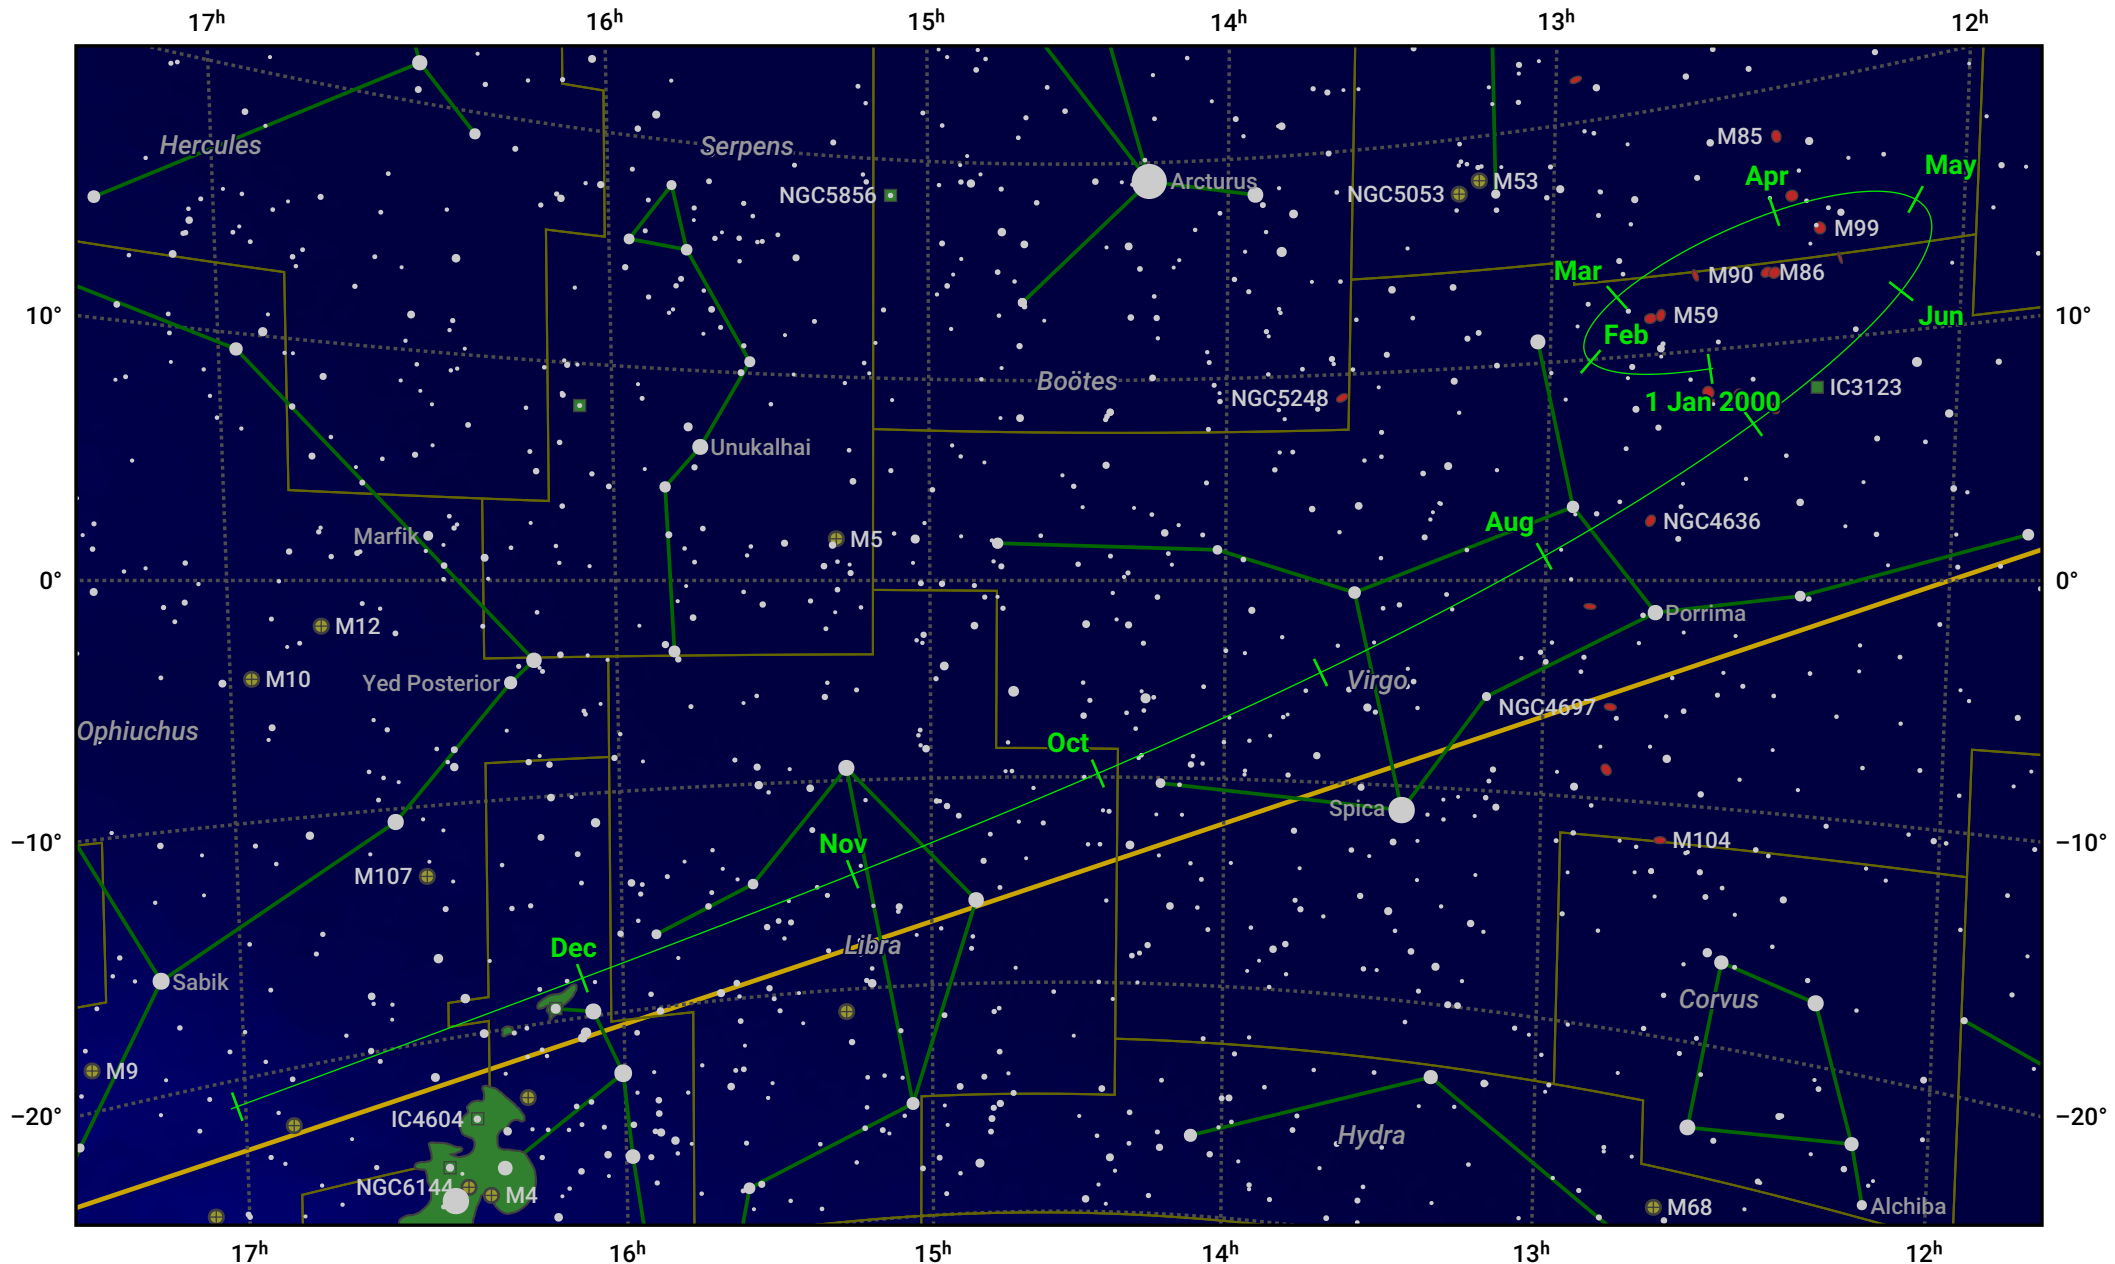

The path of Ceres in 2000

© Dominic Ford 2011–2024. Date markers placed at midnight UTC. Downloaded from <https://in-the-sky.org>

Magnitude scale: ● 7.0 ● 6.0 ● 5.0 ● 4.0 ● 3.0 ● 2.0 ● 1.0 ● 0.0

— Ecliptic Plane

● Galaxy ■ Bright nebula ● Open cluster ● Globular cluster

Date	Mag
2000 Jan 1	8.2
2000 Feb 28	7.2
2000 Apr 1	7.0
2000 Jun 7	8.2
2000 Jul 1	8.5
2000 Oct 1	8.9
2001 Jan 1	8.9