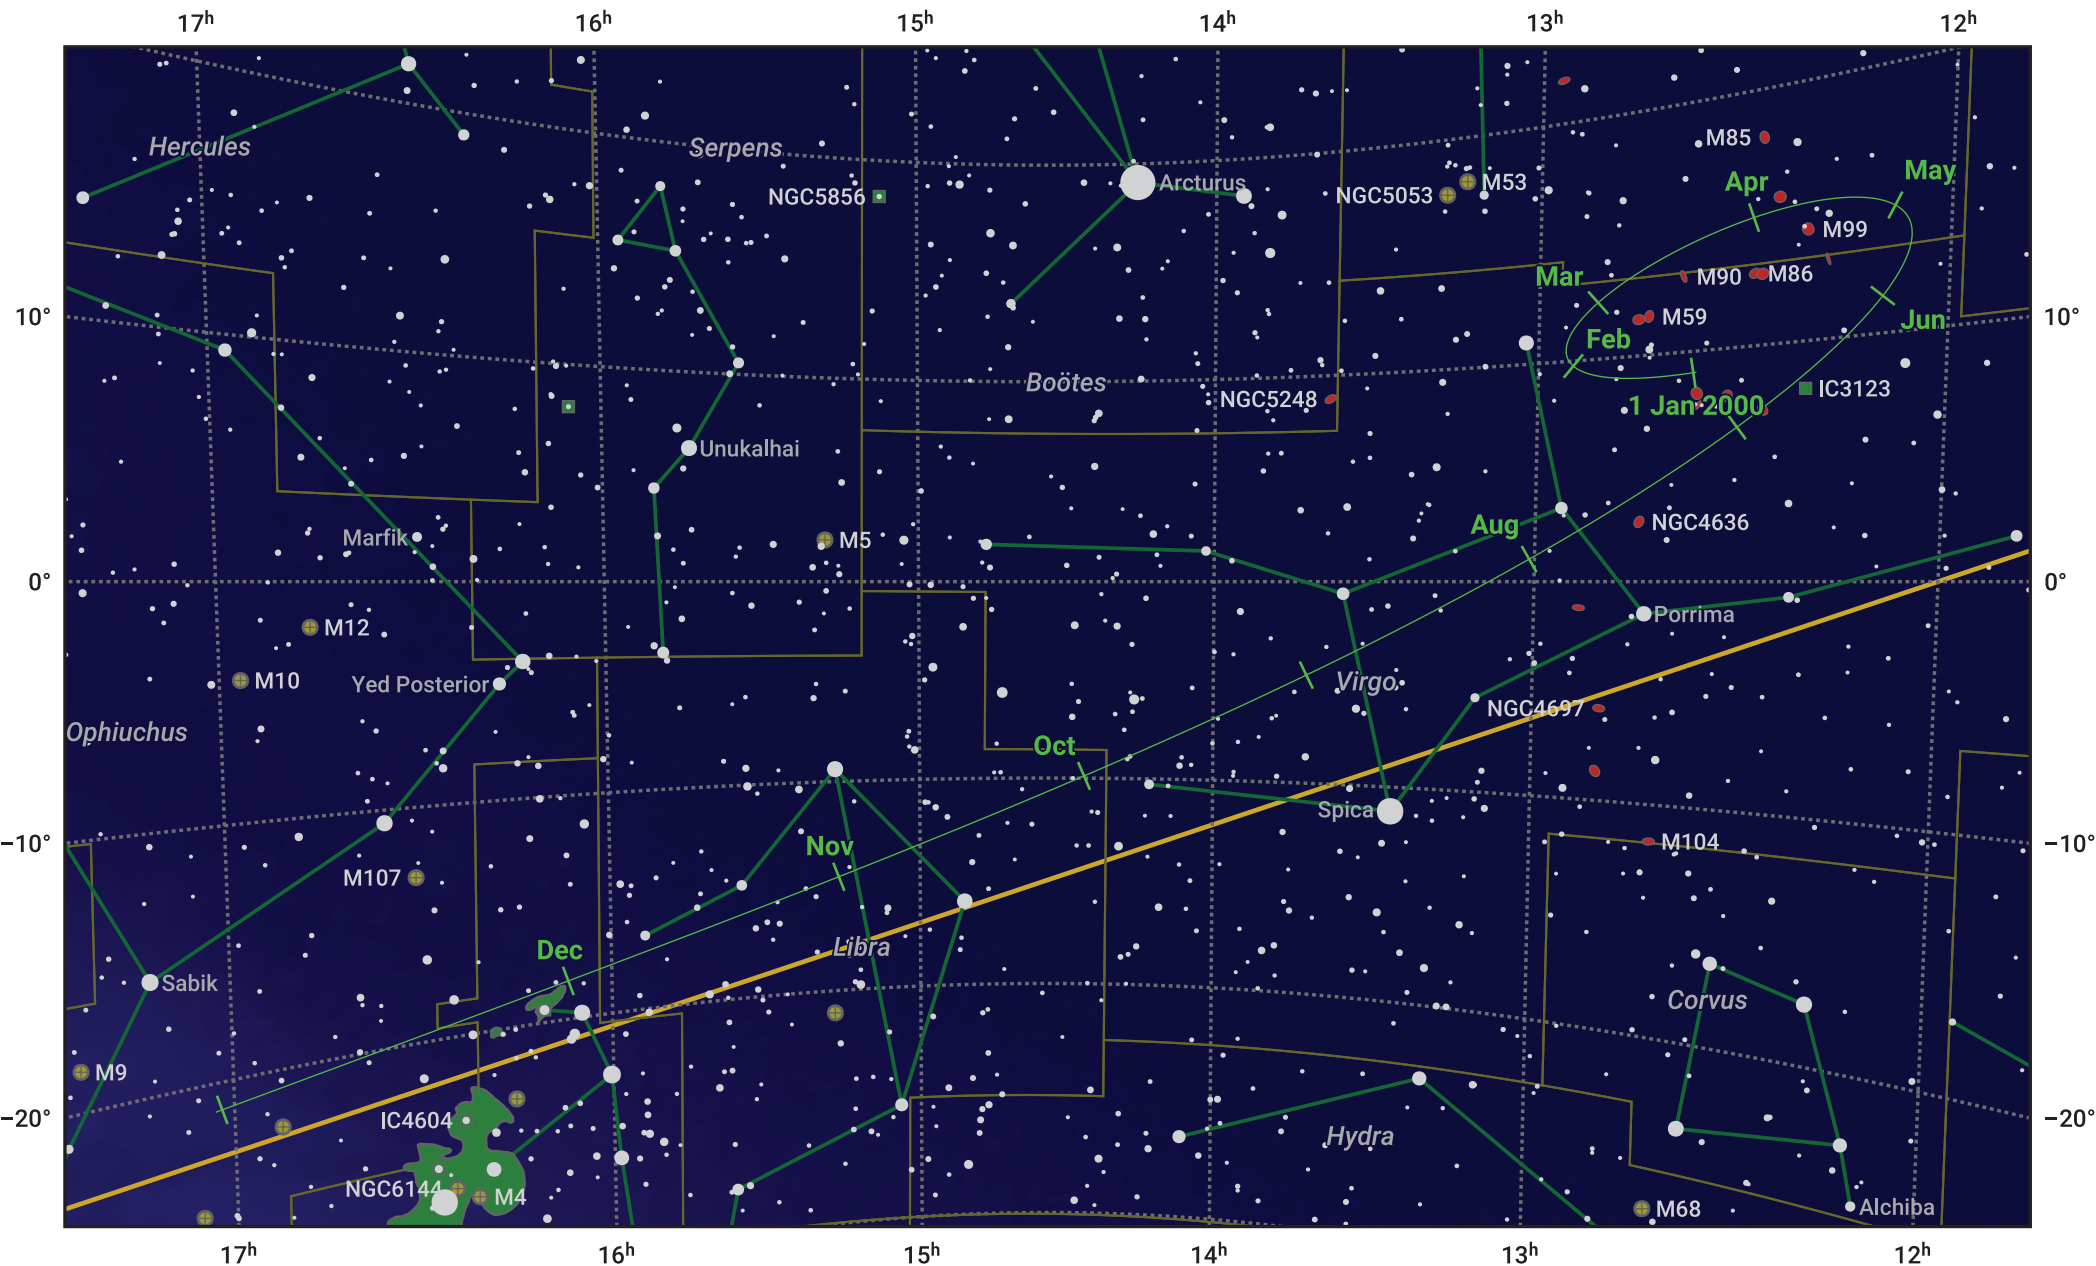

The path of Ceres in 2000

© Dominic Ford 2011–2023. Date markers placed at midnight UTC. Downloaded from <https://in-the-sky.org>

Magnitude scale: • 7.0 • 6.0 • 5.0 • 4.0 • 3.0 • 2.0 • 1.0 • 0.0

— Ecliptic Plane

■ Galaxy
 ■ Bright nebula
 ● Open cluster
 ⊕ Globular cluster

Date	Mag
2000 Jan 1	8.2
2000 Feb 28	7.2
2000 Apr 1	7.0
2000 Jun 7	8.2
2000 Jul 1	8.5
2000 Oct 1	8.9
2001 Jan 1	8.9