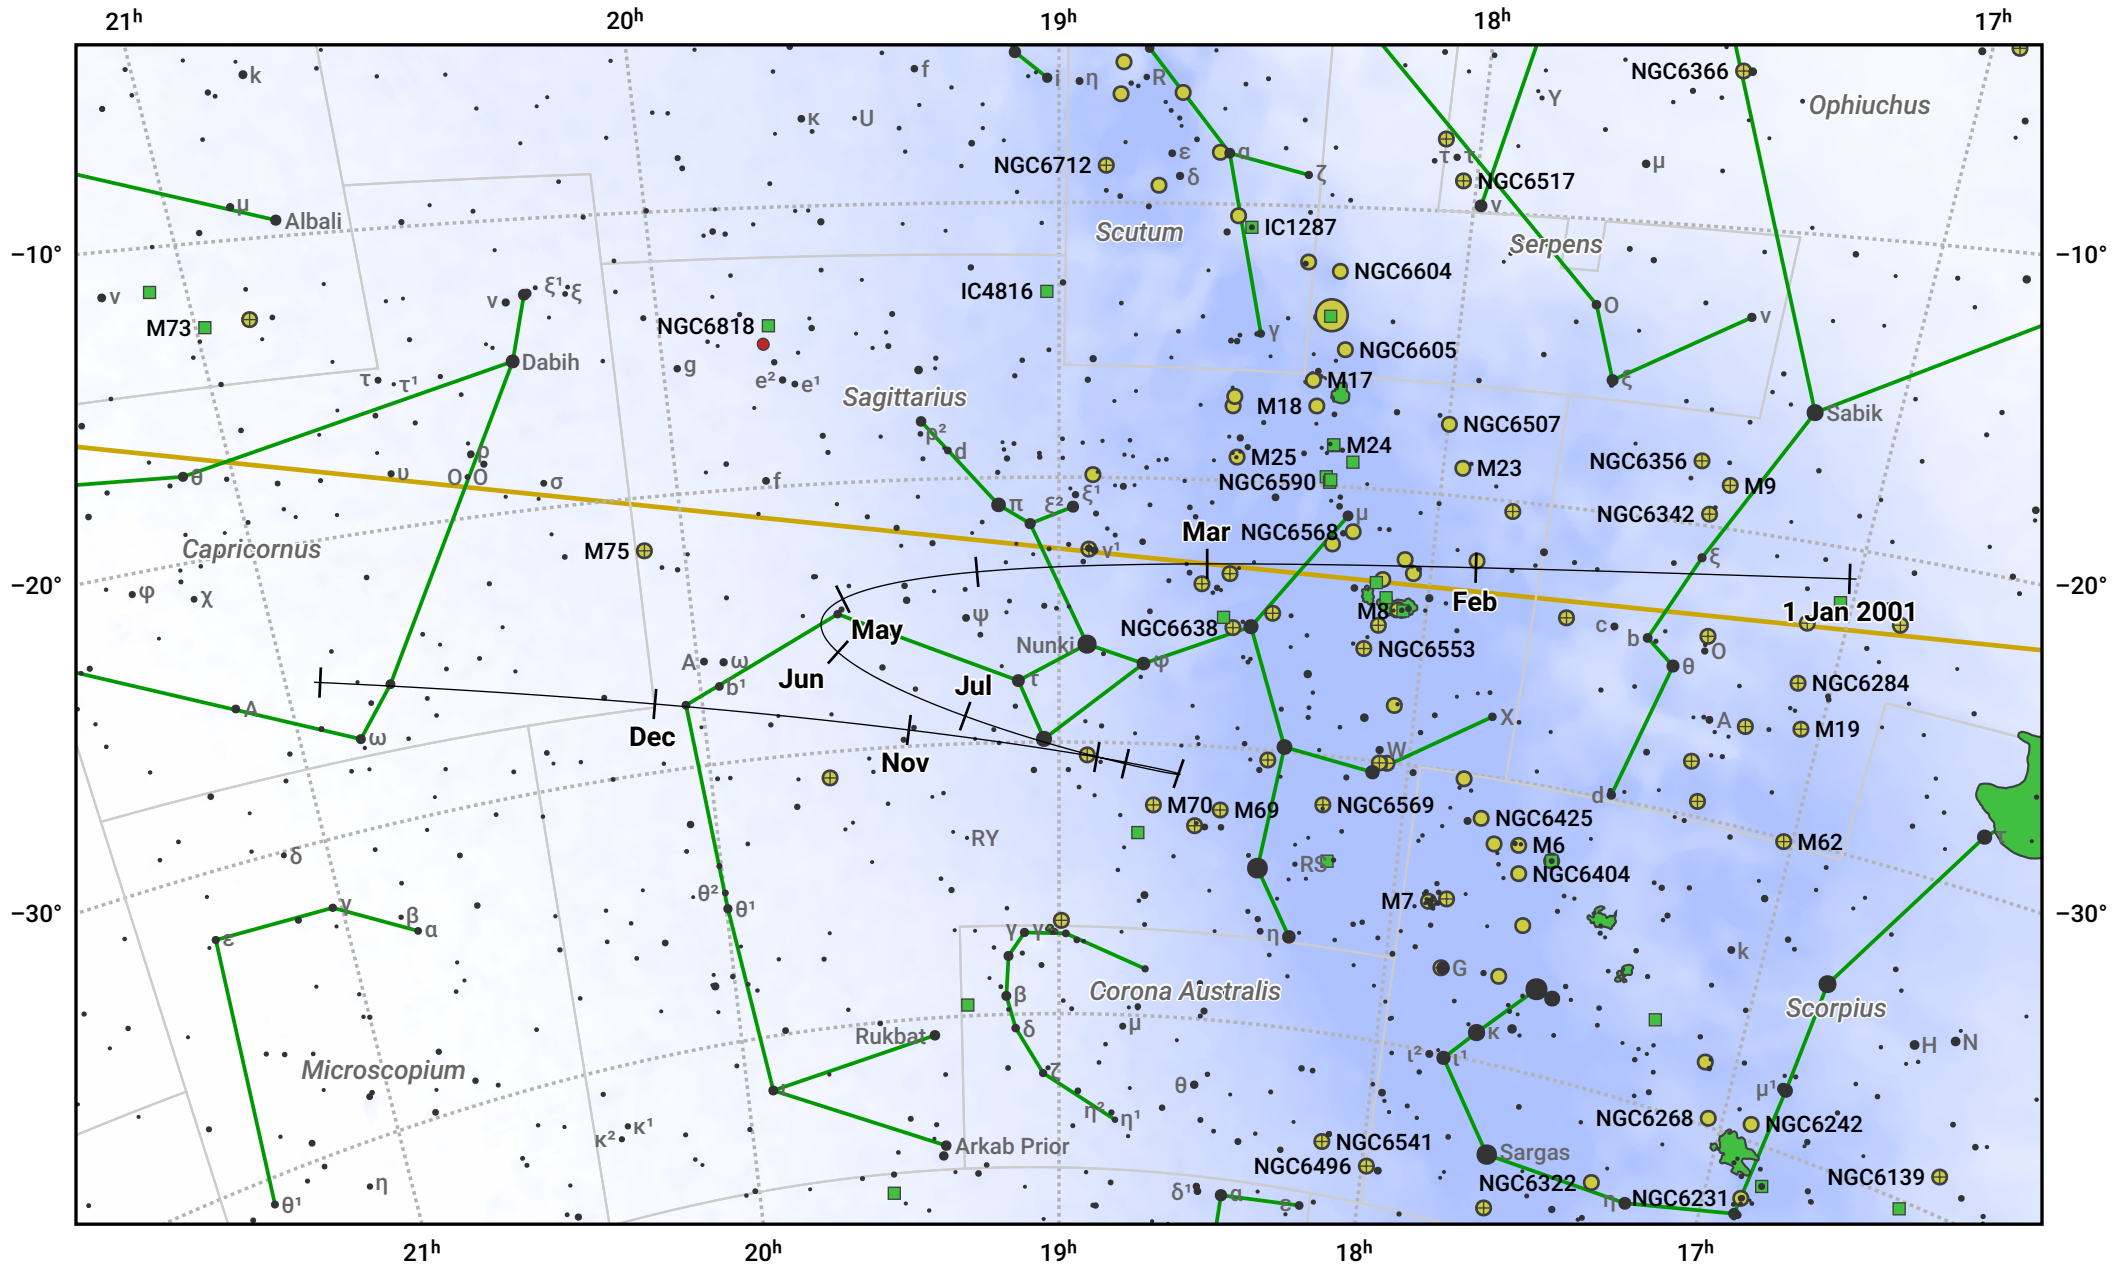

The path of Ceres in 2001

© Dominic Ford 2011–2024. Date markers placed at midnight UTC. Downloaded from <https://in-the-sky.org>

Magnitude scale: ● 7.0 ● 6.0 ● 5.0 ● 4.0 ● 3.0 ● 2.0 ● 1.0

— Ecliptic Plane

● Galaxy ■ Bright nebula ● Open cluster ⊕ Globular cluster

Date	Mag
2001 Jan 1	8.9
2001 Apr 1	8.8
2001 Jun 3	7.9
2001 Jul 1	7.4
2001 Oct 1	8.8
2001 Oct 9	8.9
2002 Jan 1	9.2