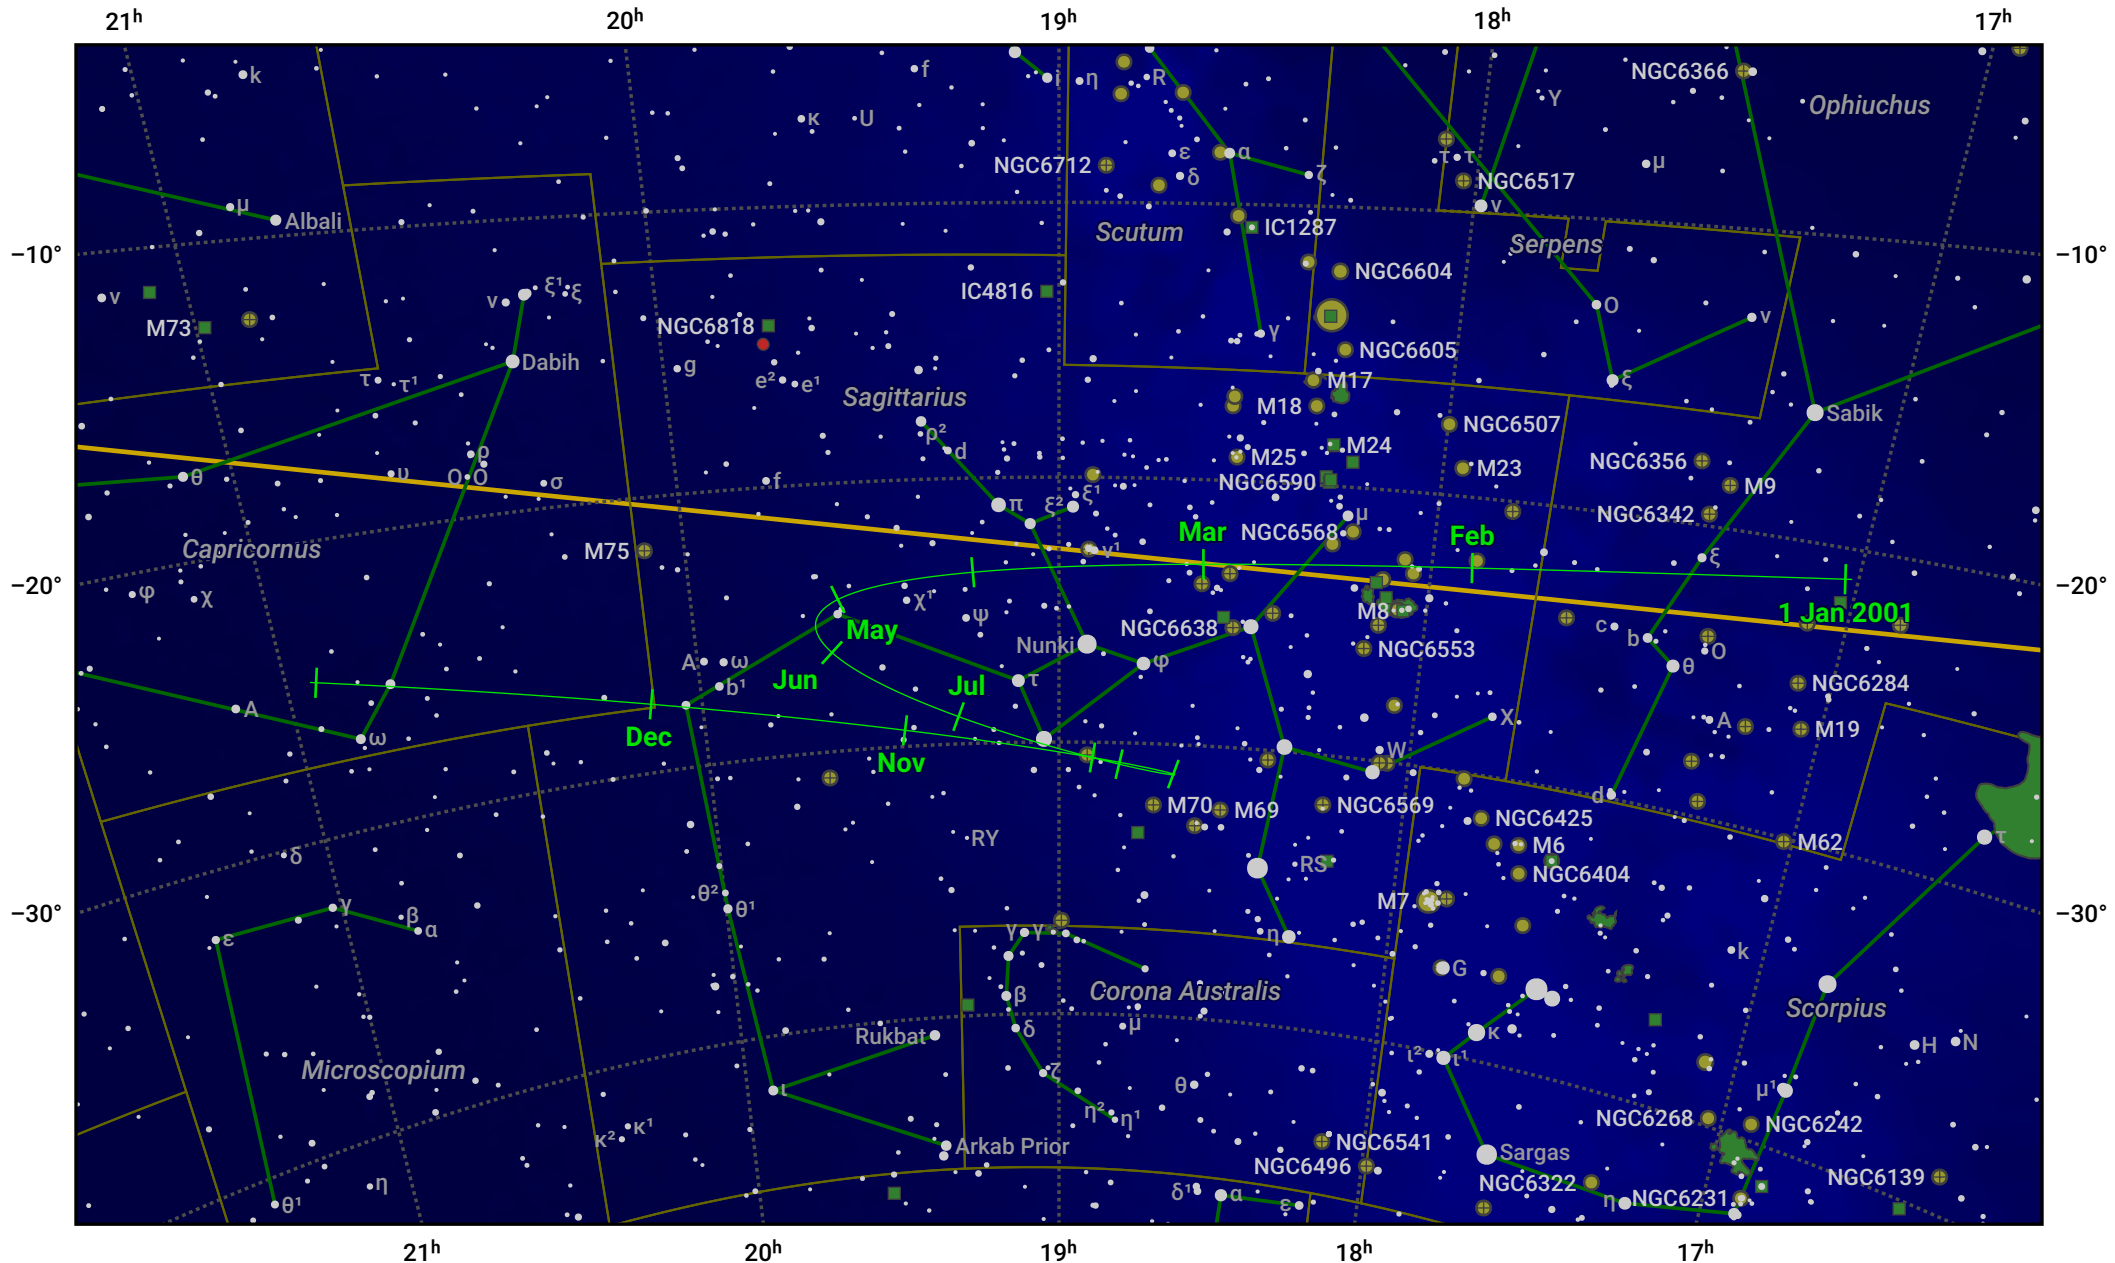

The path of Ceres in 2001

© Dominic Ford 2011–2023. Date markers placed at midnight UTC. Downloaded from <https://in-the-sky.org>

Magnitude scale: ● 7.0 ● 6.0 ● 5.0 ● 4.0 ● 3.0 ● 2.0 ● 1.0

— Ecliptic Plane

● Galaxy ■ Bright nebula ● Open cluster ⊕ Globular cluster

Date	Mag
2001 Jan 1	8.9
2001 Apr 1	8.8
2001 Jun 4	7.9
2001 Jul 1	7.4
2001 Oct 1	8.8
2001 Oct 8	8.9
2002 Jan 1	9.2