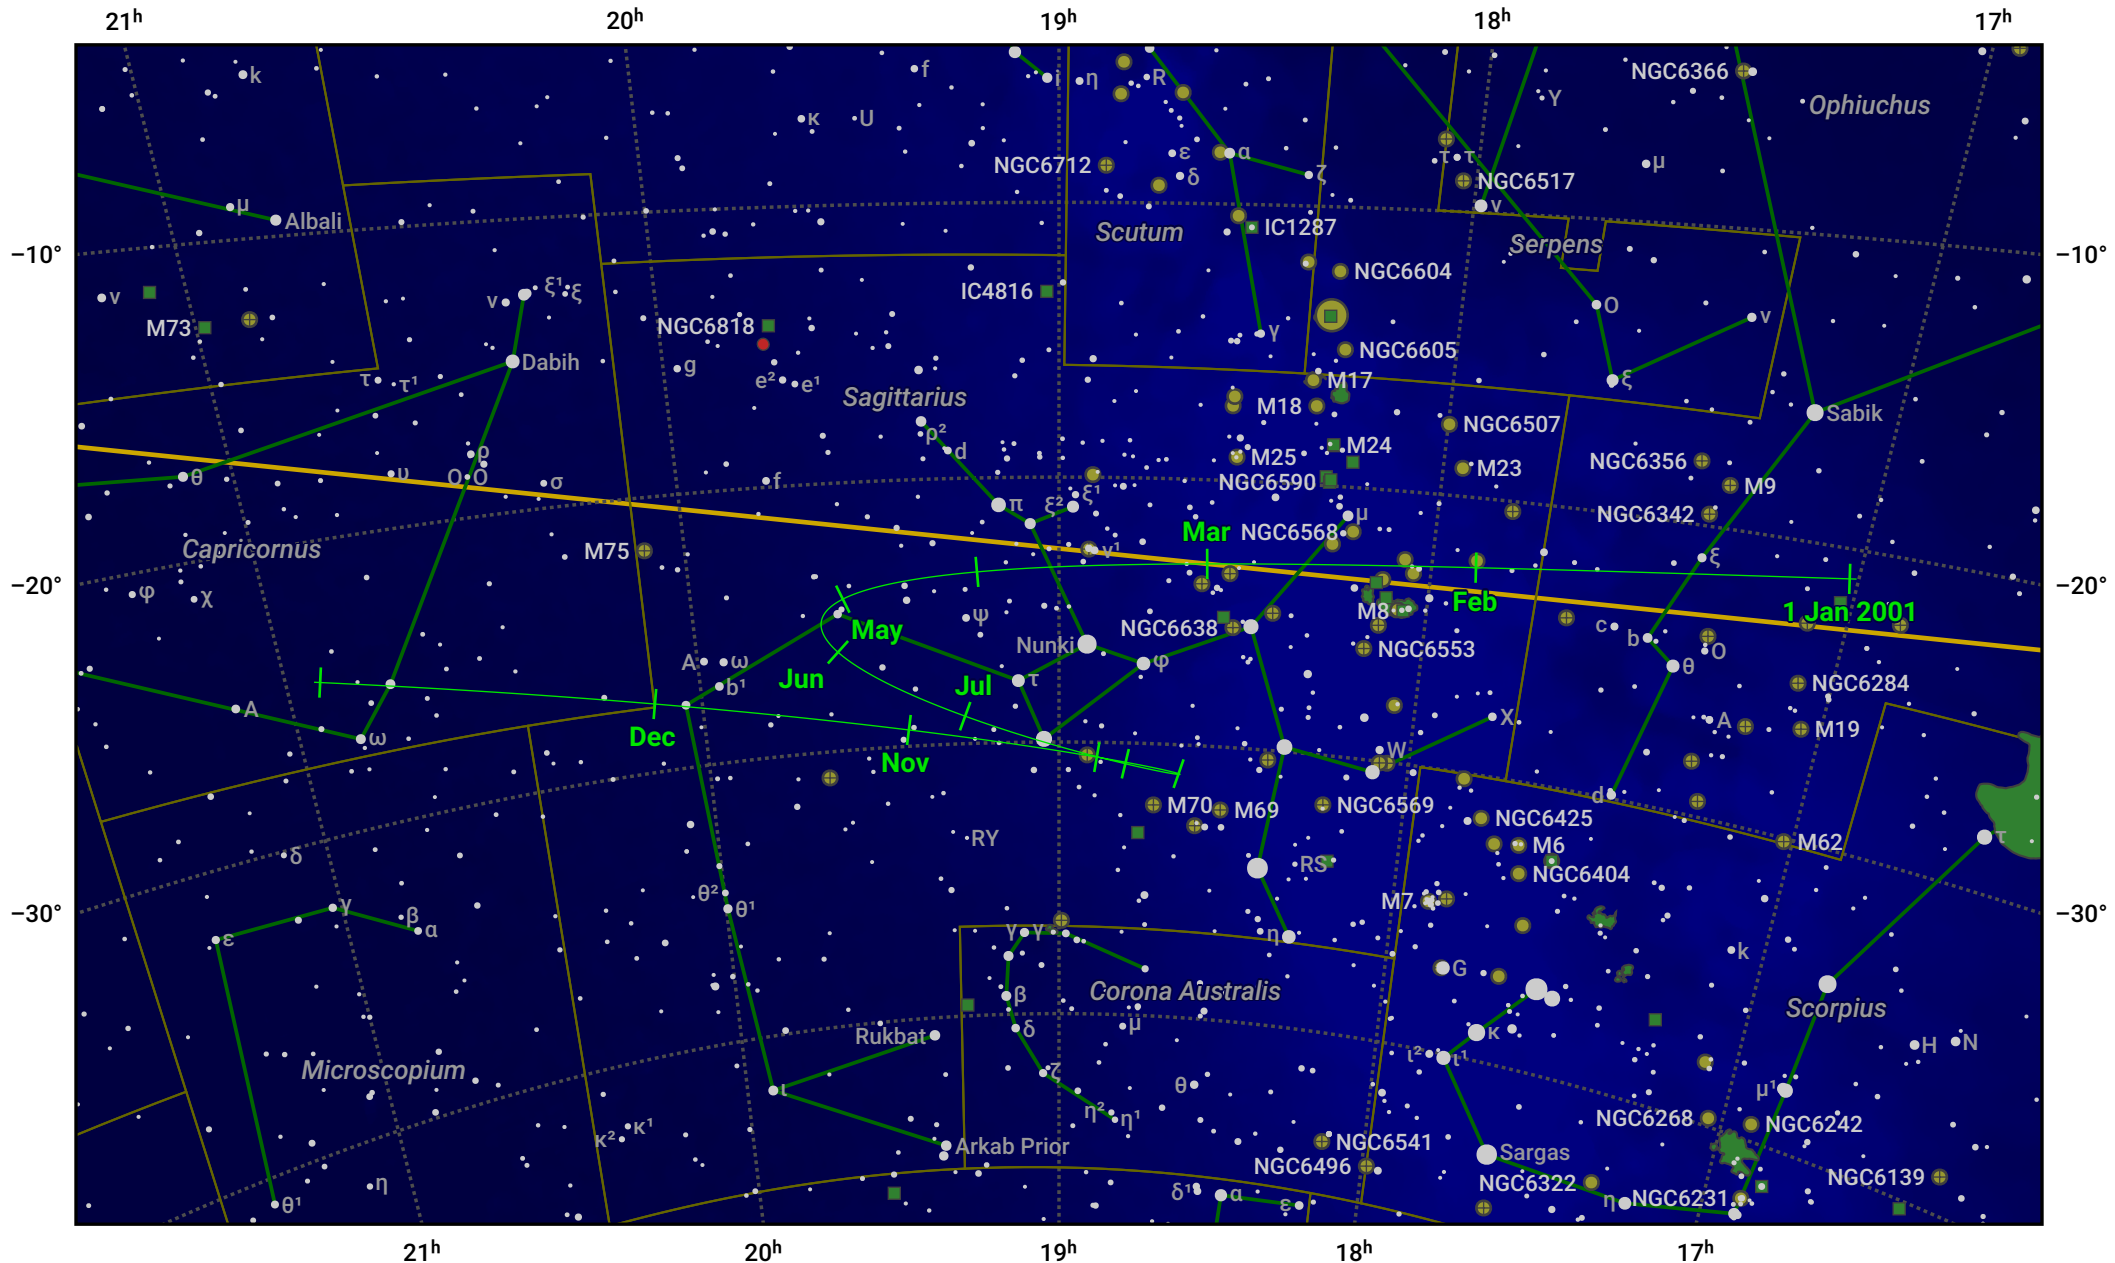

# The path of Ceres in 2001

© Dominic Ford 2011–2024. Date markers placed at midnight UTC. Downloaded from <https://in-the-sky.org>

Magnitude scale: ● 7.0 ● 6.0 ● 5.0 ● 4.0 ● 3.0 ● 2.0 ● 1.0

— Ecliptic Plane

● Galaxy    ■ Bright nebula    ● Open cluster    ⊕ Globular cluster

Date	Mag
2001 Jan 1	8.9
2001 Apr 1	8.8
2001 Jun 3	7.9
2001 Jul 1	7.4
2001 Oct 1	8.8
2001 Oct 9	8.9
2002 Jan 1	9.2