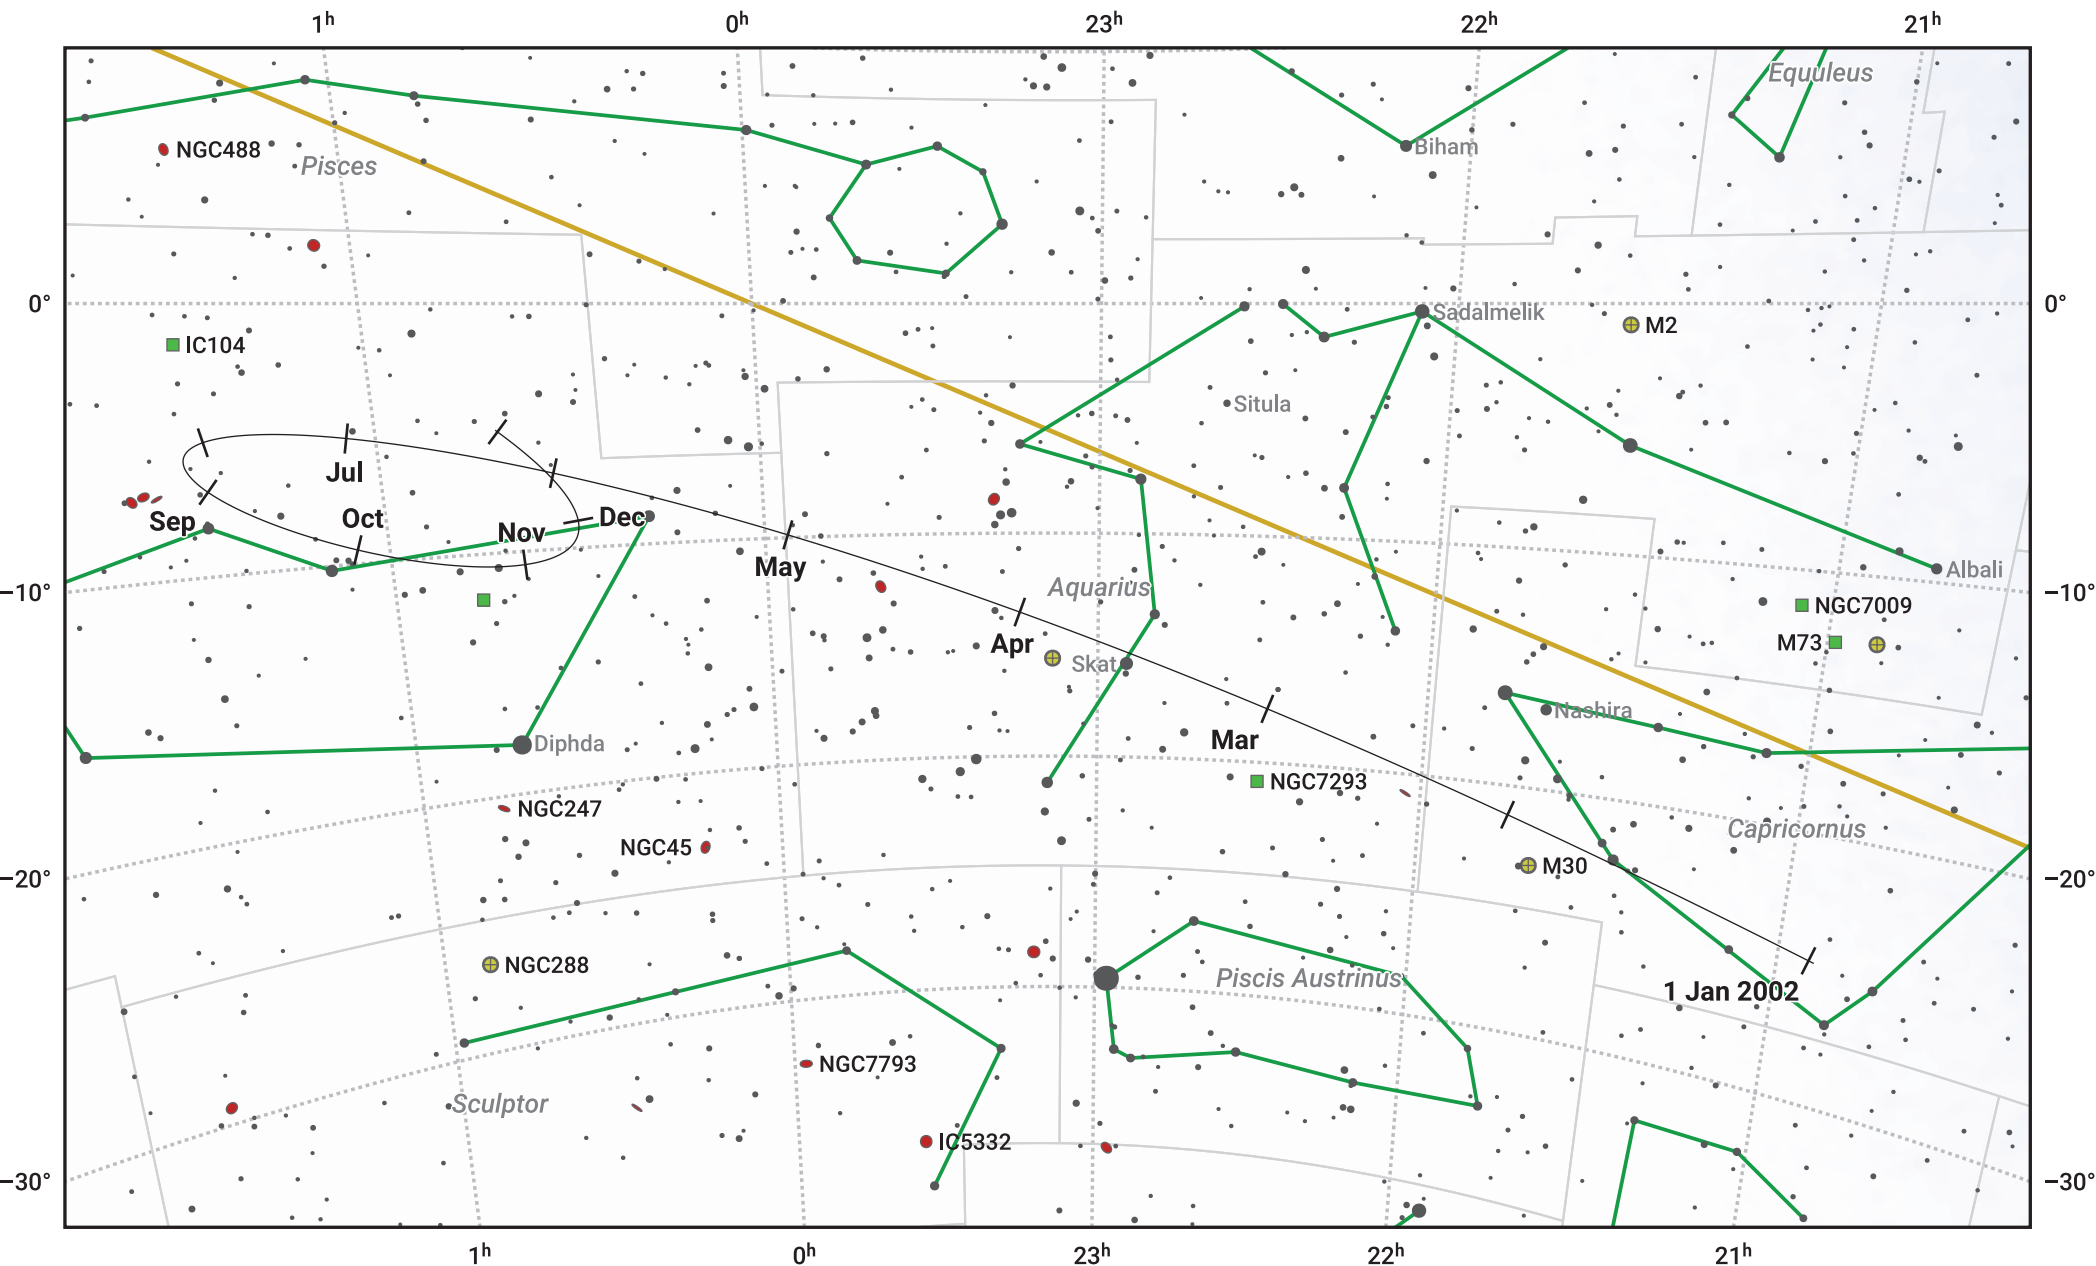

The path of Ceres in 2002

© Dominic Ford 2011–2024. Date markers placed at midnight UTC. Downloaded from <https://in-the-sky.org>

Magnitude scale: • 7.0 • 6.0 • 5.0 • 4.0 • 3.0 ● 2.0 ● 1.0

— Ecliptic Plane

● Galaxy ■ Bright nebula ● Open cluster ● Globular cluster

Date	Mag
2002 Jan 1	9.2
2002 Apr 1	9.2
2002 Jul 1	9.0
2002 Aug 24	8.2
2002 Oct 1	7.6
2003 Jan 1	8.8