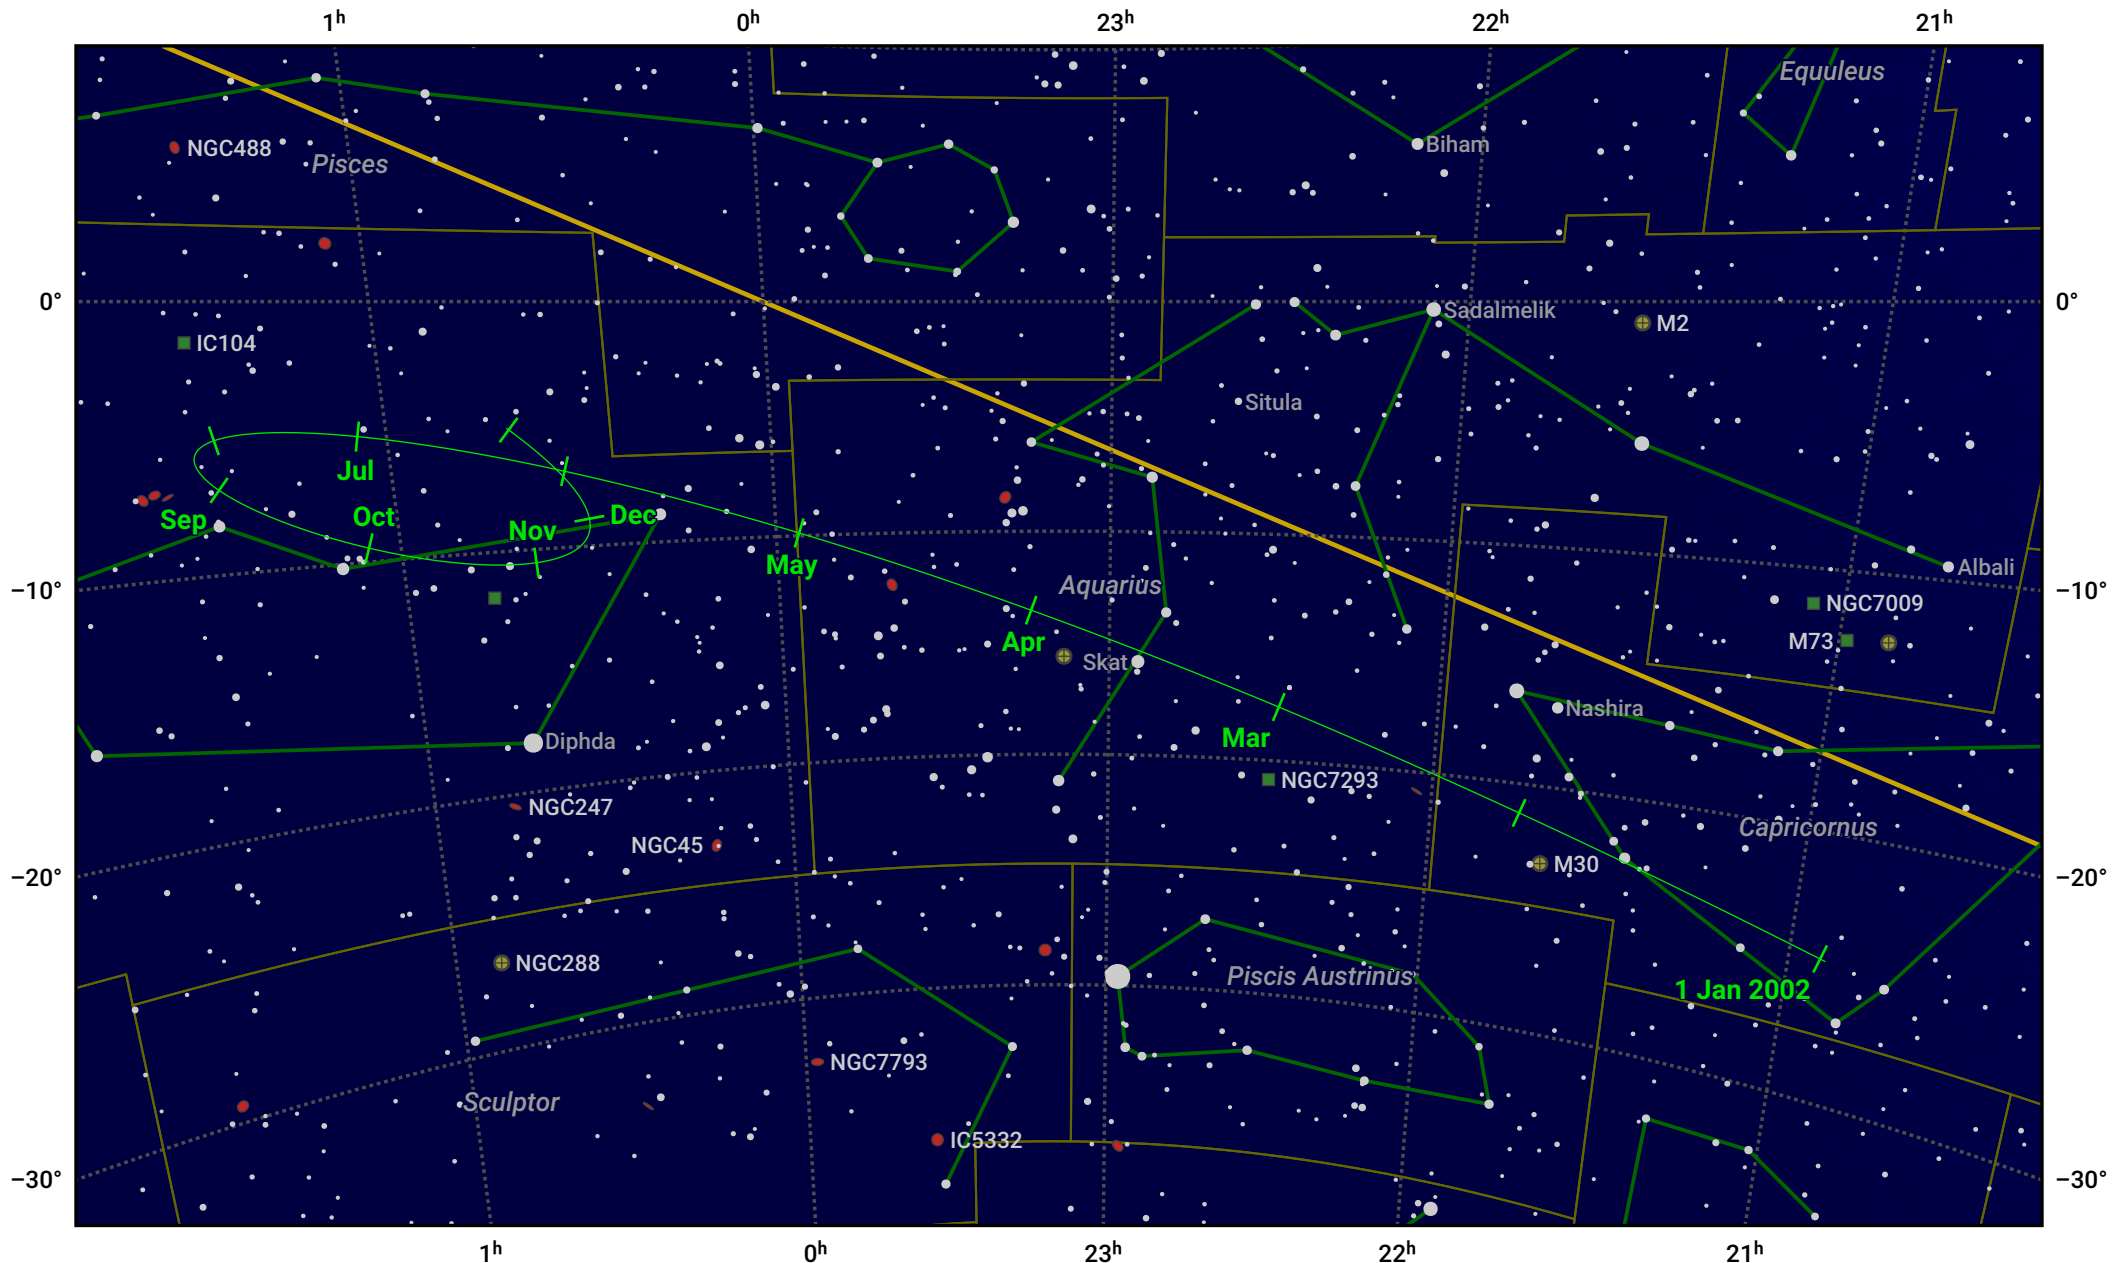

The path of Ceres in 2002

© Dominic Ford 2011–2024. Date markers placed at midnight UTC. Downloaded from <https://in-the-sky.org>

Magnitude scale: ● 7.0 ● 6.0 ● 5.0 ● 4.0 ● 3.0 ● 2.0 ● 1.0

— Ecliptic Plane

● Galaxy ■ Bright nebula ● Open cluster ● Globular cluster

Date	Mag
2002 Jan 1	9.2
2002 Apr 1	9.2
2002 Jul 1	9.0
2002 Aug 24	8.2
2002 Oct 1	7.6
2003 Jan 1	8.8