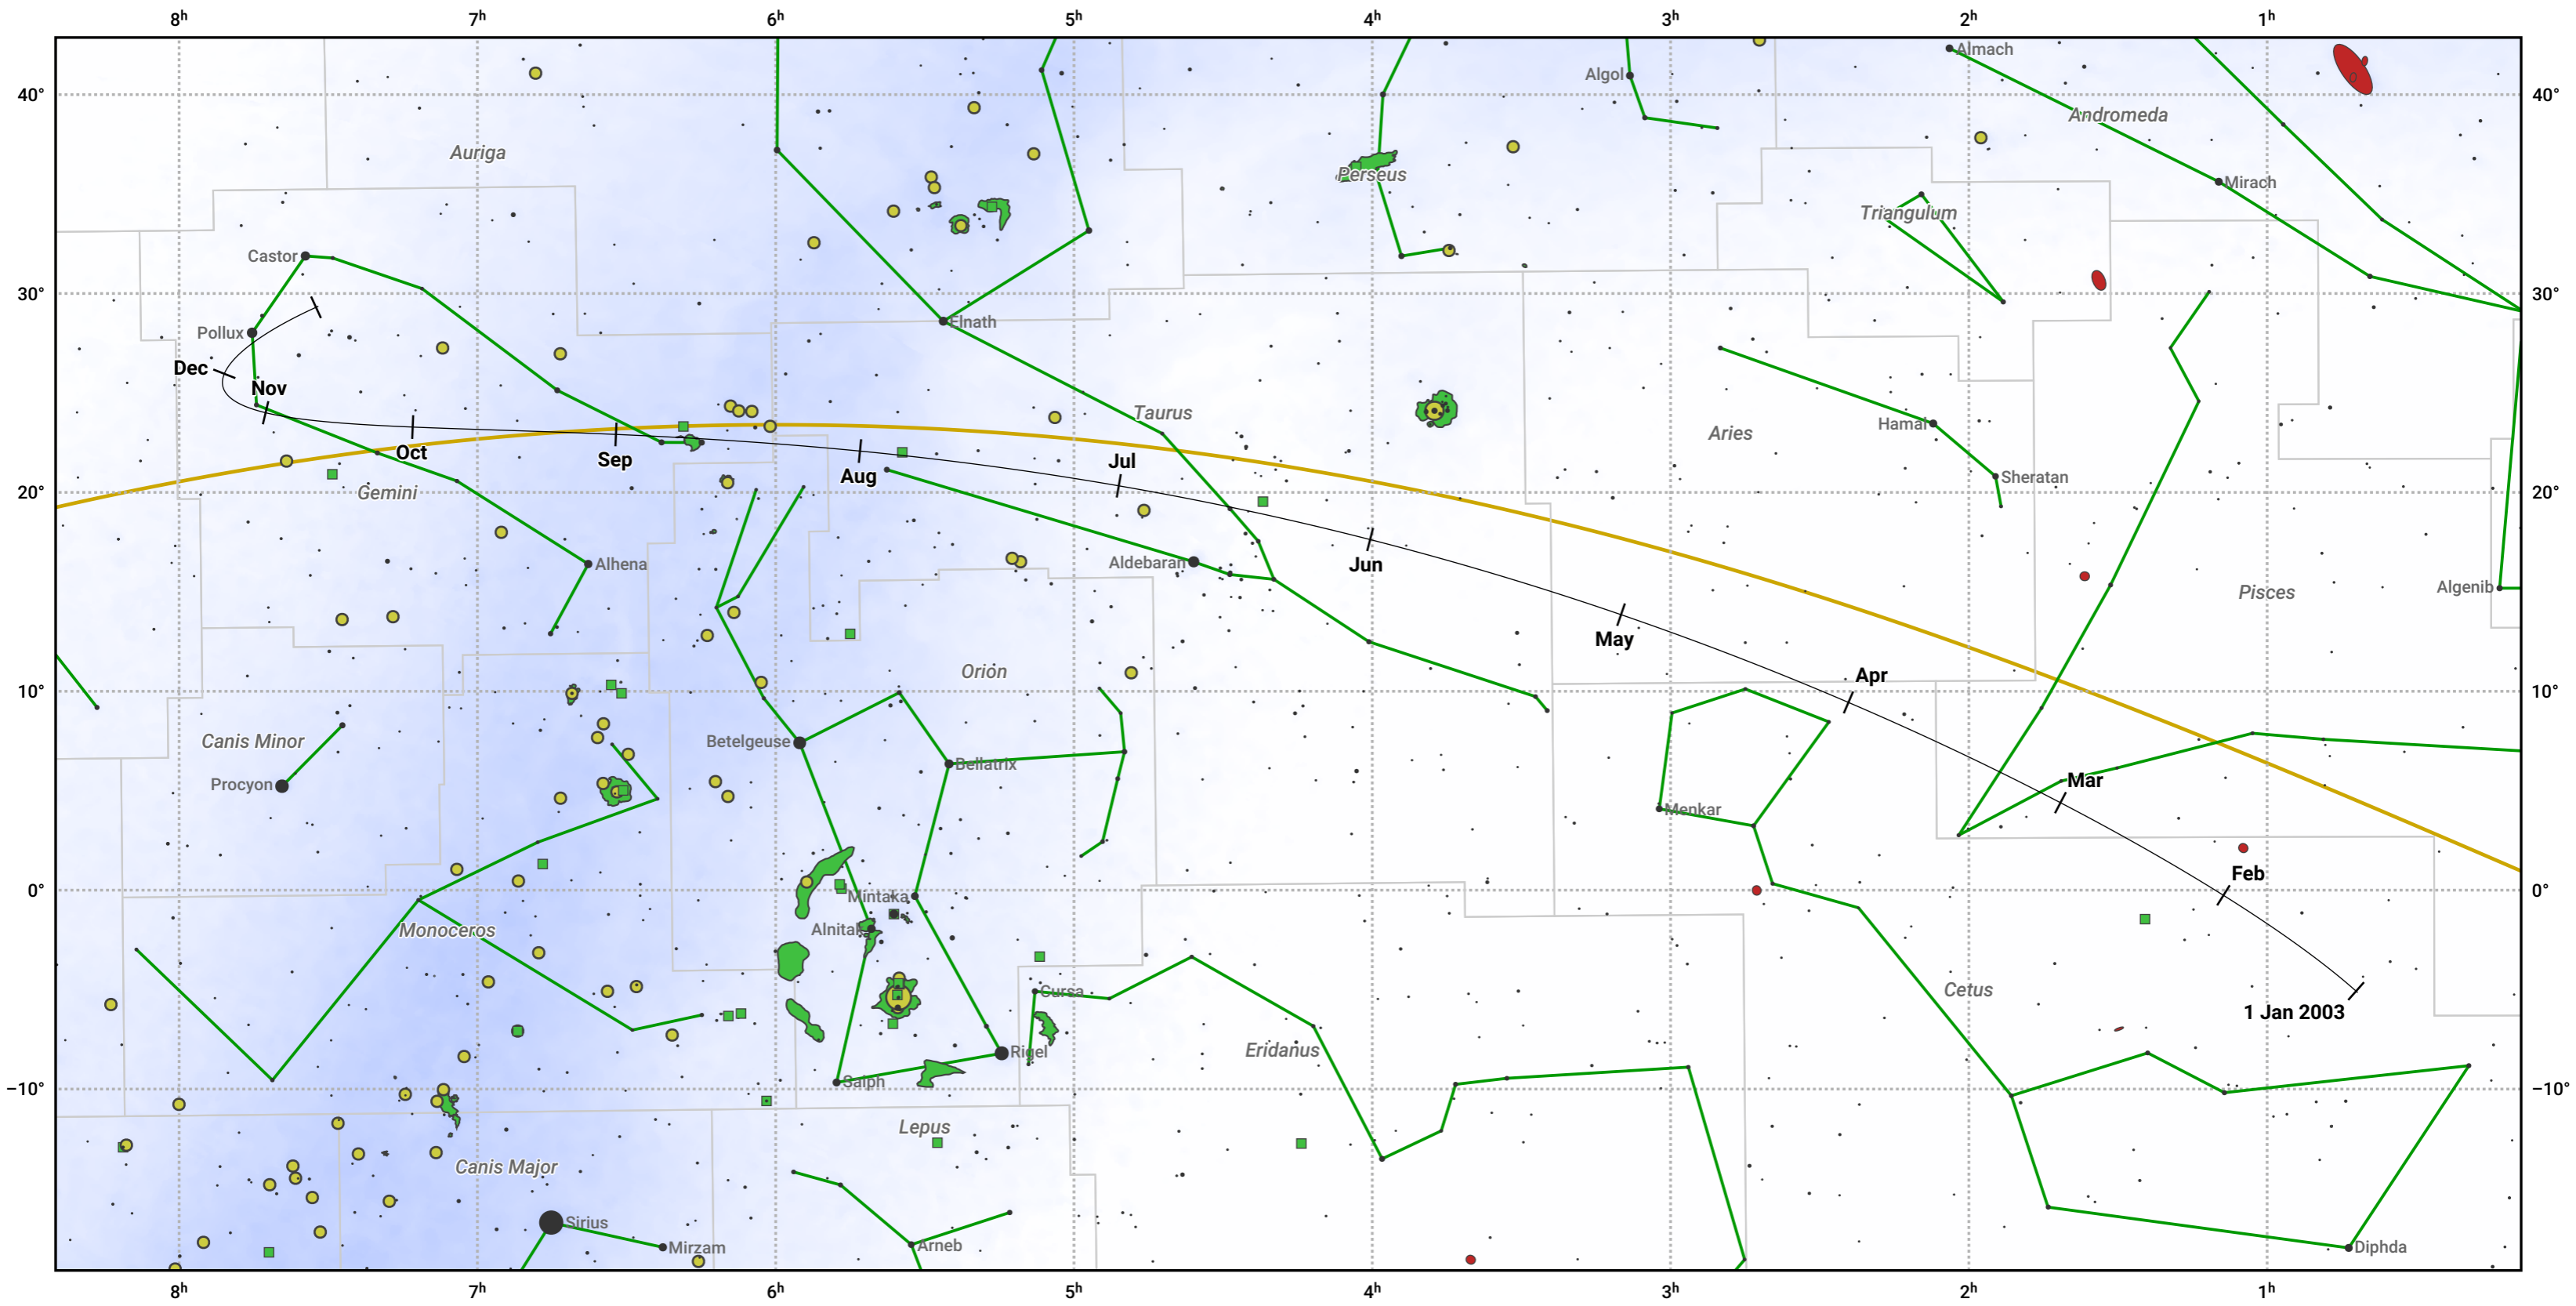

# The path of Ceres in 2003

© Dominic Ford 2011–2024. Date markers placed at midnight UTC. Downloaded from <https://in-the-sky.org>

Magnitude scale: ● 6.0 ● 5.0 ● 4.0 ● 3.0 ● 2.0 ● 1.0 ● 0.0 ● -1.0 ● -2.0

— Ecliptic Plane

● Galaxy    ■ Bright nebula    ● Open cluster    ⊕ Globular cluster

Date	Mag
2003 Jan 1	8.8
2003 Apr 1	9.0
2003 Jul 1	8.9
2003 Oct 1	8.6
2003 Nov 23	7.8
2004 Jan 1	6.9