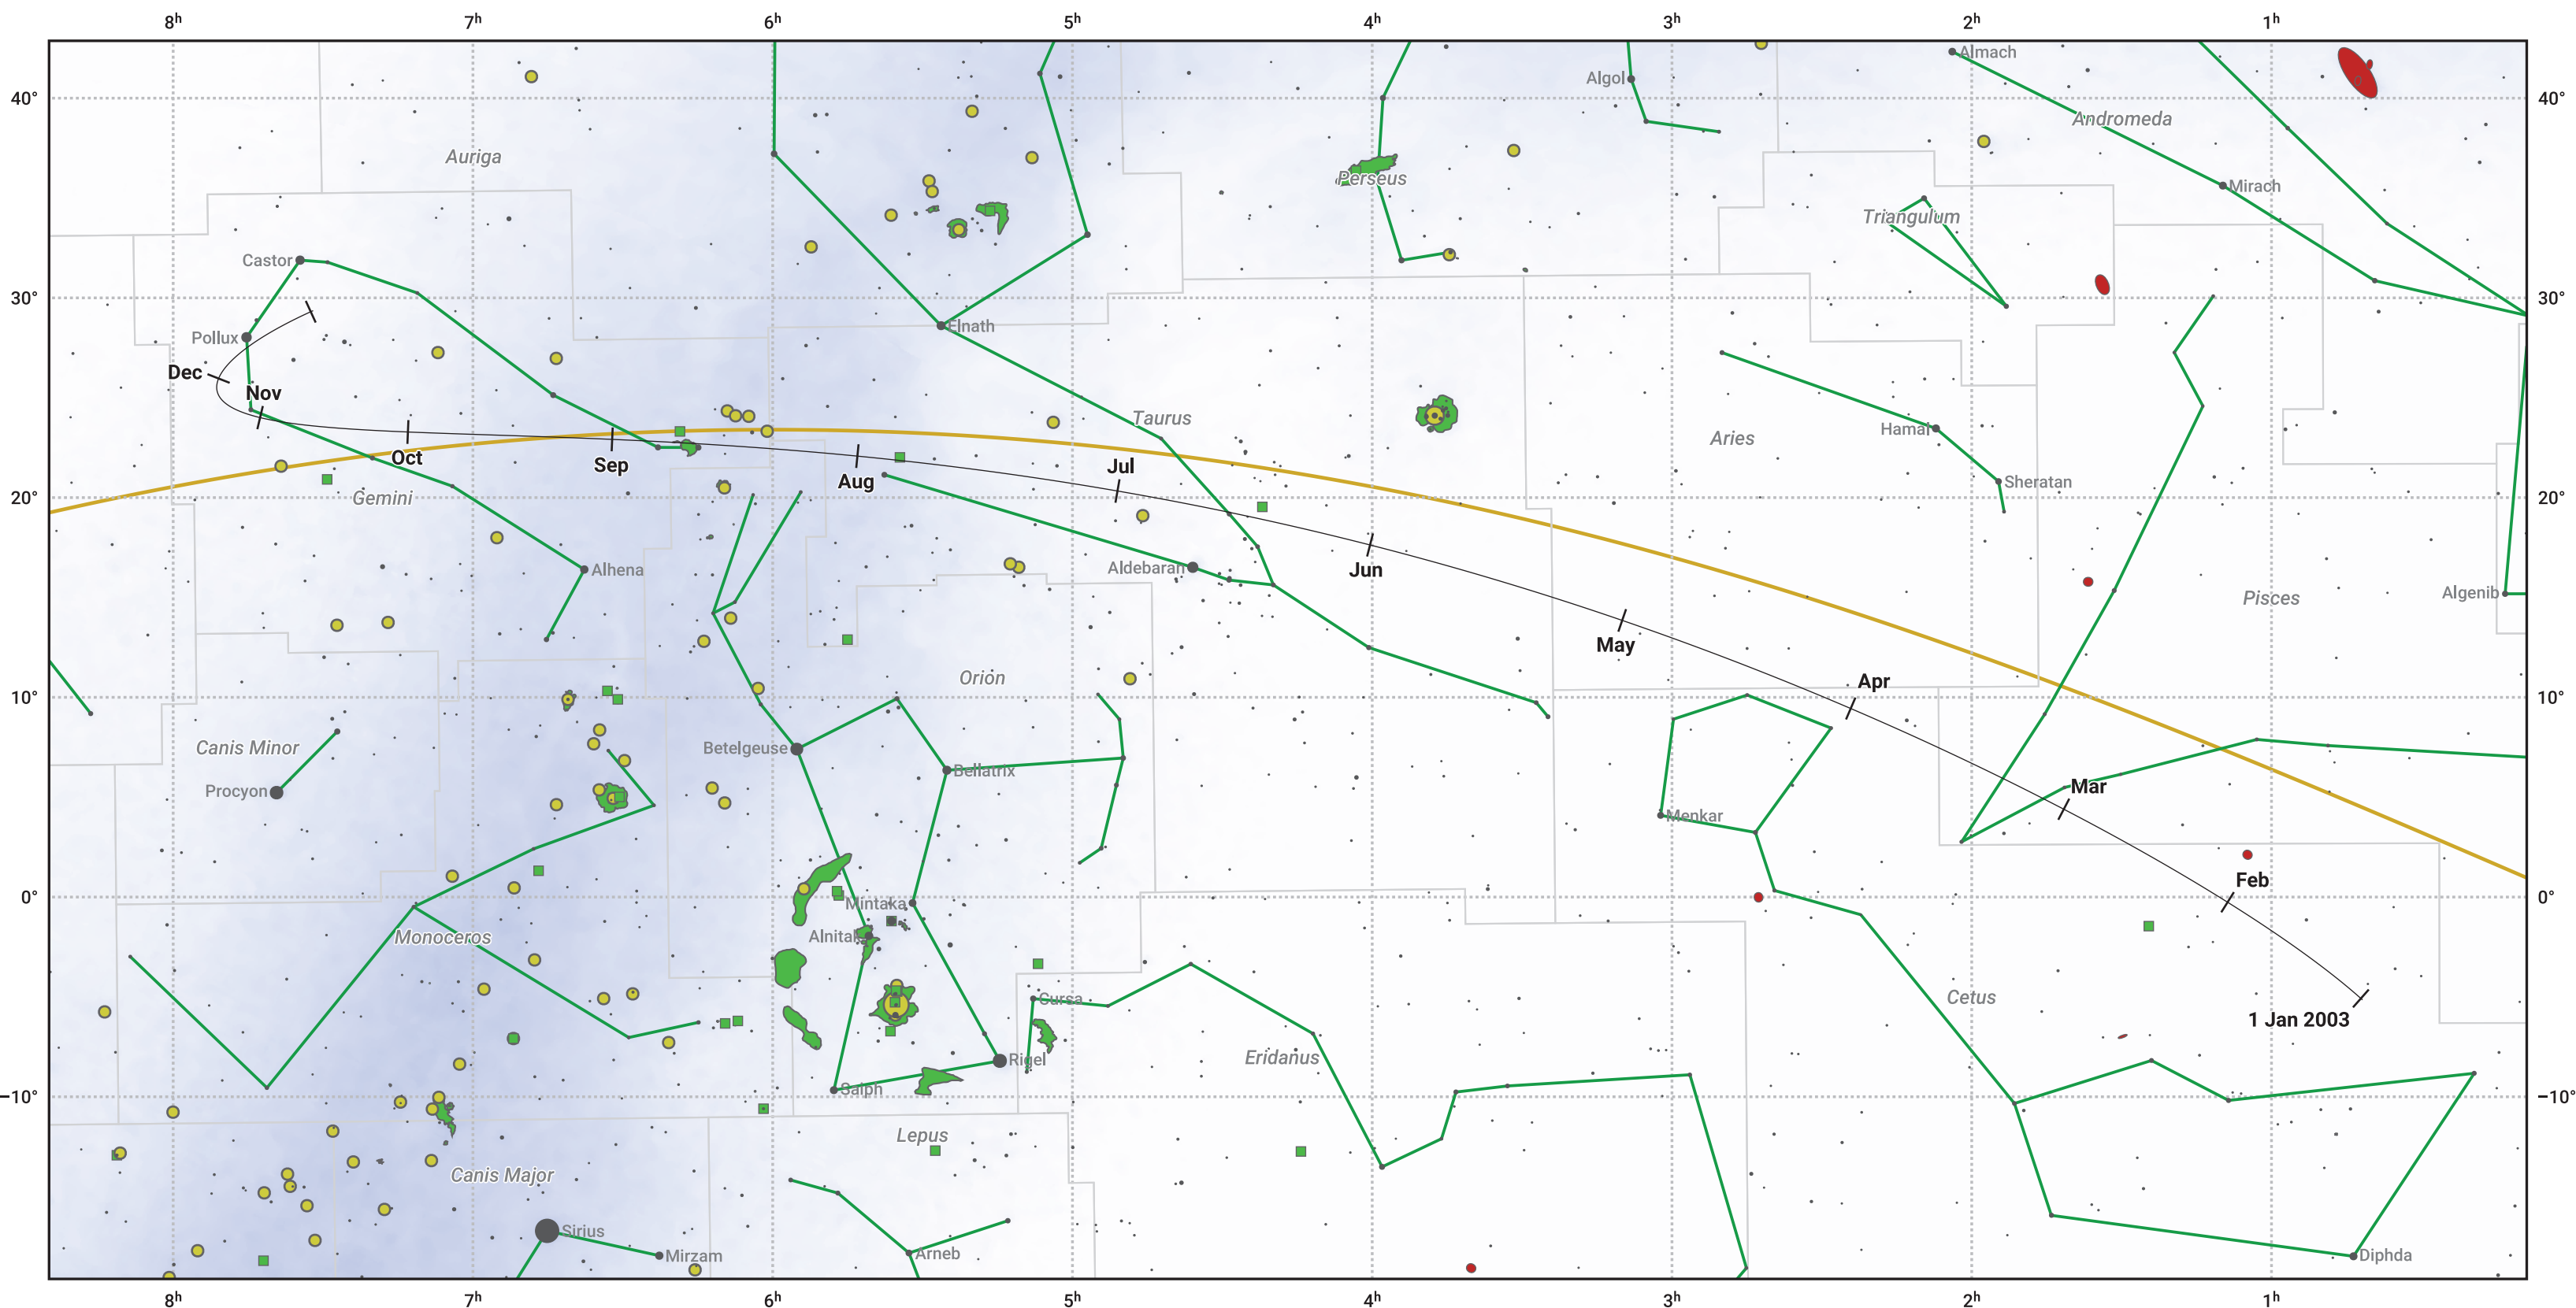

# The path of Ceres in 2003

© Dominic Ford 2011–2024. Date markers placed at midnight UTC. Downloaded from <https://in-the-sky.org>

Magnitude scale: 6.0 5.0 4.0 3.0 2.0 1.0 0.0 -1.0 -2.0

— Ecliptic Plane

Galaxy Bright nebula Open cluster Globular cluster

Date	Mag
2003 Jan 1	8.8
2003 Apr 1	9.0
2003 Jul 1	8.9
2003 Oct 1	8.6
2003 Nov 23	7.8
2004 Jan 1	6.9