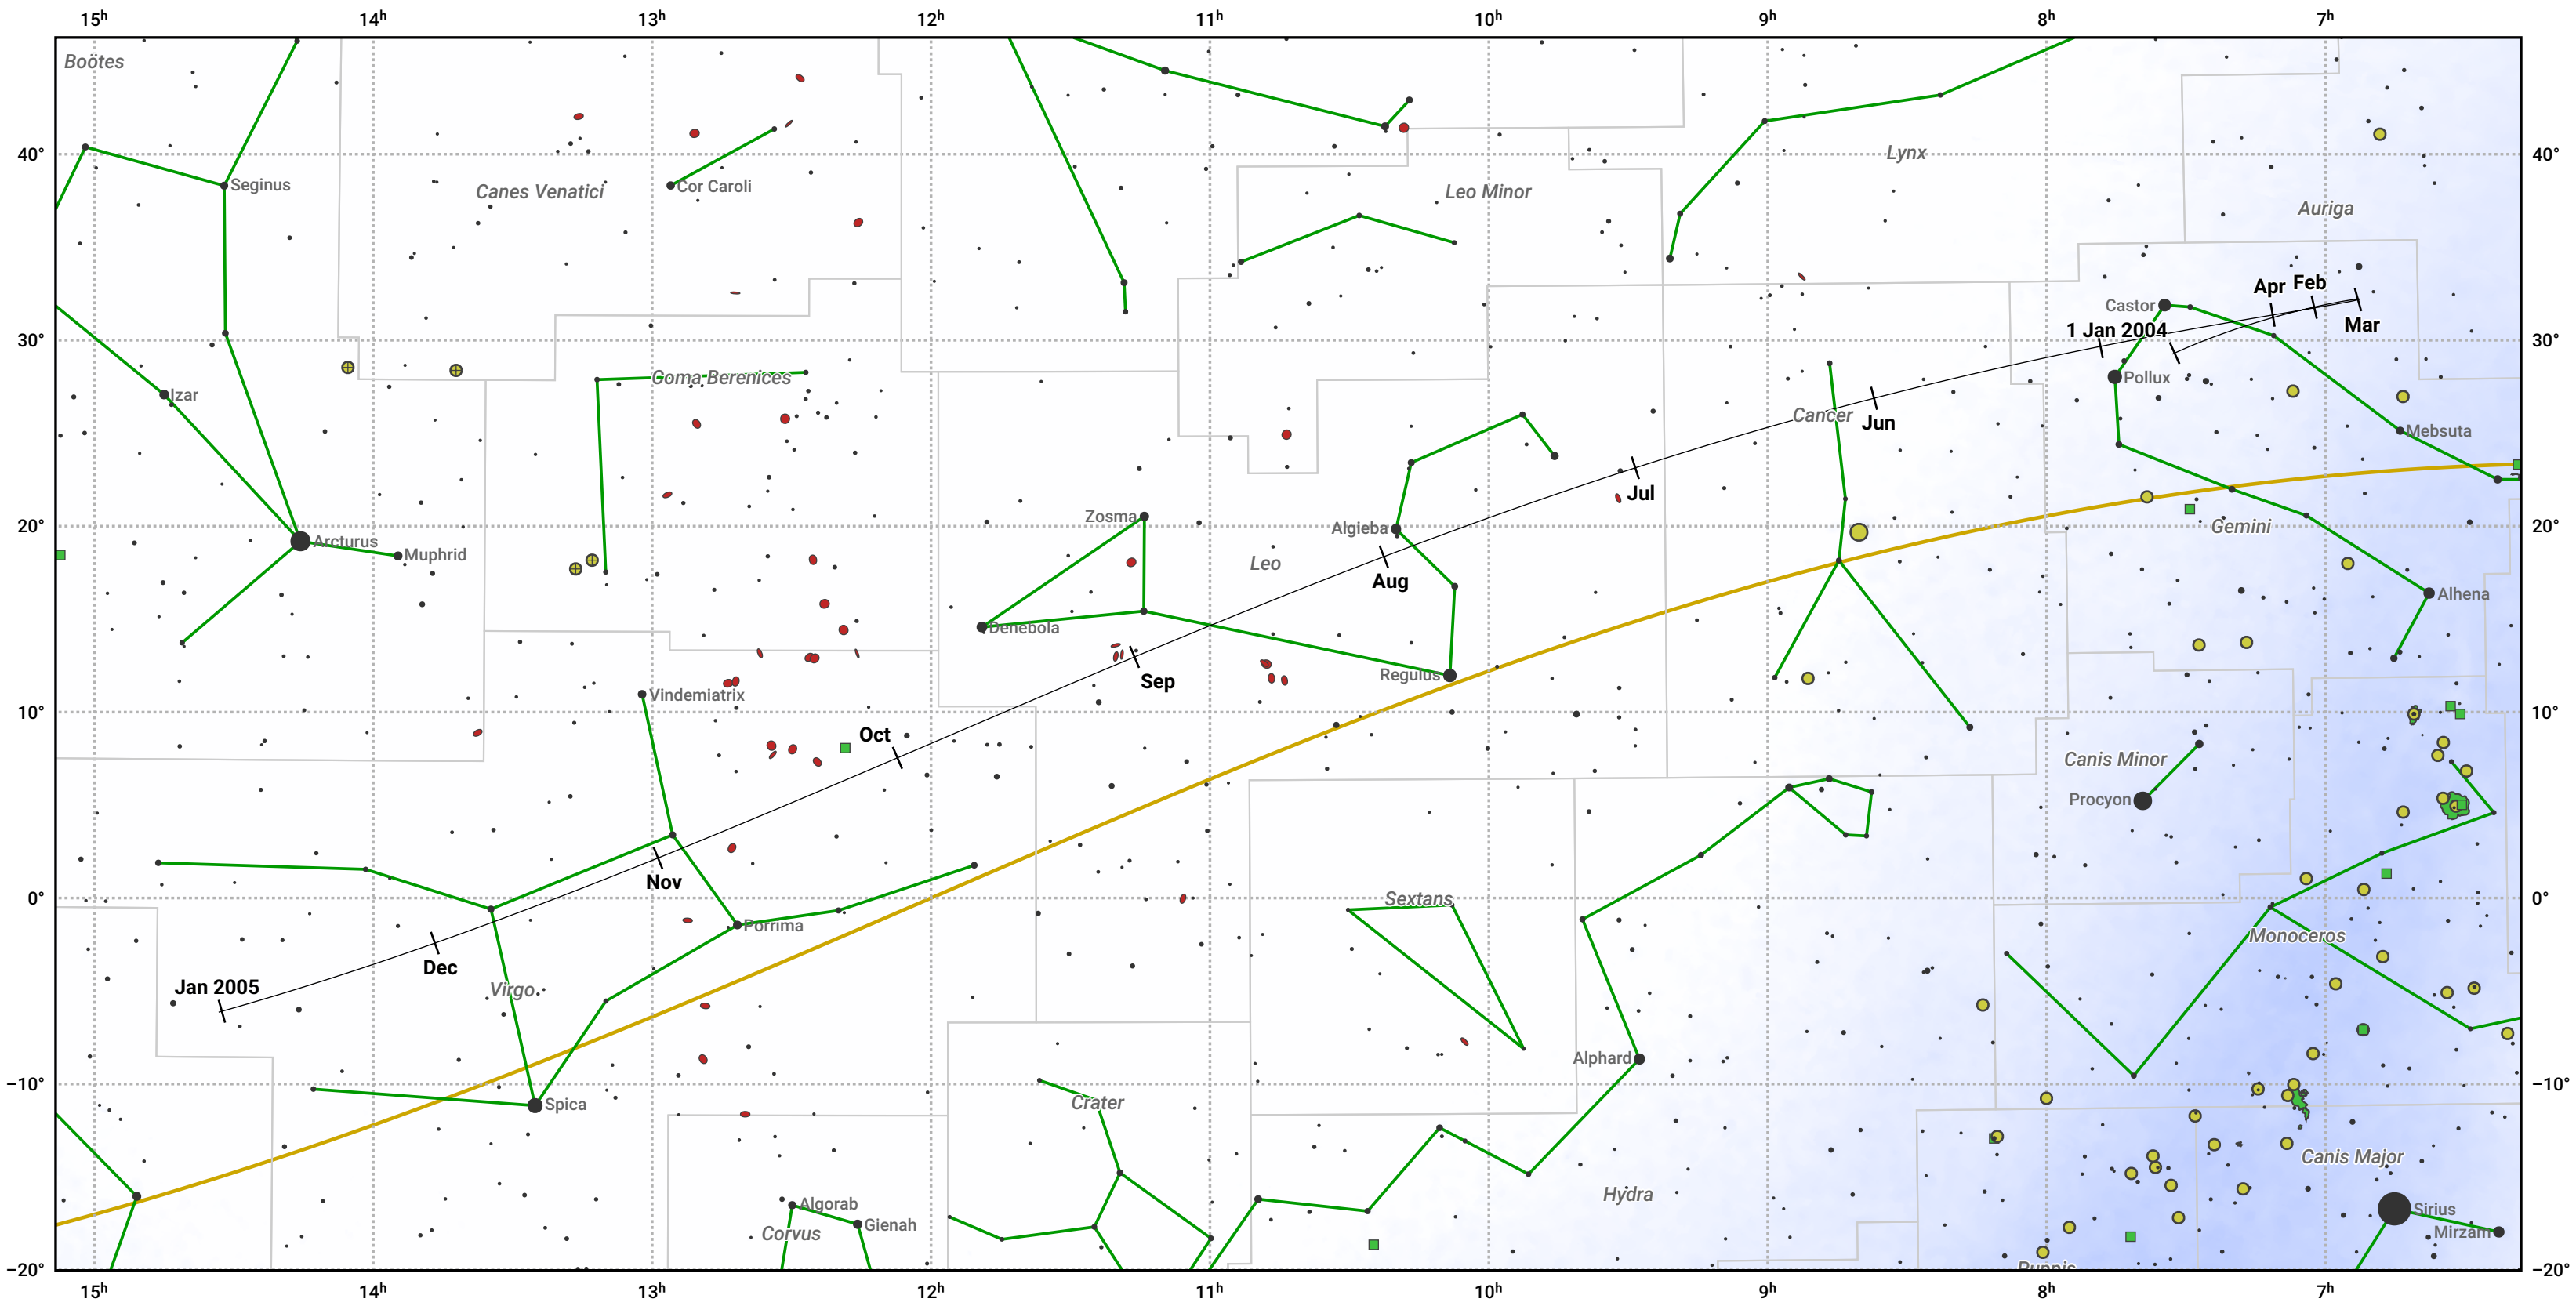

# The path of Ceres in 2004

© Dominic Ford 2011–2024. Date markers placed at midnight UTC. Downloaded from <https://in-the-sky.org>

Magnitude scale:  6.0  5.0  4.0  3.0  2.0  1.0  0.0  -1.0  -2.0

Ecliptic Plane

Galaxy  Bright nebula  Open cluster + Globular cluster

Date	Mag
2004 Jan 1	6.9
2004 Mar 8	7.9
2004 Apr 1	8.3
2004 Jul 1	8.8
2004 Oct 1	8.5
2005 Jan 1	8.7