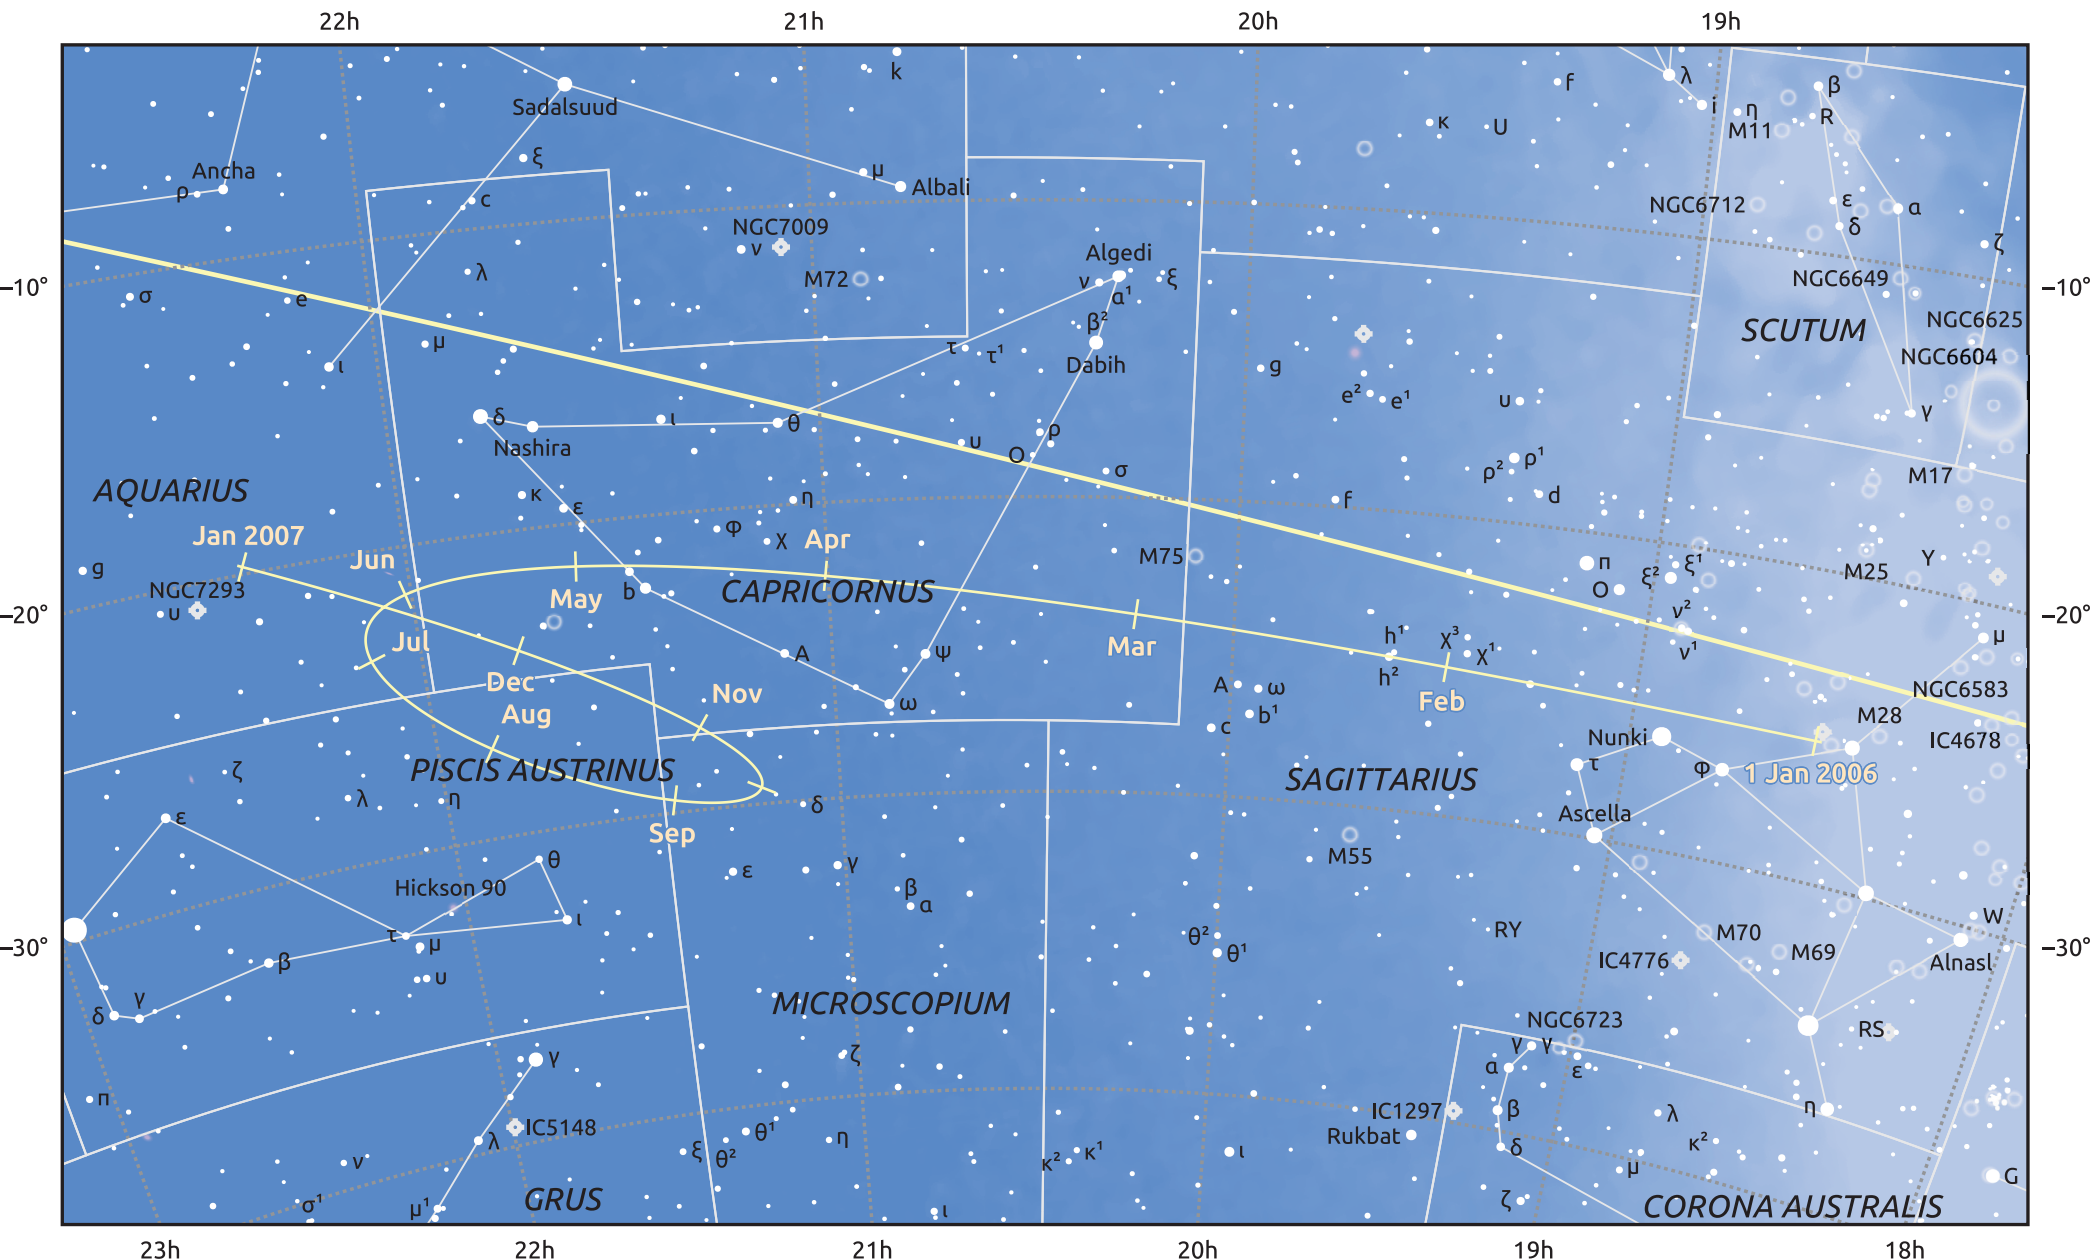

# The path of Ceres in 2006

© Dominic Ford 2011–2025. Date markers placed at midnight UTC. Downloaded from <https://in-the-sky.org>