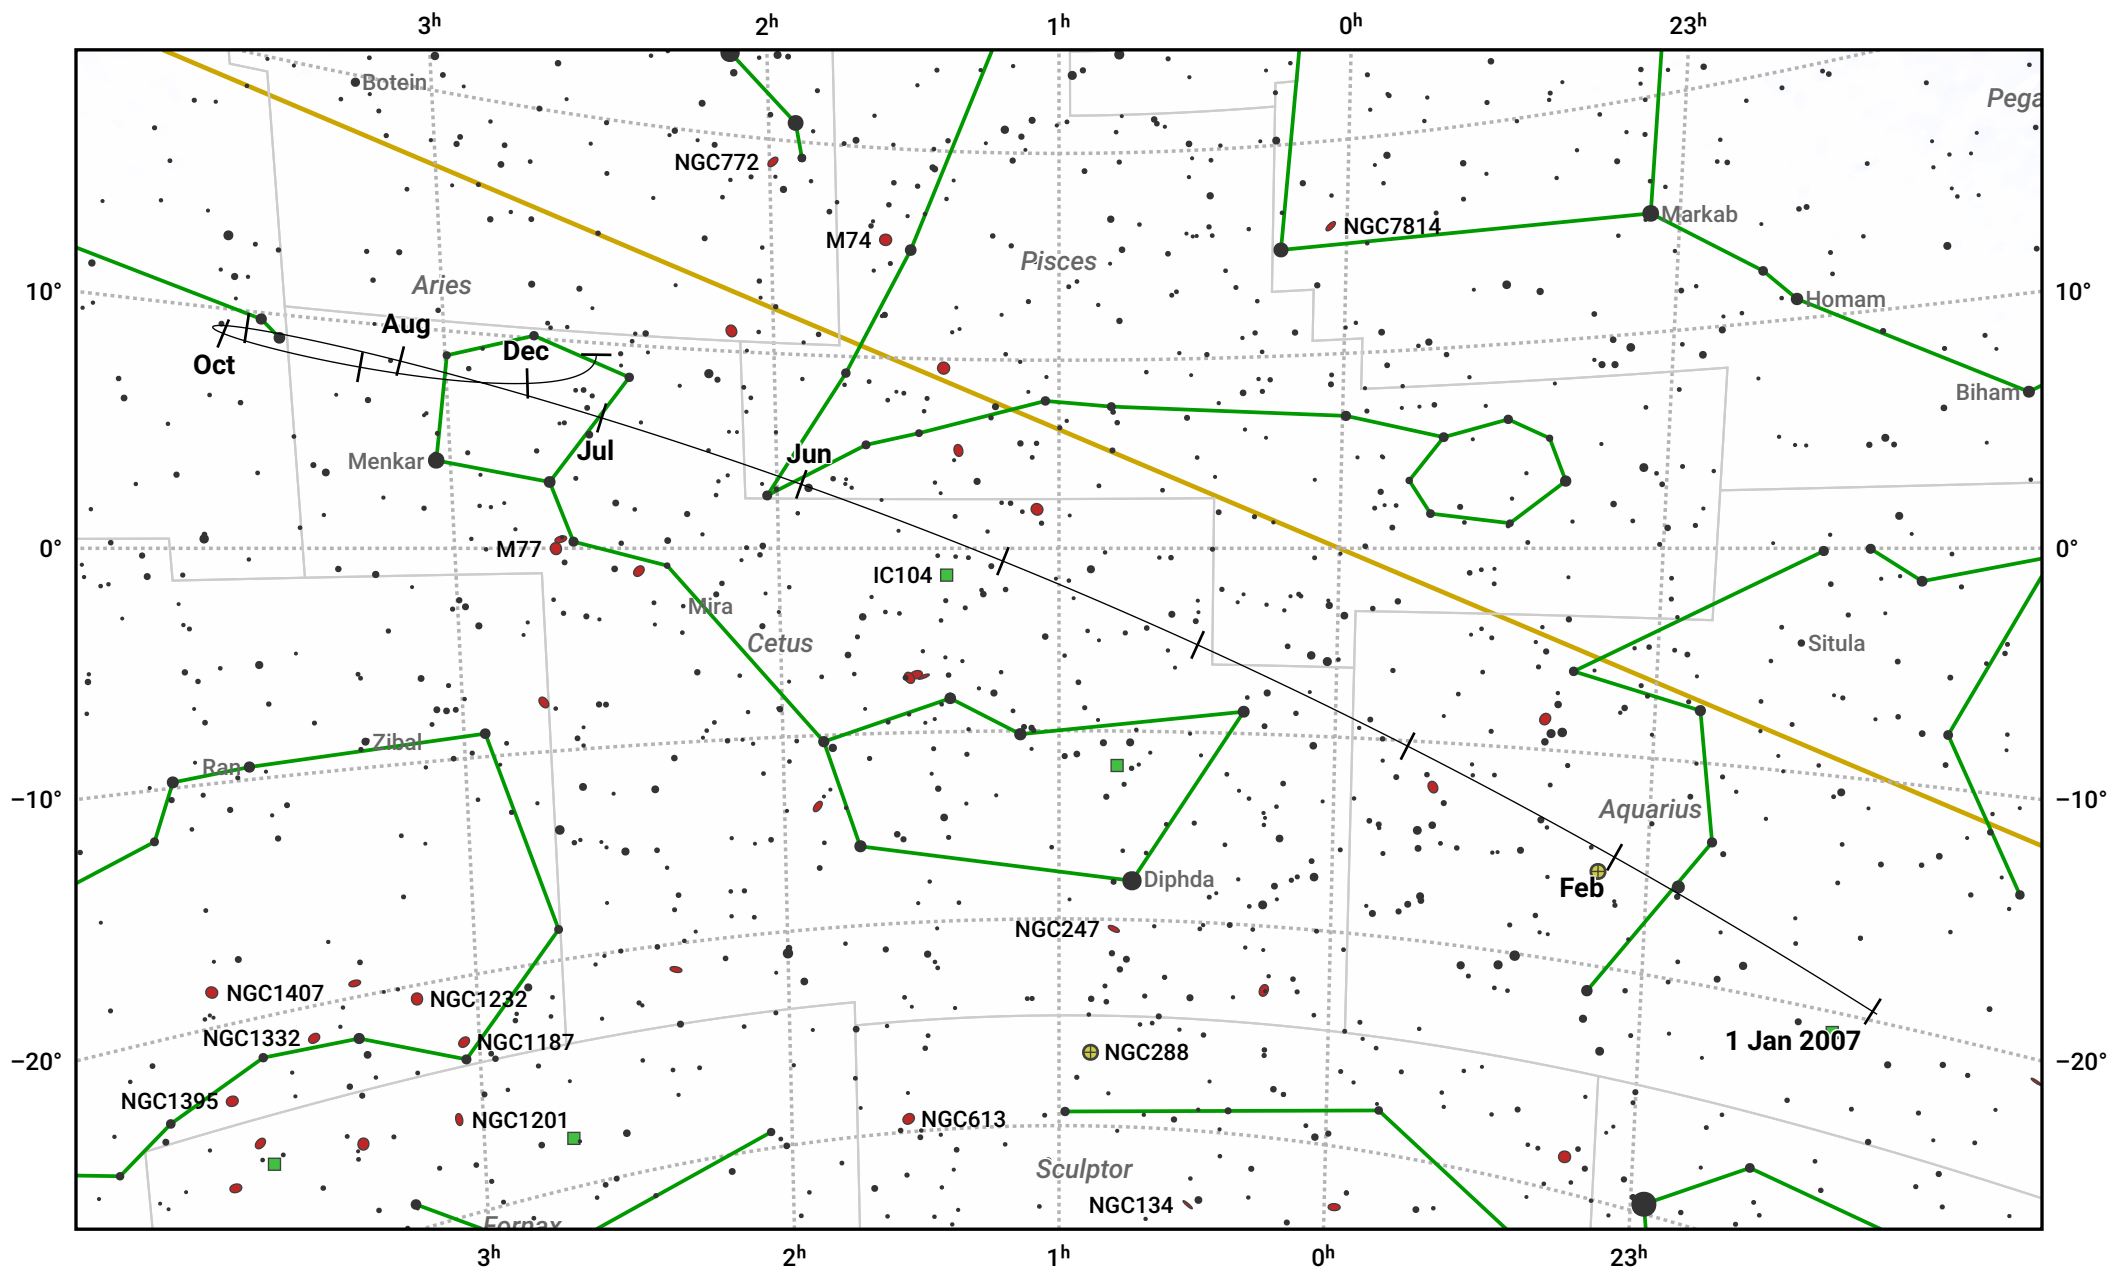

The path of Ceres in 2007

© Dominic Ford 2011–2024. Date markers placed at midnight UTC. Downloaded from <https://in-the-sky.org>

Magnitude scale: · 7.0 · 6.0 · 5.0 · 4.0 · 3.0 ● 2.0 ● 1.0

— Ecliptic Plane

● Galaxy ■ Bright nebula ● Open cluster ⊕ Globular cluster

Date	Mag
2007 Jan 1	9.3
2007 Apr 1	9.0
2007 Jul 1	9.2
2007 Sep 19	8.2
2007 Oct 1	8.0
2007 Nov 7	7.2
2008 Jan 1	8.2