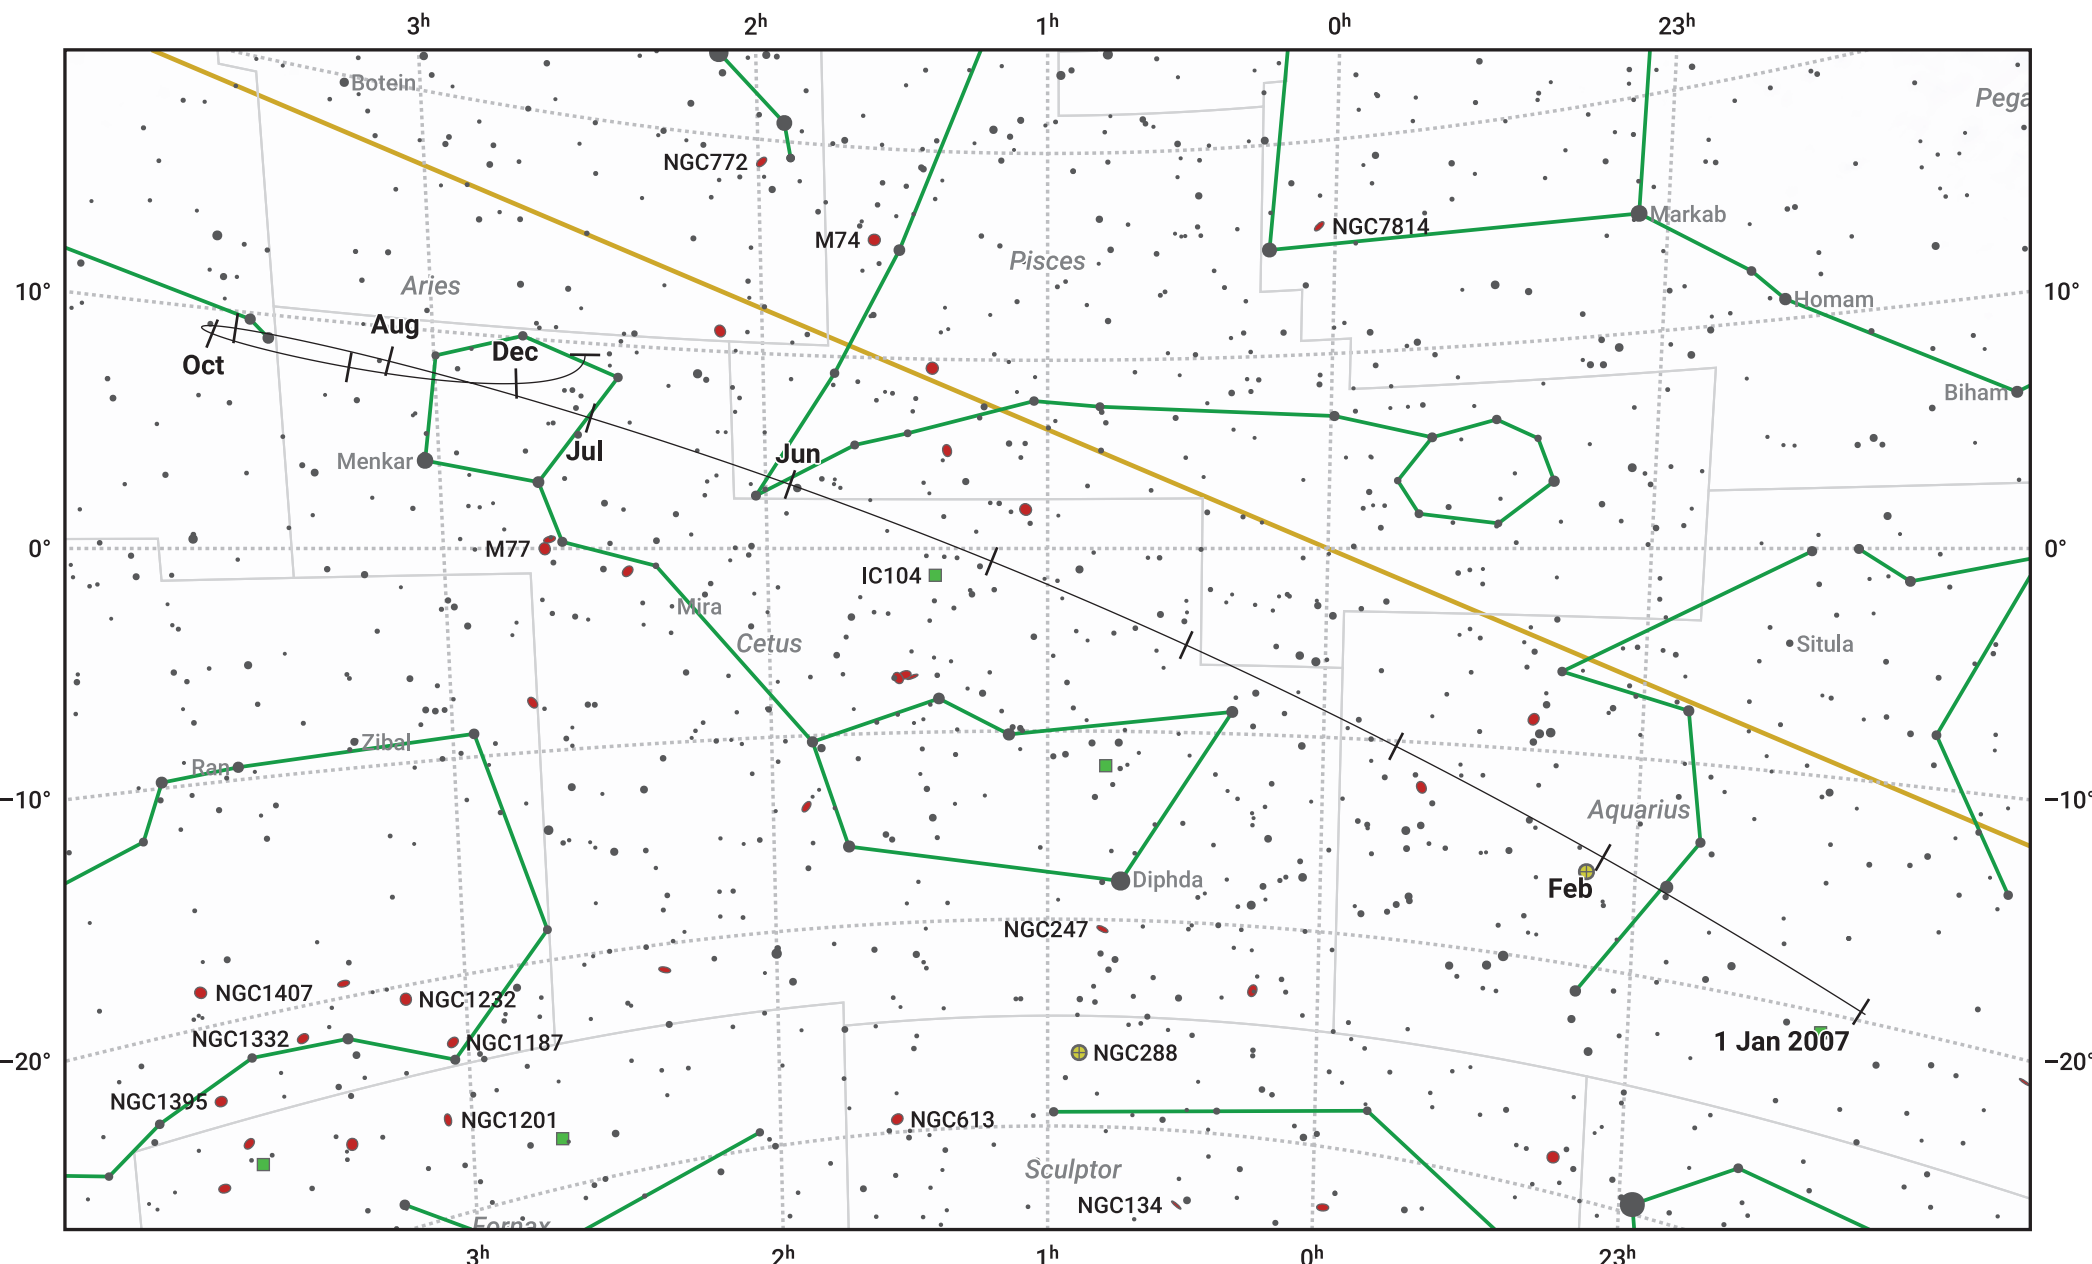

# The path of Ceres in 2007

© Dominic Ford 2011–2024. Date markers placed at midnight UTC. Downloaded from <https://in-the-sky.org>

Magnitude scale:    • 7.0    • 6.0    • 5.0    • 4.0    • 3.0    • 2.0    • 1.0

— Ecliptic Plane

● Galaxy    
 ■ Bright nebula    
 ● Open cluster    
 ⊕ Globular cluster

Date	Mag
2007 Jan 1	9.3
2007 Apr 1	9.0
2007 Jul 1	9.2
2007 Sep 19	8.2
2007 Oct 1	8.0
2007 Nov 7	7.2
2008 Jan 1	8.2