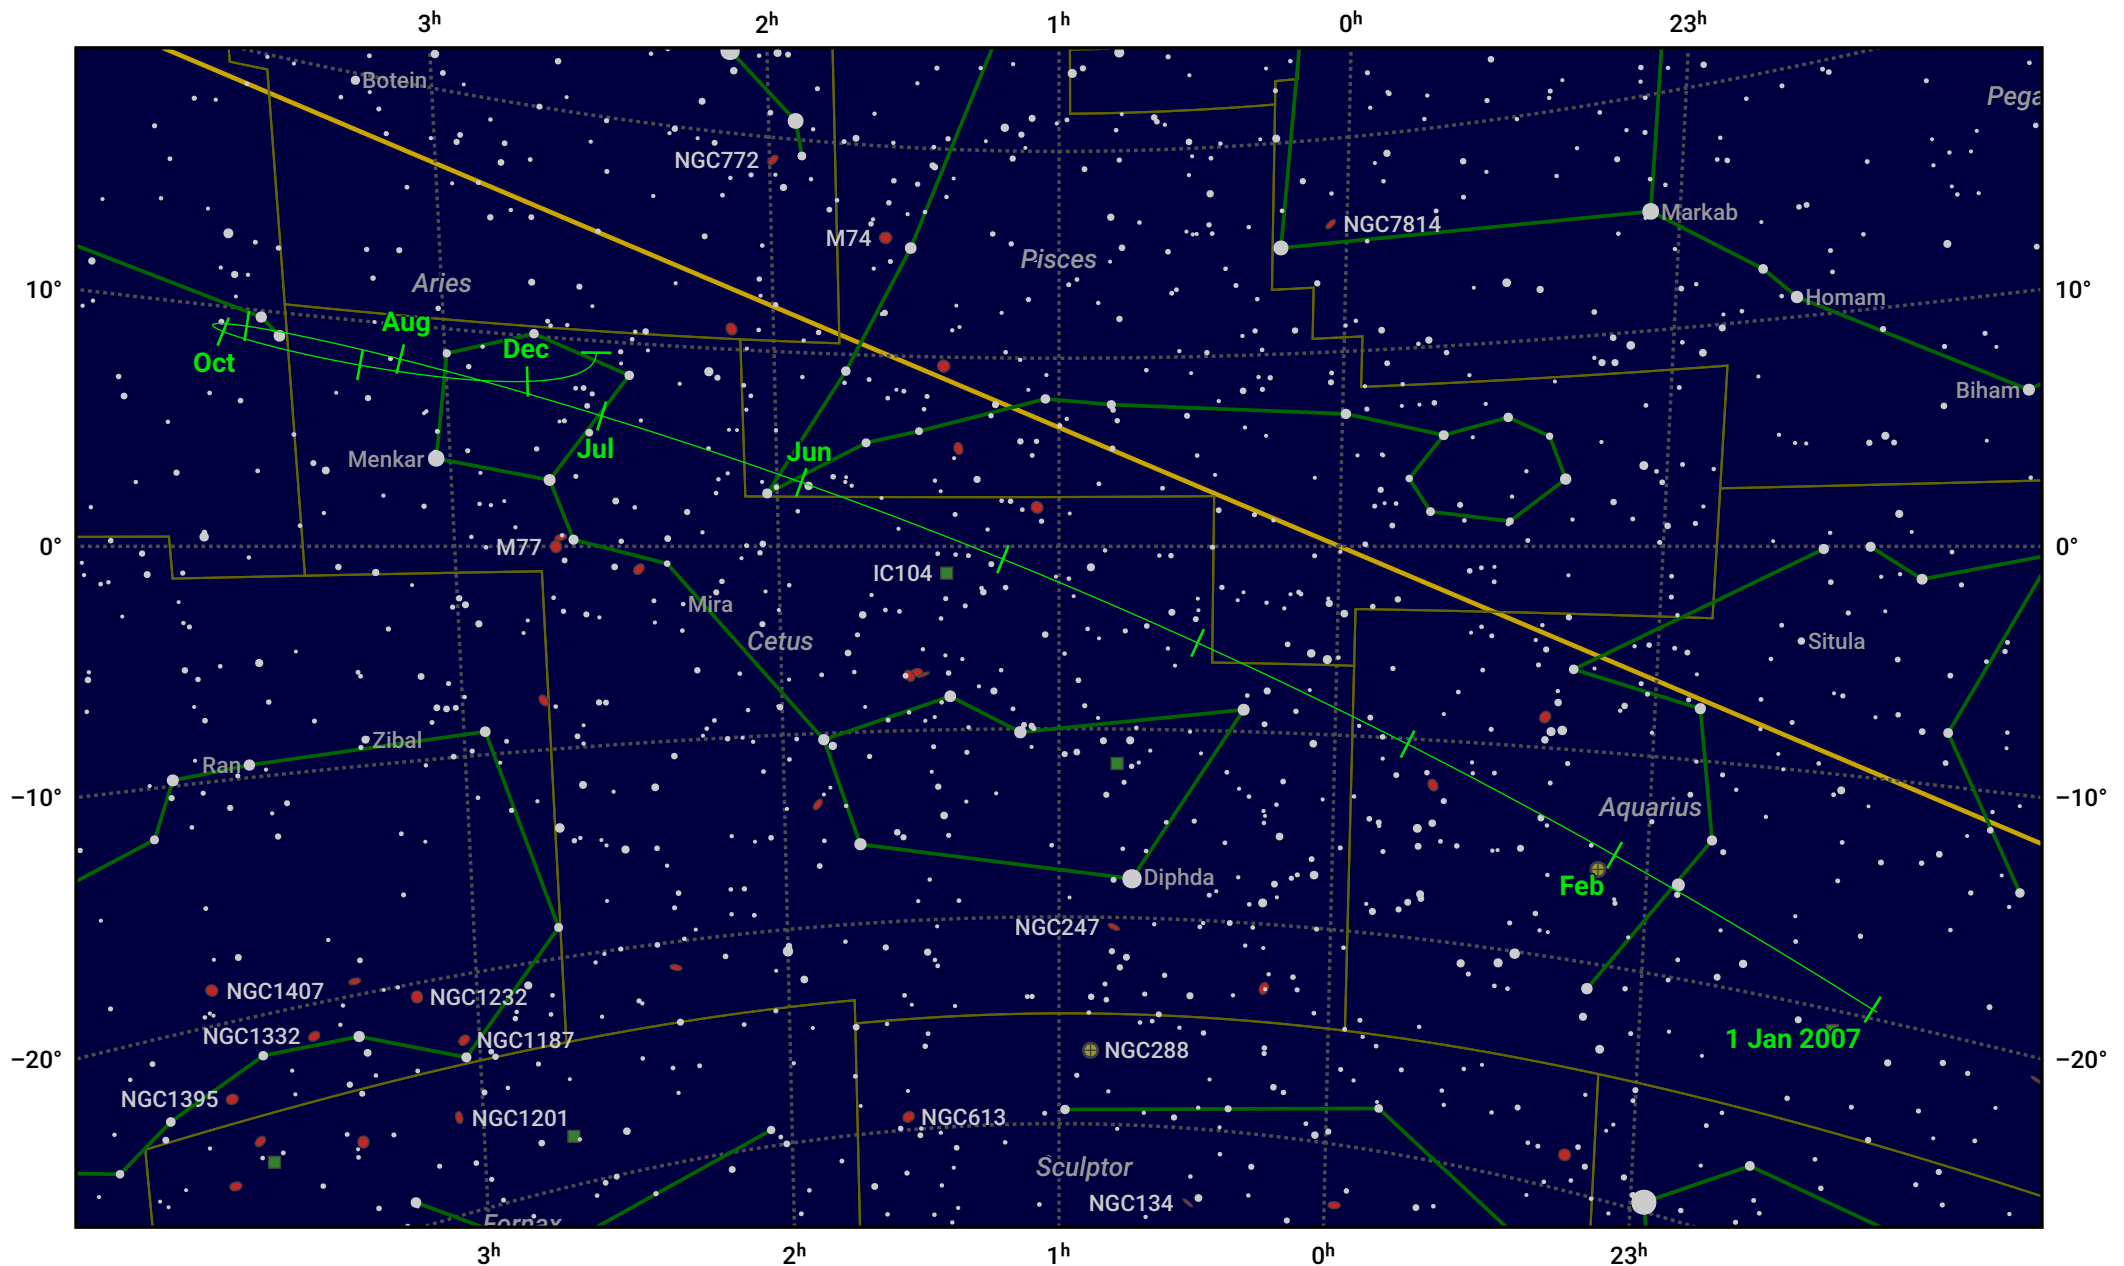

The path of Ceres in 2007

© Dominic Ford 2011–2024. Date markers placed at midnight UTC. Downloaded from <https://in-the-sky.org>

Magnitude scale: ● 7.0 ● 6.0 ● 5.0 ● 4.0 ● 3.0 ● 2.0 ● 1.0

— Ecliptic Plane

● Galaxy ■ Bright nebula ● Open cluster ● Globular cluster

Date	Mag
2007 Jan 1	9.3
2007 Apr 1	9.0
2007 Jul 1	9.2
2007 Sep 19	8.2
2007 Oct 1	8.0
2007 Nov 7	7.2
2008 Jan 1	8.2