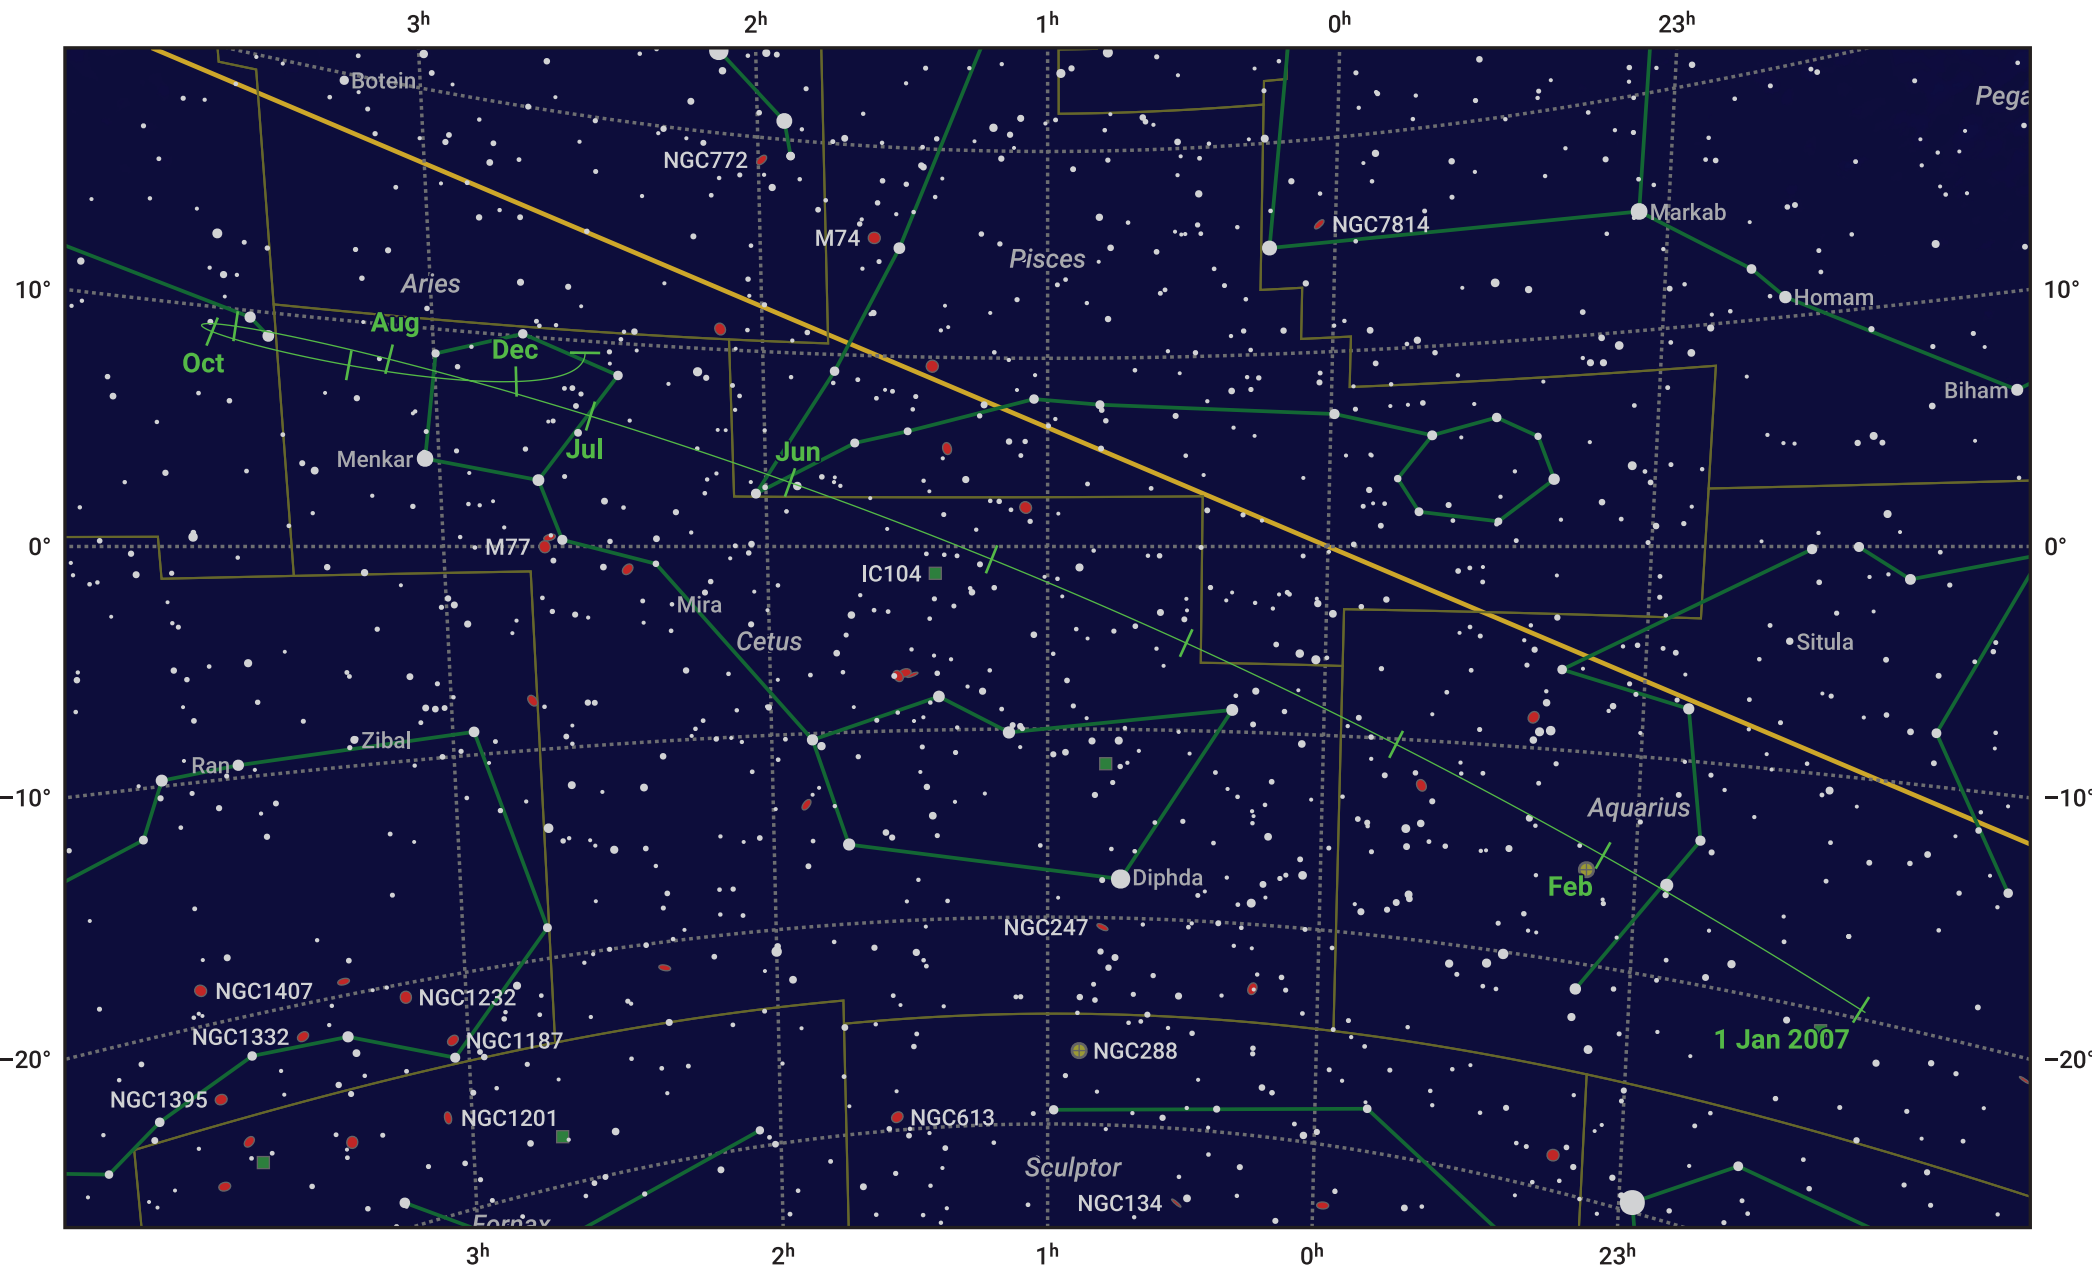

# The path of Ceres in 2007

© Dominic Ford 2011–2024. Date markers placed at midnight UTC. Downloaded from <https://in-the-sky.org>

Magnitude scale: 7.0 6.0 5.0 4.0 3.0 2.0 1.0

— Ecliptic Plane

Galaxy    Bright nebula    Open cluster    Globular cluster

Date	Mag
2007 Jan 1	9.3
2007 Apr 1	9.0
2007 Jul 1	9.2
2007 Sep 19	8.2
2007 Oct 1	8.0
2007 Nov 7	7.2
2008 Jan 1	8.2