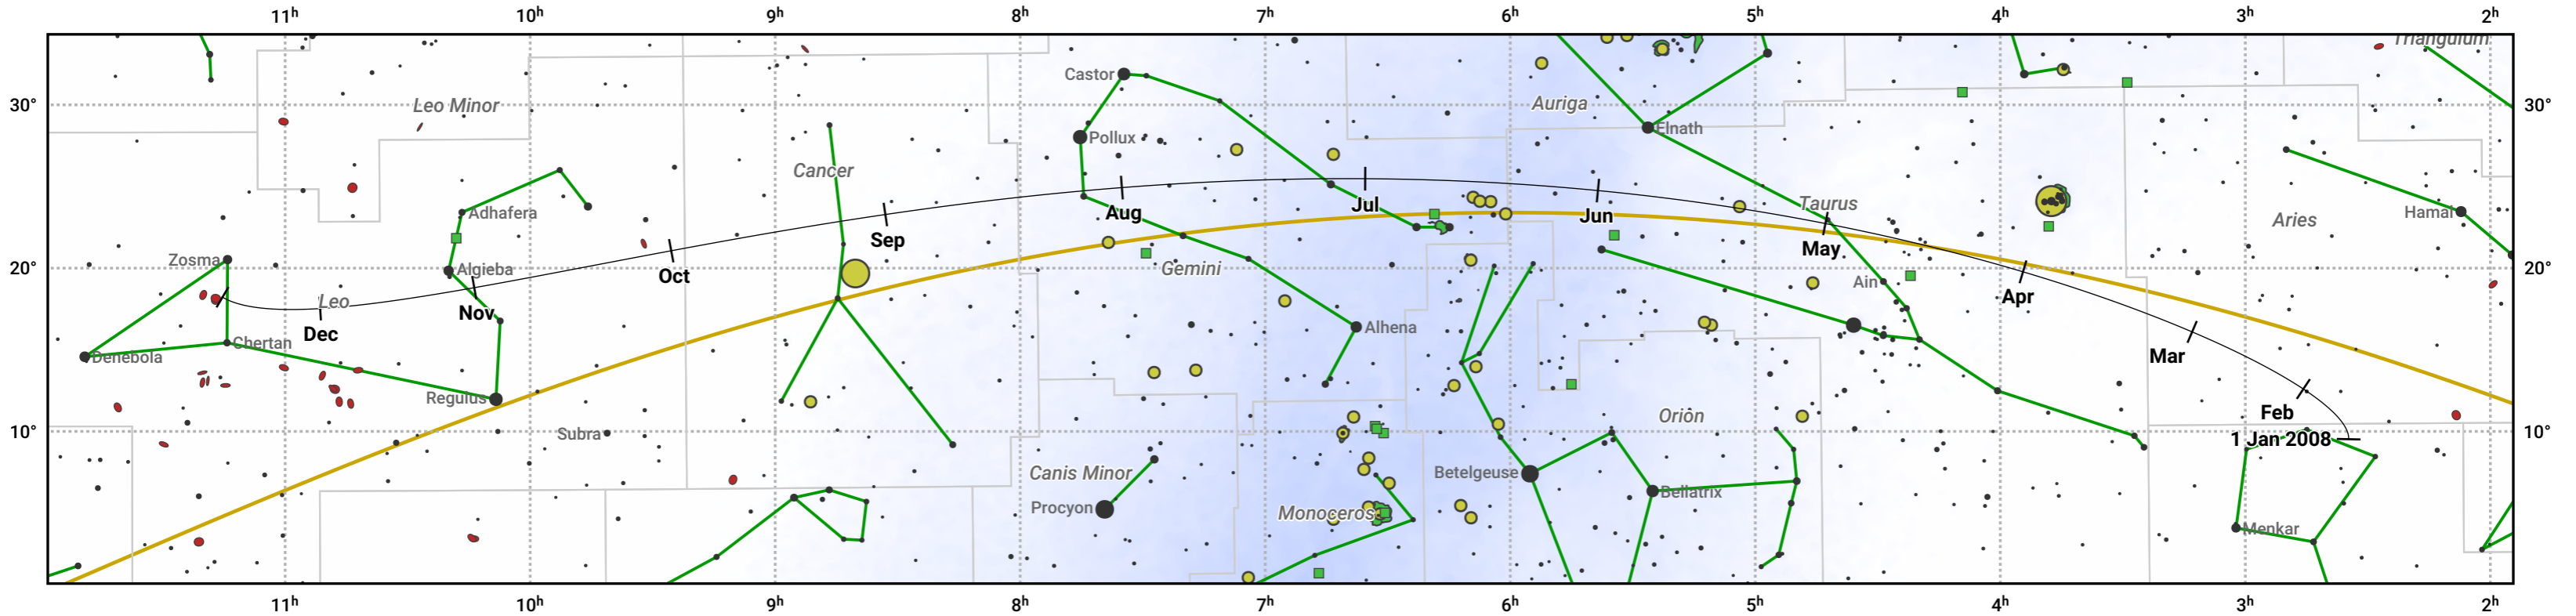

The path of Ceres in 2008

© Dominic Ford 2011–2023. Date markers placed at midnight UTC. Downloaded from <https://in-the-sky.org>

Magnitude scale: ● 6.0 ● 5.0 ● 4.0 ● 3.0 ● 2.0 ● 1.0 ● 0.0

— Ecliptic Plane

● Galaxy ■ Bright nebula ● Open cluster ⊕ Globular cluster

Date	Mag
2008 Jan 1	8.2
2008 Apr 1	8.9
2008 Jul 1	8.4
2008 Oct 1	8.8
2009 Jan 1	7.8