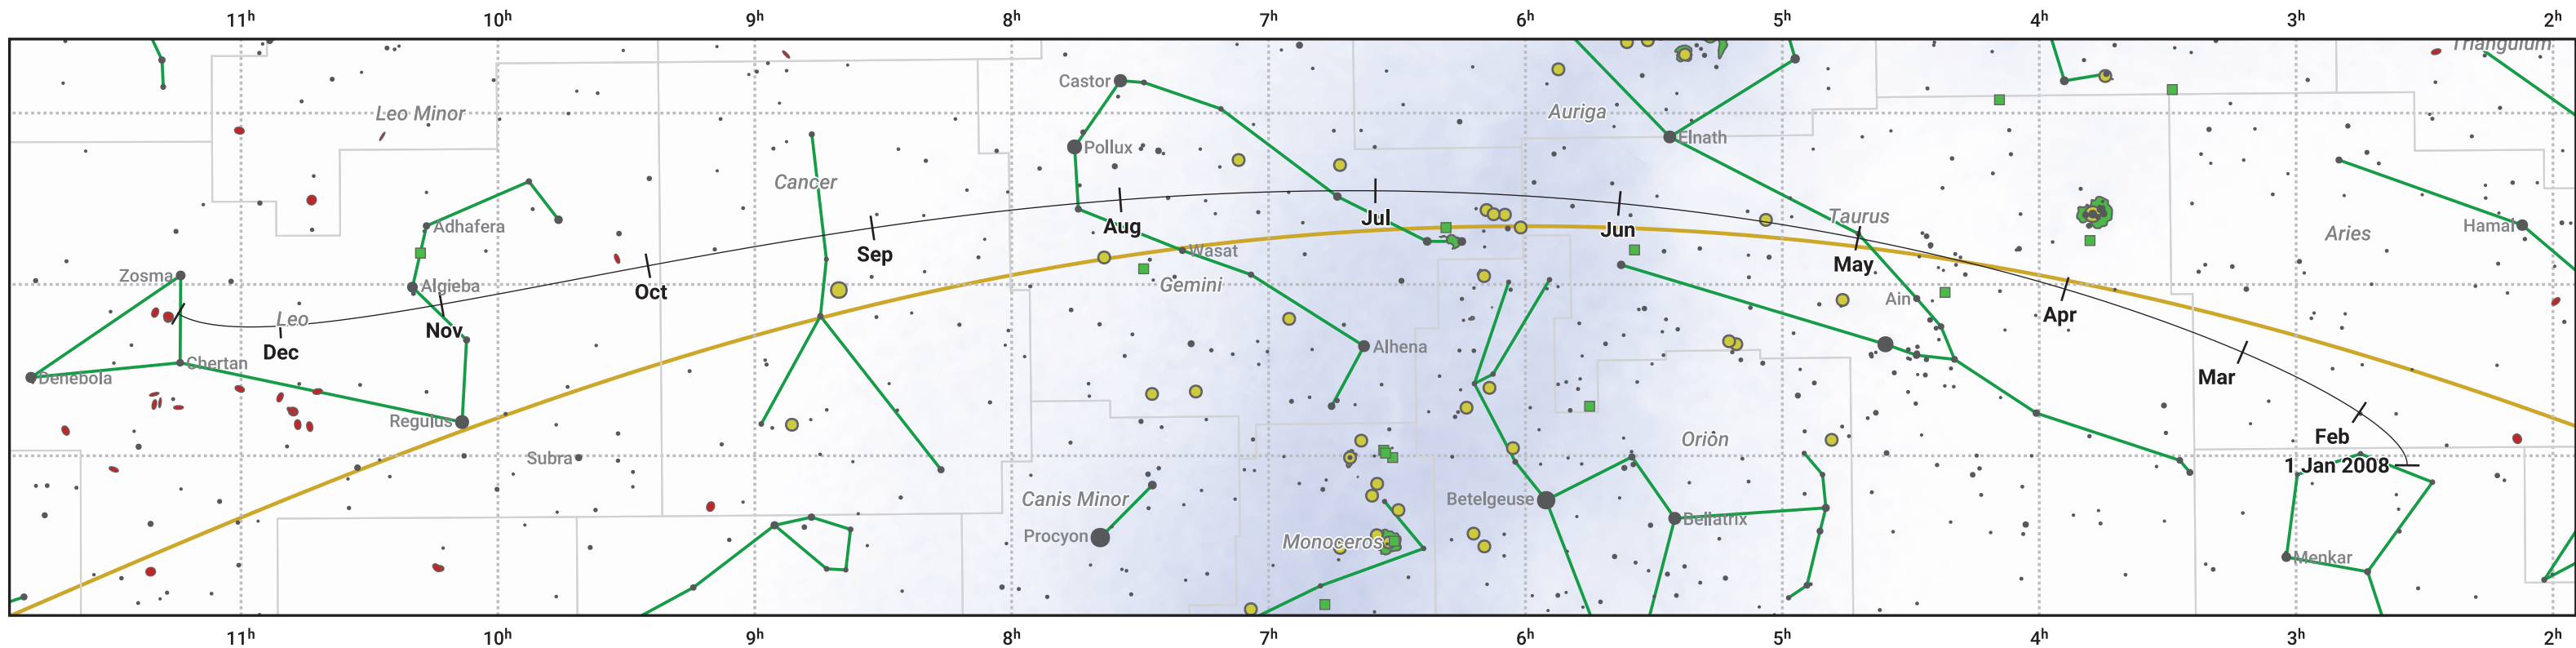

The path of Ceres in 2008

© Dominic Ford 2011–2024. Date markers placed at midnight UTC. Downloaded from <https://in-the-sky.org>

Magnitude scale: 6.0 5.0 4.0 3.0 2.0 1.0 0.0

Ecliptic Plane

Galaxy
 Bright nebula
 Open cluster
 + Globular cluster