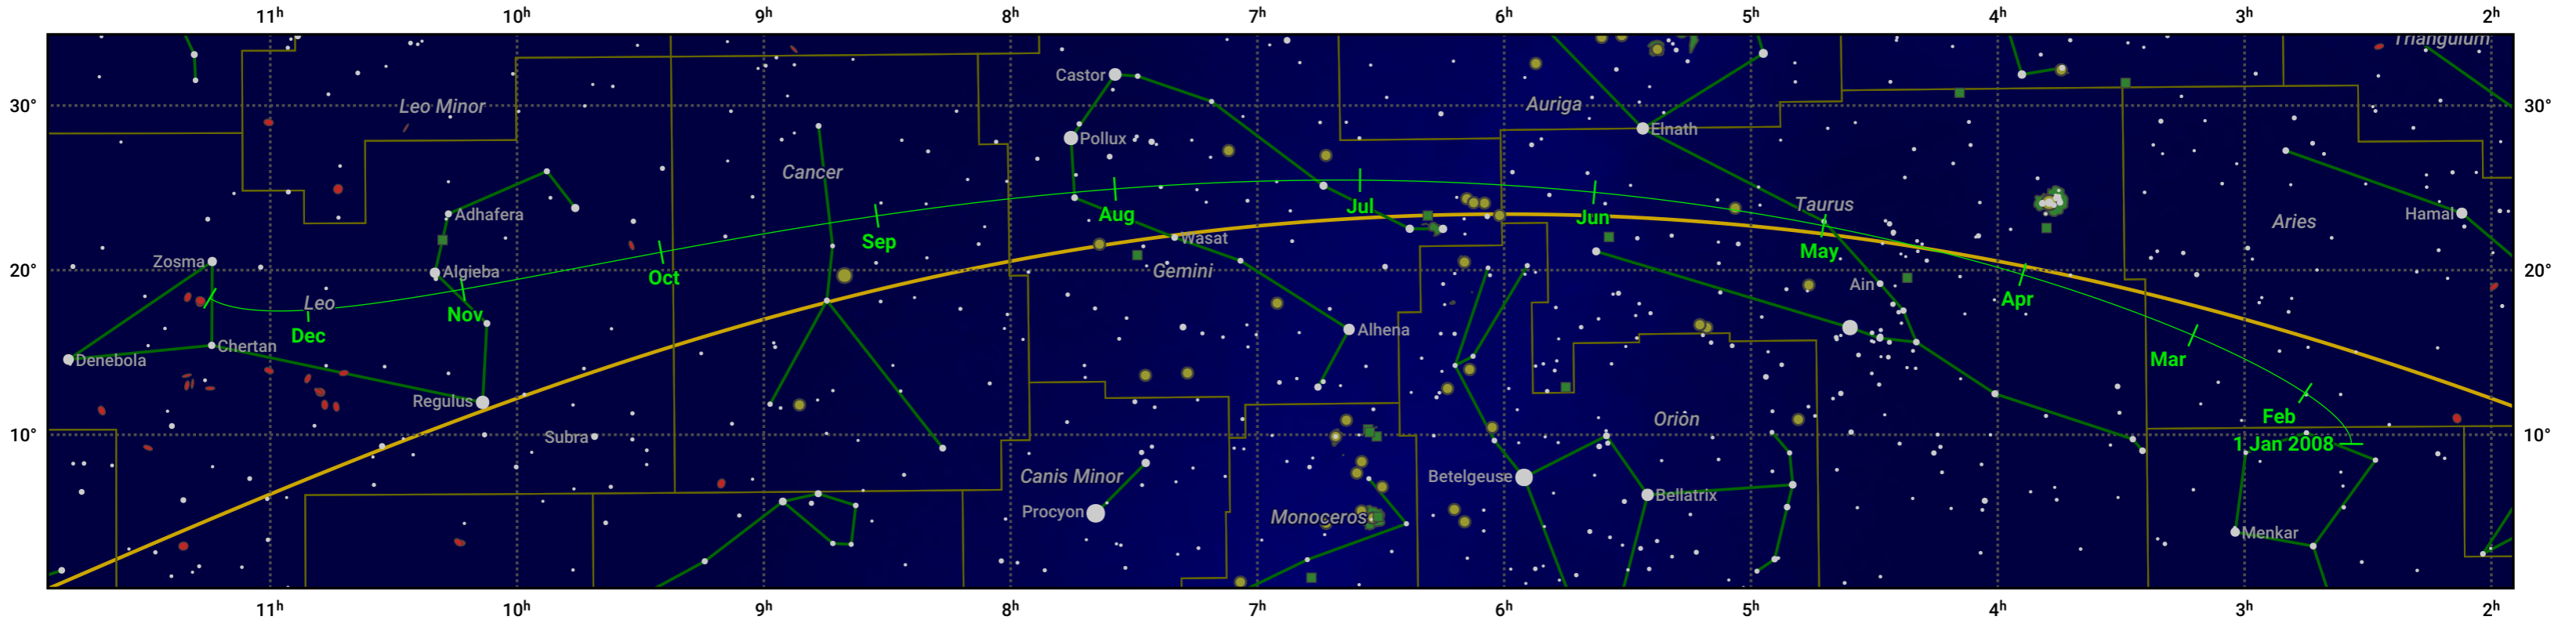

# The path of Ceres in 2008

© Dominic Ford 2011–2024. Date markers placed at midnight UTC. Downloaded from <https://in-the-sky.org>

Magnitude scale:  6.0  5.0  4.0  3.0  2.0  1.0  0.0

Ecliptic Plane

Galaxy  Bright nebula  Open cluster  Globular cluster