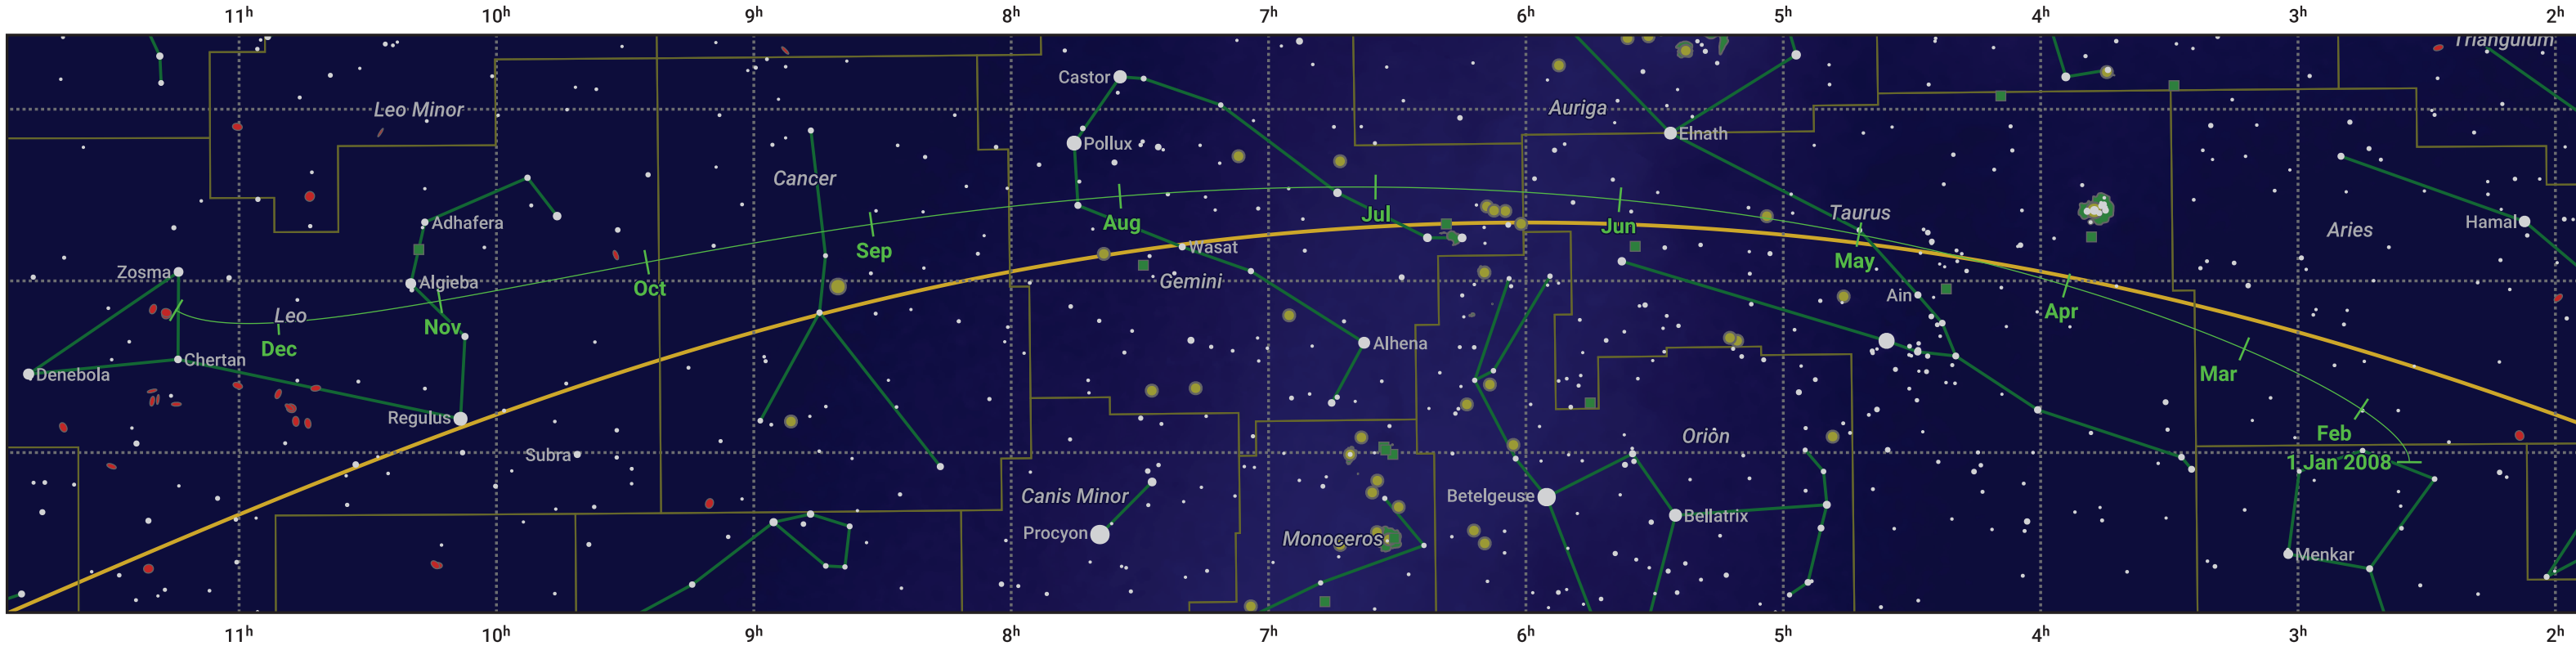

# The path of Ceres in 2008

© Dominic Ford 2011–2024. Date markers placed at midnight UTC. Downloaded from <https://in-the-sky.org>

Magnitude scale:  6.0  5.0  4.0  3.0  2.0  1.0  0.0

Ecliptic Plane

Galaxy  Bright nebula  Open cluster  Globular cluster