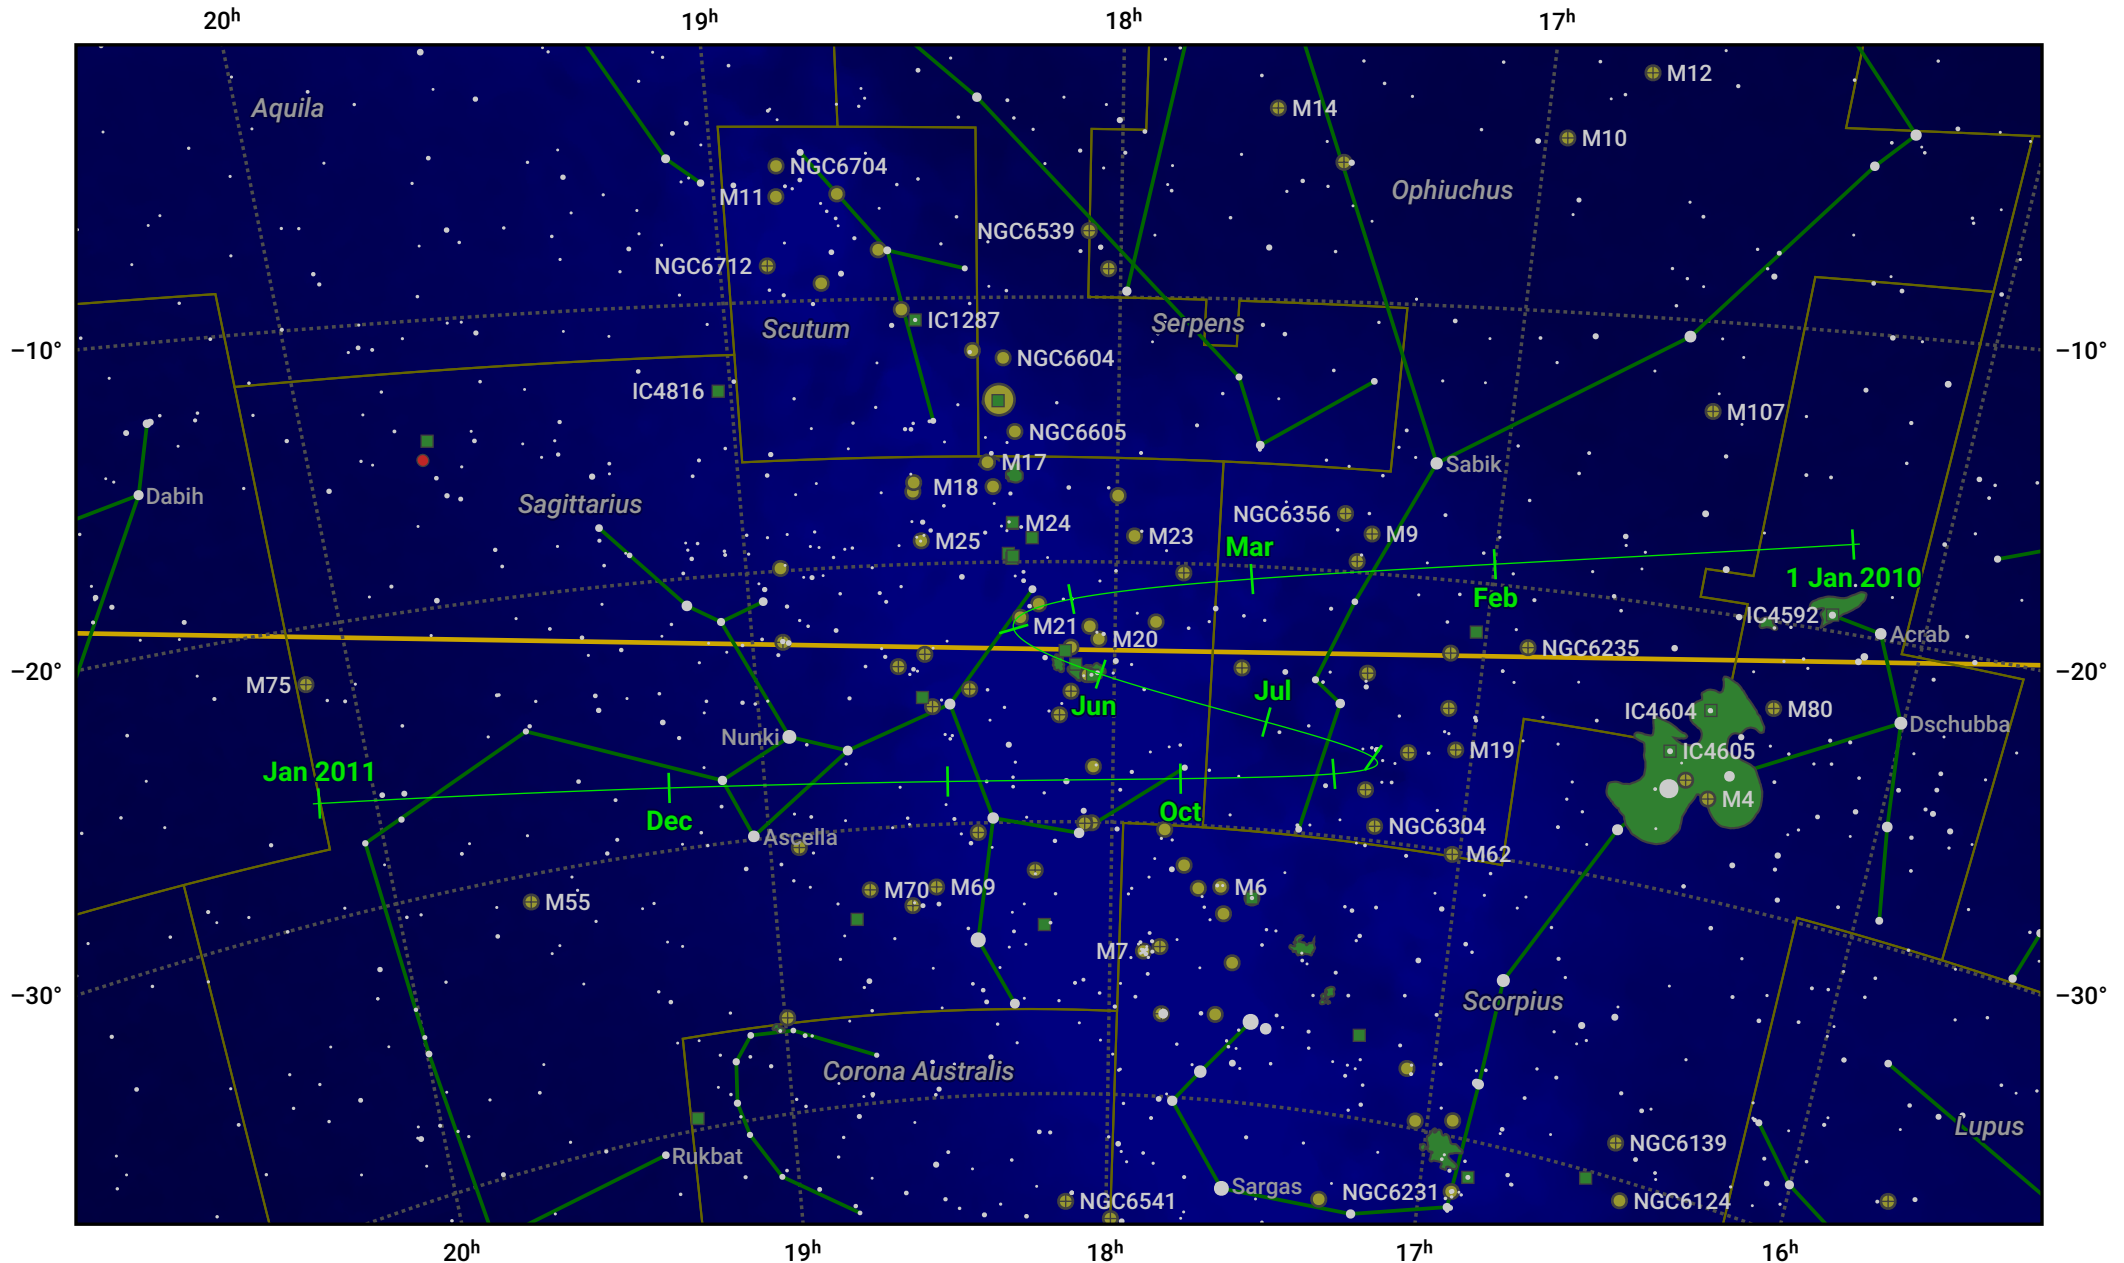

# The path of Ceres in 2010

© Dominic Ford 2011–2024. Date markers placed at midnight UTC. Downloaded from <https://in-the-sky.org>

Magnitude scale: ● 7.0 ● 6.0 ● 5.0 ● 4.0 ● 3.0 ● 2.0 ● 1.0

— Ecliptic Plane

● Galaxy    ■ Bright nebula    ● Open cluster    ● Globular cluster

Date	Mag
2010 Jan 1	8.9
2010 Apr 1	8.5
2010 May 10	7.9
2010 Jul 1	7.4
2010 Sep 24	8.9
2010 Oct 1	9.0
2011 Jan 1	9.1