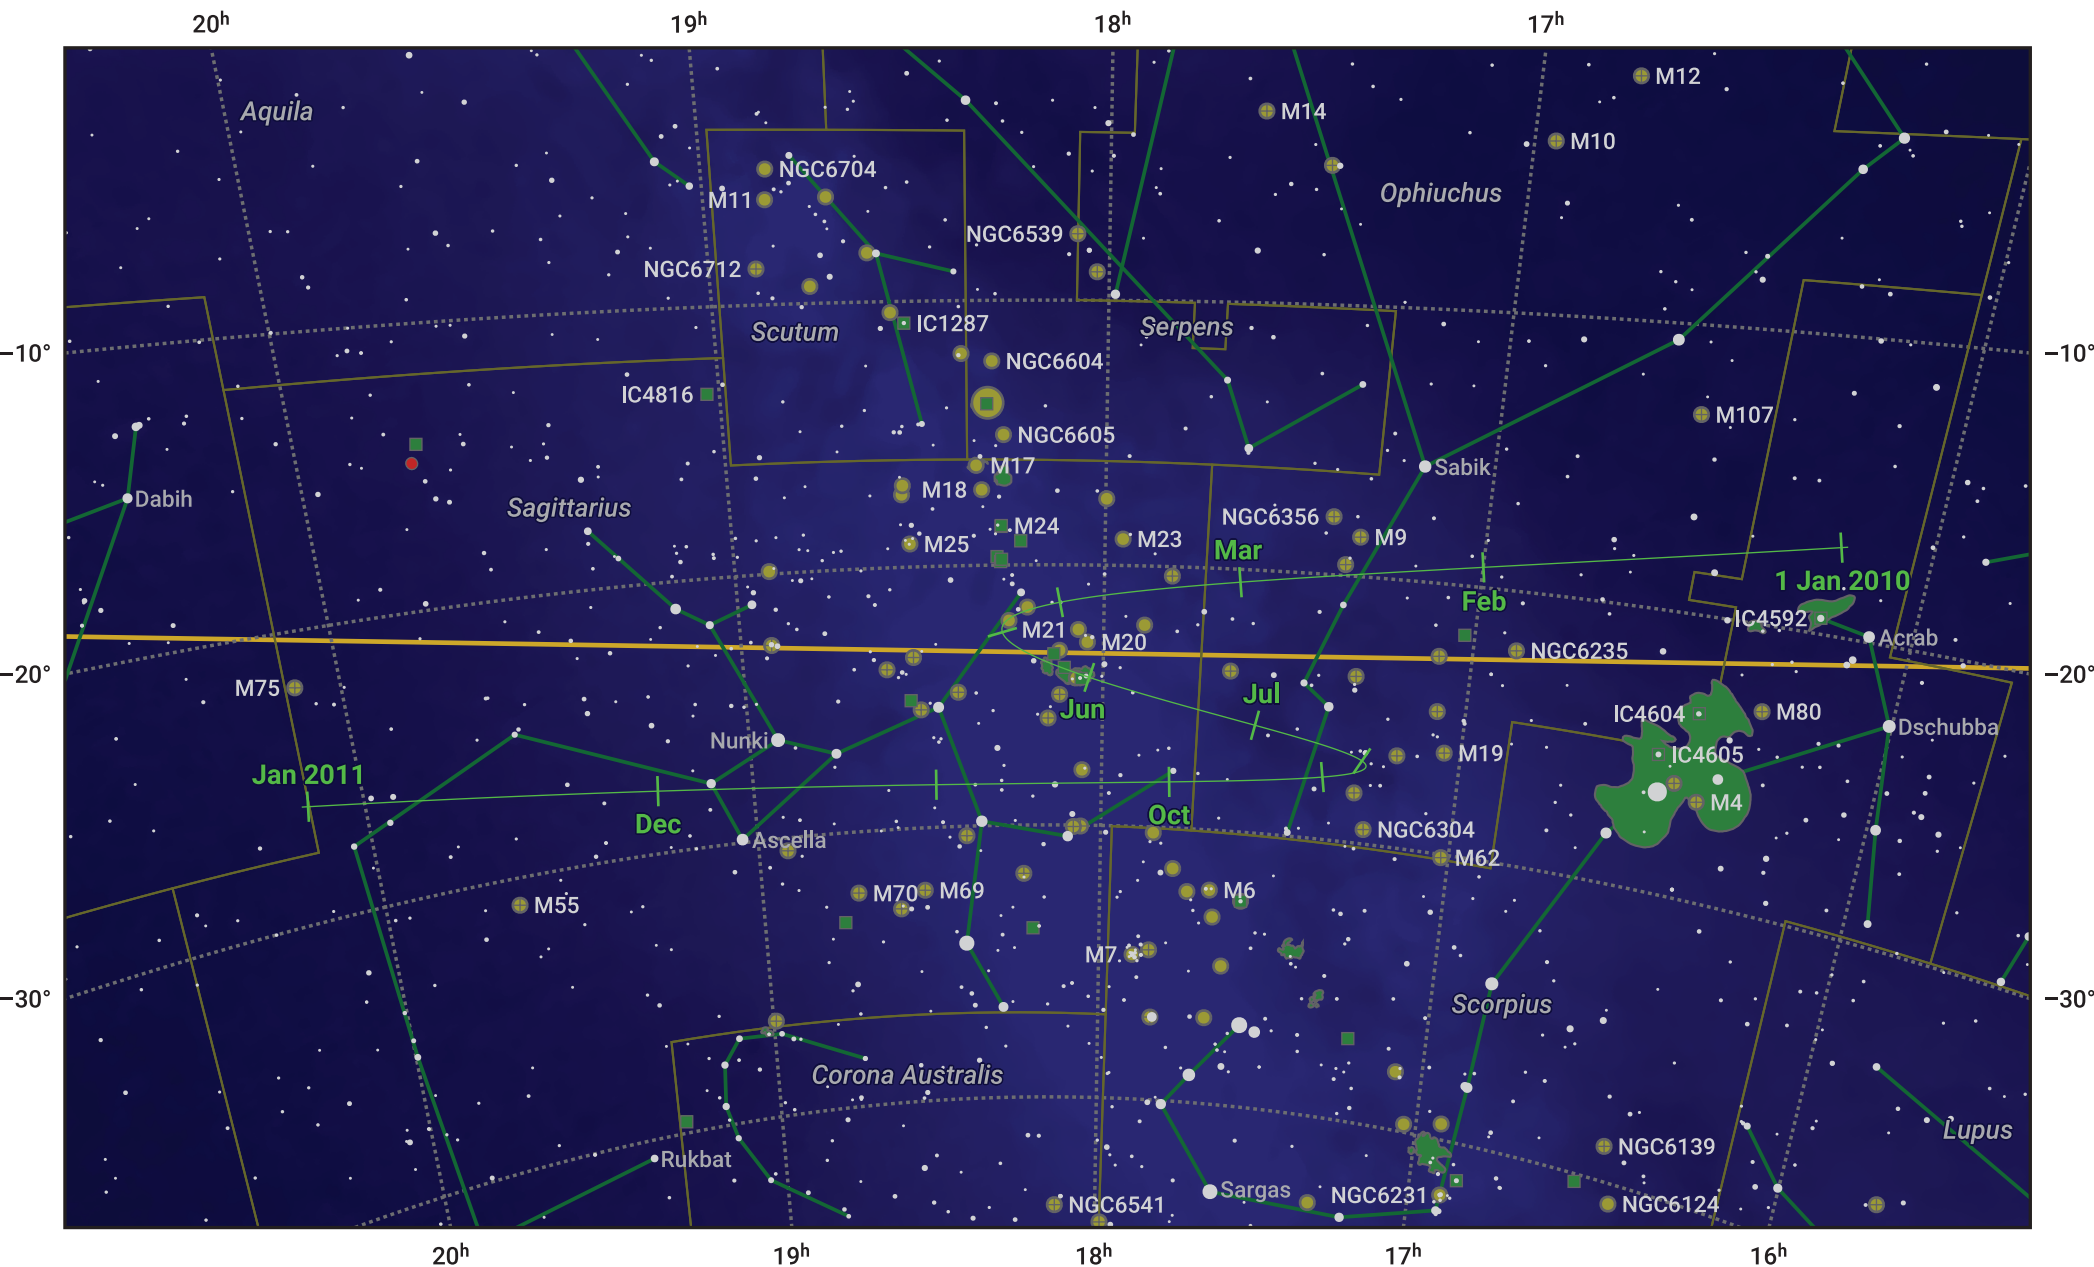

# The path of Ceres in 2010

© Dominic Ford 2011–2024. Date markers placed at midnight UTC. Downloaded from <https://in-the-sky.org>

Magnitude scale: ● 7.0 ● 6.0 ● 5.0 ● 4.0 ● 3.0 ● 2.0 ● 1.0

— Ecliptic Plane

● Galaxy    ■ Bright nebula    ● Open cluster    ⊕ Globular cluster

Date	Mag
2010 Jan 1	8.9
2010 Apr 1	8.5
2010 May 10	7.9
2010 Jul 1	7.4
2010 Sep 24	8.9
2010 Oct 1	9.0
2011 Jan 1	9.1