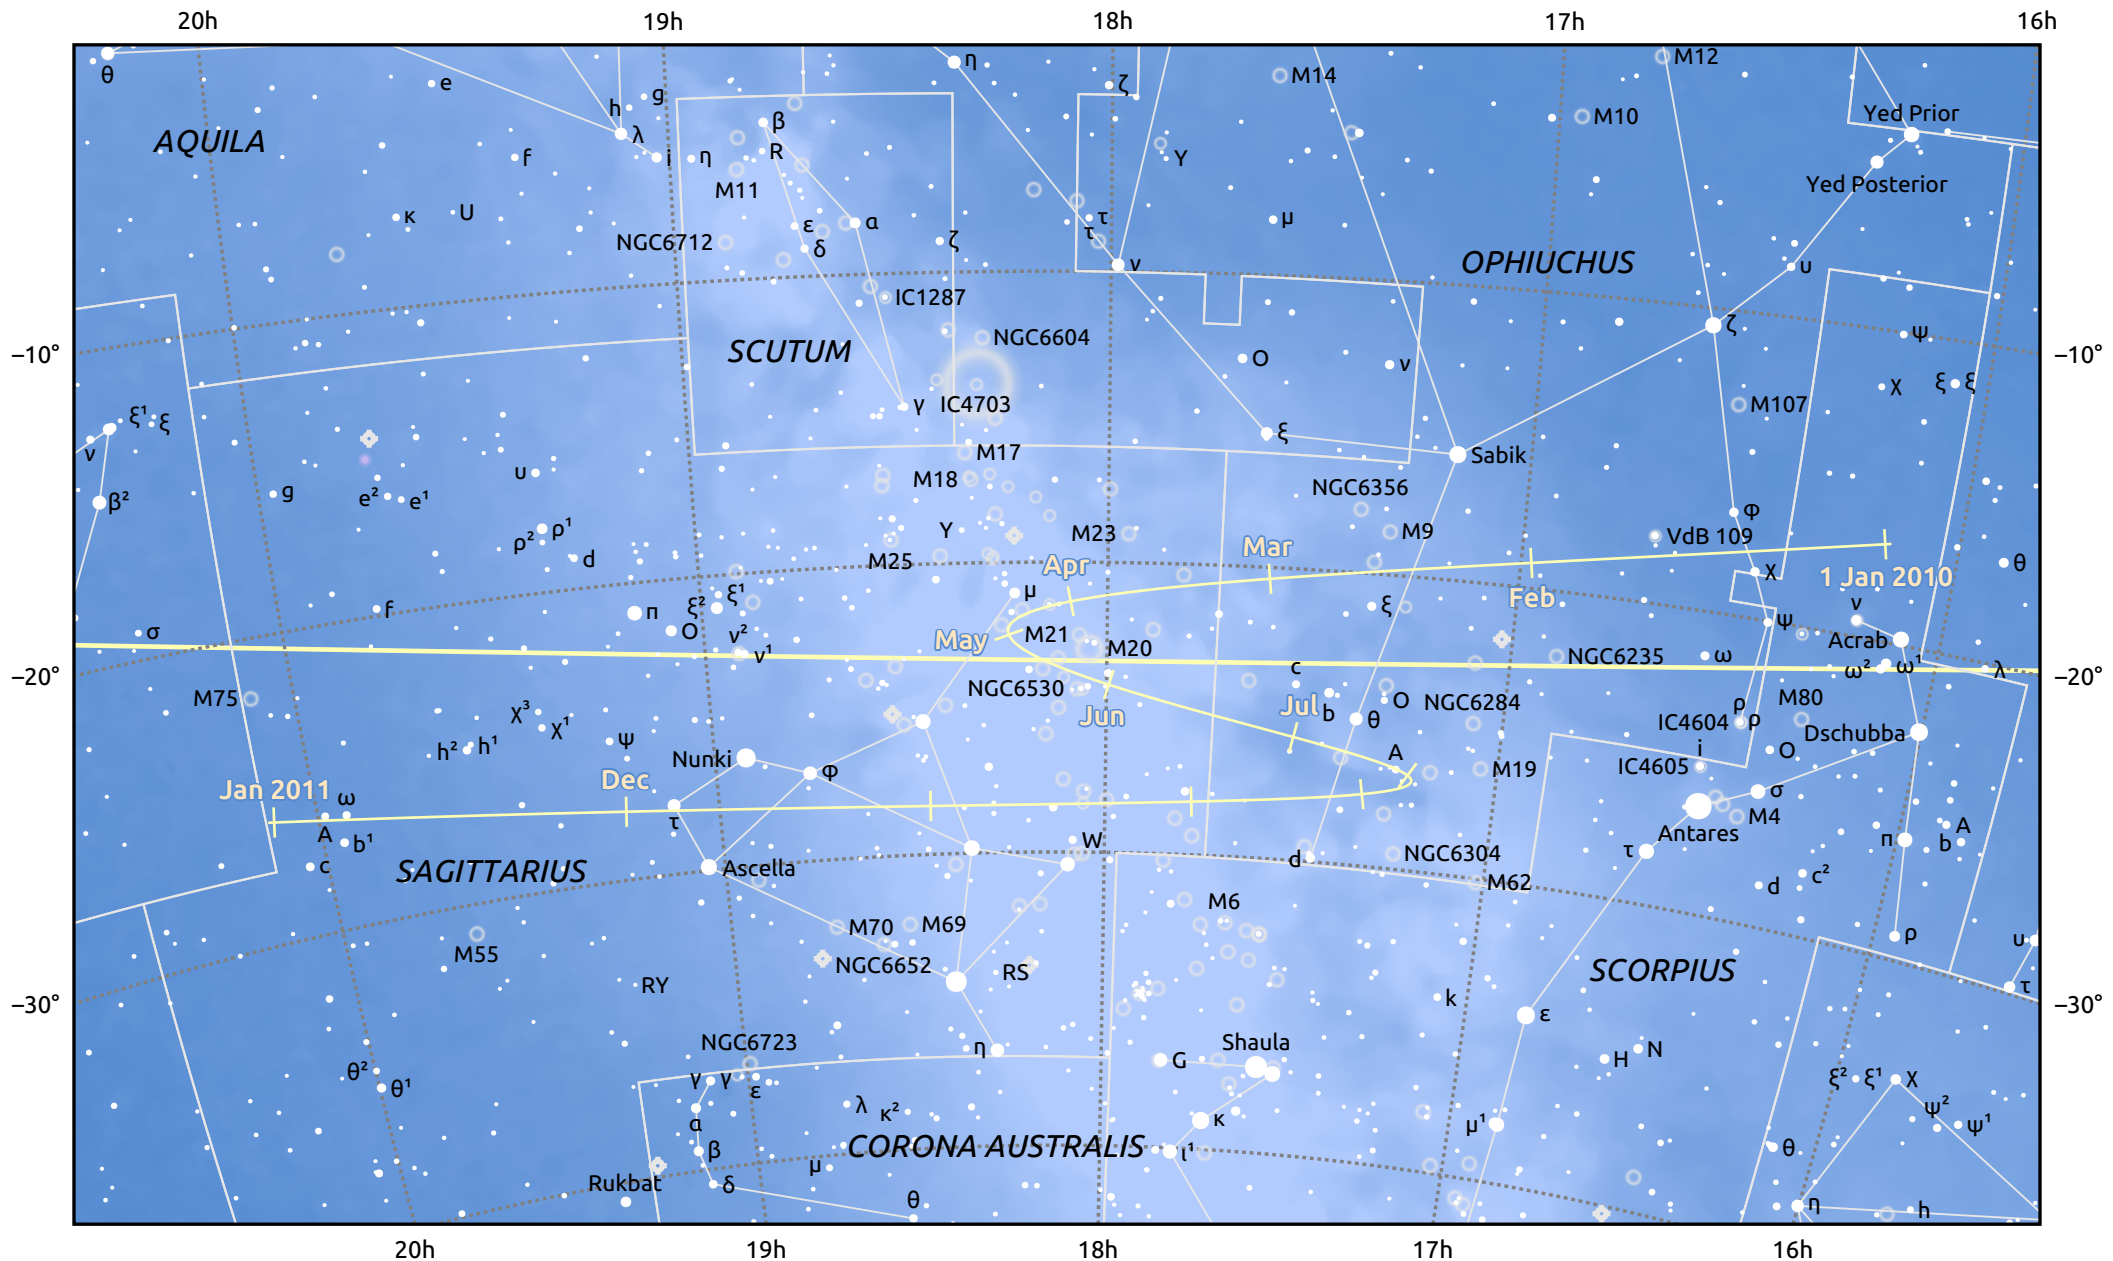

The path of Ceres in 2010

© Dominic Ford 2011–2025. Date markers placed at midnight UTC. Downloaded from <https://in-the-sky.org>