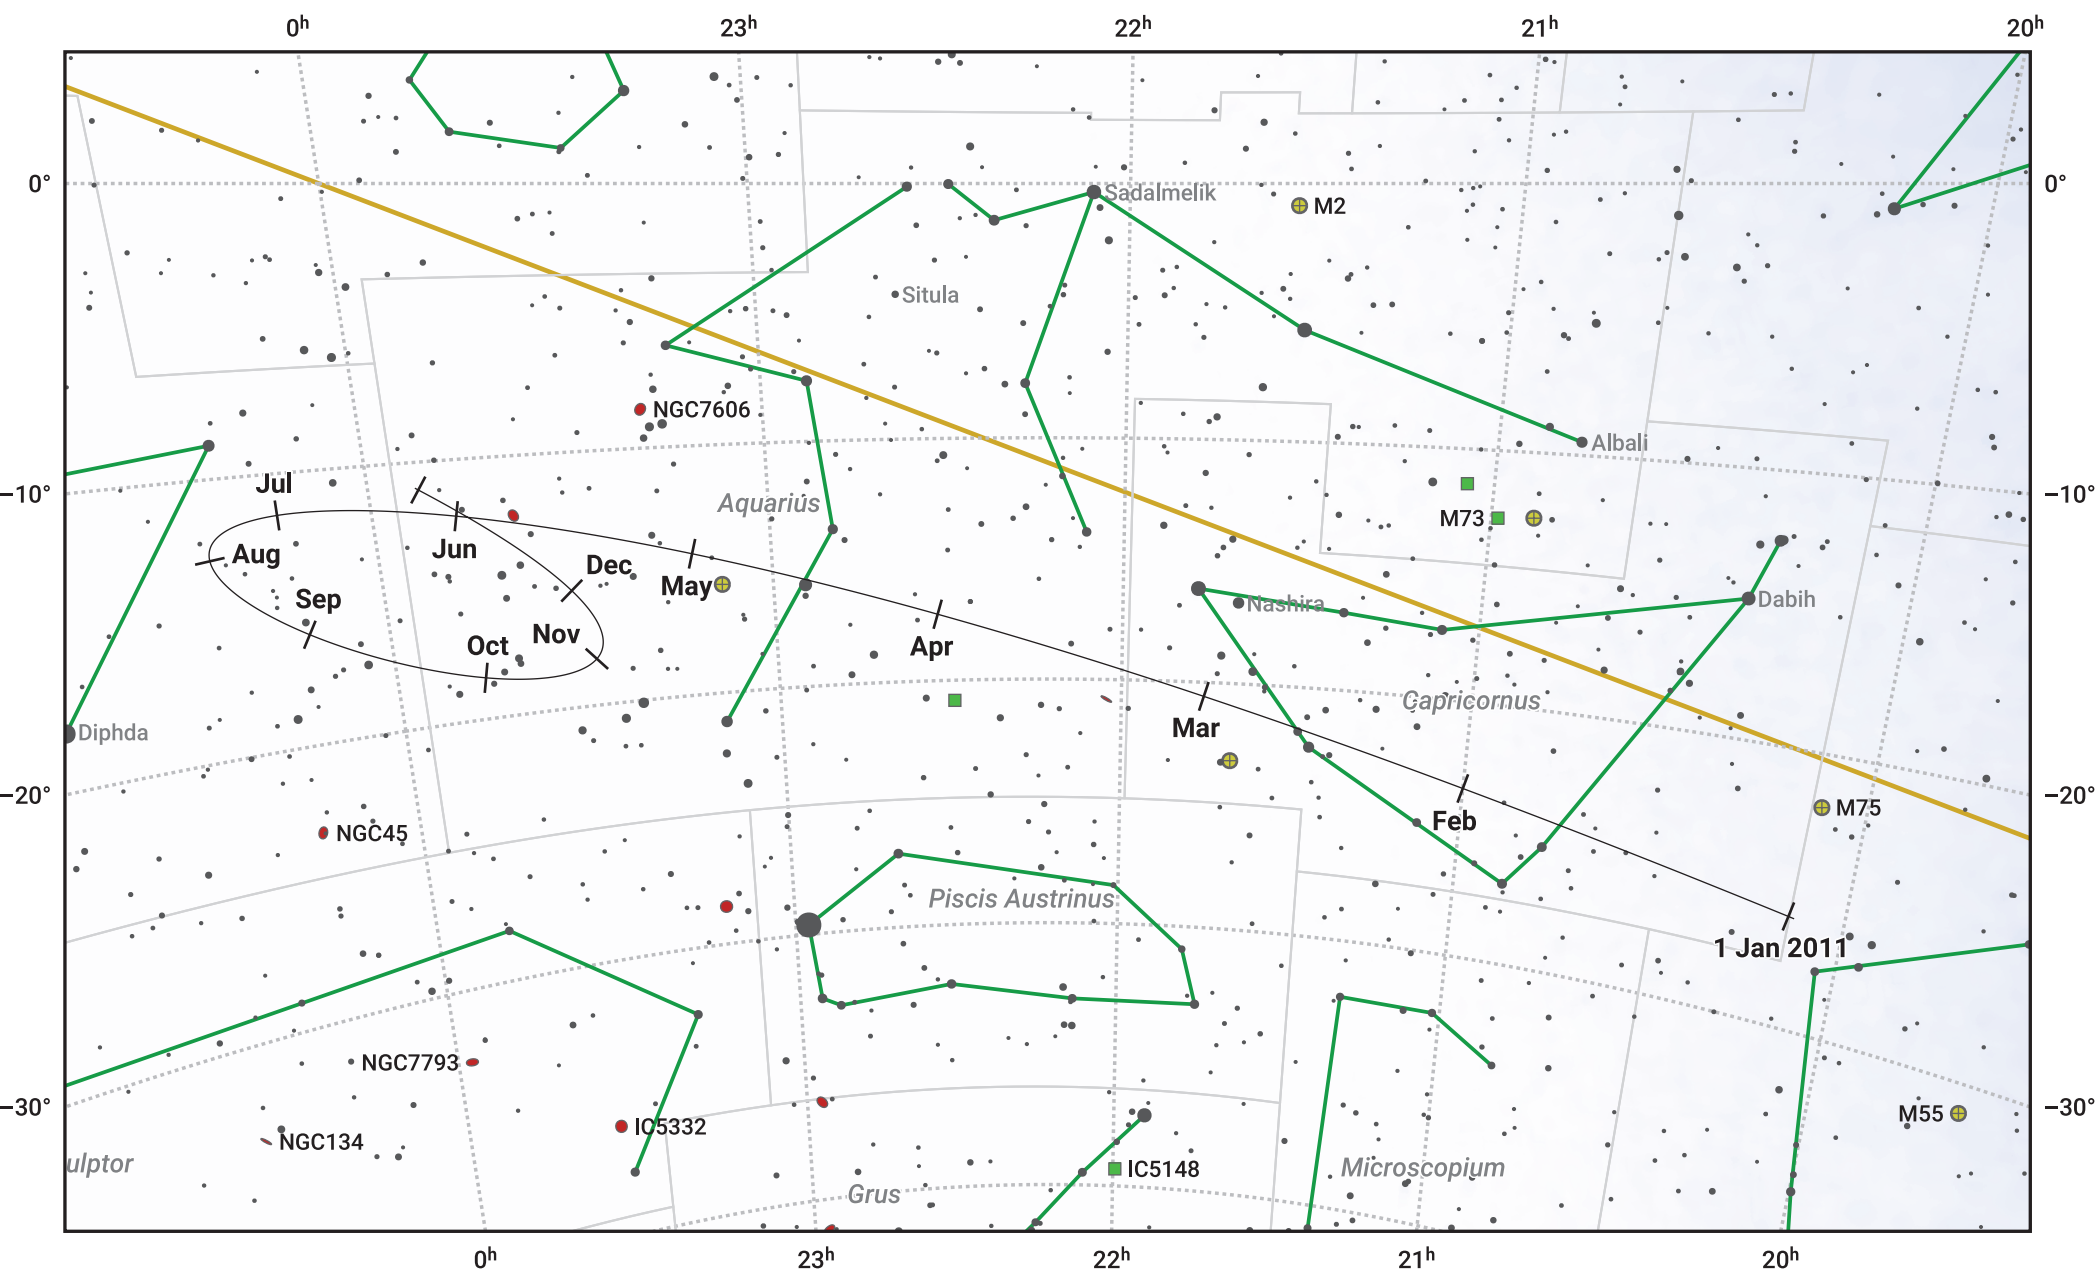

# The path of Ceres in 2011

© Dominic Ford 2011–2024. Date markers placed at midnight UTC. Downloaded from <https://in-the-sky.org>

Magnitude scale: ● 7.0 ● 6.0 ● 5.0 ● 4.0 ● 3.0 ● 2.0 ● 1.0

— Ecliptic Plane

● Galaxy    ■ Bright nebula    ● Open cluster    ⊕ Globular cluster

Date	Mag
2011 Jan 1	9.1
2011 Apr 1	9.3
2011 Jul 1	8.8
2011 Aug 14	8.1
2011 Oct 1	7.8
2012 Jan 1	9.0