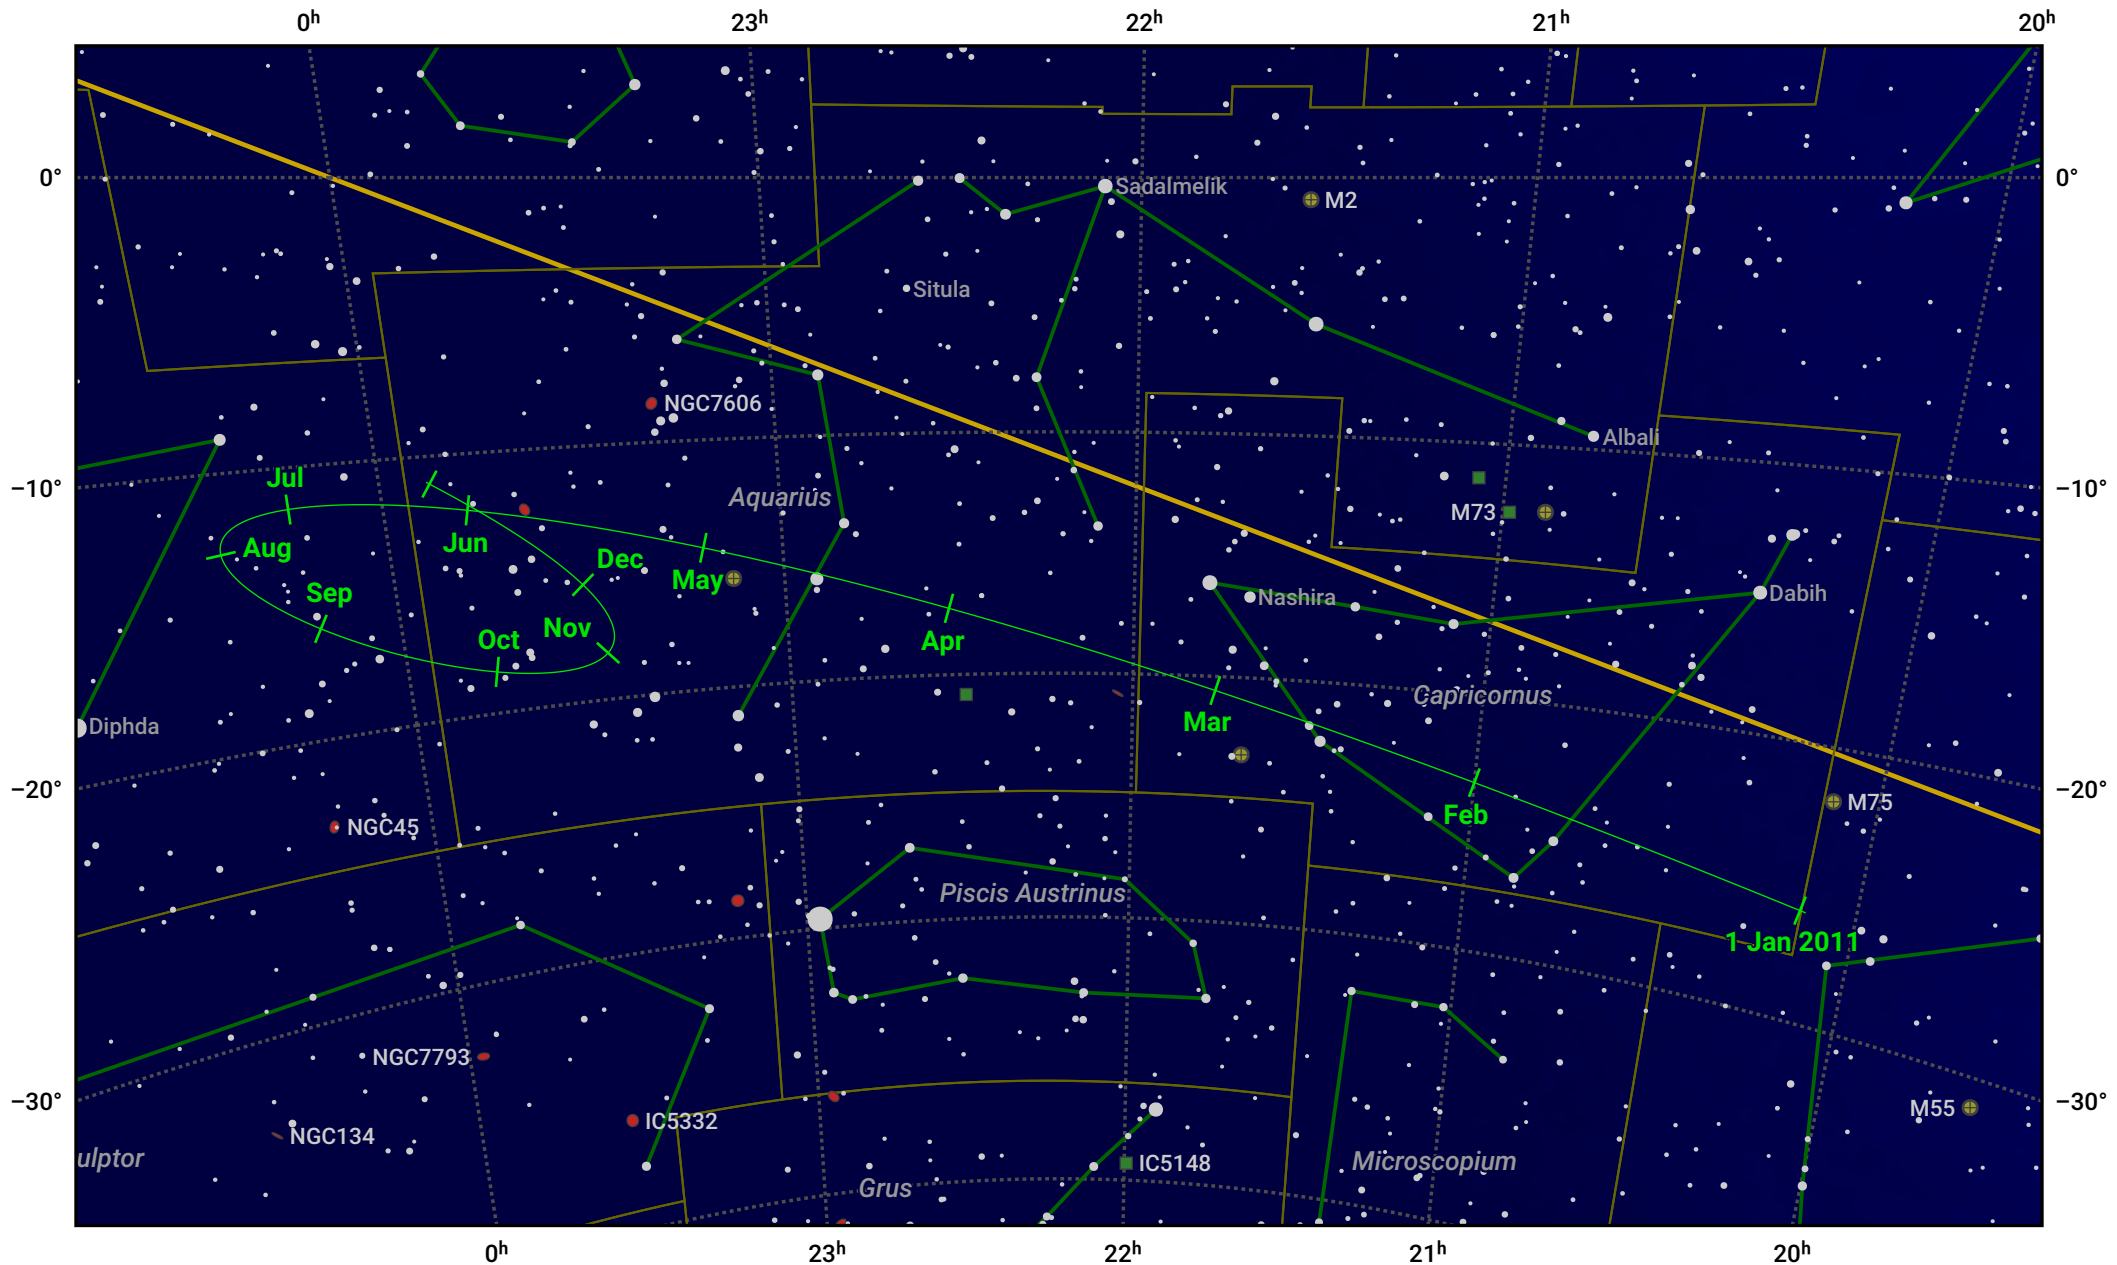

The path of Ceres in 2011

© Dominic Ford 2011–2024. Date markers placed at midnight UTC. Downloaded from <https://in-the-sky.org>

Magnitude scale: ● 7.0 ● 6.0 ● 5.0 ● 4.0 ● 3.0 ● 2.0 ● 1.0

— Ecliptic Plane

● Galaxy ■ Bright nebula ● Open cluster ● Globular cluster

Date	Mag
2011 Jan 1	9.1
2011 Apr 1	9.3
2011 Jul 1	8.8
2011 Aug 14	8.1
2011 Oct 1	7.8
2012 Jan 1	9.0