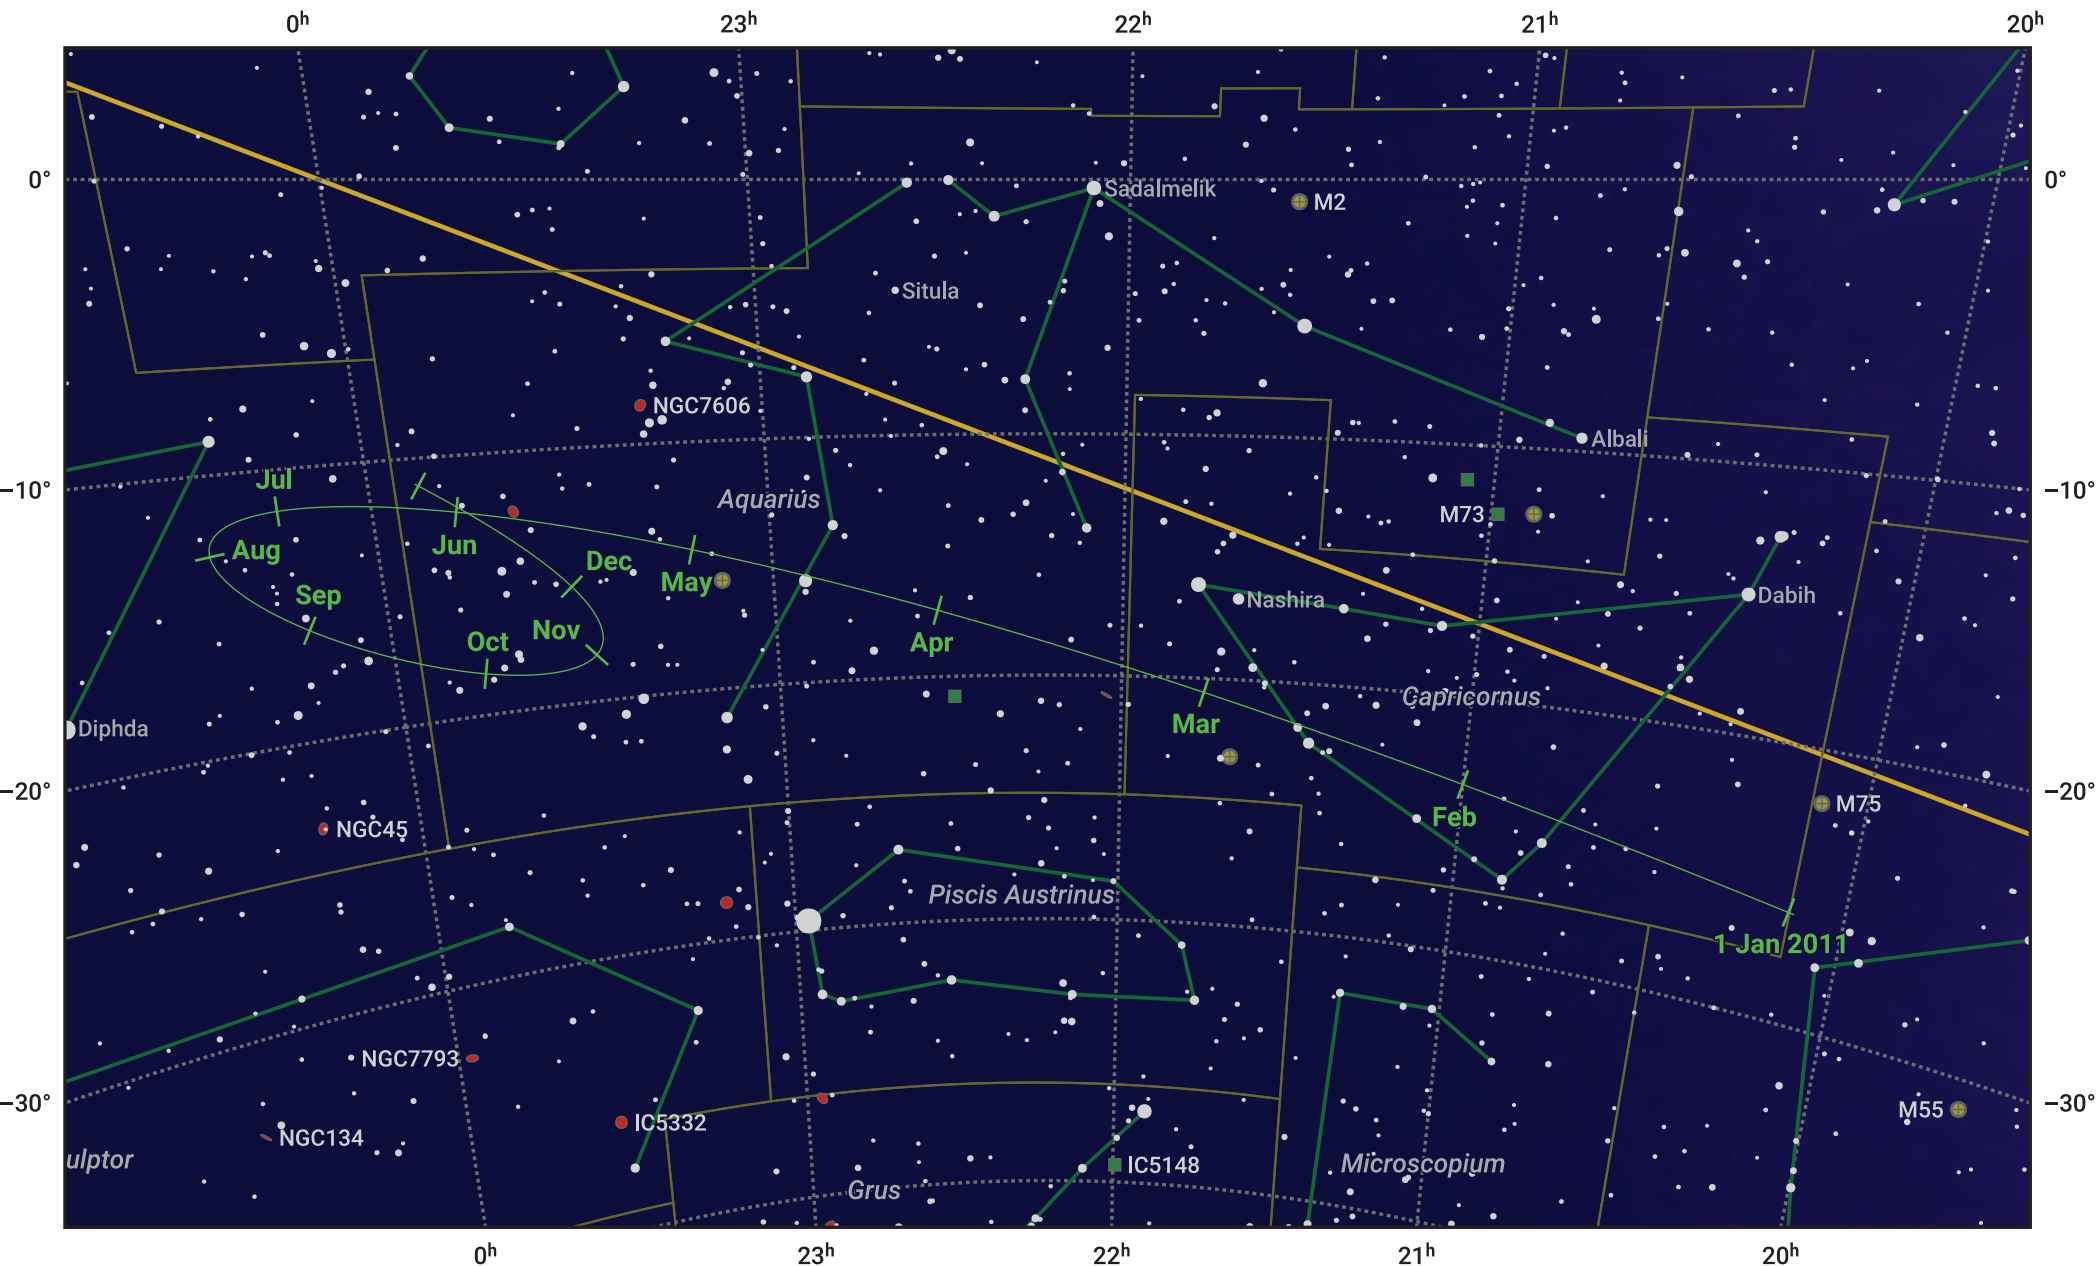

The path of Ceres in 2011

© Dominic Ford 2011–2024. Date markers placed at midnight UTC. Downloaded from <https://in-the-sky.org>

Magnitude scale: ● 7.0 ● 6.0 ● 5.0 ● 4.0 ● 3.0 ● 2.0 ● 1.0

— Ecliptic Plane

● Galaxy ■ Bright nebula ● Open cluster ● Globular cluster

Date	Mag
2011 Jan 1	9.1
2011 Apr 1	9.3
2011 Jul 1	8.8
2011 Aug 14	8.1
2011 Oct 1	7.8
2012 Jan 1	9.0