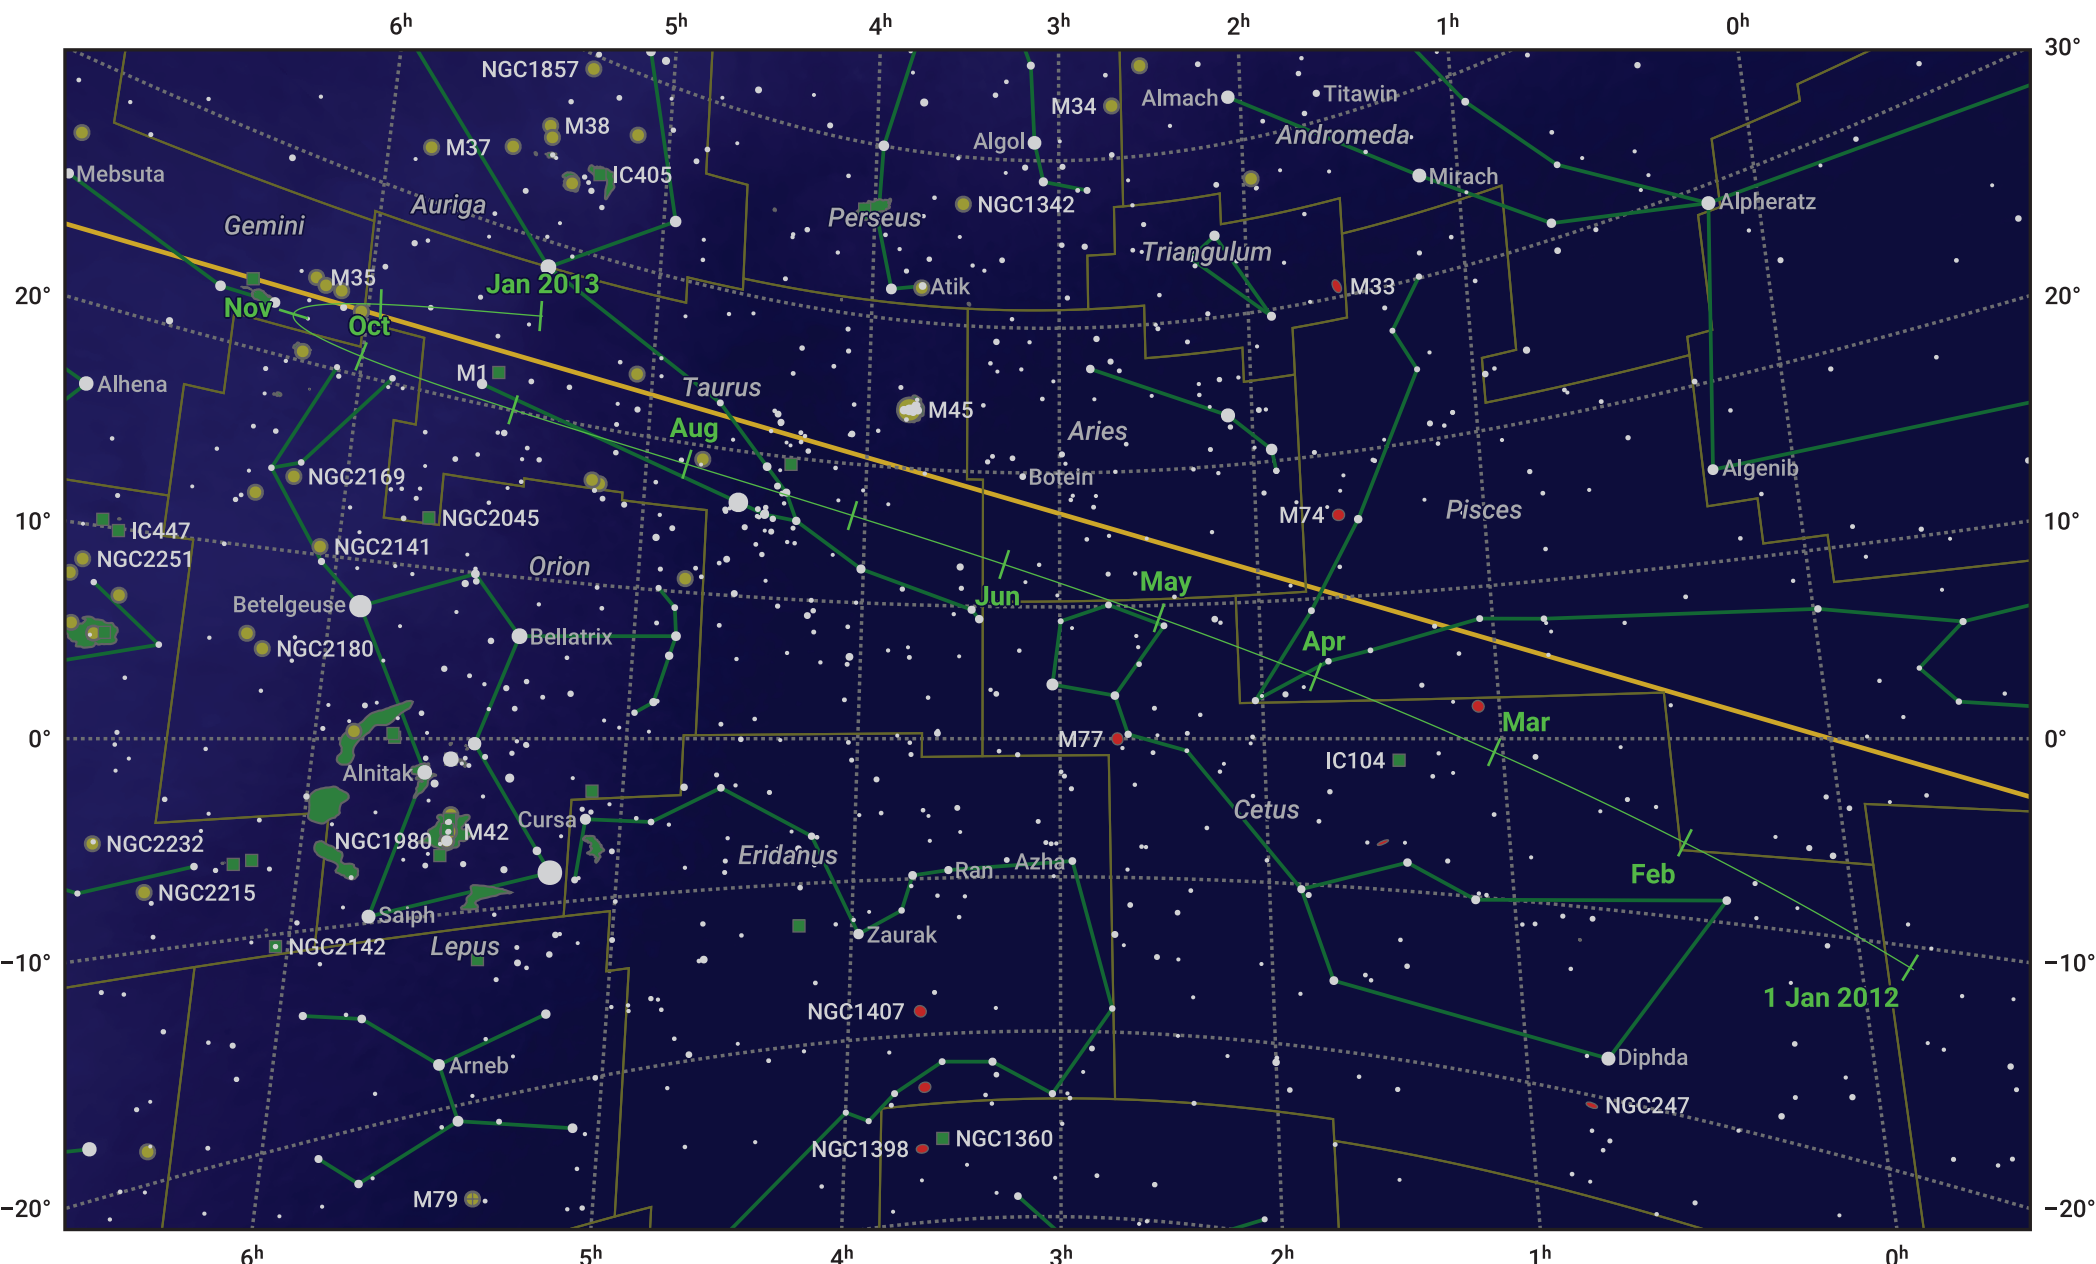

# The path of Ceres in 2012

© Dominic Ford 2011–2023. Date markers placed at midnight UTC. Downloaded from <https://in-the-sky.org>

Magnitude scale:   • 6.0   • 5.0   • 4.0   • 3.0   • 2.0   • 1.0   • 0.0

— Ecliptic Plane

● Galaxy   
 ■ Bright nebula   
 ● Open cluster   
 ⊕ Globular cluster

Date	Mag
2012 Jan 1	9.0
2012 Apr 1	9.0
2012 Jul 1	9.1
2012 Oct 1	8.5
2012 Oct 26	8.0
2012 Dec 8	7.0
2013 Jan 1	7.1