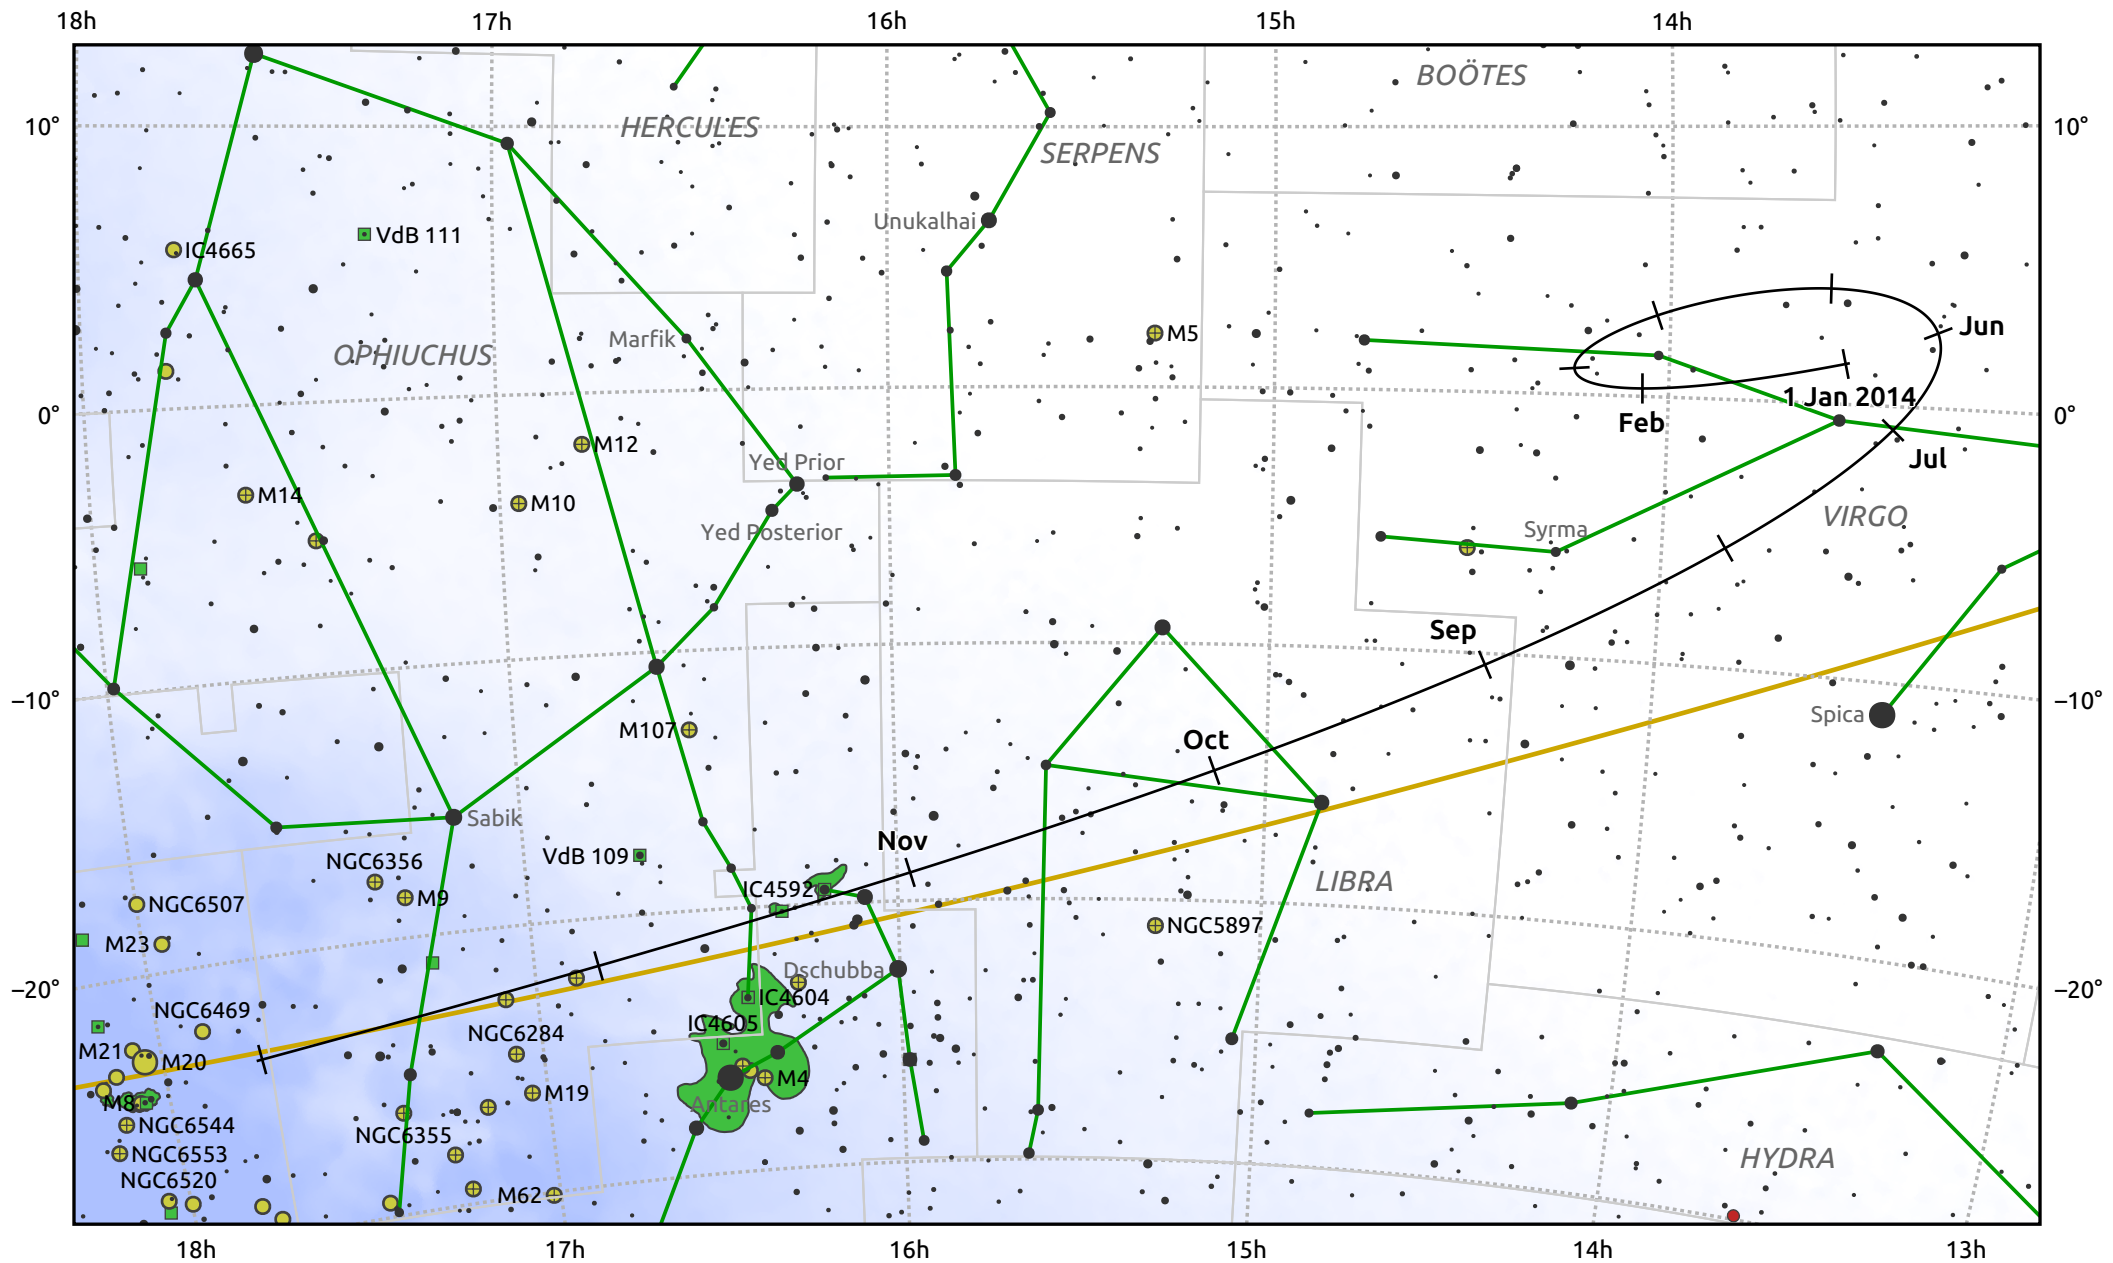

The path of Ceres in 2014

© Dominic Ford 2011–2025. Date markers placed at midnight UTC. Downloaded from <https://in-the-sky.org>

Magnitude scale: ● 7.0 ● 6.0 ● 5.0 ● 4.0 ● 3.0 ● 2.0 ● 1.0

— Ecliptic Plane

● Galaxy ■ Bright nebula ● Open cluster ⊕ Globular cluster ◆ Planetary nebula

Date	Mag
2014 Jan 1	8.5
2014 Mar 11	7.5
2014 Apr 1	7.1
2014 Jul 1	8.3
2014 Jul 14	8.5
2014 Oct 1	9.0
2015 Jan 1	8.9