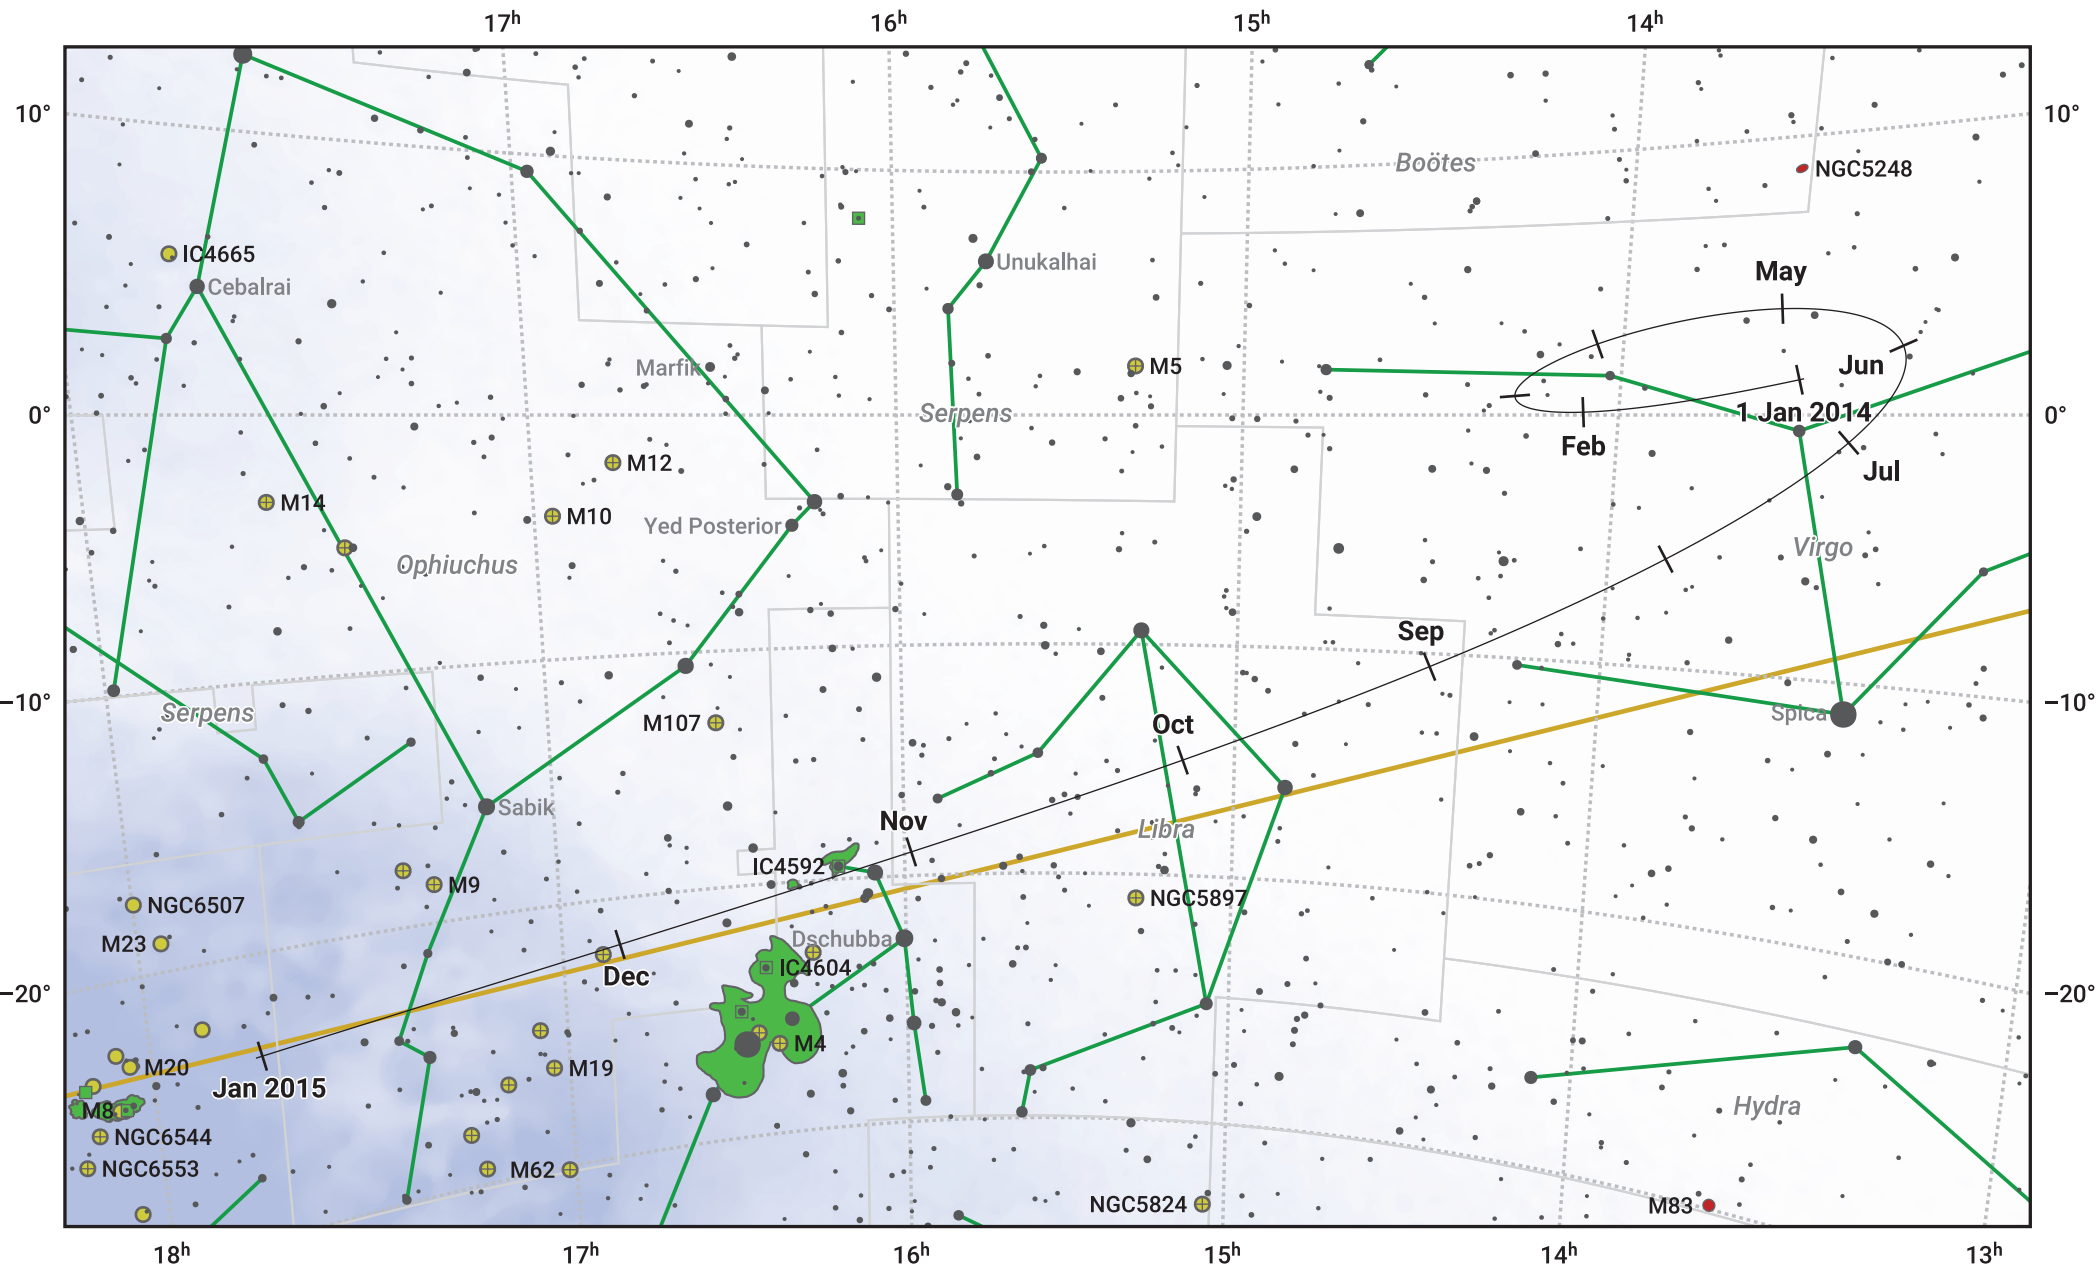

# The path of Ceres in 2014

© Dominic Ford 2011–2024. Date markers placed at midnight UTC. Downloaded from <https://in-the-sky.org>

Magnitude scale: ● 7.0 ● 6.0 ● 5.0 ● 4.0 ● 3.0 ● 2.0 ● 1.0

— Ecliptic Plane

● Galaxy ● Bright nebula ● Open cluster ● Globular cluster

Date	Mag
2014 Jan 1	8.5
2014 Mar 11	7.5
2014 Apr 1	7.1
2014 Jul 1	8.3
2014 Jul 15	8.5
2014 Oct 1	9.0
2015 Jan 1	8.9